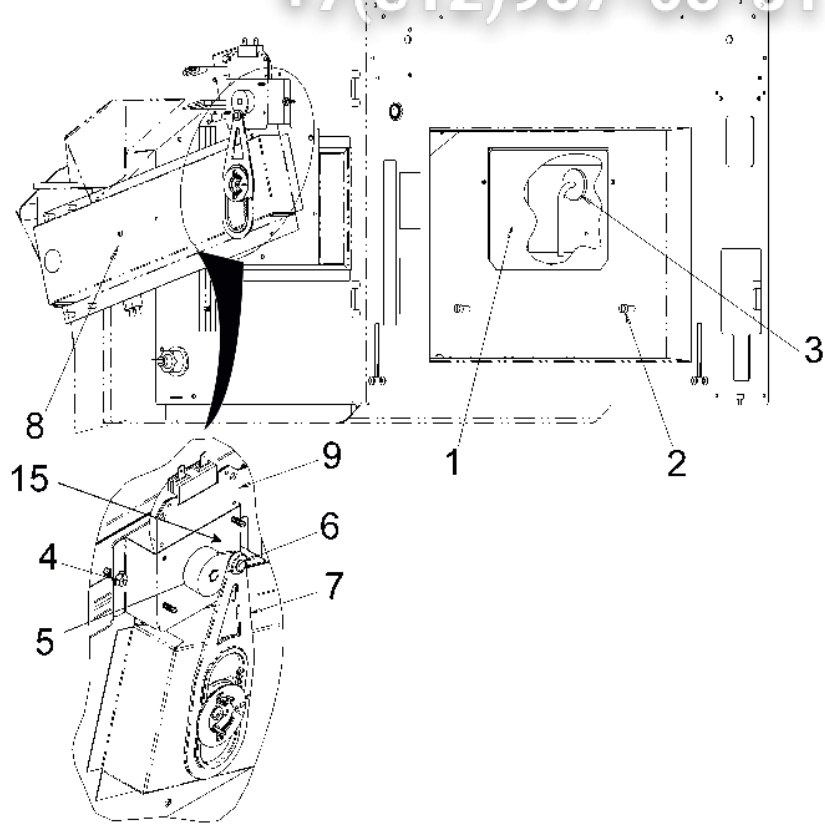

Зип Ощепит

vsezip.ru

ANTENNA

+7(812)987-08-81