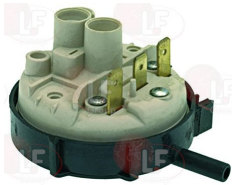

LASA

Suitable for:
3320071 PRESSURE SWITCH 1 LEVEL
calibration 55/30 mm
250V 16A
max operating temperature 85°C

LASA 3281000

LASA 3281100

LASA 3609

3320110 PRESSURE SWITCH 1 LEVEL
calibration 340/200 mm
250V 16(4)A
for Dishwasher hood type (LASA) LC50 - LC65