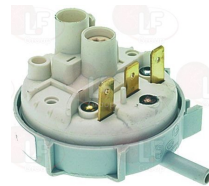

LASA 3283010

3320019 PRESSURE SWITCH 1 LEVEL
calibration 55/35 mm
250V 16A
max operating temperature 85°C