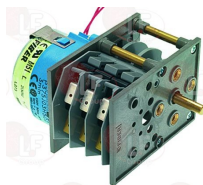

LASA 3406031

- 3322235 CONTROLLER P255 5 CAMS**
 180 seconds cycle
 230V 50/60Hz
 D-shaped pin \varnothing 6x4.6 mm
 for Dishwasher (LASA) LS3 - LS30 - LS31 - LS35
 LS4

LASA 3406030

- 3322338 CONTROLLER P255 7 CAMS**
 1st cycle 120 seconds
 2nd cycle 40 seconds
 230V 50/60Hz

LASA 3406041

Suitable for:

3322236 CONTROLLER P255 8 CAMS
 1st cycle 120 seconds
 2nd cycle 40 seconds
 230V 50/60Hz
 for Dishwasher hood type (LASA) LC50 - LC65

LASA 340604

LASA 3406040

3322237 CONTROLLER P255 8 CAMS
 1st cycle 120 seconds
 2nd cycle 12 seconds
 230V 50/60Hz
 for Dishwasher hood type (LASA) LC65

LASA 3406050

3322107 CONTROLLER P375 3 CAMS
 180 seconds cycle
 230V 50/60Hz
 D-shaped pin \varnothing 6x4.6 mm
 for Dishwasher (LASA) LS16 - LS311

LASA 3324

LASA 5120510

LASA 3401000

LASA 3962

3322109 CONTROLLER P375 3 CAMS
 180 seconds cycle
 230V 50/60Hz
 D-shaped pin \varnothing 6x4.6 mm
 for Dishwasher (LASA) LB10