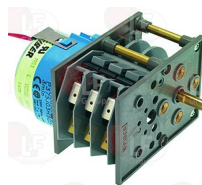

LASA 3406031

- 3322235 CONTROLLER P255 5 CAMS**
 180 seconds cycle
 230V 50/60Hz
 D-shaped pin \varnothing 6x4.6 mm
 for Dishwasher (LASA) LS3 - LS30 - LS31 - LS35
 LS4

LASA 3406030

- 3322338 CONTROLLER P255 7 CAMS**
 1st cycle 120 seconds
 2nd cycle 40 seconds
 230V 50/60Hz

LASA 3406050

3322107 CONTROLLER P375 3 CAMS
 180 seconds cycle
 230V 50/60Hz
 D-shaped pin \varnothing 6x4.6 mm
 for Dishwasher (LASA) LS16 - LS311

LASA 3324

LASA 5120510

LASA 3401000

LASA 3962

3322109 CONTROLLER P375 3 CAMS
 180 seconds cycle
 230V 50/60Hz
 D-shaped pin \varnothing 6x4.6 mm
 for Dishwasher (LASA) LB10