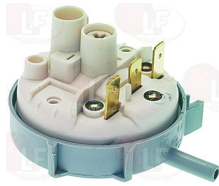

Suitable for:

LASA

3320020 PRESSURE SWITCH 1 LEVEL
calibration 110/60 mm
250V 16A
max operating temperature 85°C