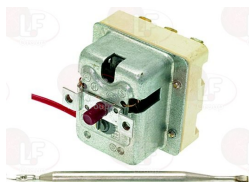

LASA 3267260

Tubing and hoses

3248062 INLET HOSE
 $\varnothing$ internal 28 and 31 mm
total length 165 mm
for Dishwasher (LASA) LB354 - LB95
for Glasswasher/Cupwasher (LASA) LB352 - LB362