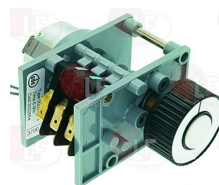

LASA 3406050

3322107 CONTROLLER P375 3 CAMS
 180 seconds cycle
 230V 50/60Hz
 D-shaped pin \varnothing 6x4.6 mm
 for Dishwasher (LASA) LS16 - LS311

LASA 3324

LASA 5120510

LASA 3401000

LASA 3962

3322109 CONTROLLER P375 3 CAMS
 180 seconds cycle
 230V 50/60Hz
 D-shaped pin \varnothing 6x4.6 mm
 for Dishwasher (LASA) LB10

LASA 3253

LASA 3400500

LASA 51205940

3322209 CONTROLLER 7804F1 4 CAMS
 120 seconds cycle
 230V 50/60Hz
 without pin

LASA 3406170

3322054 CONTROLLER 9003F3 3 CAMS
 6 minutes cycle
 rinse 17 seconds
 230V 50/60HZ
 anticlockwise rotation
 complete with knob and push-button
 for Dishwasher (LASA) LB95
 for Glasswasher/Cupwasher (LASA) LB352