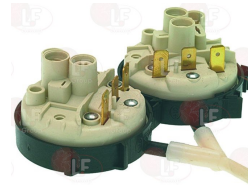

LASA 3283030

3320078 PRESSURE SWITCH 2 LEVELS
1st level calibration 95/70 mm
2nd level calibration 45/20 mm
250V 16A
max operating temperature 85°C
for all models
for Dishwasher (LASA)