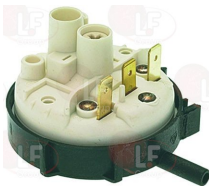

LASA 2305960

LASA 2305970

3243707 STAINLESS STEEL ROD FOR RINSE ARM ASSY
for Dishwasher hood type (LASA) LC65

LASA 2306070

LASA 2306710

LASA 230710

Pressure switches

3320018 PRESSURE SWITCH 1 LEVEL
calibration 45/25 mm
250V 16A
max operating temperature 85°C