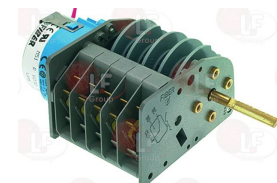

LASA 3267220

Controllers and changeover switches

- 3322176 CONTROLLER D94.92M-5 5 CAMS**
 1st cycle 60 seconds
 2nd cycle 180 seconds
 220/240V 50/60Hz
 for Dishwasher hood type (LASA) LC5

LASA 3406090

- 3322264 CONTROLLER P255 4 CAMS**
 180 seconds cycle
 230V 50/60Hz
 clockwise rotation
 D-shaped pin \varnothing 6x4.6 mm

LASA 3406031

- 3322235 CONTROLLER P255 5 CAMS**
 180 seconds cycle
 230V 50/60Hz
 D-shaped pin \varnothing 6x4.6 mm
 for Dishwasher (LASA) LS3 - LS30 - LS31 - LS35
 LS4

LASA 3406030

- 3322338 CONTROLLER P255 7 CAMS**
 1st cycle 120 seconds
 2nd cycle 40 seconds
 230V 50/60Hz

LASA 3406050

3322107 CONTROLLER P375 3 CAMS
 180 seconds cycle
 230V 50/60Hz
 D-shaped pin \varnothing 6x4.6 mm
 for Dishwasher (LASA) LS16 - LS311

LASA 3324

LASA 5120510

LASA 3401000

LASA 3962

3322109 CONTROLLER P375 3 CAMS
 180 seconds cycle
 230V 50/60Hz
 D-shaped pin \varnothing 6x4.6 mm
 for Dishwasher (LASA) LB10