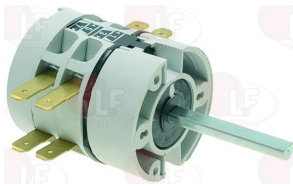

+7(812)987-08-81

LASA

Rotary switches

3057065 CYCLE SELECTOR SWITCH

contact capacity 30A 250V
4 cams - 2 positions
D-shaped shaft $\varnothing 6 \times 4.6$ mm
for Dishwasher (LASA) LS30 - LS35

LASA 3168100