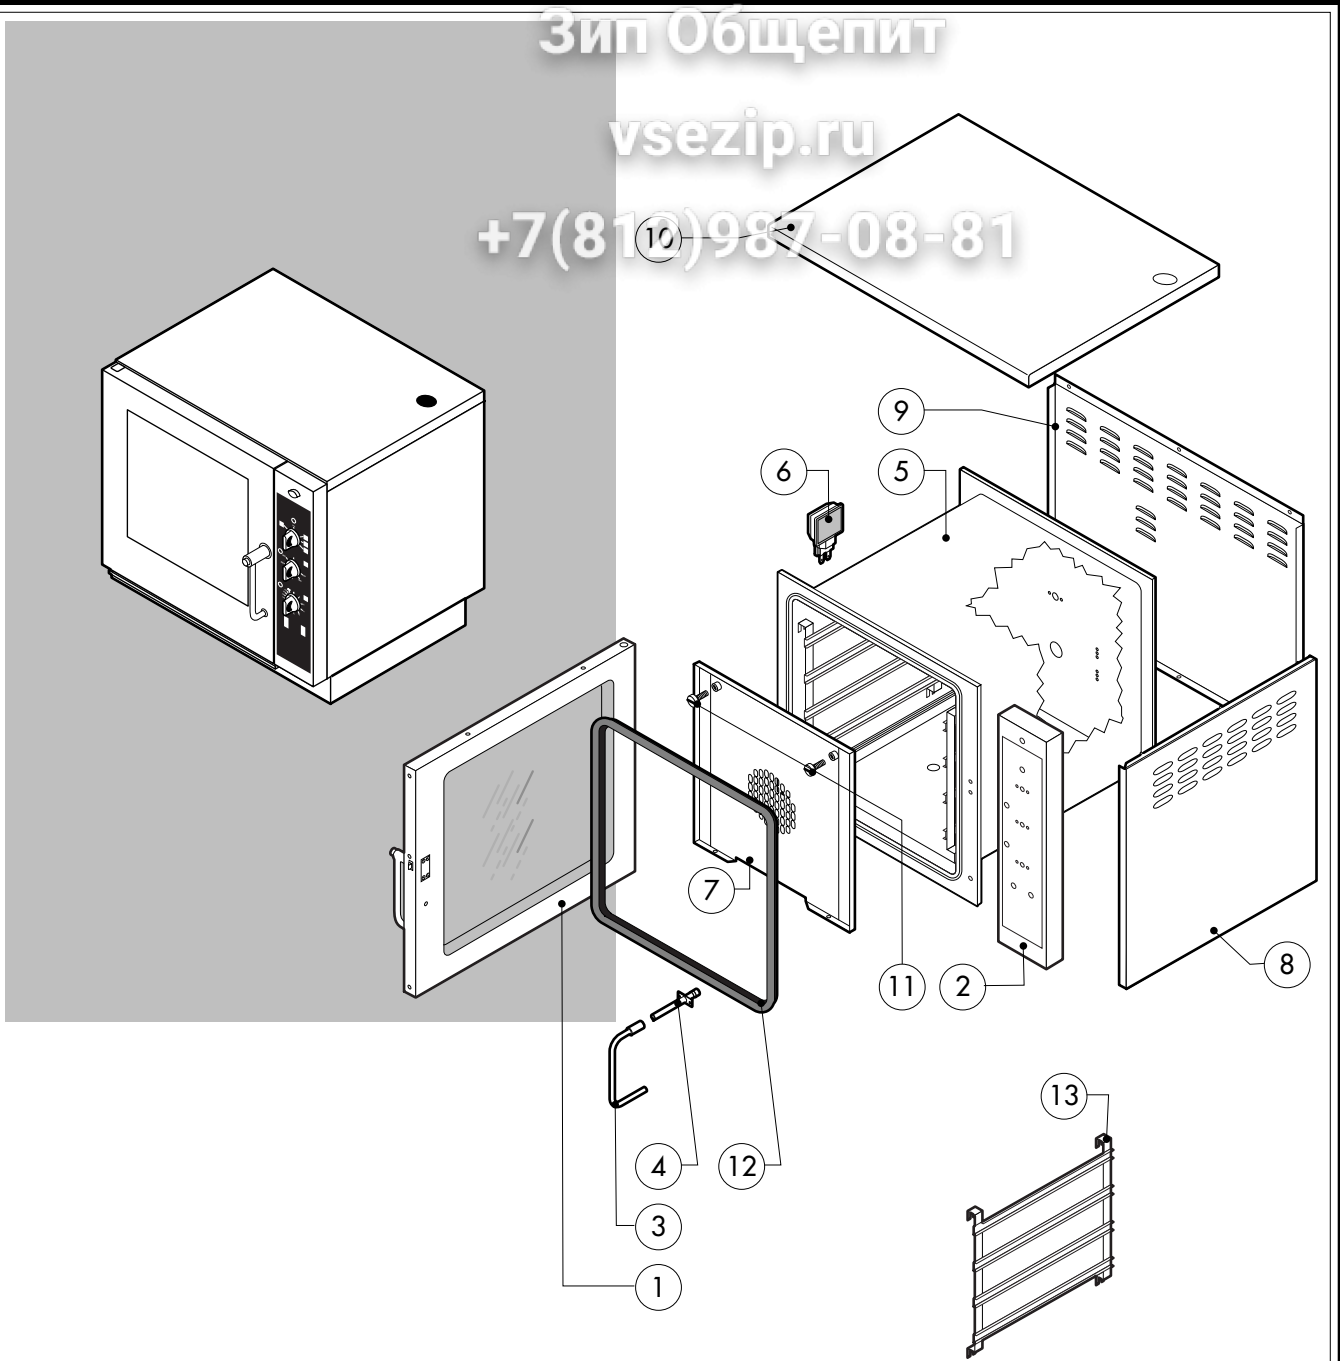

Зип Ощепит

vsezip.ru

+7(810)987-08-81

POS.	CODE	PIECES	DESCRIPTION
1	R18100000	1	DOOR ASSEMBLY
2	R18200450	1	CONTROL PANEL
3	R18200540	1	SPRITZER EXTENSION
4	R18200550	1	SPRITZER UNION
5	R18100300	1	COOKING CABINET ASSEMBLY
6	R65270510	1	LAMP COVER
7	R18400200	1	FAN GUARD PANEL ASSEMBLY
8	R18400290	2	SIDE PANEL
9	R18400280	1	REAR PANEL
10	R18400310	1	COVER PANEL
11	R58006400	2	FAN GUARD FASTENING SCREW
12	R70044330	1	FRONT GASKET
13	R18200380	2	REMOVABLE RACK

POS.	CODE	PIECES	DESCRIPTION

Зип Общепит

vsezip.ru

+7(812)987-08-81

016.40.186.001.2 100605 DONADINI srl

POS.	CODE	PIECES	DESCRIPTION
1	R18200300	1	DOOR
2	R18400460	1	INNER DOOR PANEL
3	R71201320	1	FRONTAL DOOR GLASS
4	R18201260	1	LOWER DOOR HINGE
5	R18201270	1	UPPER DOOR HINGE
6	R69015000	1	DOOR HANDLE ASSEMBLY
7	R09200230	1	DOOR HANDLE
8	R10100110	1	PRONG FLANGE
9	R58003240	1	DOOR HANDLE BUTTON ROD
10	R58004270	1	DOOR HANDLE SPACER
11	R58004830	1	RING NUT M18x1
12	R58005050	1	DOOR HANDLE PRONG
13	R58005340	1	DOOR HANDLE LOWER INSULATION WASHER
14	R58005350	1	DOOR HANDLE UPPER INSULATION WASHER
15	R61620012	1	DOOR HANDLE CATCH SPRING
16	R61620041	1	DOOR HANDLE BUTTON SPRING
17	R69031190	1	DOOR HANDLE PUSH BUTTON
18	R58002160	1	DOOR HANDLE PRONG PIN
19	R18200940	1	DOOR HANDLE PRONG COUPLER

POS.	CODE	PIECES	DESCRIPTION

Зип Общепит

v3ezip.ru

+7(812)987-08-81

POS.	CODE	PIECES	DESCRIPTION
1	R58005500	1	MOTOR GASKET BRASS FLANGE
2	R70020020	1	MOTOR GASKET
3	*R65041000	1	MOTOR 200W
4	R65070350	1	CHAMBER SAFETY THERMOSTAT
5	R65110200	1	SOLENOID VALVE 220V 50HZ
6	R65110500	1	10 LT/H WATER FLOW REDUCER
7	*R65140550	2	CONTACTOR DIL 00 M-01 4KW
8	R65330010	1	BUZZER
9	R65090190	1	REVERSING SWITCH 8'
10	*R65190180	1	CAPACITOR 10 µF
11	R65200200	1	FUSE 2A
12	R65200120	1	FUSE 0.25A (T)
13	R65210020	2	FUSE CARRIER
14	R65220090	1	TERMINAL BOARD
15	R65260540	1	DOOR SWITCH
16	*R65280200	3	INTERFERENCE SUPPRESSOR
17	*R65280130	1	INTERFERENCE SUPPRESSOR
18	*R75400510	1	FAN Ø 150x50/36 50HZ P.D.