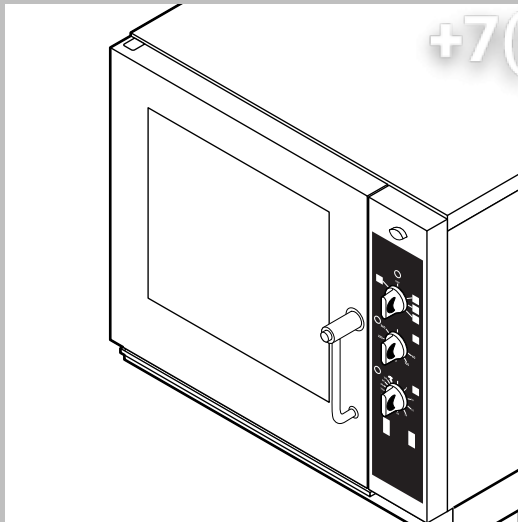

Зип Ощепит

vsezip.ru

+7(810)987-08-81

POS.	CODE	PIECES	DESCRIPTION
1	R18100000	1	DOOR ASSEMBLY
2	R18200450	1	CONTROL PANEL
3	R18200540	1	SPRITZER EXTENSION
4	R18200550	1	SPRITZER UNION
5	R18100300	1	COOKING CABINET ASSEMBLY
6	R65270510	1	LAMP COVER
7	R18400200	1	FAN GUARD PANEL ASSEMBLY
8	R18400290	2	SIDE PANEL
9	R18400280	1	REAR PANEL
10	R18400310	1	COVER PANEL
11	R58006400	2	FAN GUARD FASTENING SCREW
12	R70044330	1	FRONT GASKET
13	R18200380	2	REMOVABLE RACK

POS.	CODE	PIECES	DESCRIPTION

Зип Общепит

vsezip.ru

+7(812)987-08-81

016.40.186.001.2 100605 DONADINI srl

POS.	CODE	PIECES	DESCRIPTION
1	R18200300	1	DOOR
2	R18400460	1	INNER DOOR PANEL
3	R71201320	1	FRONTAL DOOR GLASS
4	R18201260	1	LOWER DOOR HINGE
5	R18201270	1	UPPER DOOR HINGE
6	R69015000	1	DOOR HANDLE ASSEMBLY
7	R09200230	1	DOOR HANDLE
8	R10100110	1	PRONG FLANGE
9	R58003240	1	DOOR HANDLE BUTTON ROD
10	R58004270	1	DOOR HANDLE SPACER
11	R58004830	1	RING NUT M18x1
12	R58005050	1	DOOR HANDLE PRONG
13	R58005340	1	DOOR HANDLE LOWER INSULATION WASHER
14	R58005350	1	DOOR HANDLE UPPER INSULATION WASHER
15	R61620012	1	DOOR HANDLE CATCH SPRING
16	R61620041	1	DOOR HANDLE BUTTON SPRING
17	R69031190	1	DOOR HANDLE PUSH BUTTON
18	R58002160	1	DOOR HANDLE PRONG PIN
19	R18200940	1	DOOR HANDLE PRONG COUPLER