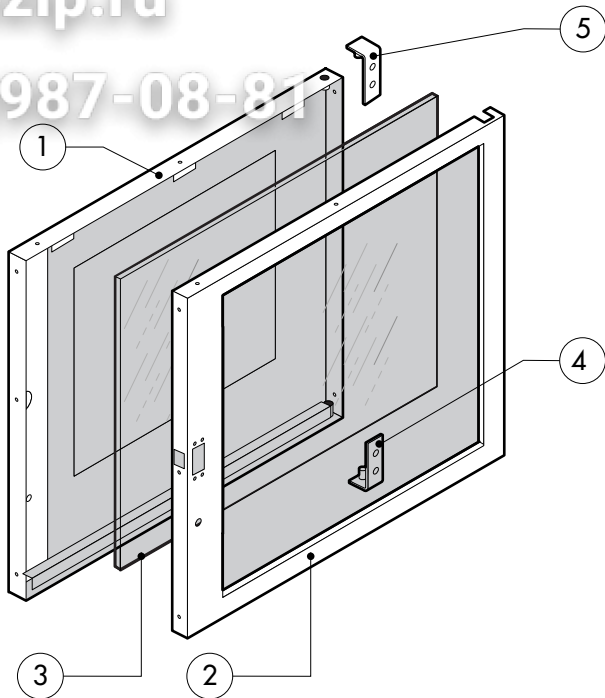

Зип Общепит

vsezip.ru

+7(812)987-08-81

016.40.186.001.2 100605 DONADINI srl

POS.	CODE	PIECES	DESCRIPTION
1	R18200300	1	DOOR
2	R18400460	1	INNER DOOR PANEL
3	R71201320	1	FRONTAL DOOR GLASS
4	R18201260	1	LOWER DOOR HINGE
5	R18201270	1	UPPER DOOR HINGE
6	R69015000	1	DOOR HANDLE ASSEMBLY
7	R09200230	1	DOOR HANDLE
8	R10100110	1	PRONG FLANGE
9	R58003240	1	DOOR HANDLE BUTTON ROD
10	R58004270	1	DOOR HANDLE SPACER
11	R58004830	1	RING NUT M18x1
12	R58005050	1	DOOR HANDLE PRONG
13	R58005340	1	DOOR HANDLE LOWER INSULATION WASHER
14	R58005350	1	DOOR HANDLE UPPER INSULATION WASHER
15	R61620012	1	DOOR HANDLE CATCH SPRING
16	R61620041	1	DOOR HANDLE BUTTON SPRING
17	R69031190	1	DOOR HANDLE PUSH BUTTON
18	R58002160	1	DOOR HANDLE PRONG PIN
19	R18200940	1	DOOR HANDLE PRONG COUPLER

POS.	CODE	PIECES	DESCRIPTION