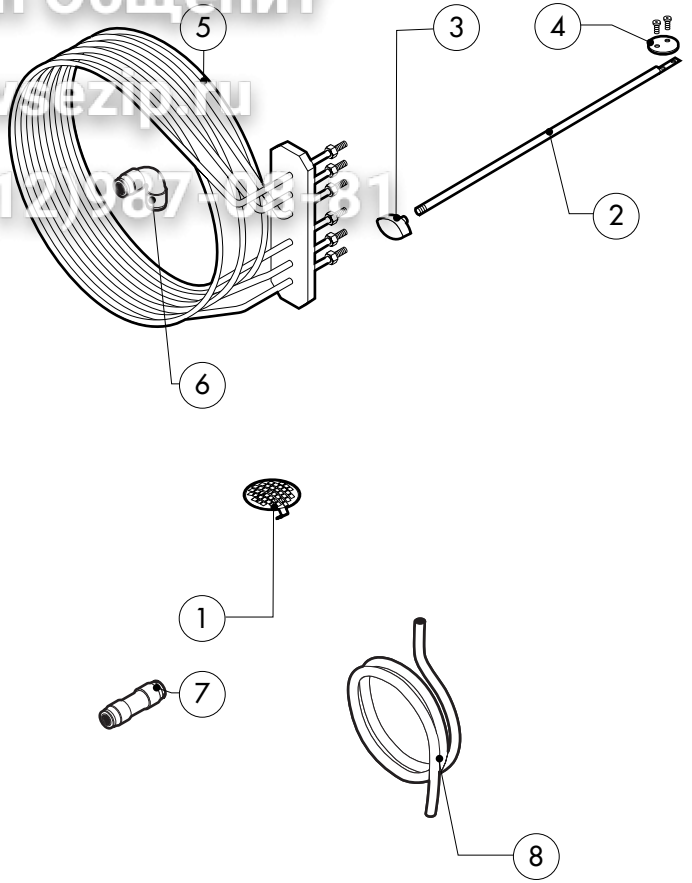

POS.	CODE	PIECES	DESCRIPTION

Зип Общепит

v3ezip.ru

+7(812)987-08-81

POS.	CODE	PIECES	DESCRIPTION
1	R58005500	1	MOTOR GASKET BRASS FLANGE
2	R70020020	1	MOTOR GASKET
3	*R65041000	1	MOTOR 200W
4	R65070350	1	CHAMBER SAFETY THERMOSTAT
5	R65110200	1	SOLENOID VALVE 220V 50HZ
6	R65110500	1	10 LT/H WATER FLOW REDUCER
7	*R65140550	2	CONTACTOR DIL 00 M-01 4KW
8	R65330010	1	BUZZER
9	R65090190	1	REVERSING SWITCH 8'
10	*R65190180	1	CAPACITOR 10 µF
11	R65200200	1	FUSE 2A
12	R65200120	1	FUSE 0.25A (T)
13	R65210020	2	FUSE CARRIER
14	R65220090	1	TERMINAL BOARD
15	R65260540	1	DOOR SWITCH
16	*R65280200	3	INTERFERENCE SUPPRESSOR
17	*R65280130	1	INTERFERENCE SUPPRESSOR
18	*R75400510	1	FAN Ø 150x50/36 50HZ P.D.

POS.	CODE	PIECES	DESCRIPTION

*COMPONENT SUBMITTED TO CHANGEMENTS CAUSED BY TENSION DIFFERENT FROM THE STANDARD [3N AC400V 50HZ]

Зип Общепит

vsezip.ru

+7(812)987-00-81

POS.	CODE	PIECES	DESCRIPTION
1	R18200260	1	DRAIN FILTER
2	R58003730	1	CHAMBER VENT ROD
3	R69010410	1	STEAM OUTLET KNOB
4	R18400940	1	CHAMBER VENT PLATE
5	R65010320	1	CHAMBER HEATING ELEMENT 3150W
6	R62090478	3	ELBOW MIDDLING PIPE FITTING D.10
7	R62090458	1	STRAIGHT MIDDLING PIPE FITTING D.10
8	R70070070	1	PE D.10 MM X7 WATER FLEXIBLE PIPE (1 MT LONG)

POS.	CODE	PIECES	DESCRIPTION

*COMPONENT SUBMITTED TO CHANGEMENTS CAUSED BY TENSION DIFFERENT FROM THE STANDARD (3N AC400V 50HZ)

POS.	CODE	PIECES	DESCRIPTION
1	R65070360	1	CABINET THERMOSTAT 0/300°C
2	R65080010	1	MAIN SELECTOR SWITCH
3	R65090020	1	TIMER
4	R65260600	1	SWITCH
5	R65260610	1	HUMIDIFIER PUSH BUTTON
6	R65270150	2	ORANGE INDICATING LIGHT
7	R65270160	1	GREEN INDICATING LIGHT
8	R67013410	1	PLATE
9	R69030170	3	KNOB
10	R70042960	1	CONTROL PANEL GASKET