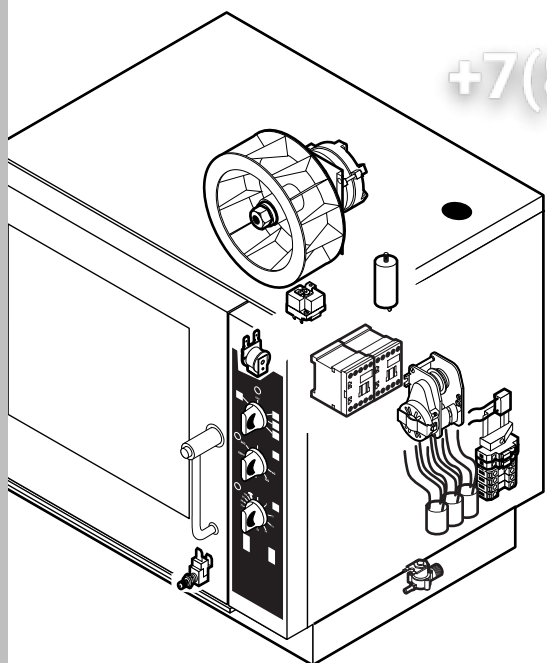

POS.	CODE	PIECES	DESCRIPTION

Зип Общепит

v3ezip.ru

+7(812)987-08-81

POS.	CODE	PIECES	DESCRIPTION
1	R58005500	1	MOTOR GASKET BRASS FLANGE
2	R70020020	1	MOTOR GASKET
3	*R65041000	1	MOTOR 200W
4	R65070350	1	CHAMBER SAFETY THERMOSTAT
5	R65110200	1	SOLENOID VALVE 220V 50HZ
6	R65110500	1	10 LT/H WATER FLOW REDUCER
7	*R65140550	2	CONTACTOR DIL 00 M-01 4KW
8	R65330010	1	BUZZER
9	R65090190	1	REVERSING SWITCH 8'
10	*R65190180	1	CAPACITOR 10 µF
11	R65200200	1	FUSE 2A
12	R65200120	1	FUSE 0.25A (T)
13	R65210020	2	FUSE CARRIER
14	R65220090	1	TERMINAL BOARD
15	R65260540	1	DOOR SWITCH
16	*R65280200	3	INTERFERENCE SUPPRESSOR
17	*R65280130	1	INTERFERENCE SUPPRESSOR
18	*R75400510	1	FAN Ø 150x50/36 50HZ P.D.

POS.	CODE	PIECES	DESCRIPTION

*COMPONENT SUBMITTED TO CHANGEMENTS CAUSED BY TENSION DIFFERENT FROM THE STANDARD [3N AC400V 50HZ]

Зип Общепит

vsezip.ru

+7(812)987-00-81

POS.	CODE	PIECES	DESCRIPTION
1	R18200260	1	DRAIN FILTER
2	R58003730	1	CHAMBER VENT ROD
3	R69010410	1	STEAM OUTLET KNOB
4	R18400940	1	CHAMBER VENT PLATE
5	R65010320	1	CHAMBER HEATING ELEMENT 3150W
6	R62090478	3	ELBOW MIDDLING PIPE FITTING D.10
7	R62090458	1	STRAIGHT MIDDLING PIPE FITTING D.10
8	R70070070	1	PE D.10 MM X7 WATER FLEXIBLE PIPE (1 MT LONG)