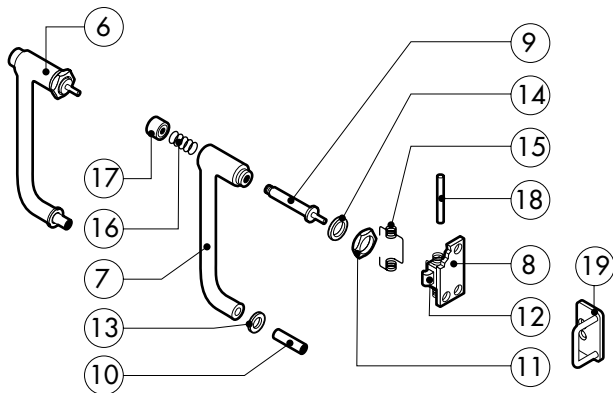

Зип Общепит

vsezip.ru

+7(812)987-08-81

016.40.186.001.2 100605 DONADINI srl

POS.	CODE	PIECES	DESCRIPTION
1	R18200300	1	DOOR
2	R18400460	1	INNER DOOR PANEL
3	R71201320	1	FRONTAL DOOR GLASS
4	R18201260	1	LOWER DOOR HINGE
5	R18201270	1	UPPER DOOR HINGE
6	R69015000	1	DOOR HANDLE ASSEMBLY
7	R09200230	1	DOOR HANDLE
8	R10100110	1	PRONG FLANGE
9	R58003240	1	DOOR HANDLE BUTTON ROD
10	R58004270	1	DOOR HANDLE SPACER
11	R58004830	1	RING NUT M18x1
12	R58005050	1	DOOR HANDLE PRONG
13	R58005340	1	DOOR HANDLE LOWER INSULATION WASHER
14	R58005350	1	DOOR HANDLE UPPER INSULATION WASHER
15	R61620012	1	DOOR HANDLE CATCH SPRING
16	R61620041	1	DOOR HANDLE BUTTON SPRING
17	R69031190	1	DOOR HANDLE PUSH BUTTON
18	R58002160	1	DOOR HANDLE PRONG PIN
19	R18200940	1	DOOR HANDLE PRONG COUPLER

POS.	CODE	PIECES	DESCRIPTION