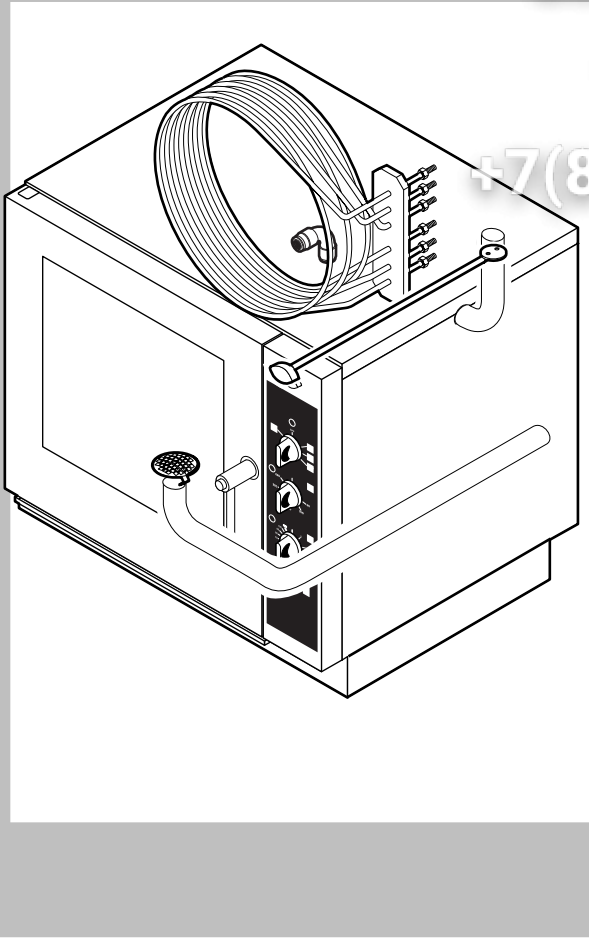

POS.	CODE	PIECES	DESCRIPTION

Зип Общепит

v3ezip.ru

+7(812)987-08-81

POS.	CODE	PIECES	DESCRIPTION
1	R58005500	1	MOTOR GASKET BRASS FLANGE
2	R70020020	1	MOTOR GASKET
3	*R65041000	1	MOTOR 200W
4	R65070350	1	CHAMBER SAFETY THERMOSTAT
5	R65110200	1	SOLENOID VALVE 220V 50HZ
6	R65110500	1	10 LT/H WATER FLOW REDUCER
7	*R65140550	2	CONTACTOR DIL 00 M-01 4KW
8	R65330010	1	BUZZER
9	R65090190	1	REVERSING SWITCH 8'
10	*R65190180	1	CAPACITOR 10 µF
11	R65200200	1	FUSE 2A
12	R65200120	1	FUSE 0.25A (T)
13	R65210020	2	FUSE CARRIER
14	R65220090	1	TERMINAL BOARD
15	R65260540	1	DOOR SWITCH
16	*R65280200	3	INTERFERENCE SUPPRESSOR
17	*R65280130	1	INTERFERENCE SUPPRESSOR
18	*R75400510	1	FAN Ø 150x50/36 50HZ P.D.

POS.	CODE	PIECES	DESCRIPTION

*COMPONENT SUBMITTED TO CHANGEMENTS CAUSED BY TENSION DIFFERENT FROM THE STANDARD [3N AC400V 50HZ]

Зип Общепит

vsezip.ru

+7(812)987-00-81

POS.	CODE	PIECES	DESCRIPTION
1	R18200260	1	DRAIN FILTER
2	R58003730	1	CHAMBER VENT ROD
3	R69010410	1	STEAM OUTLET KNOB
4	R18400940	1	CHAMBER VENT PLATE
5	R65010320	1	CHAMBER HEATING ELEMENT 3150W
6	R62090478	3	ELBOW MIDDLING PIPE FITTING D.10
7	R62090458	1	STRAIGHT MIDDLING PIPE FITTING D.10
8	R70070070	1	PE D.10 MM X7 WATER FLEXIBLE PIPE (1 MT LONG)