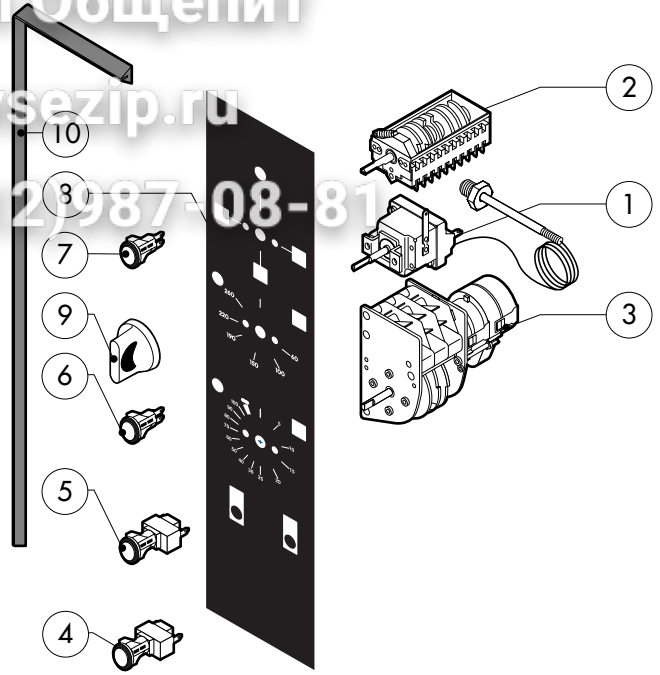

POS.	CODE	PIECES	DESCRIPTION

*COMPONENT SUBMITTED TO CHANGEMENTS CAUSED BY TENSION DIFFERENT FROM THE STANDARD [3N AC400V 50HZ]

Зип Общепит

vsezip.ru

+7(812)987-00-81

POS.	CODE	PIECES	DESCRIPTION
1	R18200260	1	DRAIN FILTER
2	R58003730	1	CHAMBER VENT ROD
3	R69010410	1	STEAM OUTLET KNOB
4	R18400940	1	CHAMBER VENT PLATE
5	R65010320	1	CHAMBER HEATING ELEMENT 3150W
6	R62090478	3	ELBOW MIDDLING PIPE FITTING D.10
7	R62090458	1	STRAIGHT MIDDLING PIPE FITTING D.10
8	R70070070	1	PE D.10 MM X7 WATER FLEXIBLE PIPE (1 MT LONG)

POS.	CODE	PIECES	DESCRIPTION

*COMPONENT SUBMITTED TO CHANGEMENTS CAUSED BY TENSION DIFFERENT FROM THE STANDARD (3N AC400V 50HZ)

POS.	CODE	PIECES	DESCRIPTION
1	R65070360	1	CABINET THERMOSTAT 0/300°C
2	R65080010	1	MAIN SELECTOR SWITCH
3	R65090020	1	TIMER
4	R65260600	1	SWITCH
5	R65260610	1	HUMIDIFIER PUSH BUTTON
6	R65270150	2	ORANGE INDICATING LIGHT
7	R65270160	1	GREEN INDICATING LIGHT
8	R67013410	1	PLATE
9	R69030170	3	KNOB
10	R70042960	1	CONTROL PANEL GASKET