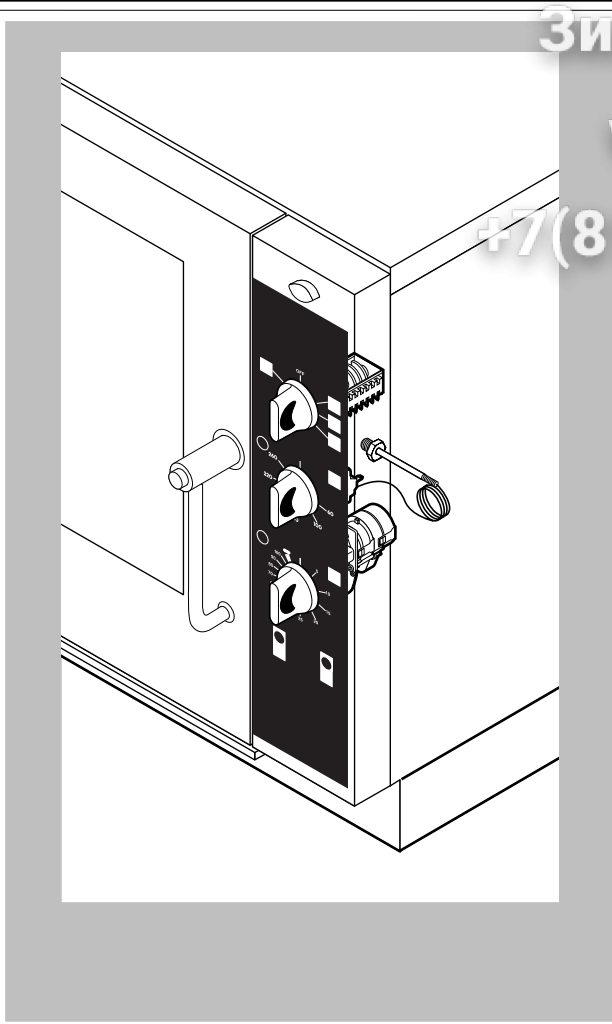

POS.	CODE	PIECES	DESCRIPTION

*COMPONENT SUBMITTED TO CHANGEMENTS CAUSED BY TENSION DIFFERENT FROM THE STANDARD [3N AC400V 50HZ]

Зип Общепит

vsezip.ru

+7(812)987-00-81

POS.	CODE	PIECES	DESCRIPTION
1	R18200260	1	DRAIN FILTER
2	R58003730	1	CHAMBER VENT ROD
3	R69010410	1	STEAM OUTLET KNOB
4	R18400940	1	CHAMBER VENT PLATE
5	R65010320	1	CHAMBER HEATING ELEMENT 3150W
6	R62090478	3	ELBOW MIDDLING PIPE FITTING D.10
7	R62090458	1	STRAIGHT MIDDLING PIPE FITTING D.10
8	R70070070	1	PE D.10 MM X7 WATER FLEXIBLE PIPE (1 MT LONG)

POS.	CODE	PIECES	DESCRIPTION

*COMPONENT SUBMITTED TO CHANGEMENTS CAUSED BY TENSION DIFFERENT FROM THE STANDARD (3N AC400V 50HZ)

POS.	CODE	PIECES	DESCRIPTION
1	R65070360	1	CABINET THERMOSTAT 0/300°C
2	R65080010	1	MAIN SELECTOR SWITCH
3	R65090020	1	TIMER
4	R65260600	1	SWITCH
5	R65260610	1	HUMIDIFIER PUSH BUTTON
6	R65270150	2	ORANGE INDICATING LIGHT
7	R65270160	1	GREEN INDICATING LIGHT
8	R67013410	1	PLATE
9	R69030170	3	KNOB
10	R70042960	1	CONTROL PANEL GASKET