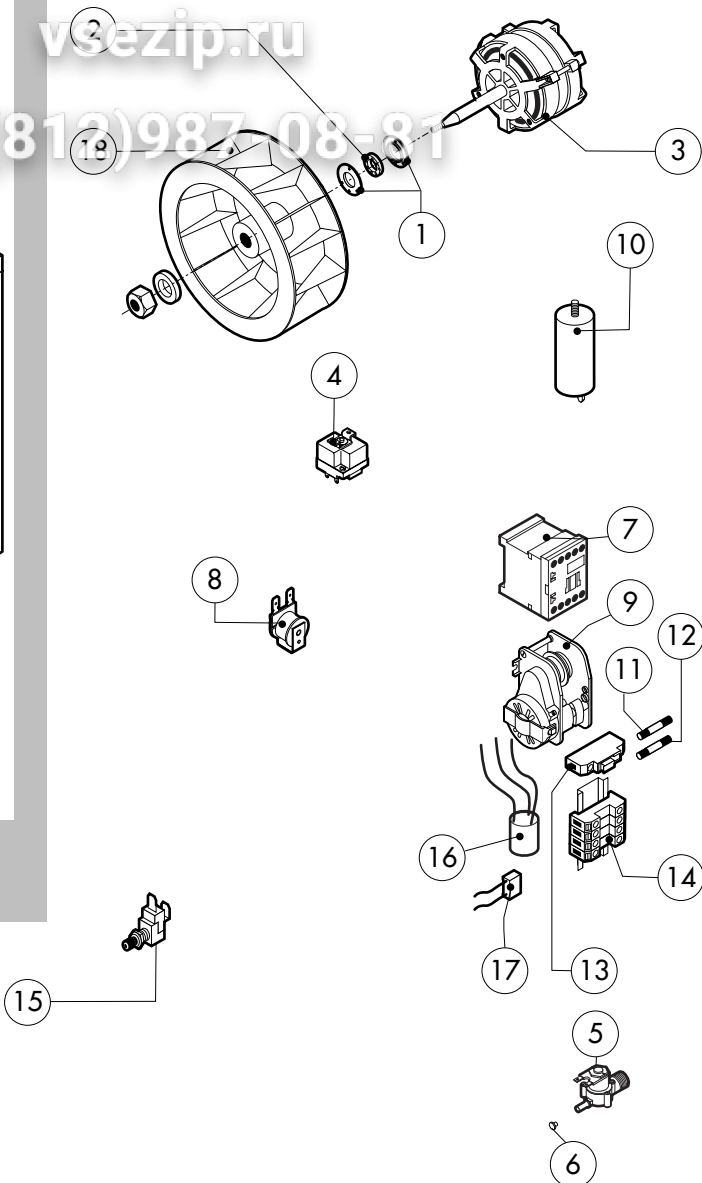

POS.	CODE	PIECES	DESCRIPTION

Зип Общепит

v3ezip.ru

+7(812)987-08-81

POS.	CODE	PIECES	DESCRIPTION
1	R58005500	1	MOTOR GASKET BRASS FLANGE
2	R70020020	1	MOTOR GASKET
3	*R65041000	1	MOTOR 200W
4	R65070350	1	CHAMBER SAFETY THERMOSTAT
5	R65110200	1	SOLENOID VALVE 220V 50HZ
6	R65110500	1	10 LT/H WATER FLOW REDUCER
7	*R65140550	2	CONTACTOR DIL 00 M-01 4KW
8	R65330010	1	BUZZER
9	R65090190	1	REVERSING SWITCH 8'
10	*R65190180	1	CAPACITOR 10 µF
11	R65200200	1	FUSE 2A
12	R65200120	1	FUSE 0.25A (T)
13	R65210020	2	FUSE CARRIER
14	R65220090	1	TERMINAL BOARD
15	R65260540	1	DOOR SWITCH
16	*R65280200	3	INTERFERENCE SUPPRESSOR
17	*R65280130	1	INTERFERENCE SUPPRESSOR
18	*R75400510	1	FAN Ø 150x50/36 50HZ P.D.

POS.	CODE	PIECES	DESCRIPTION

*COMPONENT SUBMITTED TO CHANGEMENTS CAUSED BY TENSION DIFFERENT FROM THE STANDARD [3N AC400V 50HZ]

Зип Общепит

vsezip.ru

+7(812)987-00-81

POS.	CODE	PIECES	DESCRIPTION
1	R18200260	1	DRAIN FILTER
2	R58003730	1	CHAMBER VENT ROD
3	R69010410	1	STEAM OUTLET KNOB
4	R18400940	1	CHAMBER VENT PLATE
5	R65010320	1	CHAMBER HEATING ELEMENT 3150W
6	R62090478	3	ELBOW MIDDLING PIPE FITTING D.10
7	R62090458	1	STRAIGHT MIDDLING PIPE FITTING D.10
8	R70070070	1	PE D.10 MM X7 WATER FLEXIBLE PIPE (1 MT LONG)