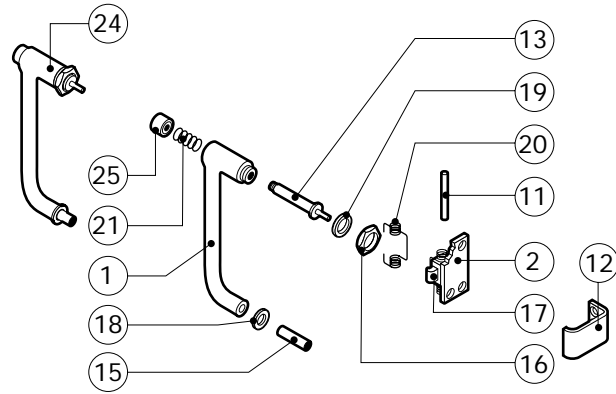

POS.	CODE	PIECES	DESCRIPTION

EDIZIONE 0299

EC 106 M tav. A

Зип Общепит

vsezip.ru

+7(812)987-08-81

POS.	CODE	PIECES	DESCRIPTION
1	R09200230	1	DOOR HANDLE
2	R10100110	1	PRONG FLANGE
3	R12212250	1	LOWER DOOR HINGE
4	R14200700	1	DOOR
5	R14200780	1	LEFT LAMP COVER
6	R14200820	1	UPPER DOOR HINGE
7	R14200830	1	DOOR HINGE COVER
8	R14400560	1	LEFT GLASS FIXING BRACKET
9	R14400570	1	INNER DOOR PANEL
10	R58002150	1	HINGE PIN
11	R58002160	1	DOOR HANDLE PRONG PIN
12	R58002760	1	DOOR HANDLE PRONG COUPLER
13	R58003500	1	DOOR HANDLE BUTTON ROD
14	R58004050	1	NUT FOR UPPER DOOR HINGE
15	R58004320	1	DOOR HANDLE SPACER
16	R58004830	1	RING NUT M18x1
17	R58005050	1	DOOR HANDLE PRONG
18	R58005340	1	DOOR HANDLE LOWER INSULATION WASHER
19	R58005350	1	DOOR HANDLE UPPER INSULATION WASHER

POS.	CODE	PIECES	DESCRIPTION
20	R61620012	1	DOOR HANDLE CATCH SPRING
21	R61620041	1	DOOR HANDLE BUTTON SPRING
22	R65270020	1	LIGHT 20W 12V G4
23	R65270400	1	LIGHT SOCKET
24	R69015080	1	DOOR HANDLE ASSEMBLY
25	R69031190	1	DOOR HANDLE PUSH BUTTON
26	R70042560	1	DOOR GASKET
27	R70042660	1	FRONT GLASS GASKET
28	R70042760	1	REAR GLASS GASKET
29	R71200070	1	DOOR GLASS
30	R71200720	1	DOOR GLASS

POS.	CODE	PIECES	DESCRIPTION
1	R58003860	1	MOTOR GASKET BRASS FLANGE
2	R58003870	1	MOTOR GASKET BRASS COUNTER FLANGE
3	R58004020	1	FAN SECURITY NUT M10 SX
4	R61400052	1	FAN WASHER Ø 21/10.5
5	R65040420	1	MOTOR 0.37 KW KIT
6	R65060050	1	COMPONENTS VENTILATION MOTOR Ø 120
7	R65070070	1	CHAMBER SAFETY THERMOSTAT
8	R65090190	1	REVERSING SWITCH 8'
9	R65115120	1	SOLENOID VALVE 220V 50HZ WITH FLOW REDUCER
10	R65140150	4	CONTACTOR 3TF4011-OAUO 240V
11	R65160310	1	TERMIC PROTECTION T12-2115-2.5A
12	R65180420	1	TRANSFORMER 20VA
13	R65190180	1	CAPACITOR 10 µF
14	R65200200	1	FUSE 2A
15	R65200320	1	FUSE 0.2A (T)
16	R65210020	2	FUSE CARRIER
17	R65220090	1	TERMINAL BOARD
18	R65260540	1	DOOR SWITCH
19	R65280130	1	INTERFERENCE SUPPRESSOR