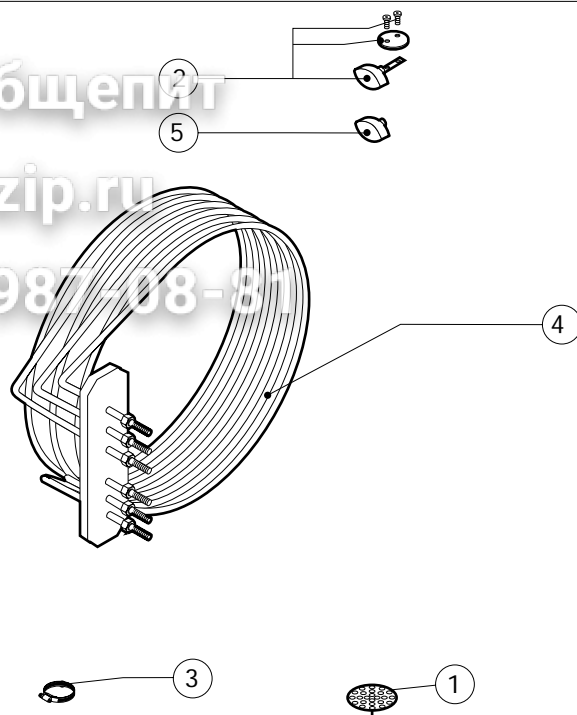

POS.	CODE	PIECES	DESCRIPTION
1	R58003860	1	MOTOR GASKET BRASS FLANGE
2	R58003870	1	MOTOR GASKET BRASS COUNTER FLANGE
3	R58004020	1	FAN SECURITY NUT M10 SX
4	R61400052	1	FAN WASHER Ø 21/10.5
5	R65040420	1	MOTOR 0.37 KW KIT
6	R65060050	1	COMPONENTS VENTILATION MOTOR Ø 120
7	R65070070	1	CHAMBER SAFETY THERMOSTAT
8	R65090190	1	REVERSING SWITCH 8'
9	R65115120	1	SOLENOID VALVE 220V 50HZ WITH FLOW REDUCER
10	R65140150	4	CONTACTOR 3TF4011-OAUO 240V
11	R65160310	1	TERMIC PROTECTION T12-2115-2.5A
12	R65180420	1	TRANSFORMER 20VA
13	R65190180	1	CAPACITOR 10 µF
14	R65200200	1	FUSE 2A
15	R65200320	1	FUSE 0.2A (T)
16	R65210020	2	FUSE CARRIER
17	R65220090	1	TERMINAL BOARD
18	R65260540	1	DOOR SWITCH
19	R65280130	1	INTERFERENCE SUPPRESSOR

POS.	CODE	PIECES	DESCRIPTION
20	R65280200	3	INTERFERENCE SUPPRESSOR
21	R65330010	1	BUZZER
22	R70020040	1	MOTOR GASKET
23	R75400400	1	FAN Ø 220x78/12 50HZ P.D. KIT

016.40.121 1514 111199 DONADINI & C

Зип Общепит

vsezip.ru

+7(812)987-08-81

POS.	CODE	PIECES	DESCRIPTION
1	R10201700	1	DRAIN FILTER
2	R14201410	1	STEAM OUTLET THROTTLE ASSEMBLY
3	R61630011	2	METAL CLAMPS 12-22/9
4	R65011540	1	CHAMBER HEATING ELEMENT 7500W
5	R69010410	1	STEAM OUTLET KNOB