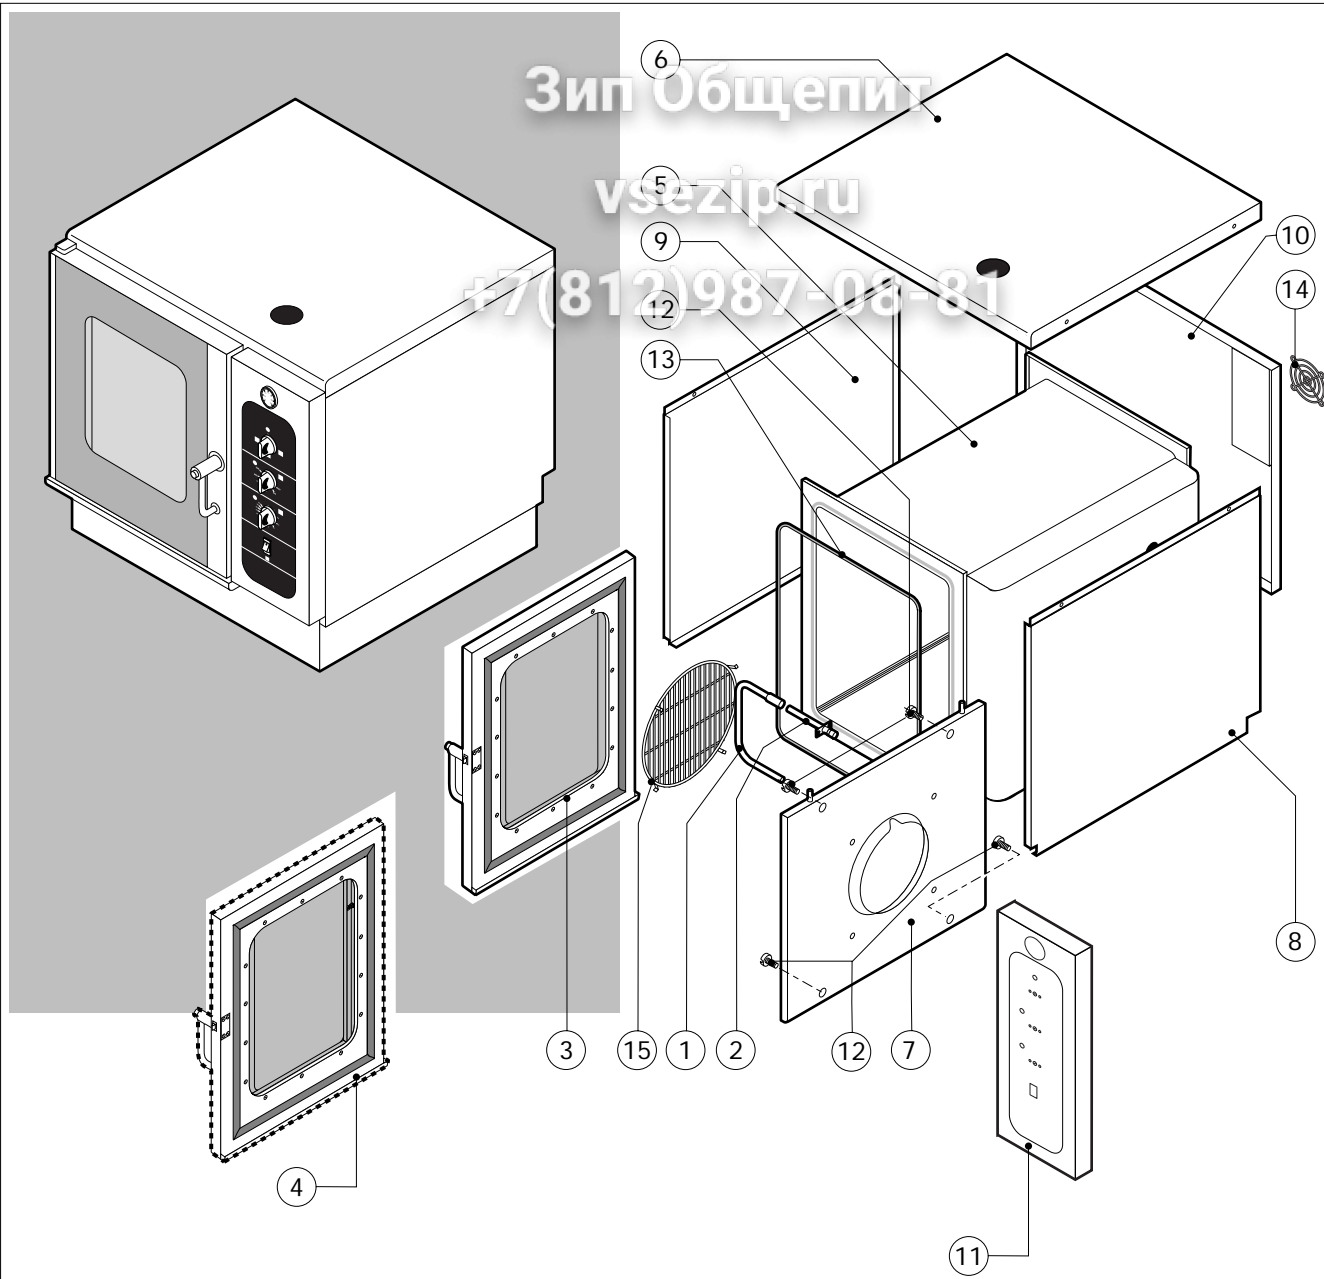

OT16.40.121 T511 041199 DONADINI & C

Зип Общепит
vsezip.ru
+7(812)987-08-81

POS.	CODE	PIECES	DESCRIPTION
1	R10206470	1	SPRITZER EXTENSION
2	R10206540	1	SPRITZER UNION
3	R14100200	1	DOOR ASSEMBLY
4	R14100300	1	DOOR ASSEMBLY WITH LIGHTS
5	R14200010	1	COOKING CABINET ASSEMBLY
6	R14200370	1	COVER PANEL
7	R14200850	1	FAN GUARD PANEL ASSEMBLY
8	R14201450	1	RIGHT SIDE PANEL
9	R14201460	1	LEFT SIDE PANEL
10	R14201600	1	REAR PANEL
11	R14401390	1	CONTROL PANEL
12	R58006400	4	FAN GUARD FASTENING SCREW
13	R70042860	1	FRONT GASKET
14	R75300020	1	FAN GUARD GRID Ø 120
15	R75300030	1	FAN GUARD GRID Ø 190

POS.	CODE	PIECES	DESCRIPTION

EDIZIONE 0299

EC 106 M tav. A

Зип Общепит

vsezip.ru

+7(812)987-08-81

POS.	CODE	PIECES	DESCRIPTION
1	R09200230	1	DOOR HANDLE
2	R10100110	1	PRONG FLANGE
3	R12212250	1	LOWER DOOR HINGE
4	R14200700	1	DOOR
5	R14200780	1	LEFT LAMP COVER
6	R14200820	1	UPPER DOOR HINGE
7	R14200830	1	DOOR HINGE COVER
8	R14400560	1	LEFT GLASS FIXING BRACKET
9	R14400570	1	INNER DOOR PANEL
10	R58002150	1	HINGE PIN
11	R58002160	1	DOOR HANDLE PRONG PIN
12	R58002760	1	DOOR HANDLE PRONG COUPLER
13	R58003500	1	DOOR HANDLE BUTTON ROD
14	R58004050	1	NUT FOR UPPER DOOR HINGE
15	R58004320	1	DOOR HANDLE SPACER
16	R58004830	1	RING NUT M18x1
17	R58005050	1	DOOR HANDLE PRONG
18	R58005340	1	DOOR HANDLE LOWER INSULATION WASHER
19	R58005350	1	DOOR HANDLE UPPER INSULATION WASHER

POS.	CODE	PIECES	DESCRIPTION
20	R61620012	1	DOOR HANDLE CATCH SPRING
21	R61620041	1	DOOR HANDLE BUTTON SPRING
22	R65270020	1	LIGHT 20W 12V G4
23	R65270400	1	LIGHT SOCKET
24	R69015080	1	DOOR HANDLE ASSEMBLY
25	R69031190	1	DOOR HANDLE PUSH BUTTON
26	R70042560	1	DOOR GASKET
27	R70042660	1	FRONT GLASS GASKET
28	R70042760	1	REAR GLASS GASKET
29	R71200070	1	DOOR GLASS
30	R71200720	1	DOOR GLASS