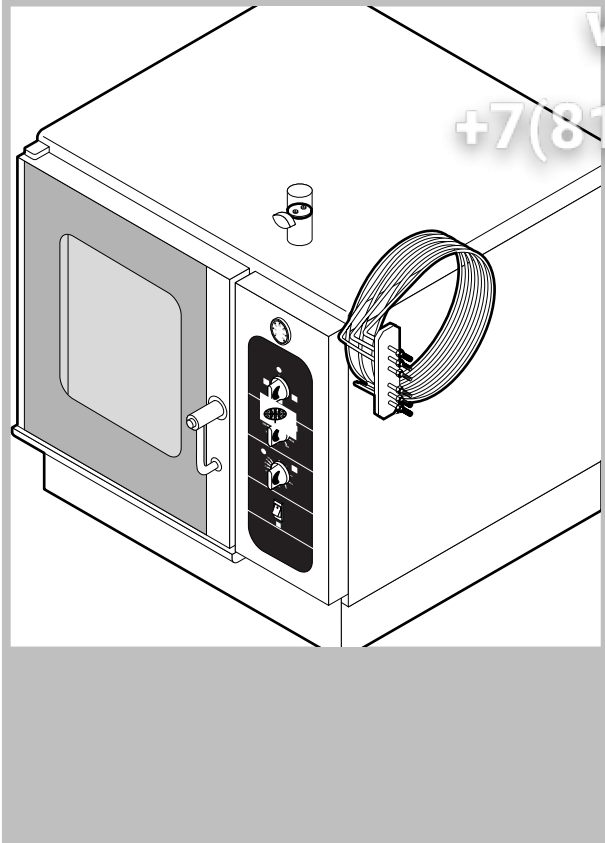

016.40.121 1514 111199 DONADINI & C