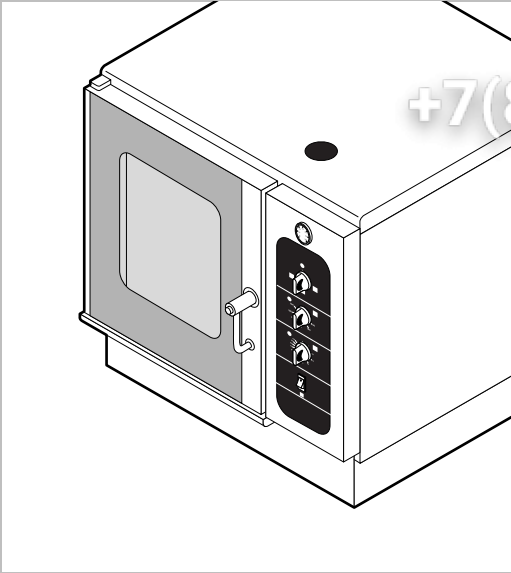

OT16.40.121 T511 041199 DONADINI & C

Зип Общепит
vsezip.ru
+7(812)987-08-81

POS.	CODE	PIECES	DESCRIPTION
1	R10206470	1	SPRITZER EXTENSION
2	R10206540	1	SPRITZER UNION
3	R14100200	1	DOOR ASSEMBLY
4	R14100300	1	DOOR ASSEMBLY WITH LIGHTS
5	R14200010	1	COOKING CABINET ASSEMBLY
6	R14200370	1	COVER PANEL
7	R14200850	1	FAN GUARD PANEL ASSEMBLY
8	R14201450	1	RIGHT SIDE PANEL
9	R14201460	1	LEFT SIDE PANEL
10	R14201600	1	REAR PANEL
11	R14401390	1	CONTROL PANEL
12	R58006400	4	FAN GUARD FASTENING SCREW
13	R70042860	1	FRONT GASKET
14	R75300020	1	FAN GUARD GRID Ø 120
15	R75300030	1	FAN GUARD GRID Ø 190

POS.	CODE	PIECES	DESCRIPTION

EDIZIONE 0299

EC 106 M tav. A

Зип Общепит

vsezip.ru

+7(812)987-08-81

POS.	CODE	PIECES	DESCRIPTION
1	R09200230	1	DOOR HANDLE
2	R10100110	1	PRONG FLANGE
3	R12212250	1	LOWER DOOR HINGE
4	R14200700	1	DOOR
5	R14200780	1	LEFT LAMP COVER
6	R14200820	1	UPPER DOOR HINGE
7	R14200830	1	DOOR HINGE COVER
8	R14400560	1	LEFT GLASS FIXING BRACKET
9	R14400570	1	INNER DOOR PANEL
10	R58002150	1	HINGE PIN
11	R58002160	1	DOOR HANDLE PRONG PIN
12	R58002760	1	DOOR HANDLE PRONG COUPLER
13	R58003500	1	DOOR HANDLE BUTTON ROD
14	R58004050	1	NUT FOR UPPER DOOR HINGE
15	R58004320	1	DOOR HANDLE SPACER
16	R58004830	1	RING NUT M18x1
17	R58005050	1	DOOR HANDLE PRONG
18	R58005340	1	DOOR HANDLE LOWER INSULATION WASHER
19	R58005350	1	DOOR HANDLE UPPER INSULATION WASHER

POS.	CODE	PIECES	DESCRIPTION
20	R61620012	1	DOOR HANDLE CATCH SPRING
21	R61620041	1	DOOR HANDLE BUTTON SPRING
22	R65270020	1	LIGHT 20W 12V G4
23	R65270400	1	LIGHT SOCKET
24	R69015080	1	DOOR HANDLE ASSEMBLY
25	R69031190	1	DOOR HANDLE PUSH BUTTON
26	R70042560	1	DOOR GASKET
27	R70042660	1	FRONT GLASS GASKET
28	R70042760	1	REAR GLASS GASKET
29	R71200070	1	DOOR GLASS
30	R71200720	1	DOOR GLASS