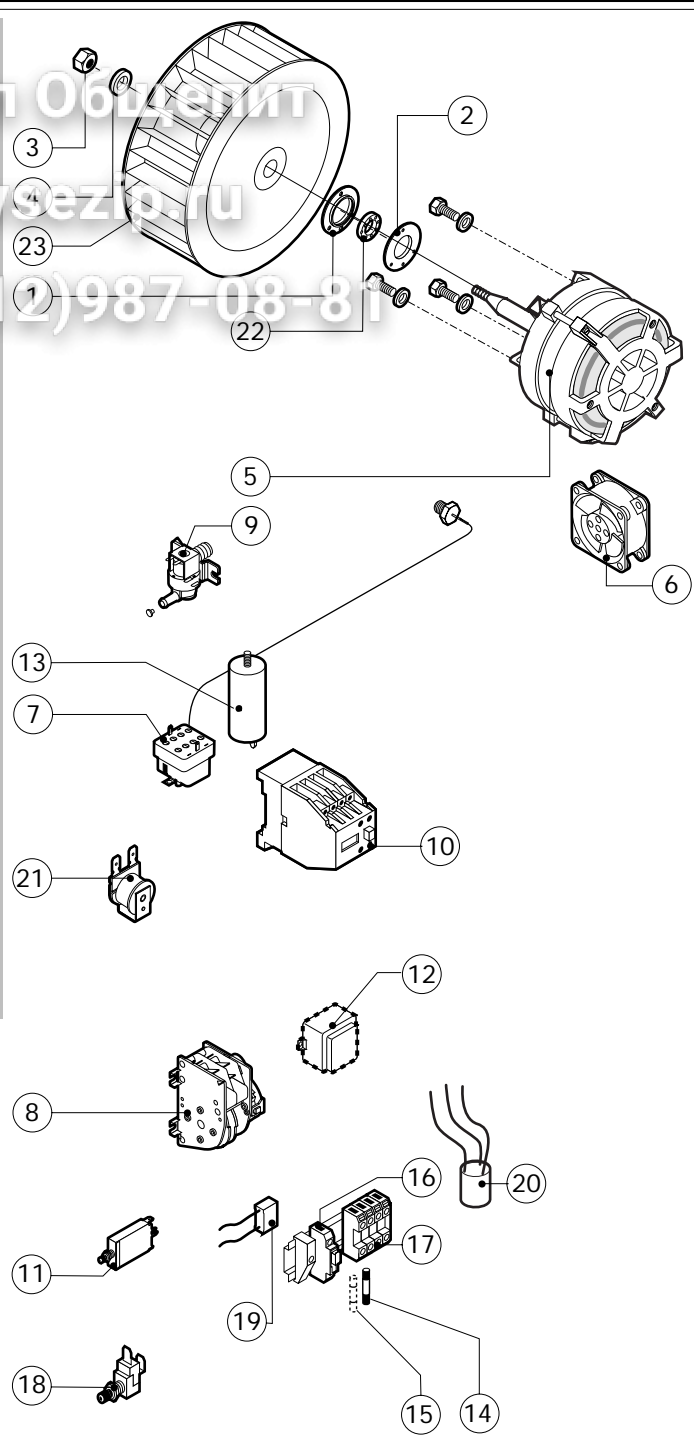

POS.	CODE	PIECES	DESCRIPTION

EDIZIONE 0299

EC 106 M tav. A

Зип Общепит

vsezip.ru

+7(812)987-08-81

POS.	CODE	PIECES	DESCRIPTION
1	R09200230	1	DOOR HANDLE
2	R10100110	1	PRONG FLANGE
3	R12212250	1	LOWER DOOR HINGE
4	R14200700	1	DOOR
5	R14200780	1	LEFT LAMP COVER
6	R14200820	1	UPPER DOOR HINGE
7	R14200830	1	DOOR HINGE COVER
8	R14400560	1	LEFT GLASS FIXING BRACKET
9	R14400570	1	INNER DOOR PANEL
10	R58002150	1	HINGE PIN
11	R58002160	1	DOOR HANDLE PRONG PIN
12	R58002760	1	DOOR HANDLE PRONG COUPLER
13	R58003500	1	DOOR HANDLE BUTTON ROD
14	R58004050	1	NUT FOR UPPER DOOR HINGE
15	R58004320	1	DOOR HANDLE SPACER
16	R58004830	1	RING NUT M18x1
17	R58005050	1	DOOR HANDLE PRONG
18	R58005340	1	DOOR HANDLE LOWER INSULATION WASHER
19	R58005350	1	DOOR HANDLE UPPER INSULATION WASHER

POS.	CODE	PIECES	DESCRIPTION
20	R61620012	1	DOOR HANDLE CATCH SPRING
21	R61620041	1	DOOR HANDLE BUTTON SPRING
22	R65270020	1	LIGHT 20W 12V G4
23	R65270400	1	LIGHT SOCKET
24	R69015080	1	DOOR HANDLE ASSEMBLY
25	R69031190	1	DOOR HANDLE PUSH BUTTON
26	R70042560	1	DOOR GASKET
27	R70042660	1	FRONT GLASS GASKET
28	R70042760	1	REAR GLASS GASKET
29	R71200070	1	DOOR GLASS
30	R71200720	1	DOOR GLASS

POS.	CODE	PIECES	DESCRIPTION
1	R58003860	1	MOTOR GASKET BRASS FLANGE
2	R58003870	1	MOTOR GASKET BRASS COUNTER FLANGE
3	R58004020	1	FAN SECURITY NUT M10 SX
4	R61400052	1	FAN WASHER Ø 21/10.5
5	R65040420	1	MOTOR 0.37 KW KIT
6	R65060050	1	COMPONENTS VENTILATION MOTOR Ø 120
7	R65070070	1	CHAMBER SAFETY THERMOSTAT
8	R65090190	1	REVERSING SWITCH 8'
9	R65115120	1	SOLENOID VALVE 220V 50HZ WITH FLOW REDUCER
10	R65140150	4	CONTACTOR 3TF4011-OAUO 240V
11	R65160310	1	TERMIC PROTECTION T12-2115-2.5A
12	R65180420	1	TRANSFORMER 20VA
13	R65190180	1	CAPACITOR 10 µF
14	R65200200	1	FUSE 2A
15	R65200320	1	FUSE 0.2A (T)
16	R65210020	2	FUSE CARRIER
17	R65220090	1	TERMINAL BOARD
18	R65260540	1	DOOR SWITCH
19	R65280130	1	INTERFERENCE SUPPRESSOR