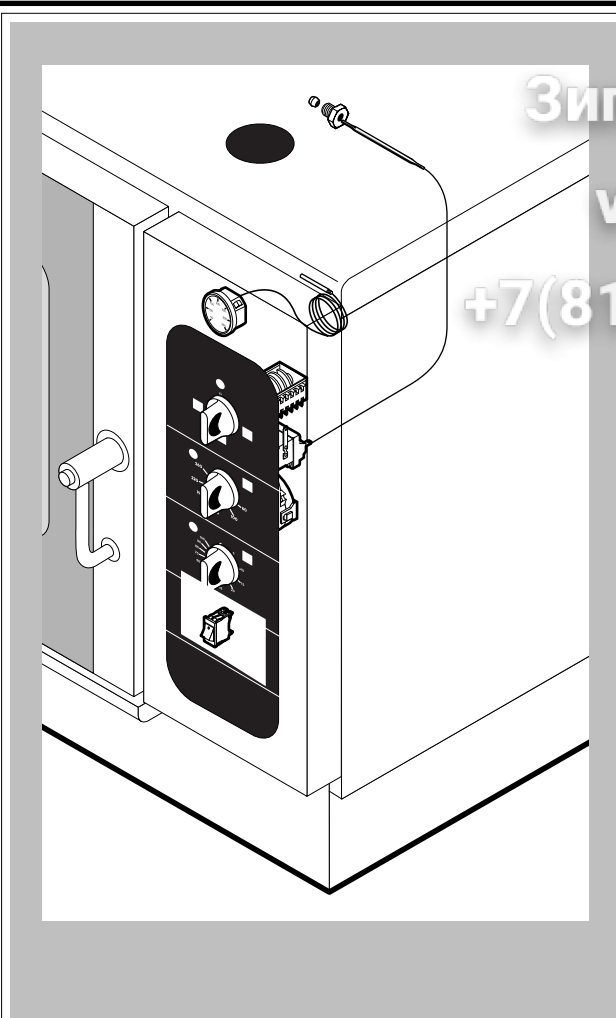

016.40.121 1515 111199 DONADINI & C

Зип Ощепит
vsezip.ru
+7(812)987-08-81

POS.	CODE	PIECES	DESCRIPTION
1	R65070210	1	CABINET THERMOSTAT 50/270°C
2	R65080010	1	MAIN SELECTOR SWITCH
3	R65090020	1	TIMER
4	R65260050	1	SWITCH
5	R65260510	1	HUMIDIFIER PUSH BUTTON
6	R65270220	2	ORANGE INDICATING LIGHT
7	R65270230	1	GREEN INDICATING LIGHT
8	R65340050	1	THERMOMETER
9	R67401360	1	MARENO PLATE
10	R69030170	3	KNOB KIT
11	R70042960	1	CONTROL PANEL GASKET
12	R70050020	6	KNOB GASKET

POS.	CODE	PIECES	DESCRIPTION