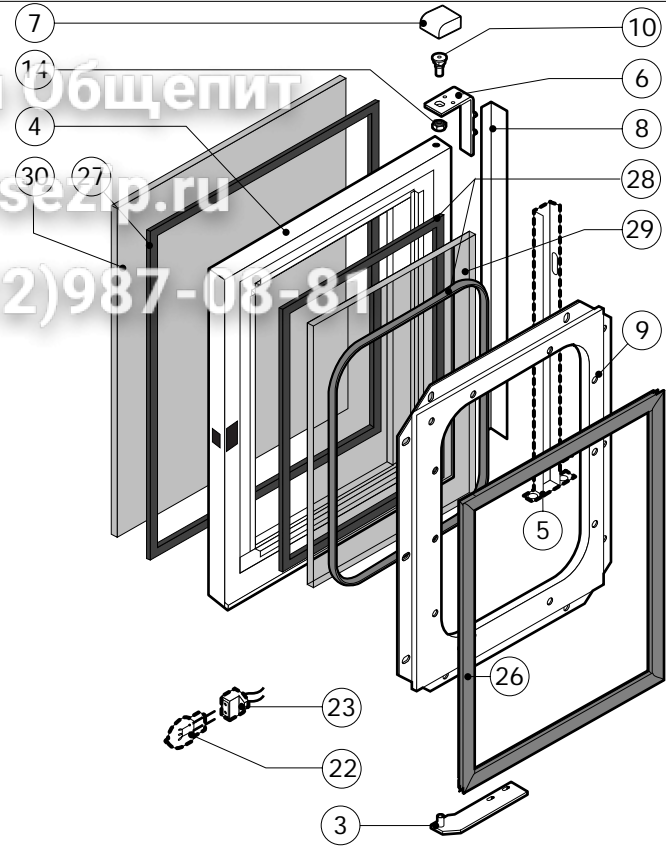

POS.	CODE	PIECES	DESCRIPTION

EDIZIONE 0299

EC 106 M tav. A

Зип Общепит

vsezip.ru

+7(812)987-08-81

POS.	CODE	PIECES	DESCRIPTION
1	R09200230	1	DOOR HANDLE
2	R10100110	1	PRONG FLANGE
3	R12212250	1	LOWER DOOR HINGE
4	R14200700	1	DOOR
5	R14200780	1	LEFT LAMP COVER
6	R14200820	1	UPPER DOOR HINGE
7	R14200830	1	DOOR HINGE COVER
8	R14400560	1	LEFT GLASS FIXING BRACKET
9	R14400570	1	INNER DOOR PANEL
10	R58002150	1	HINGE PIN
11	R58002160	1	DOOR HANDLE PRONG PIN
12	R58002760	1	DOOR HANDLE PRONG COUPLER
13	R58003500	1	DOOR HANDLE BUTTON ROD
14	R58004050	1	NUT FOR UPPER DOOR HINGE
15	R58004320	1	DOOR HANDLE SPACER
16	R58004830	1	RING NUT M18x1
17	R58005050	1	DOOR HANDLE PRONG
18	R58005340	1	DOOR HANDLE LOWER INSULATION WASHER
19	R58005350	1	DOOR HANDLE UPPER INSULATION WASHER

POS.	CODE	PIECES	DESCRIPTION
20	R61620012	1	DOOR HANDLE CATCH SPRING
21	R61620041	1	DOOR HANDLE BUTTON SPRING
22	R65270020	1	LIGHT 20W 12V G4
23	R65270400	1	LIGHT SOCKET
24	R69015080	1	DOOR HANDLE ASSEMBLY
25	R69031190	1	DOOR HANDLE PUSH BUTTON
26	R70042560	1	DOOR GASKET
27	R70042660	1	FRONT GLASS GASKET
28	R70042760	1	REAR GLASS GASKET
29	R71200070	1	DOOR GLASS
30	R71200720	1	DOOR GLASS