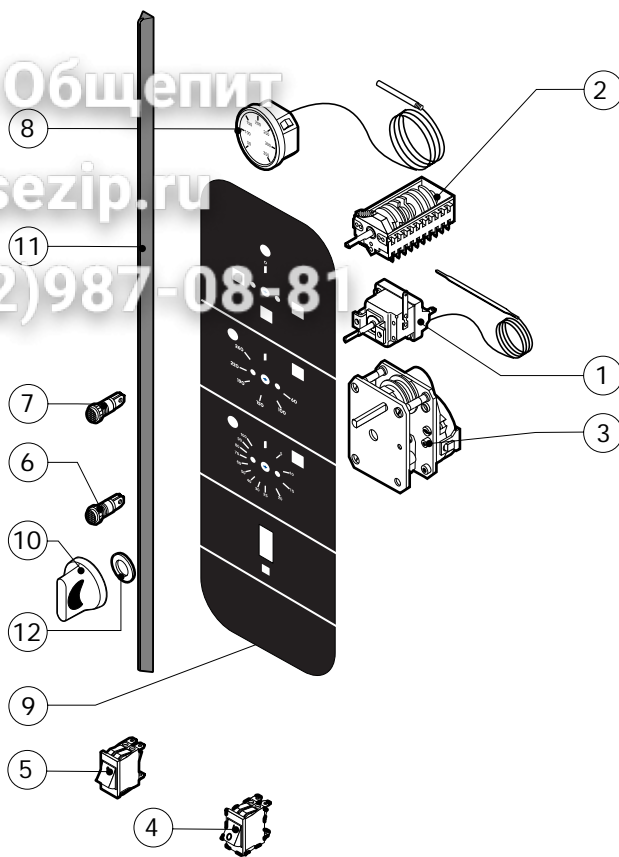

016.40.121 1515 111199 DONADINI & C

Зип Ощепит
vsezip.ru
+7(812)987-08-81

POS.	CODE	PIECES	DESCRIPTION
1	R65070210	1	CABINET THERMOSTAT 50/270°C
2	R65080010	1	MAIN SELECTOR SWITCH
3	R65090020	1	TIMER
4	R65260050	1	SWITCH
5	R65260510	1	HUMIDIFIER PUSH BUTTON
6	R65270220	2	ORANGE INDICATING LIGHT
7	R65270230	1	GREEN INDICATING LIGHT
8	R65340050	1	THERMOMETER
9	R67401360	1	MARENO PLATE
10	R69030170	3	KNOB KIT
11	R70042960	1	CONTROL PANEL GASKET
12	R70050020	6	KNOB GASKET

POS.	CODE	PIECES	DESCRIPTION