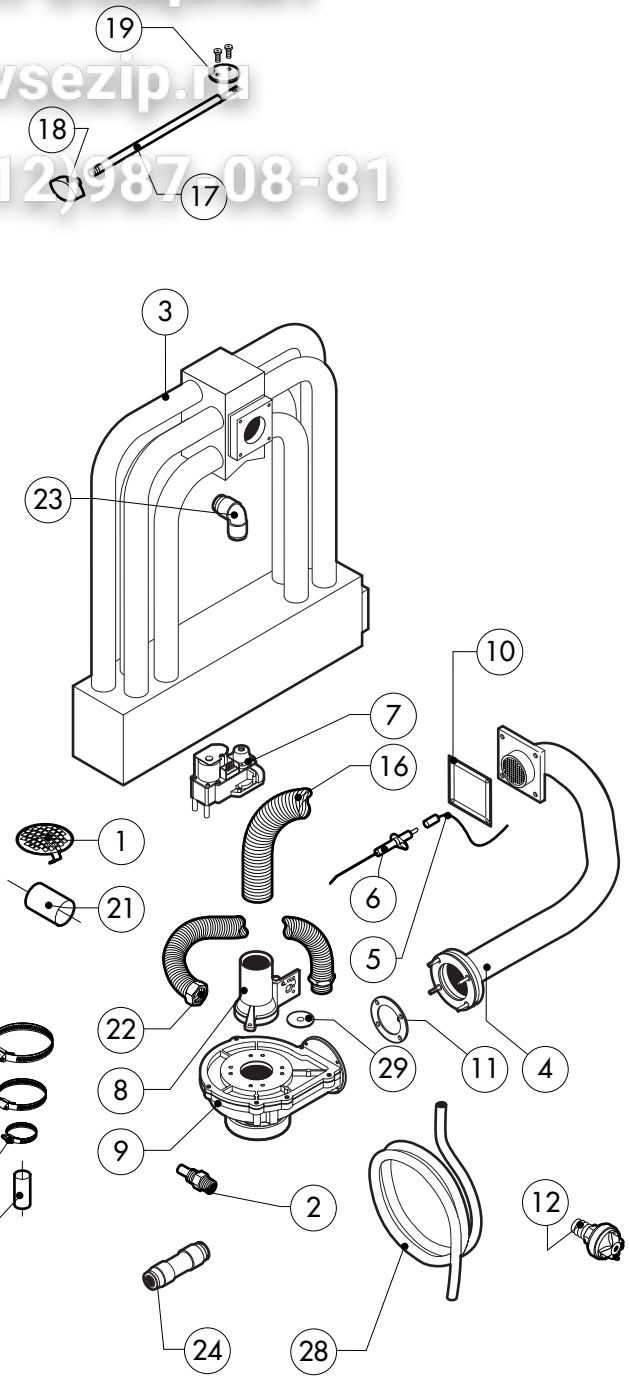

Зип Общепит

vsezip.ru

+7(812)987-08-81

016.40.185.0314.070.405.DONADINI srl

POS.	CODE	PIECES	DESCRIPTION
1	R10201710	1	DRAIN FILTER
2	R58006130	1	STEAM QUENCHING NOZZLE Ø 1
3	R14211470	1	HEAT EXCHANGER ACCESSORIES INCLUDED
4	R14211500	1	BURNER ASSEMBLY
5	R66110390	1	FLAME IGNITION CABLE/FLAME SENSOR CABLE
6	R63050100	2	IGNITOR
7	R63020170	1	GAS SOLENOID VALVE
8	R63120010	1	VENTURI TUBE
9	R63130010	1	GAS BURNER FAN MOTOR
10	R63140020	4	BURNER/HEAT EXCHANGER GASKET
11	R63140050	1	BURNER/FAN MOTOR GASKET
12	R63070010	1	GAS SAFETY PRESSURE SWITCH PG 901.61
13	R61630011	2	METAL CLAMPS 12-22/9
14	R61630021	2	METAL CLAMPS 30-45/9
15	R61630031	4	METAL CLAMPS 40-60/9
16	R77700046	1	AIR INLET FLEXIBLE PIPE
17	R58003790	1	CHAMBER VENT ROD
18	R69010410	1	STEAM OUTLET KNOB
19	R04403460	1	CHAMBER VENT PLATE Ø 46

POS.	CODE	PIECES	DESCRIPTION
20	R70060080	1	SILICON COUPLING Ø 13
21	R70060010	1	SILICON COUPLING Ø 30
22	R62180082	1	GAS INLET FLEXIBLE PIPE
23	R62090478	3	ELBOW MIDLING PIPE FITTING D.10
24	R62090458	1	STRAIGHT MIDLING PIPE FITTING D.10
25	R62090508	1	10X1/4 STRAIGHT THREADED TERMINAL PIPE FITTING
26	R62030118	1	1/8"-1/4" FEMALE REDUCTION COUPLING
27	R63070050	1	WATER SAFETY PRESSURE SWITCH 1/8" 0,5-0,35 BAR
28	R70070050	1	PE D.10 MM X7 WATER FLEXIBLE PIPE (3 MT LONG)
29	R58004190	1	ORIFICE (FOR VERSION LIQUID GAS)