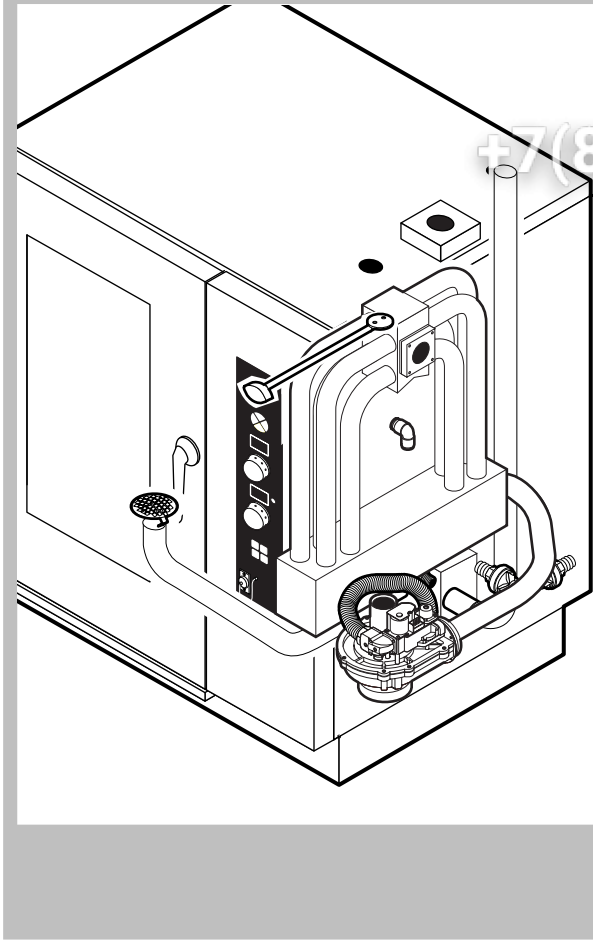

Зип Общепит

vsezip.ru

+7(812)987-08-81

016.40.185.0314.070.405.DONADINI srl

POS.	CODE	PIECES	DESCRIPTION
1	R10201710	1	DRAIN FILTER
2	R58006130	1	STEAM QUENCHING NOZZLE Ø 1
3	R14211470	1	HEAT EXCHANGER ACCESSORIES INCLUDED
4	R14211500	1	BURNER ASSEMBLY
5	R66110390	1	FLAME IGNITION CABLE/FLAME SENSOR CABLE
6	R63050100	2	IGNITOR
7	R63020170	1	GAS SOLENOID VALVE
8	R63120010	1	VENTURI TUBE
9	R63130010	1	GAS BURNER FAN MOTOR
10	R63140020	4	BURNER/HEAT EXCHANGER GASKET
11	R63140050	1	BURNER/FAN MOTOR GASKET
12	R63070010	1	GAS SAFETY PRESSURE SWITCH PG 901.61
13	R61630011	2	METAL CLAMPS 12-22/9
14	R61630021	2	METAL CLAMPS 30-45/9
15	R61630031	4	METAL CLAMPS 40-60/9
16	R77700046	1	AIR INLET FLEXIBLE PIPE
17	R58003790	1	CHAMBER VENT ROD
18	R69010410	1	STEAM OUTLET KNOB
19	R04403460	1	CHAMBER VENT PLATE Ø 46

POS.	CODE	PIECES	DESCRIPTION
20	R70060080	1	SILICON COUPLING Ø 13
21	R70060010	1	SILICON COUPLING Ø 30
22	R62180082	1	GAS INLET FLEXIBLE PIPE
23	R62090478	3	ELBOW MIDLING PIPE FITTING D.10
24	R62090458	1	STRAIGHT MIDLING PIPE FITTING D.10
25	R62090508	1	10X1/4 STRAIGHT THREADED TERMINAL PIPE FITTING
26	R62030118	1	1/8"-1/4" FEMALE REDUCTION COUPLING
27	R63070050	1	WATER SAFETY PRESSURE SWITCH 1/8" 0,5-0,35 BAR
28	R70070050	1	PE D.10 MM X7 WATER FLEXIBLE PIPE (3 MT LONG)
29	R58004190	1	ORIFICE (FOR VERSION LIQUID GAS)