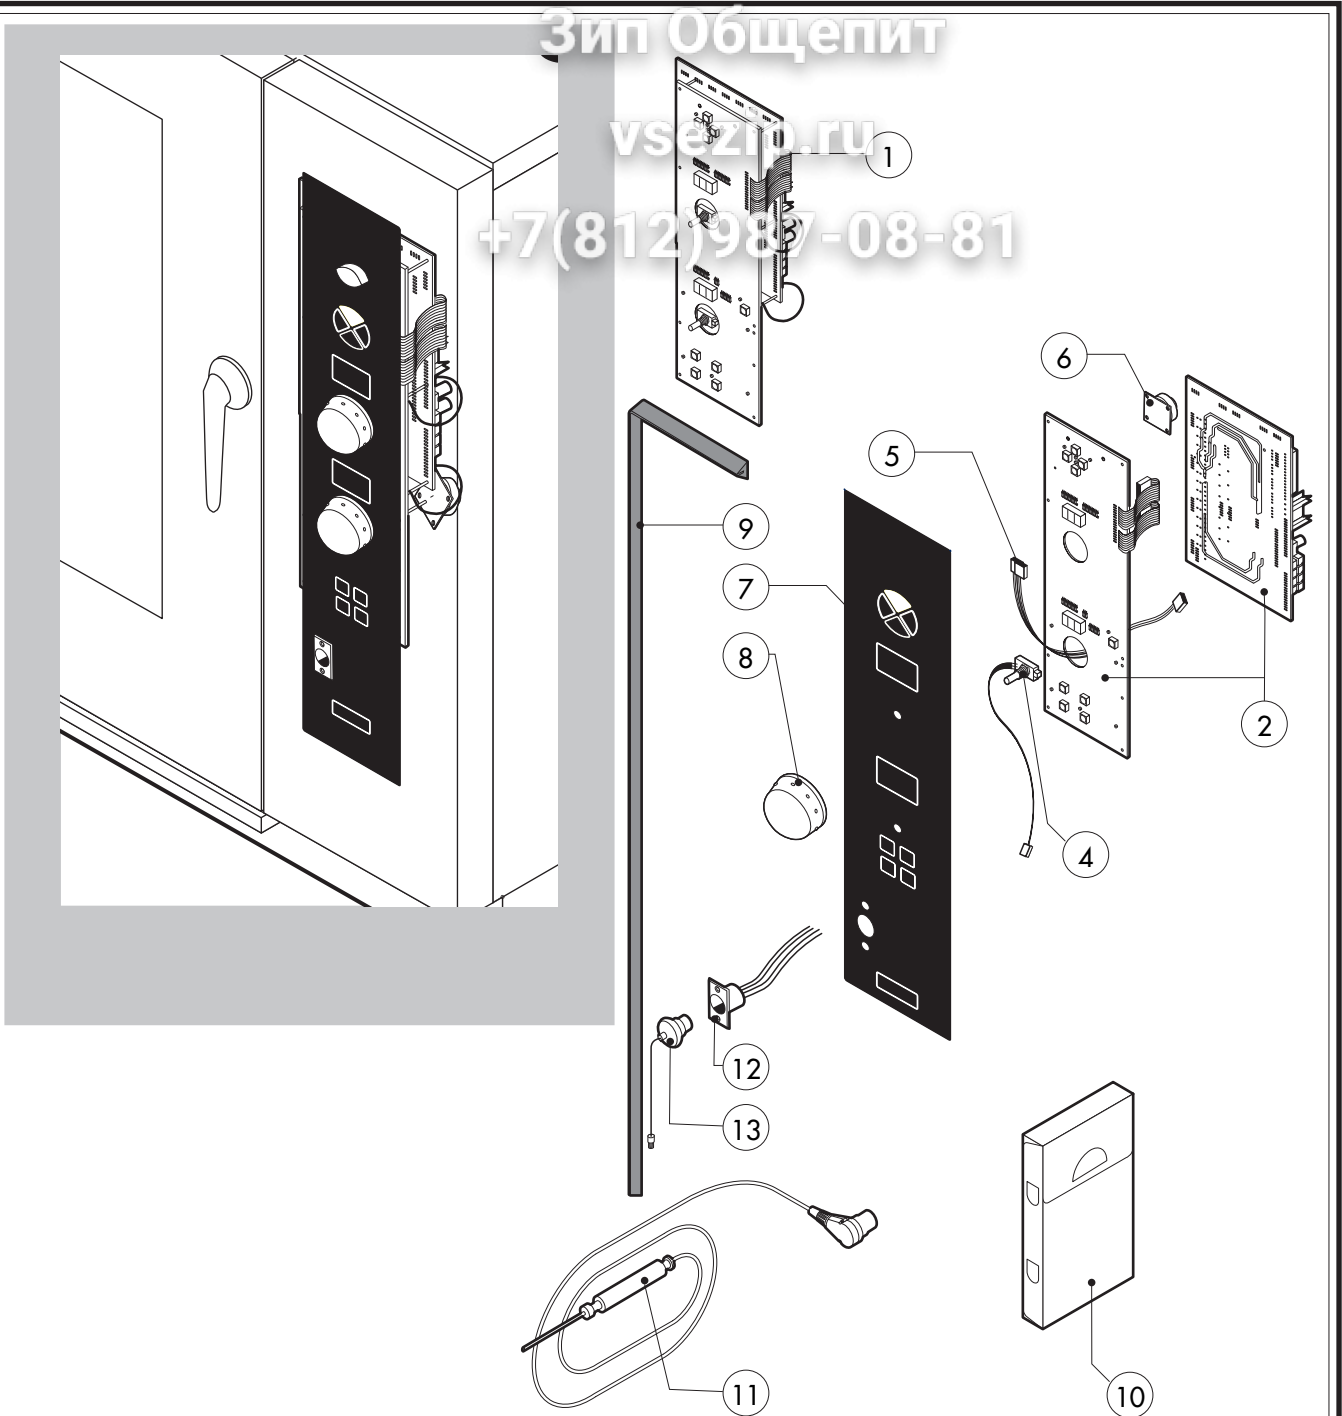

Зип Общепит

vsezip.ru

+7(812)9887-08-81

POS.	CODE	PIECES	DESCRIPTION
1	R65301300	1	CONTROL PANEL P.C. BOARD
2	R65301320	1	FRONT PC BOARD "D" MOD
4	R65301450	2	FRONT PC BOARD ENCODER
5	R65301340	1	PC BOARD FLAT CABLE
6	R65301440	1	PC BOARD BUZZER
7	R67013090	1	PLATE
8	R69030260	2	KNOB
9	R70044400	1	CONTROL PANEL GASKET
10	R86020420	1	CORE TEMPERATURE PROBE BOX
11	R65321120	1	CORE TEMPERATURE PROBE
12	R65320920	1	CORE TEMPERATURE PROBE FEMALE CONNECTOR
13	R65321020	1	COVER FOR FEMALE CONNECTOR

POS.	CODE	PIECES	DESCRIPTION