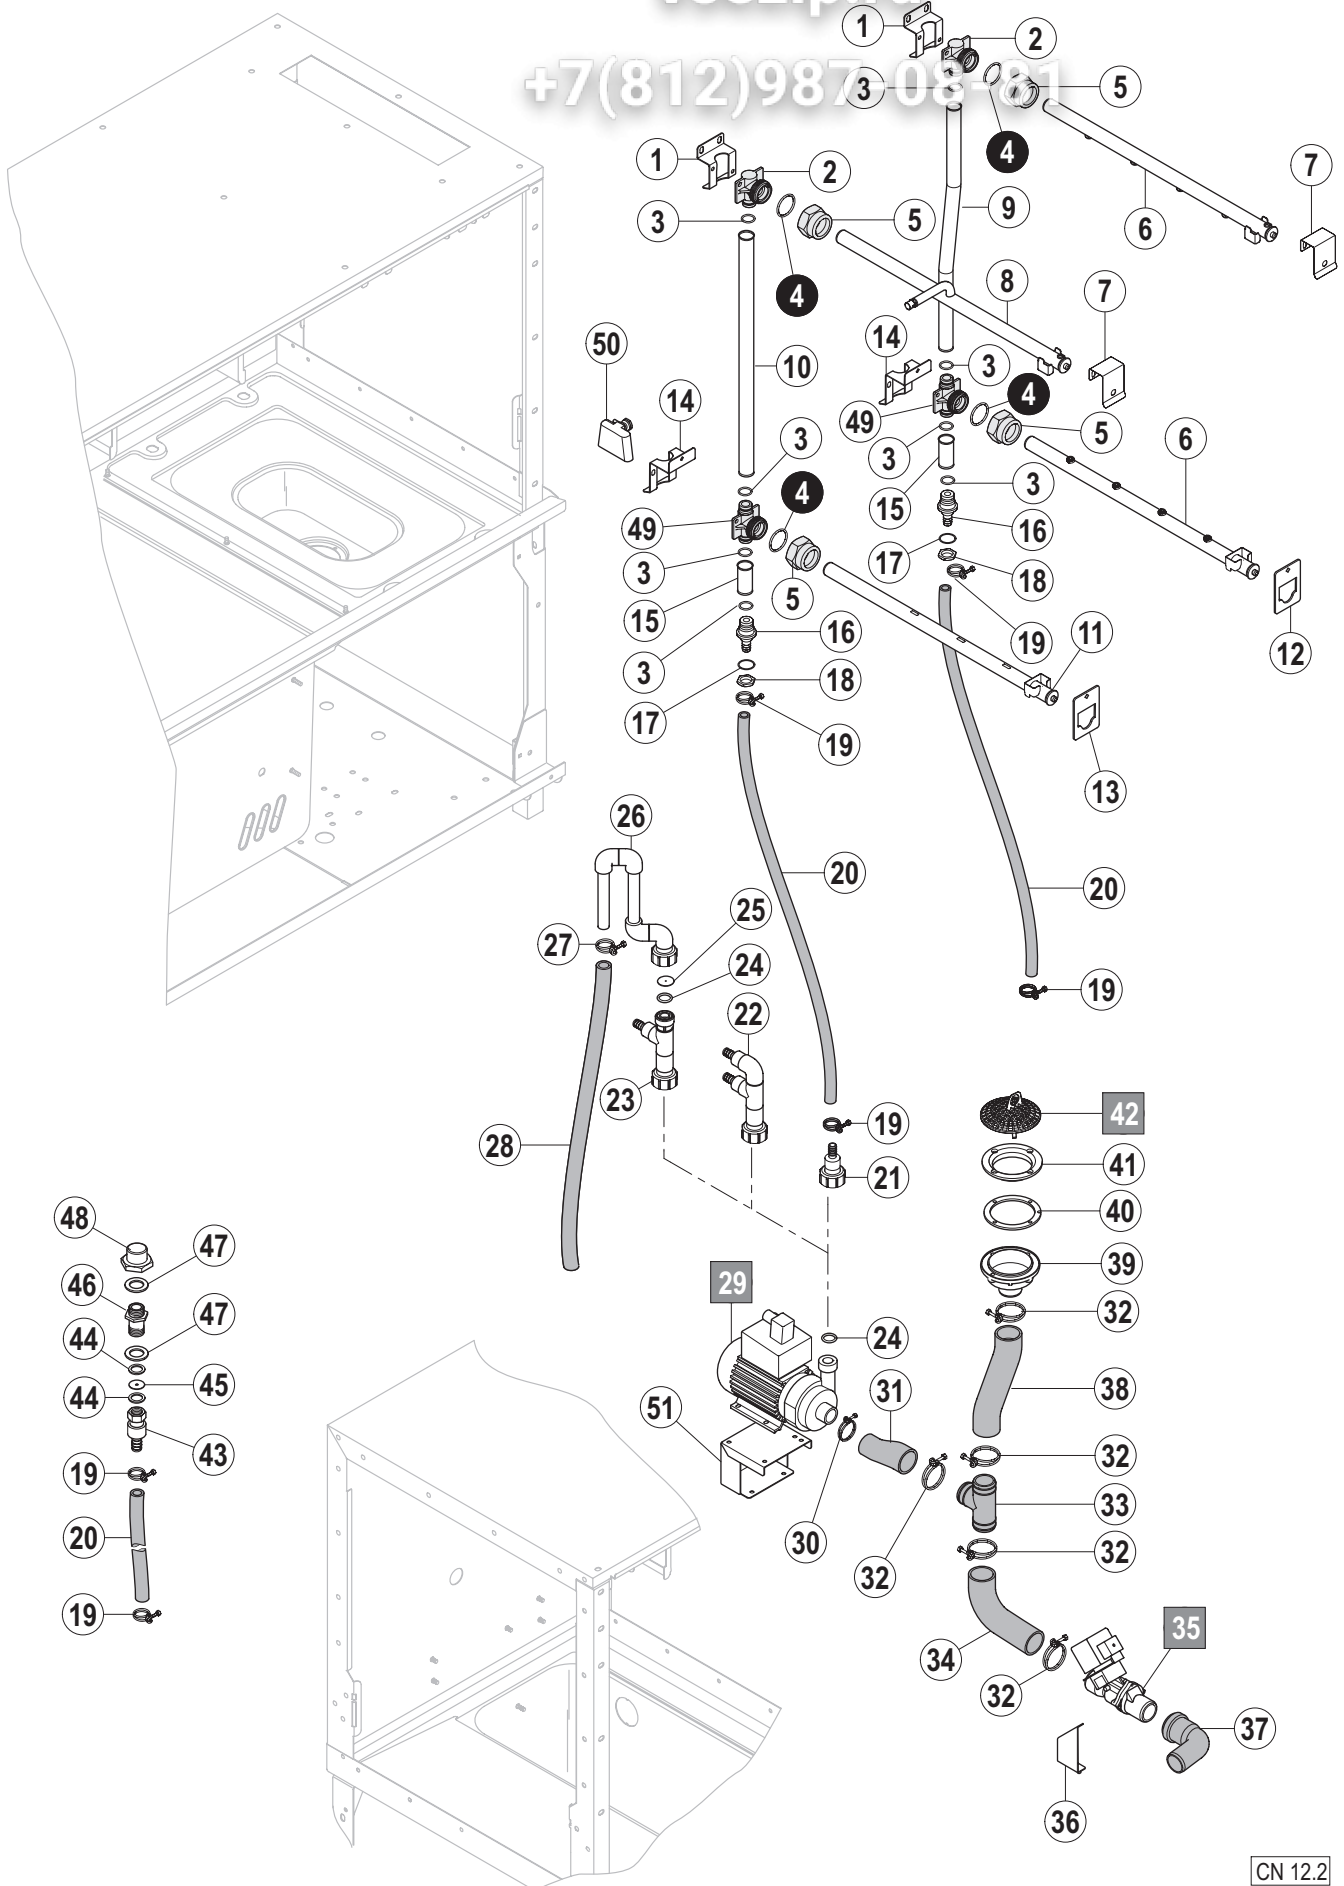

12.2

vsezip.ru

+7(812)987-08-81

Pos.	A	B			X [mm]	Bemerkung / Remarks / Remarques
		CS	CN	CP		
01		01-291337-001	=			
02		01-245318-002	=			
03		01-245340-001	=			
04		00-884505-002	=			
05		00-885572-001	=			
06		01-291340-001	=			
07		01-245062-001	=			
08		01-291305-001	=			Duo-Spülung / dual rinse / double rinçage
	L/R	---	01-291305-002	---		3-fach Spülung / triple rinse / triple rinçage
	R/L	---	01-291305-003	---		3-fach Spülung / triple rinse / triple rinçage
09		01-245323-003	=			
10		01-291297-002	=			
11		01-291305-001	=			
12		01-291351-001	=			
13	L/R	01-291351-002	=			
	R/L	01-291351-003	=			
14		01-291341-001	=			
15		01-291297-001	=			
16		01-245329-001	=			
17		01-245340-002	=			
18		00-172739-009	=			
19		00-323945-022	=			
20		01-245571-001	=			L=1000 mm
21		00-895735-001	=			
22		---	01-291679-001	---		
23		---	01-291679-002	---		
24		---	00-067500-072	---		
25		---	00-699119-041	---		
26		---	01-245742-001	---		
27		---	00-323945-033	---		
28		---	00-226994-009	---		L=900 mm
29		---	00-323592-...	---		siehe Schaltplan / see wiring diagram / voir schéma de câblage
30		00-323945-040	=			
31		01-291526-001	=			
32		00-323945-053	=			
33		01-291562-001	=			
34		01-291527-001	=			
35		00-774683-...	=			siehe Schaltplan / see wiring diagram / voir schéma de câblage
36		01-291686-001	=			
37		00-230080-002	=			
38		01-291525-001	=			
39		01-291536-001	=			
40		00-324056-000	=			
41		00-324053-000	=			
42		00-775750-001	=			
43		---	01-245992-002	---		
44		---	00-172986-034	---		
45		---	01-245857-005	---		
46		---	01-245850-001	---		
47		---	00-172986-027	---		

12.2