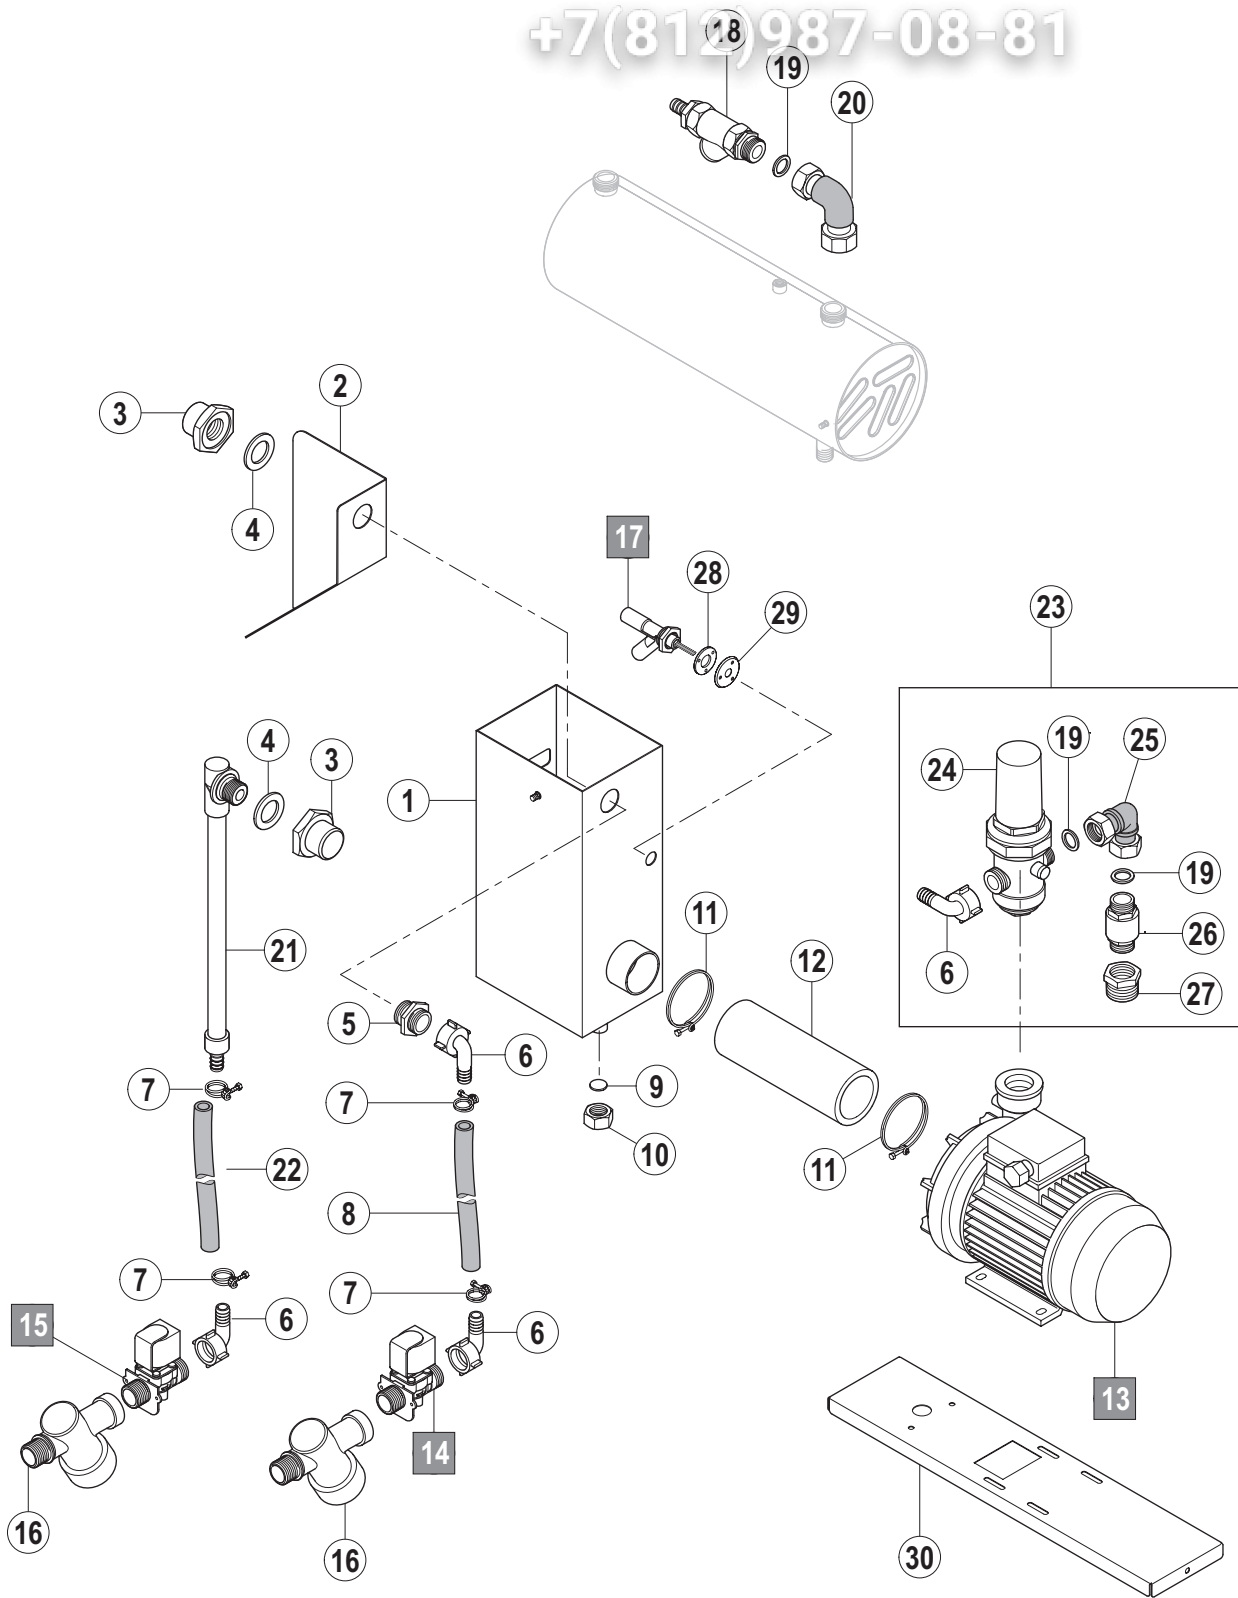

13.2

Автомобильное
vsezip.ru
+7(812)987-08-81

Pos.	A	B			X [mm]	Bemerkung / Remarks / Remarques
		CS	CN	CP		
01		---	01-291436-001	=		
02		---	01-291662-001	=		
03		---	00-774670-001	=		
04		---	00-172986-027	=		
05		---	00-227931-000	=		
06		---	00-299240-001	=		
07		---	00-323945-022	=		
08		---	01-245571-013	=		L=1200 mm
09		---	00-168611-022	=		
10		---	00-600588-000	=		
11		---	00-323945-064	=		
12		---	00-693255-031	=		
13		---	00-897662-...	=		siehe Schaltplan / see wiring diagram / voir schéma de câblage
14		---	00-297808-012	=		Warmwasser / hot water / eau chaude
15		---	00-297808-010	=		Kaltwasser / cold water / eau froide
16		---	00-774810-001	=		
17		---	00-735171-002	=		
18		---	01-243891-002	=		
19		---	00-168611-009	=		
20		---	01-245560-003	=		
21		---	00-897686-001	=		
22		---	01-245571-002	=		L=2000 mm
23		---	01-291709-001	=		
24		---	00-229110-002	=		
25		---	01-291708-001	=		
26		---	00-897668-001	=		
27		---	00-603076-000	=		
28		---	00-774034-001	=		
29		---	00-774010-001	=		
30		---	01-296094-001	=