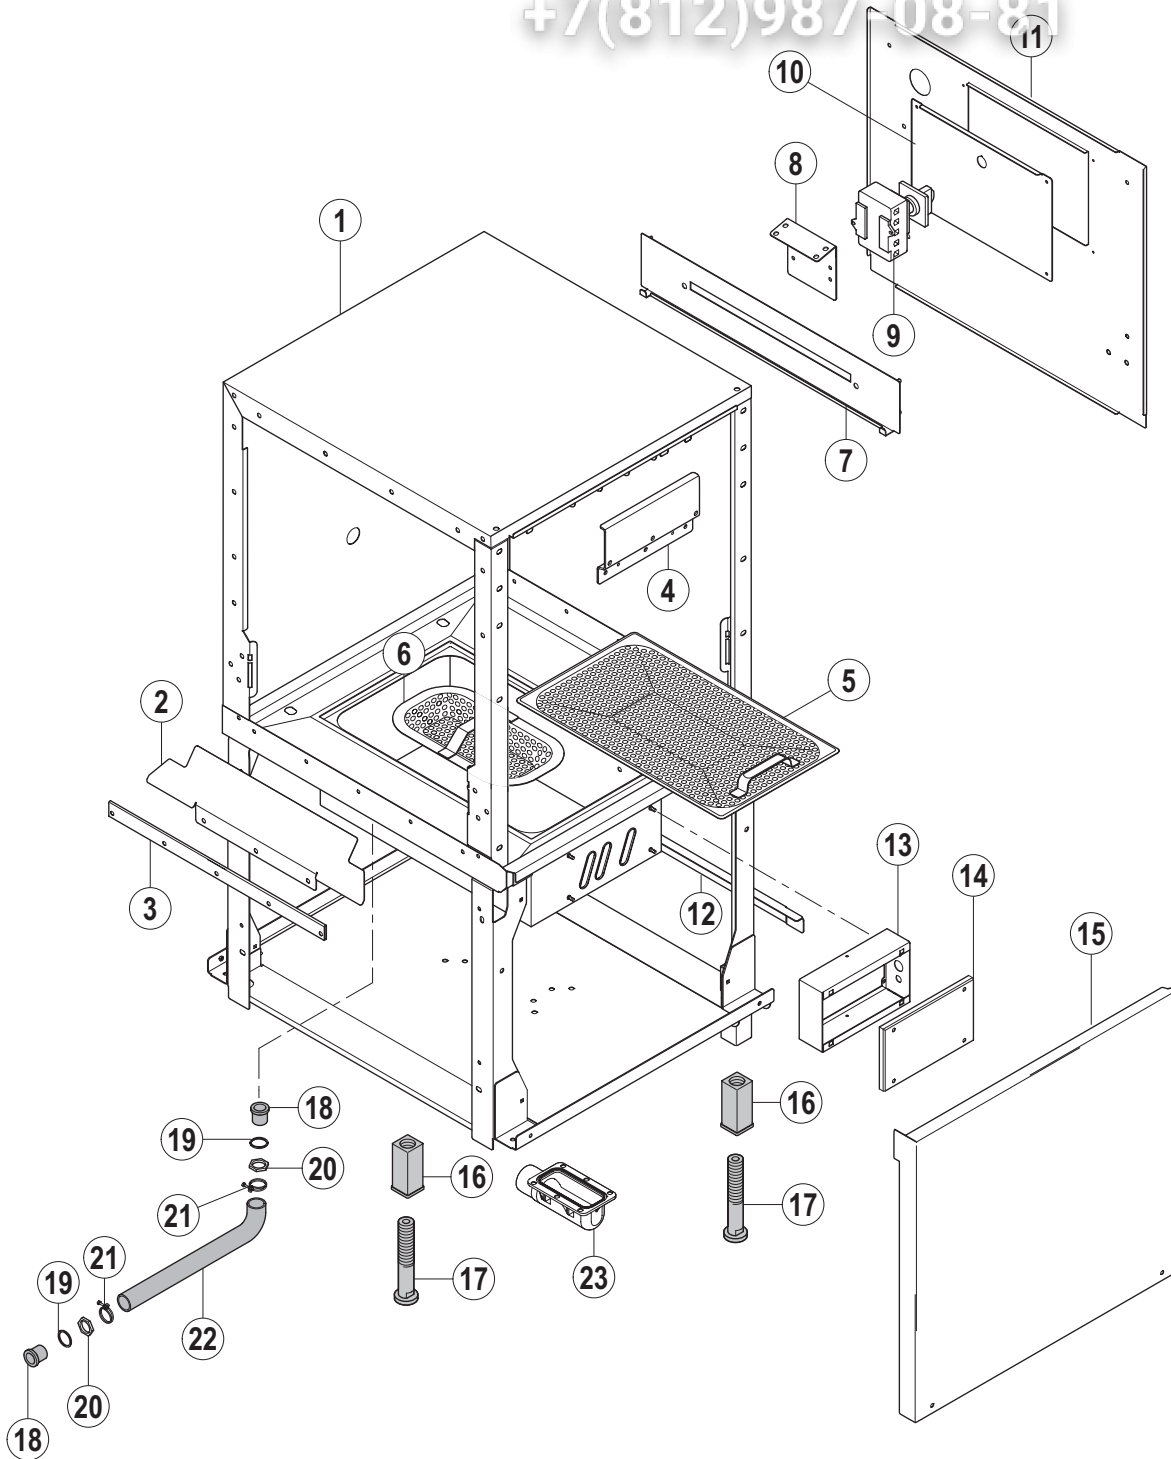

08.1

www.vsezip.ru
7(812)987-08-81

Pos.	A	B			X [mm]	Bemerkung / Remarks / Remarques
		CS	CN	CP		
01	L/R	---	01-291880-001	01-291880-003		
	R/L		01-291880-002	01-291880-004		
02		---	00-896430-003	=		
03		---	00-325155-003	=		
04		---	01-245279-002	=		
05		---	---	01-245118-010		
06		---	00-868460-001	---		
07		---	01-291434-001	=		
08		---	01-291425-002	---		
09		---	00-785574-...	---		siehe Schaltplan / see wiring diagram / voir schéma de câblage
10		---	01-291427-001	---		
11	L/R	---	01-291419-001	---		
	R/L		01-291419-002	---		
12		---	01-291432-011	=		
13		---	---	01-245655-002		
14		---	---	01-245656-004		
15	L/R	---	01-291407-007	01-291407-008		
	R/L		01-291407-006	01-291407-008		
16		---	00-325008-001	=		
17		---	00-325007-001	=		
18		---	00-229446-003	=		
19		---	00-168611-011	=		
20		---	00-172739-002	=		
21		---	00-323945-033	=		
22		---	00-898242-003	=		
23		---	00-325529-001	=		
24		---	01-240288-001	=		
25		---	00-883838-001	=