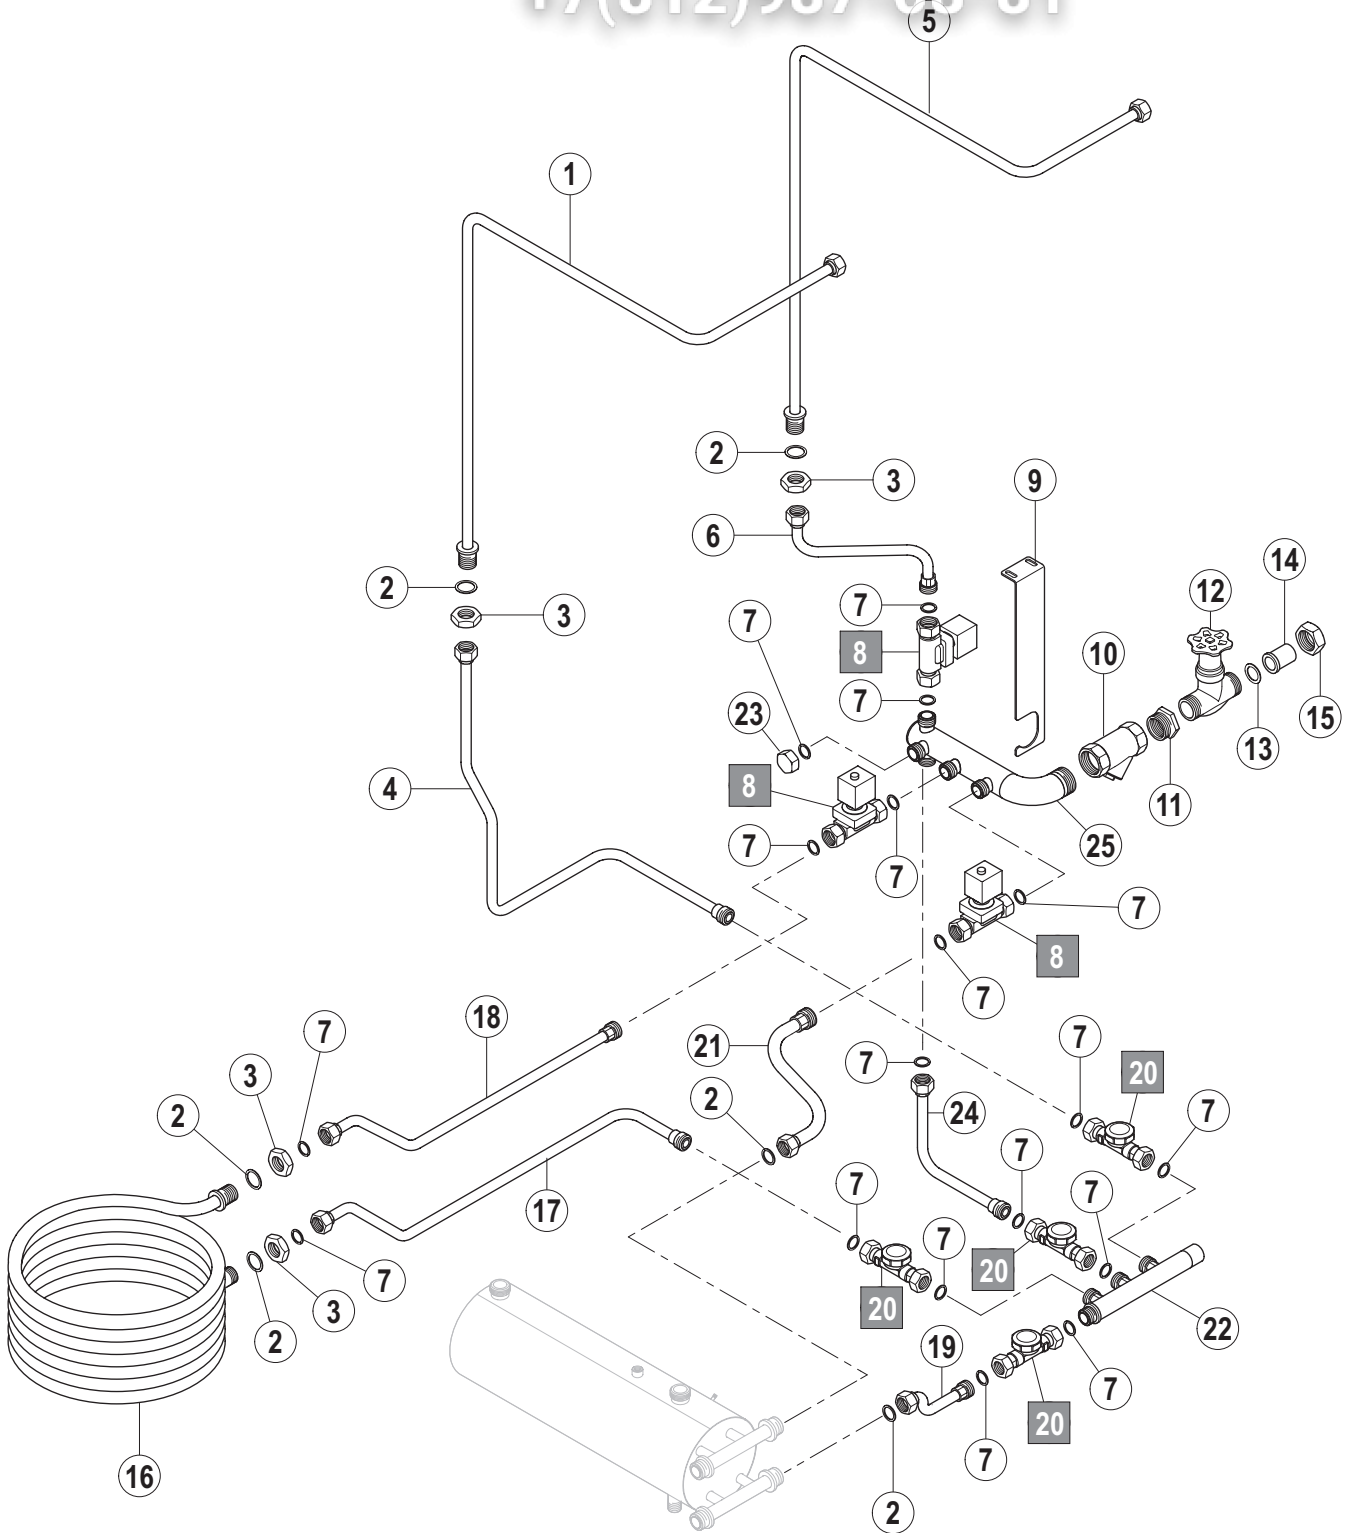

20.1

vsezip.ru

+7(812)987-08-81

Pos.	A	B			X [mm]	Bemerkung / Remarks / Remarques
		CS	CN	CP		
01	L/R	---	01-291891-001	---		mit CDS-Trocknung / with CDS dryer / avec séchage CDS
	R/L	---	01-291891-003	---		mit CDS-Trocknung / with CDS dryer / avec séchage CDS
	L/R	---	01-291897-001	---		mit CDC-Trocknung / with CDC dryer / avec séchage CDC
	R/L	---	01-291897-003	---		mit CDC-Trocknung / with CDC dryer / avec séchage CDC
02		---	00-304084-010	---		
03		---	00-609698-000	---		
04	L/R	---	01-291919-001	---		mit CDS-Trocknung / with CDS dryer / avec séchage CDS
	R/L	---	01-291932-001	---		mit CDS-Trocknung / with CDS dryer / avec séchage CDS
	L/R	---	01-291919-002	---		mit CDC-Trocknung / with CDC dryer / avec séchage CDC
	R/L	---	01-291932-002	---		mit CDC-Trocknung / with CDC dryer / avec séchage CDC
05	L/R	---	01-291891-002	---		mit CDS-Trocknung / with CDS dryer / avec séchage CDS
	R/L	---	01-291891-004	---		mit CDS-Trocknung / with CDS dryer / avec séchage CDS
	L/R	---	01-291897-002	---		mit CDC-Trocknung / with CDC dryer / avec séchage CDC
	R/L	---	01-291897-004	---		mit CDC-Trocknung / with CDC dryer / avec séchage CDC
06		---	01-2919907-001	---		mit CDS-Trocknung / with CDS dryer / avec séchage CDS
		---	01-2919907-002	---		mit CDC-Trocknung / with CDC dryer / avec séchage CDC
07		---	00-302574-014	---		
08		---	01-245593-001	---		Dampf / steam / vapeur 1 - 3,5 bar
		---	01-245593-002	---		Dampf / steam / vapeur <= 1 bar
09		---	01-291929-001	---		
10		---	00-774429-001	---		
11		---	00-609276-000	---		
12		---	00-165829-102	---		
13		---	00-300084-007	---		
14		---	00-846944-002	---		
15		---	00-609460-000	---		
16		---	01-245647-002	---		
17	L/R	---	01-291917-001	---		
	R/L	---	01-291917-002	---		
18		---	01-291905-001	---		
19		---	01-291915-001	---		
20		---	01-245603-002	---		
21		---	01-291899-001	---		
22		---	01-291912-001	---		
23		---	01-245605-001	---		
24		---	01-291909-001	---		
25		---	01-291902-001	---