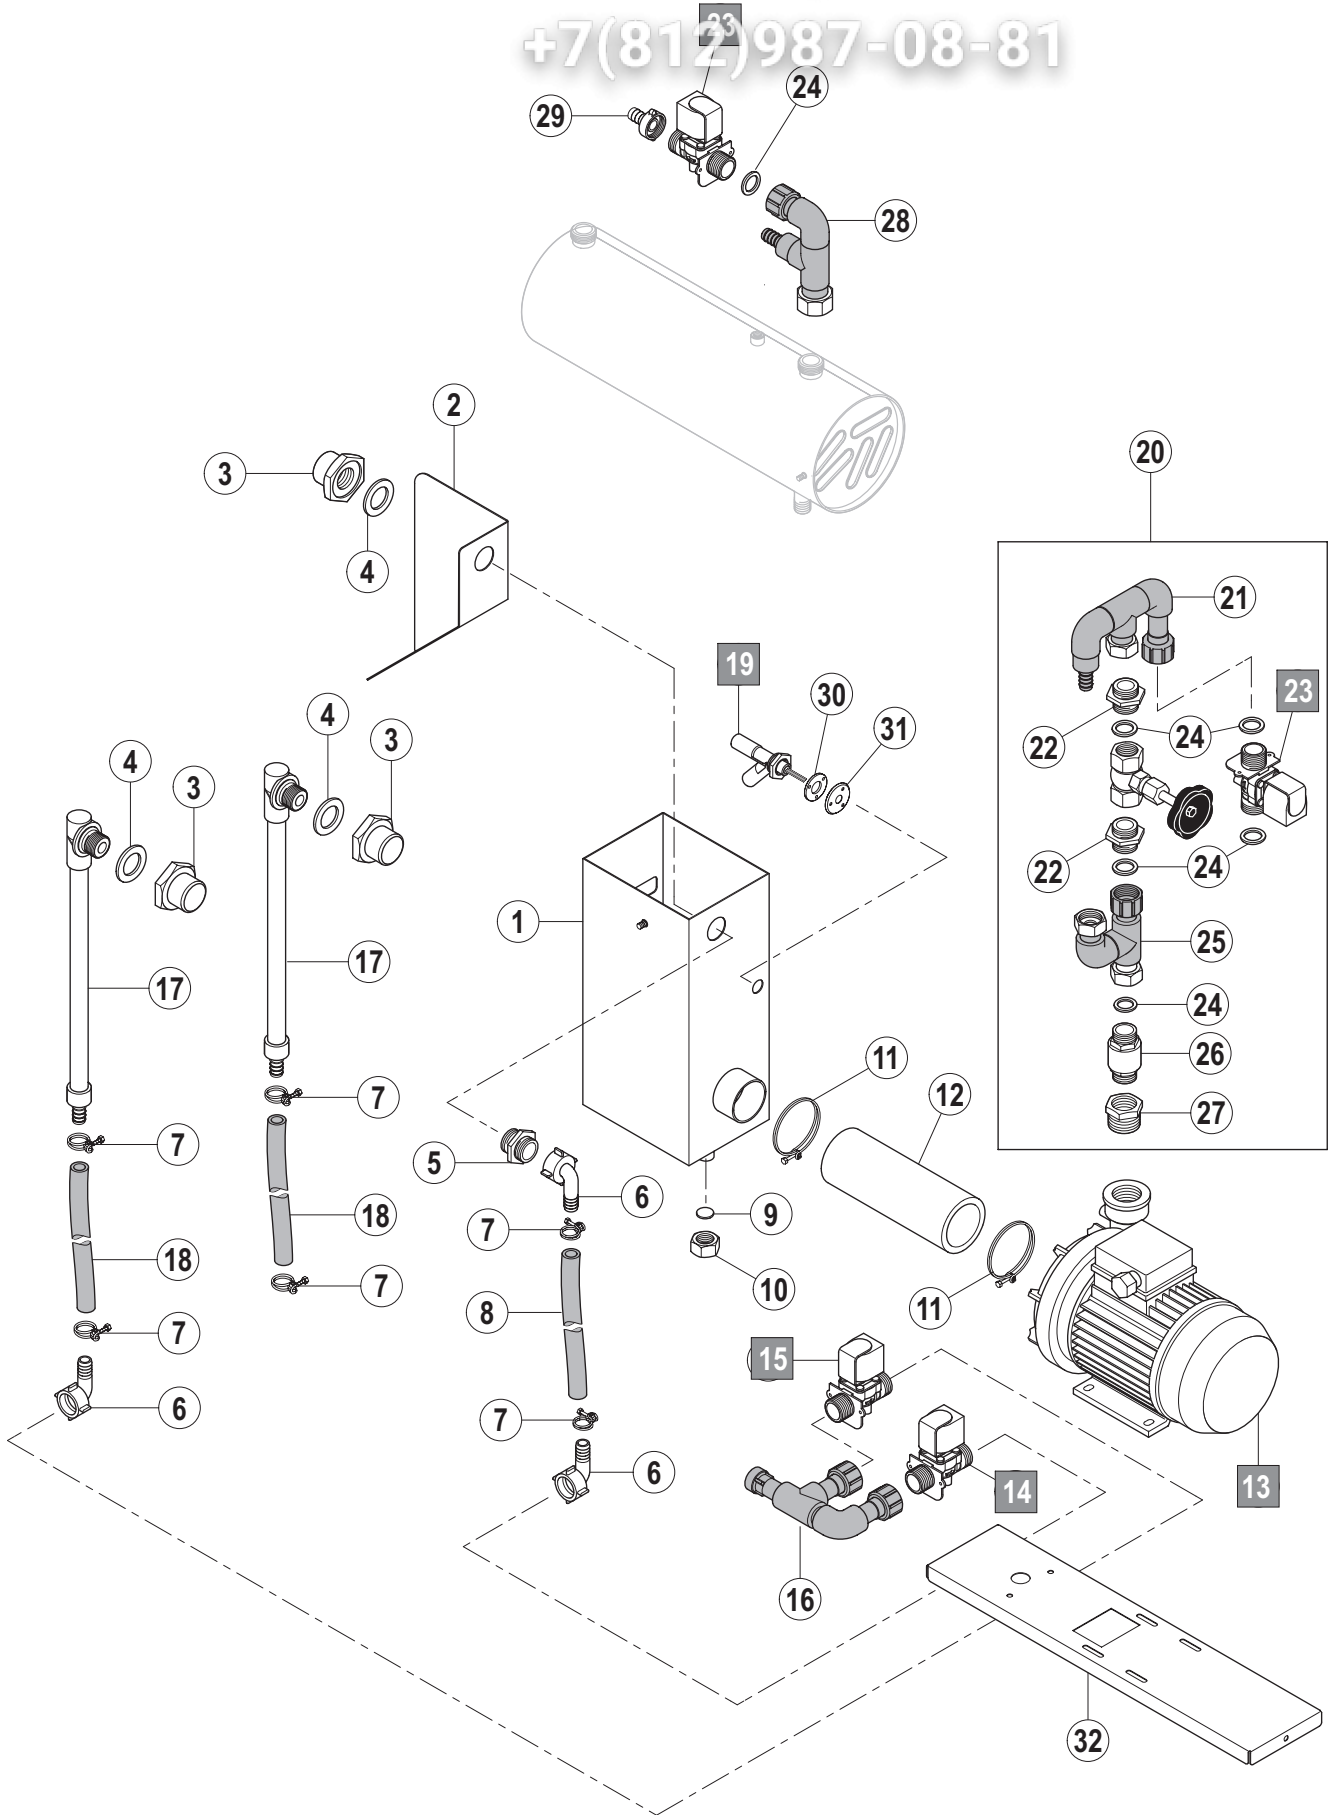

13.3

www.vsezip.ru
+7(812)987-08-81

Pos.	A	B			X [mm]	Bemerkung / Remarks / Remarques
		CS	CN	CP		
01		---	01-291436-001	---		
02		---	01-291662-001	---		
03		---	00-774670-001	---		
04		---	00-172986-027	---		
05		---	00-227931-000	---		
06		---	00-299240-001	---		
07		---	00-323945-022	---		
08		---	01-245571-013	---		L=1200 mm
09		---	00-168611-022	---		
10		---	00-600588-000	---		
11		---	00-323945-064	---		
12		---	00-693255-031	---		
13		---	00-897662-...	---		siehe Schaltplan / see wiring diagram / voir schéma de câblage
14		---	00-297808-008	---		Kaltwasser / cold water / eau froide
15		---	00-297808-012	---		Warmwasser / hot water / eau chaude
16		---	00-775112-002	---		
17		---	00-897686-001	---		
18		---	01-245571-002	---		L=2000 mm
19		---	00-735171-002	---		
20		---	01-291709-002	---		
21		---	01-245694-002	---		
22		---	00-227931-000	---		
23		---	00-297808-001	---		
24		---	00-168611-009	---		
25		---	01-245693-001	---		
26		---	00-897668-001	---		
27		---	00-603076-000	---		
28		---	01-245560-005	---		
29		---	00-302201-001	---		
30		---	00-774034-001	---		
31		---	00-774010-001	---		
32		---	01-296094-001	---