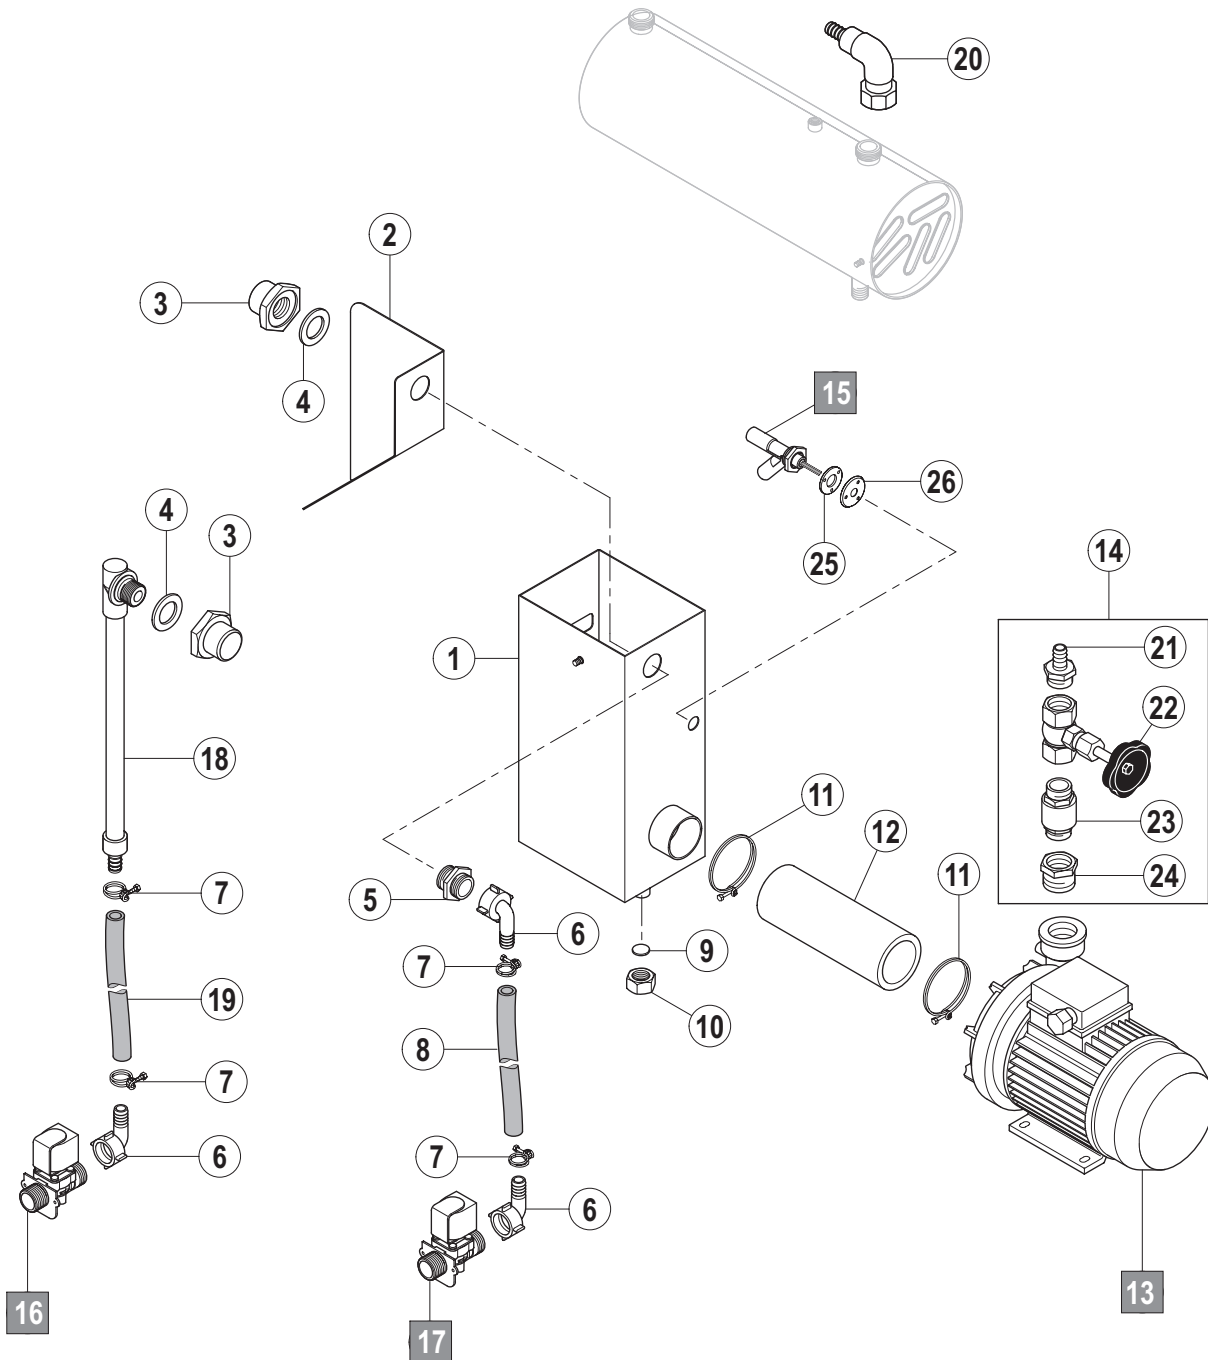

13.1

vsezip.ru
+7(812)987-08-81

Pos.	A	B			X [mm]	Bemerkung / Remarks / Remarques
		CS	CN	CP		
01		01-291436-001	=	---		
02		01-291662-001	=	---		
03		00-774670-001	=	---		
04		00-172986-027	=	---		
05		00-227931-000	=	---		
06		00-299240-001	=	---		
07		00-323945-022	=	---		
08		01-245571-013	=	---		L=1200 mm
09		00-168611-022	=	---		
10		00-600588-000	=	---		
11		00-323945-064	=	---		
12		00-693255-031	=	---		
13		00-897662-...	=	---		siehe Schaltplan / see wiring diagram / voir schéma de câblage
14		01-241859-001	=	---		
15		00-735171-002	=	---		
16		00-297808-012	=	---		Warmwasser / hot water / eau chaude
17		00-297808-010	=	---		Kaltwasser / cold water / eau froide
18		00-897686-001	=	---		
19		01-245571-002	=	---		L=2000 mm
20		01-245560-001	=	---		
21		00-897680-001	=	---		
22		01-241853-002	=	---		
23		00-897668-001	=	---		
24		00-603076-000	=	---		
25		00-774034-001	=	---		
26		00-774010-001	=	---