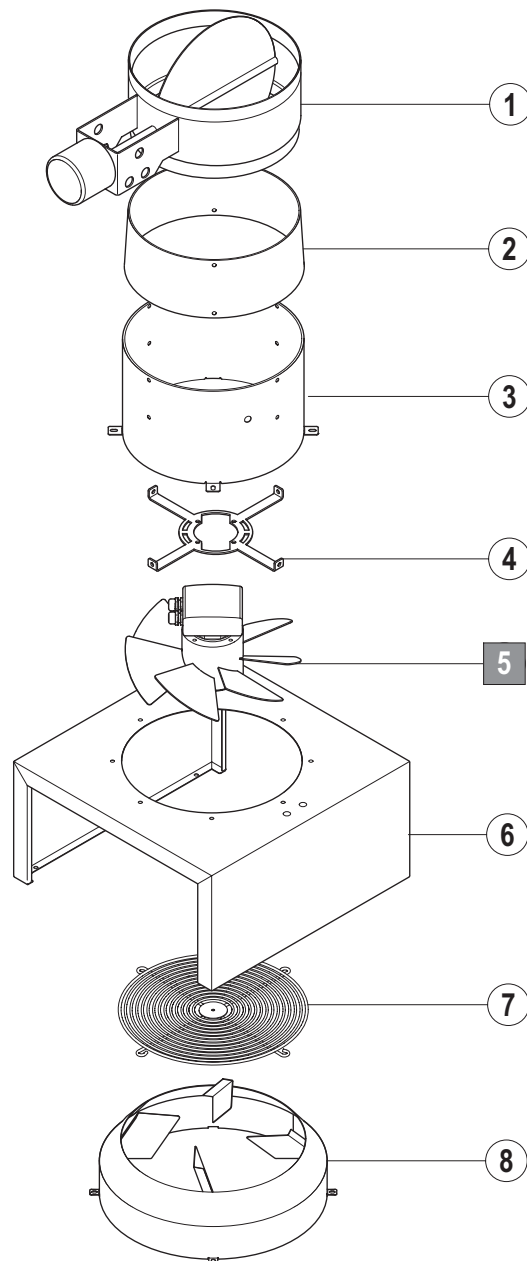

**Зип Общепит**  
**vsezip.ru**  
**+7(812)987-08-81**

**CS / CN / CP**

**Wärmerückgewinnung**

**Heat recovery**

**Récupération de la chaleur**

14.1

vsezip.ru  
+7(812)987-08-81

Pos.	A	B			X [mm]	Bemerkung / Remarks / Remarques
		CS	CN	CP		
01		---	01-245744-002	=		
02		---	00-781492-...	=		siehe Schaltplan / see wiring diagram / voir schéma de câblage
03		---	01-245206-003	=		
04		---	00-227748-004	=		
05		---	00-227748-001	=		
06		---	01-291395-002	=		
07		---	01-291392-001	=		
08		---	01-291395-001	=		
09	L/R	---	01-291394-001	=		
	R/L	---	01-291394-002	=		
10		---	01-245490-007	=		standard
		---	01-245490-008	=		CrNi / SST / inox
11		---	01-245274-004	=		
12		---	01-245206-001	=		
13		---	00-323945-022	=		
14		---	01-245571-002	=		L=2000 mm
15		---	00-299240-001	=		