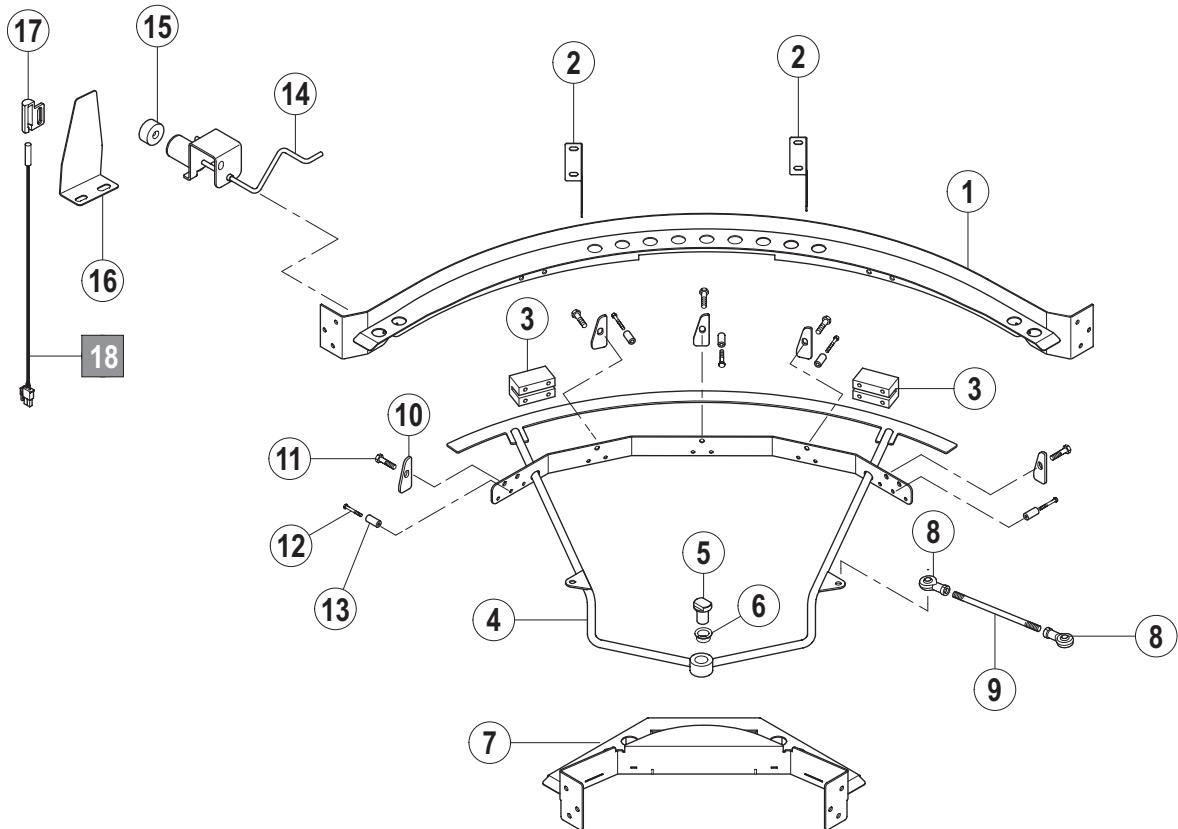

**Зип Общепит**  
**vsezip.ru**  
**+7(812)987-08-81**

**CS / CN / CP**

**C Vorwaschung**

**C prewash**

**C prélavage**

vsezip.ru  
+7(812)987-08-81

Pos.	A	B			X [mm]	Bemerkung / Remarks / Remarques
		CS	CN	CP		
01	L/R	---	01-291999-001	=		
	R/L	---	01-291999-002	=		
02		---	01-291429-001	=		
03	L/R	---	01-291409-001	=		
	R/L	---	01-291409-002	=		
04	L/R	---	01-291408-001	=		
	R/L	---	01-291408-002	=		
05		---	00-325008-001	=		
06		---	00-325007-001	=		
07		---	01-291289-001	=		
08		---	01-291515-001	=		
09	L/R	---	01-296137-001	=		
	R/L	---	01-296137-002	=		
10		---	01-245112-001	=		
11		---	01-245460-001	=		
12		---	01-245265-001	=		
13		---	00-323945-064	=		
14		---	01-291519-001	=		
15		---	00-325737-001	=		
16		---	00-230080-001	=		
17		---	00-229679-013	=		
18		---	00-229679-012	=		
19		---	00-325737-004	=		
20		---	00-230079-001	=		
21		---	00-229680-001	=		
22		---	00-377340-001	=		
23		---	00-323593-002	=		
24		---	00-229679-024	=		
25		---	00-325737-001	=		
26		---	01-245107-001	=		
27		---	01-245340-004	=		
28		---	01-245109-001	=		
29		---	00-323945-053	=		
30		---	01-291527-002	=		
31		---	00-774683-...	=		siehe Schaltplan / see wiring diagram / voir schéma de câblage
32		---	01-291684-002	=		
33		---	01-245621-002	=		
34		---	00-112467-000	=		
35		---	00-112674-000	=		
36		---	00-168611-021	=		
37		---	01-296000-001	=		
38		---	00-602476-000	=		
39		---	00-174994-013	=		
40		---	01-240288-001	=		
41		---	00-883838-001	=		