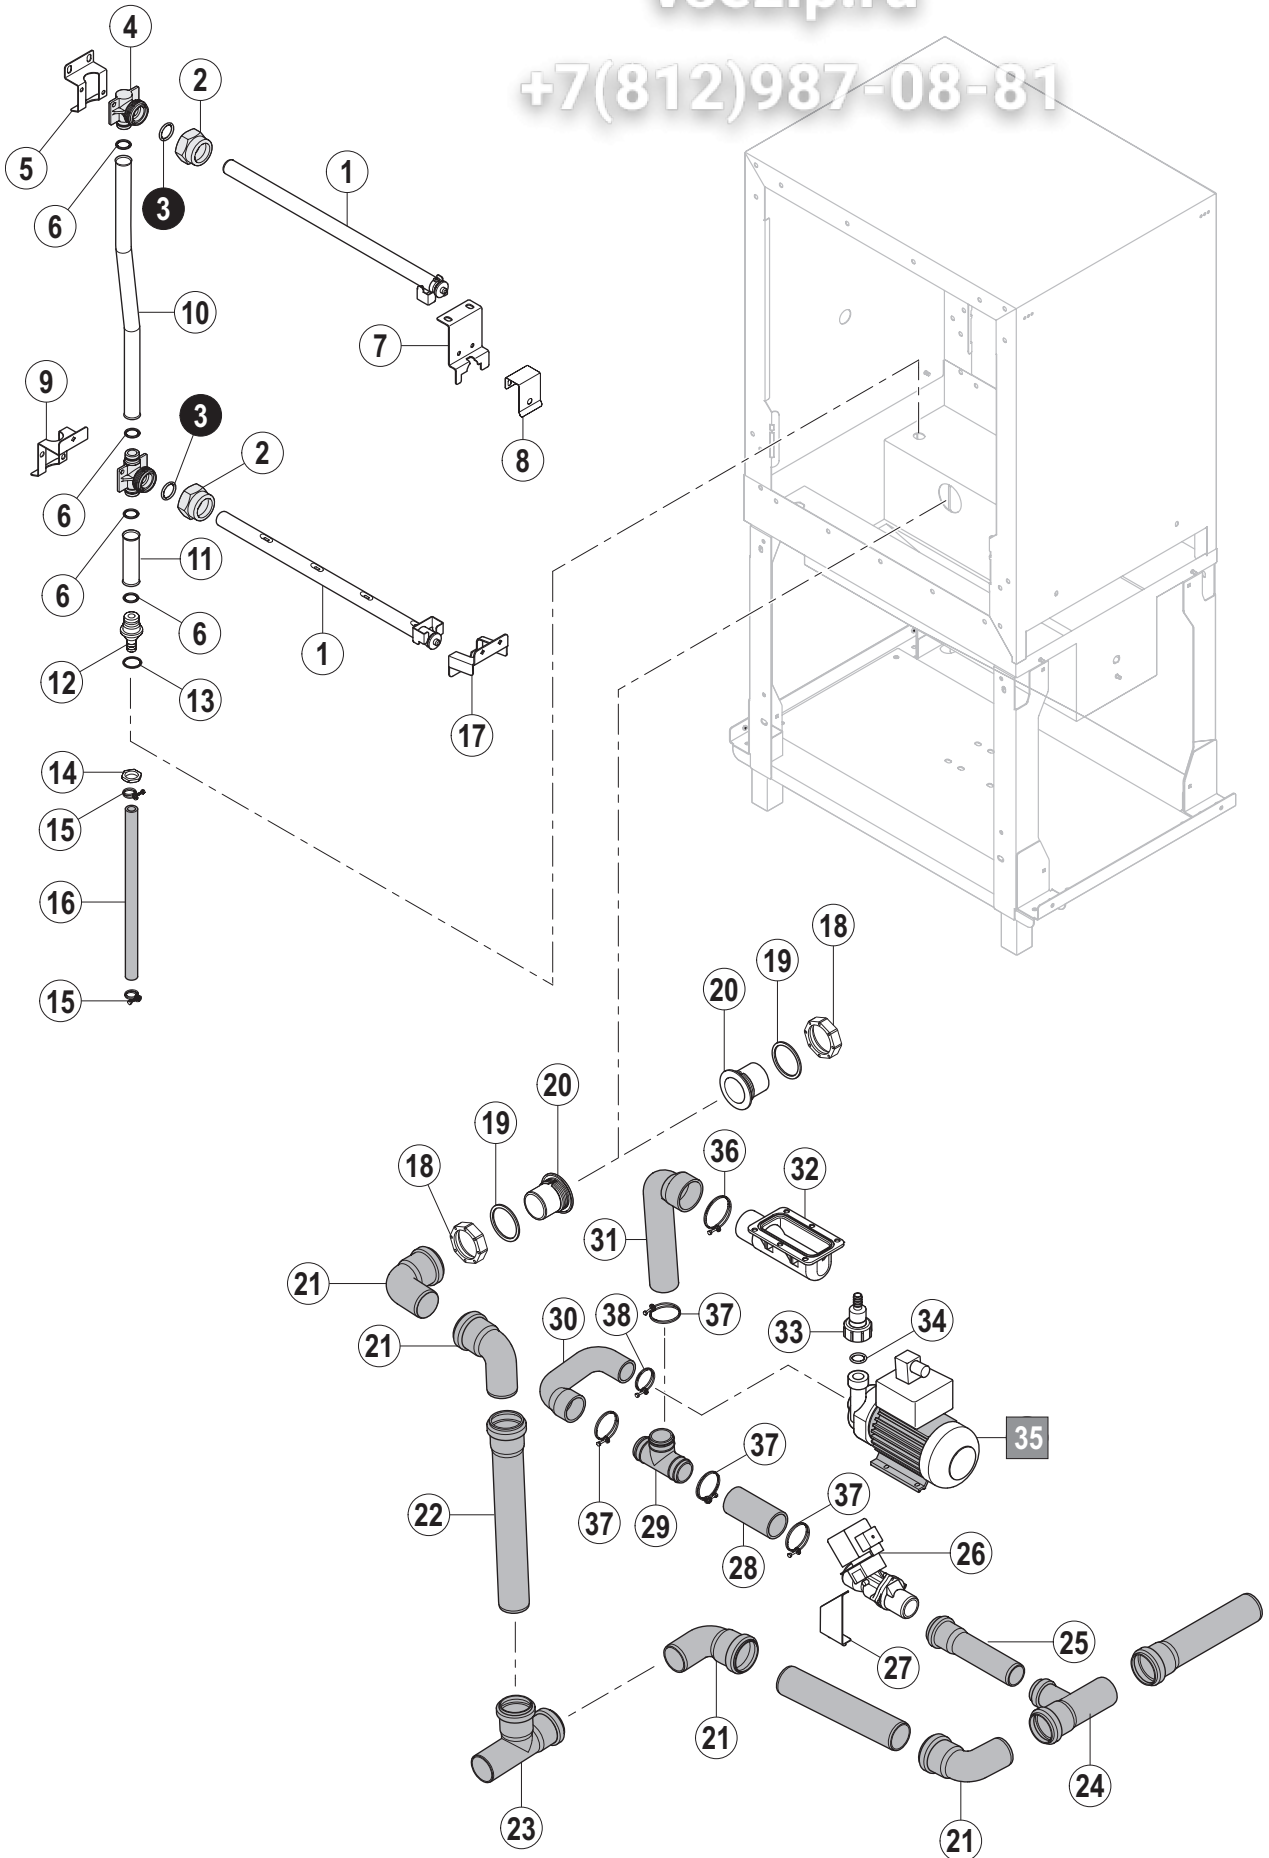

vsezip.ru

+7(812)987-08-81

Pos.	A	B			X [mm]	Bemerkung / Remarks / Remarques
		CS	CN	CP		
01		01-291307-001	=	=		
02		00-885572-001	=	=		
03		00-884505-002	=	=		
04		01-245318-002	=	=		
05		01-291337-001	=	=		
06		01-245340-001	=	=		
07		01-291495-001	=	=		
08		01-245062-001	=	=		
09		01-291341-001	=	=		
10		01-245323-003	=	=		
11		01-291297-003	=	=		
12		01-245329-001	=	=		
13		01-245340-002	=	=		
14		00-172739-009	=	=		
15		00-323945-022	=	=		
16		01-245571-014	=	=		
17		01-291494-001	=	=		
18		01-245165-001	=	=		
19		01-245460-001	=	=		
20		01-245112-001	=	=		
21		00-230080-001	=	=		
22		00-229679-015	=	=		
23		00-230079-001	=	=		
24		00-323593-002	=	=		
25		00-325706-011	=	=		
26		00-774683-...	=	=		siehe Schaltplan / see wiring diagram / voir schéma de câblage
27		01-291686-001	=	=		
28		01-291525-002	=	=		
29		01-291562-001	=	=		
30		01-291691-001	=	=		
31		01-242108-002	=	=		
32		00-325529-001	=	=		
33		00-895735-001	=	=		
34		00-067500-072	=	=		
35		00-781237-...	=	=		siehe Schaltplan / see wiring diagram / voir schéma de câblage
36		00-325945-064	=	=		
37		00-325945-053	=	=		
38		00-325945-043	=	=