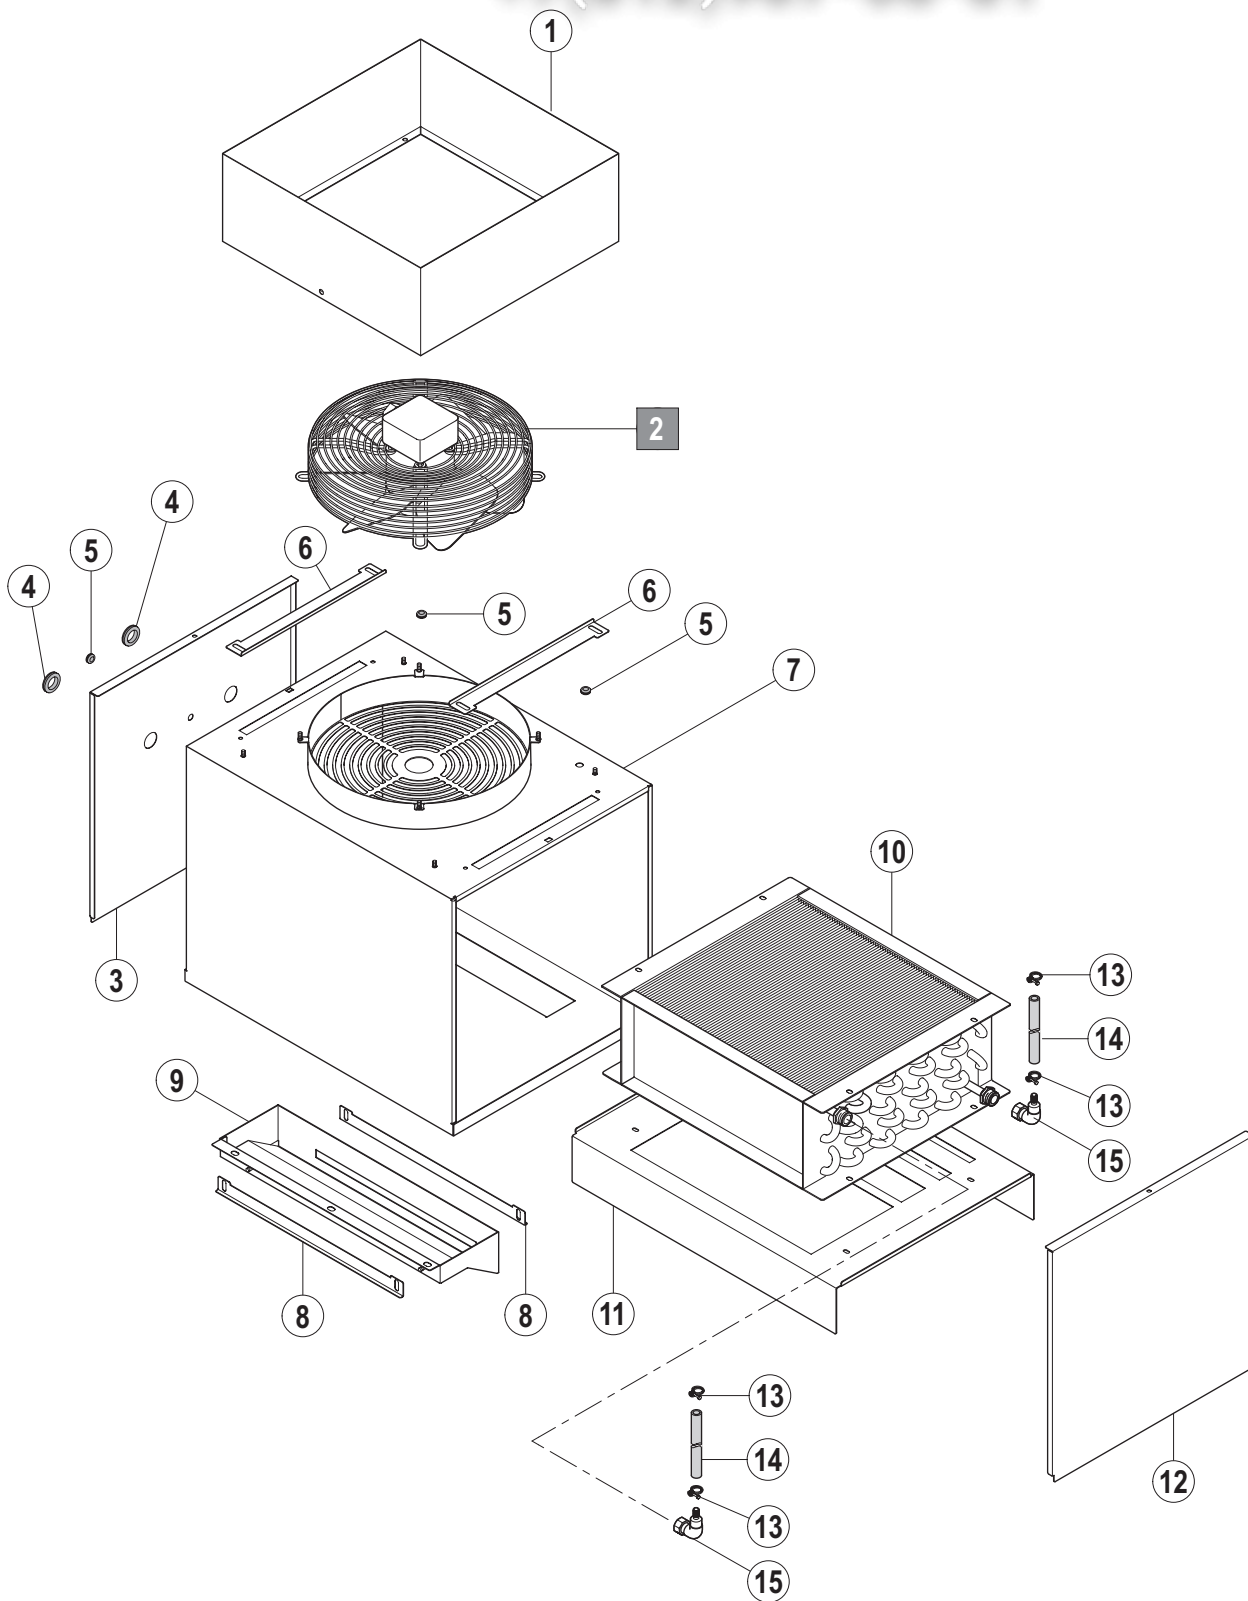

**Зип Общепит**  
**vsezip.ru**  
**+7(812)987-08-81**

**CS / CN / CP**

**Wärmerückgewinnung**

**Heat recovery**

**Récupération de la chaleur**

14.1

vsezip.ru  
+7(812)987-08-81

Pos.	A	B			X [mm]	Bemerkung / Remarks / Remarques
		CS	CN	CP		
01		---	01-245744-002	=		
02		---	00-781492-...	=		siehe Schaltplan / see wiring diagram / voir schéma de câblage
03		---	01-245206-003	=		
04		---	00-227748-004	=		
05		---	00-227748-001	=		
06		---	01-291395-002	=		
07		---	01-291392-001	=		
08		---	01-291395-001	=		
09	L/R	---	01-291394-001	=		
	R/L	---	01-291394-002	=		
10		---	01-245490-007	=		standard
		---	01-245490-008	=		CrNi / SST / inox
11		---	01-245274-004	=		
12		---	01-245206-001	=		
13		---	00-323945-022	=		
14		---	01-245571-002	=		L=2000 mm
15		---	00-299240-001	=		