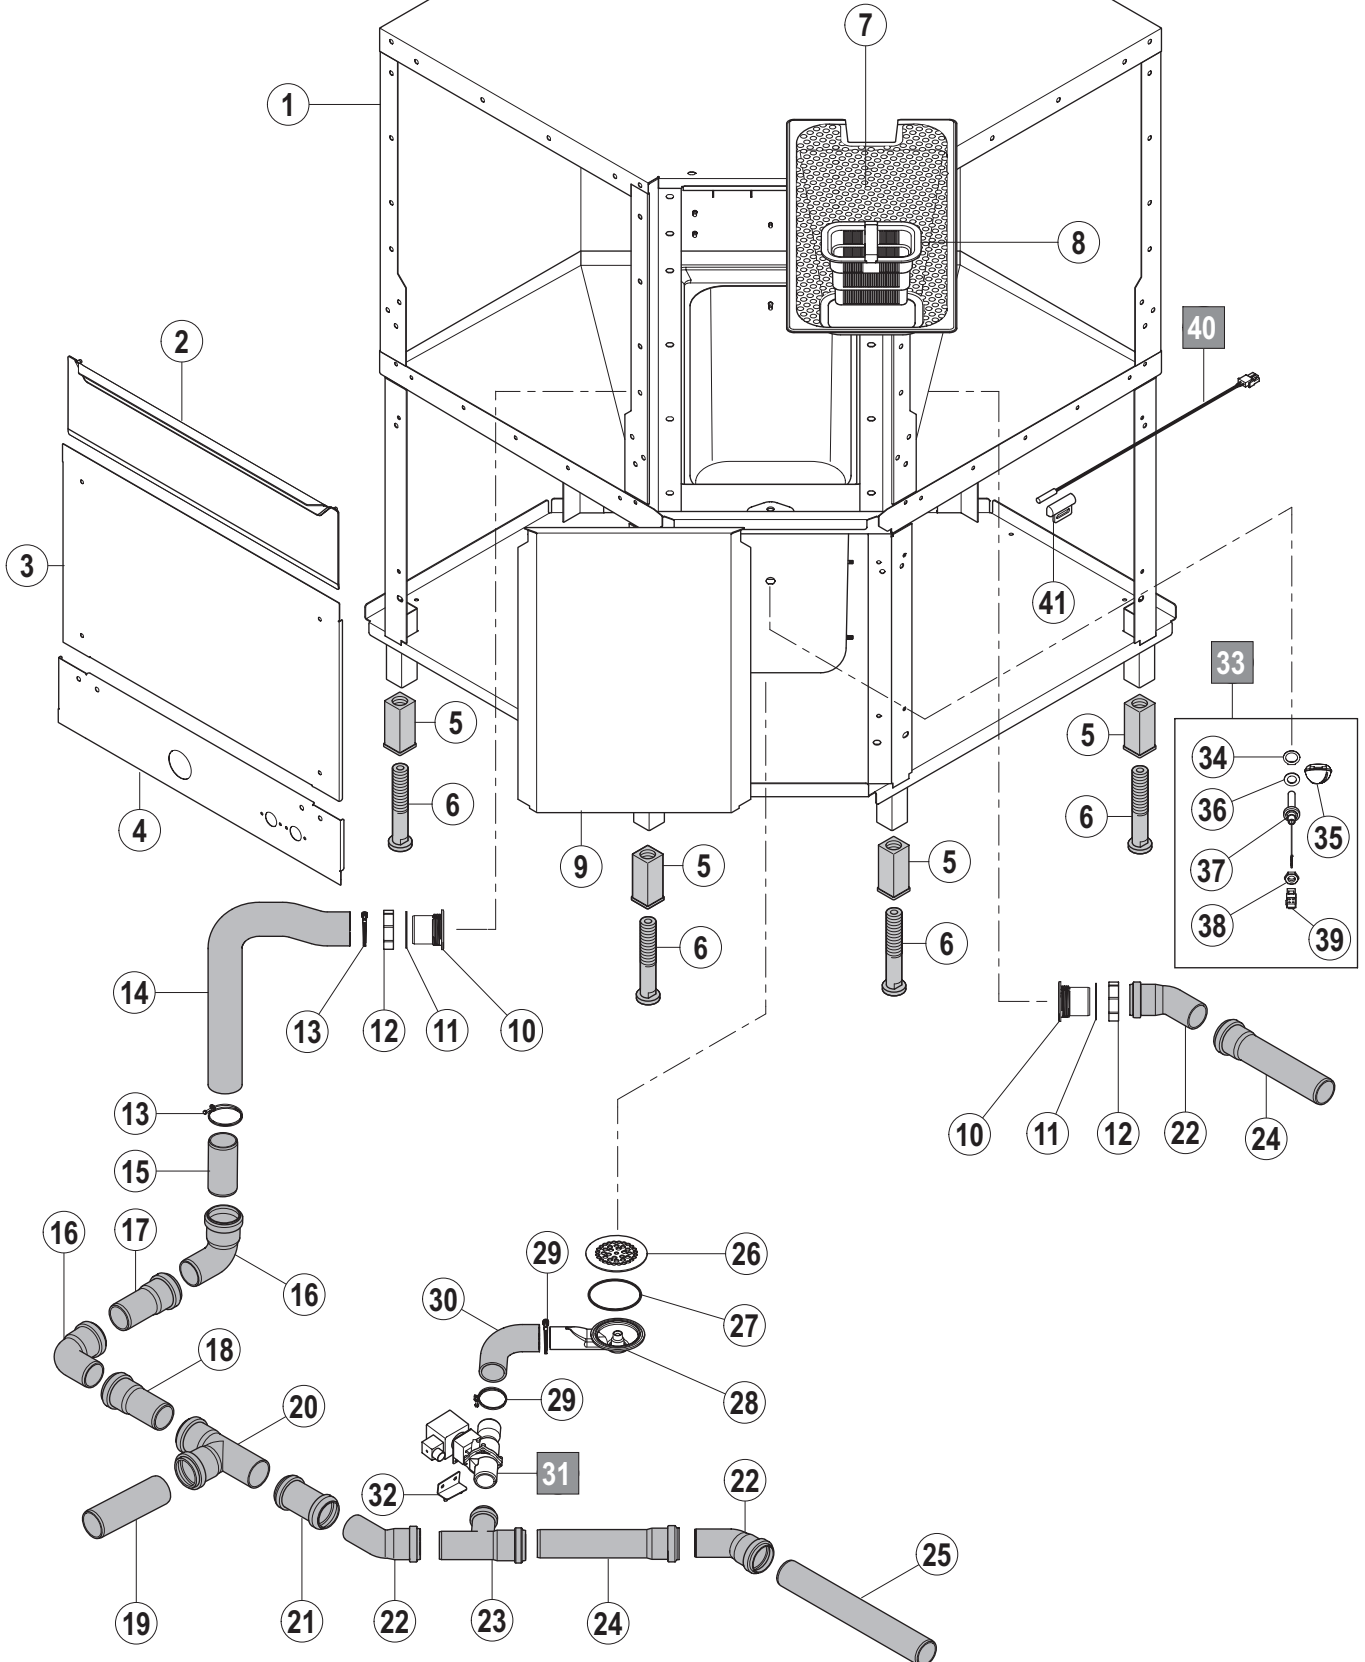

vsezip.ru
+7(812)987-08-81

Pos.	A	B			X [mm]	Bemerkung / Remarks / Remarques
		CS	CN	CP		
01	L/R	---	01-291999-001	=		
	R/L	---	01-291999-002	=		
02		---	01-291429-001	=		
03	L/R	---	01-291409-001	=		
	R/L	---	01-291409-002	=		
04	L/R	---	01-291408-001	=		
	R/L	---	01-291408-002	=		
05		---	00-325008-001	=		
06		---	00-325007-001	=		
07		---	01-291289-001	=		
08		---	01-291515-001	=		
09	L/R	---	01-296137-001	=		
	R/L	---	01-296137-002	=		
10		---	01-245112-001	=		
11		---	01-245460-001	=		
12		---	01-245265-001	=		
13		---	00-323945-064	=		
14		---	01-291519-001	=		
15		---	00-325737-001	=		
16		---	00-230080-001	=		
17		---	00-229679-013	=		
18		---	00-229679-012	=		
19		---	00-325737-004	=		
20		---	00-230079-001	=		
21		---	00-229680-001	=		
22		---	00-377340-001	=		
23		---	00-323593-002	=		
24		---	00-229679-024	=		
25		---	00-325737-001	=		
26		---	01-245107-001	=		
27		---	01-245340-004	=		
28		---	01-245109-001	=		
29		---	00-323945-053	=		
30		---	01-291527-002	=		
31		---	00-774683-...	=		siehe Schaltplan / see wiring diagram / voir schéma de câblage
32		---	01-291684-002	=		
33		---	01-245621-002	=		
34		---	00-112467-000	=		
35		---	00-112674-000	=		
36		---	00-168611-021	=		
37		---	01-296000-001	=		
38		---	00-602476-000	=		
39		---	00-174994-013	=		
40		---	01-240288-001	=		
41		---	00-883838-001	=