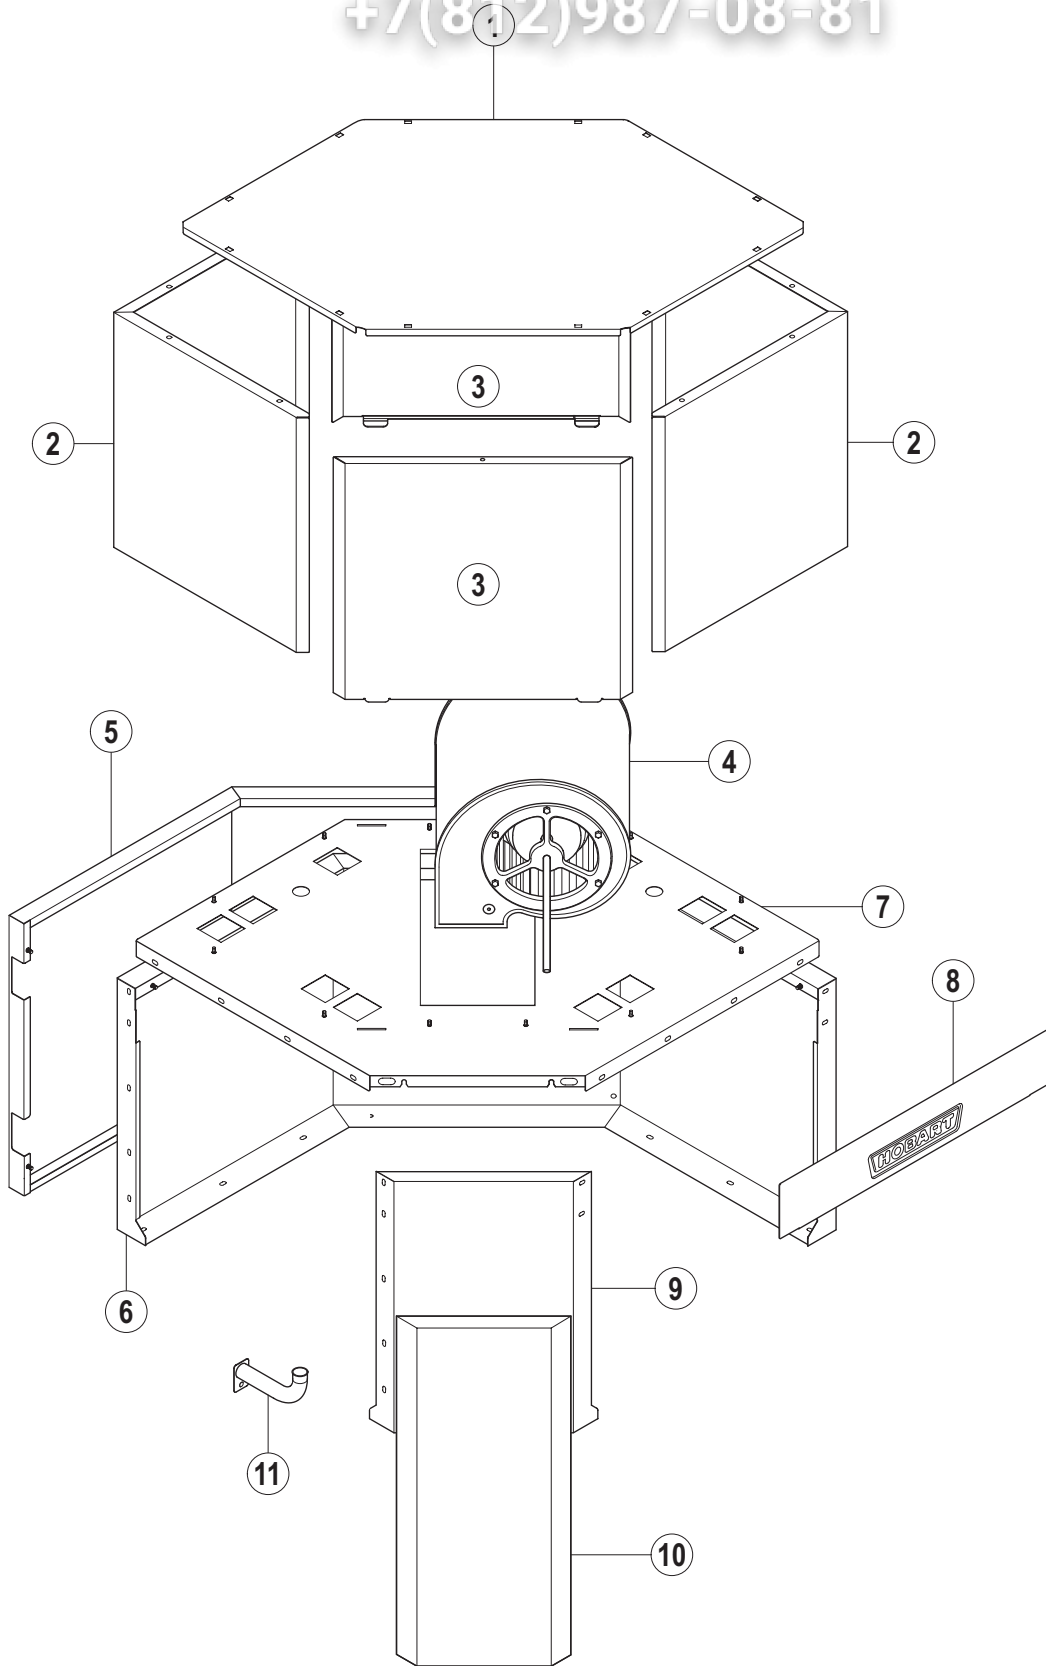

vsezip.ru

+7(812)987-08-81

Pos.	A	B			X [mm]	Bemerkung / Remarks / Remarques
		CS	CN	CP		
01		01-291734-001	=	=		
02		01-291732-001	=	=		
03		01-291735-001	=	=		
04		00-897700-...	=	=		siehe Schaltplan / see wiring diagram / voir schéma de câblage
05		01-291737-001	=	=		
06	L/R	01-291726-001	=	=		
	R/L	01-291726-002	=	=		
07		01-291728-001	=	=		
08		01-291497-002	=	=		
09	L/R	01-291731-001	=	=		CDC91
	R/L	01-291731-002	=	=		CDC91
	L/R	01-291765-001	=	=		CDC181-C
	R/L	01-291765-002	=	=		CDC181-C
10		01-291756-001	=	=		CDC91
		01-291841-001	=	=		CDC181-C
11		01-291754-001	=	=