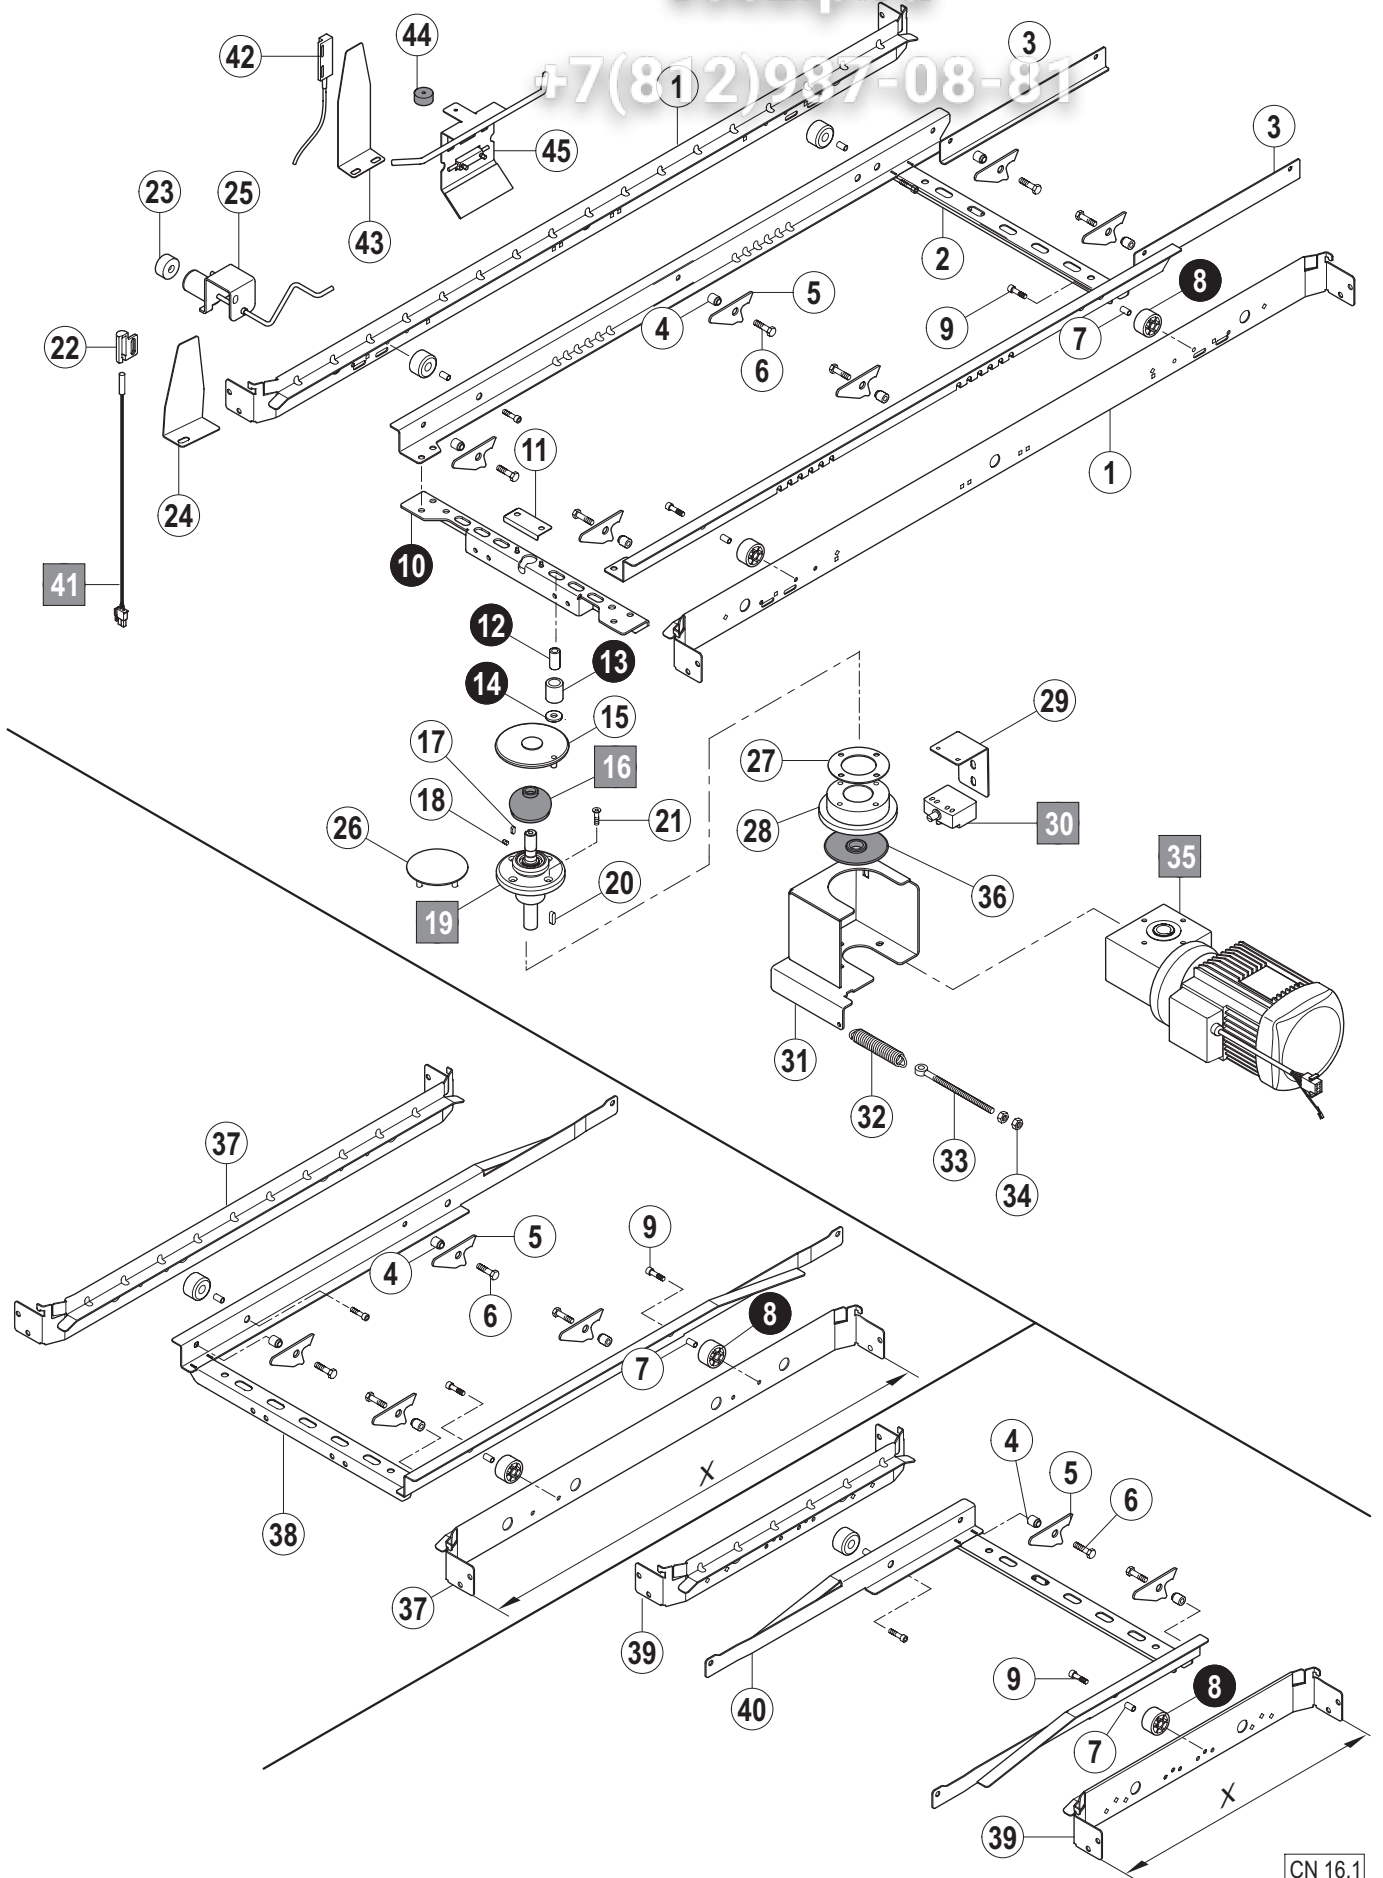

vsezip.ru

+7(812)987-08-81

16.1

CN 16.1

vsezip.ru

+7(812)987-08-81

Pos.	A	B			X [mm]	Bemerkung / Remarks / Remarques
		CS	CN	CP		
01		01-291368-001	=			
02		01-291375-001	=			
03		---	01-291881-001	=		SN-Modul
04		01-243284-000	=			
05		01-291371-001	=			
06		00-602579-000	=			
07		01-291535-001	=			
08		01-291534-001	=			
09		00-603026-000	=			
10		01-291772-001	=			
11		00-868312-001	=			
12		00-154795-000	=			
13		00-154789-000	=			
14		00-781490-001	=			
15		00-781117-001	=			
16		00-154791-000	=			
17		00-600681-000	=			
18		00-600682-000	=			
19		00-781064-004	=			
20		00-600683-000	=			
21		00-609794-000	=			
22		---	01-240288-001	=		
23		---	00-774714-001	=		
24		---	01-291513-001	=		
	L/R	---	01-291774-001	=		E-Modul
	R/L	---	01-291774-002	=		E-Modul
25	L/R	---	01-242189-001	=		
	R/L	---	01-242189-002	=		
26		---	00-899210-001	=		SN-Modul
27		00-781007-001	=			
28		01-291529-001	=			
29		01-291387-001	=			
30		00-785286-001	=			
31	L/R	01-291888-001	=			
	R/L	01-291888-002	=			
32		00-774828-002	=			
33		00-602920-000	=			
34		00-603488-000	=			
35		01-291291-...	=			siehe Schaltplan / see wiring diagram / voir schéma de câblage
36		01-241802-001	=			
37		01-291368-004	=		500	E-Modul
		---	01-291368-003	=	650	L-Modul
		---	01-291368-002	=	900	S-Modul
38		01-291375-004	=		500	E-Modul
		---	01-291375-003	=	650	L-Modul
		---	01-291375-002	=	900	S-Modul
39		---	01-291368-005	=	850	CDS /DS
		---	01-291368-006	=	450	ND
		01-291368-003	---	---	650	D- Trocknung / D- dryer / D- séchage
		---	01-291368-009	=	650	Spülmodul / rinse module / module de rinçage