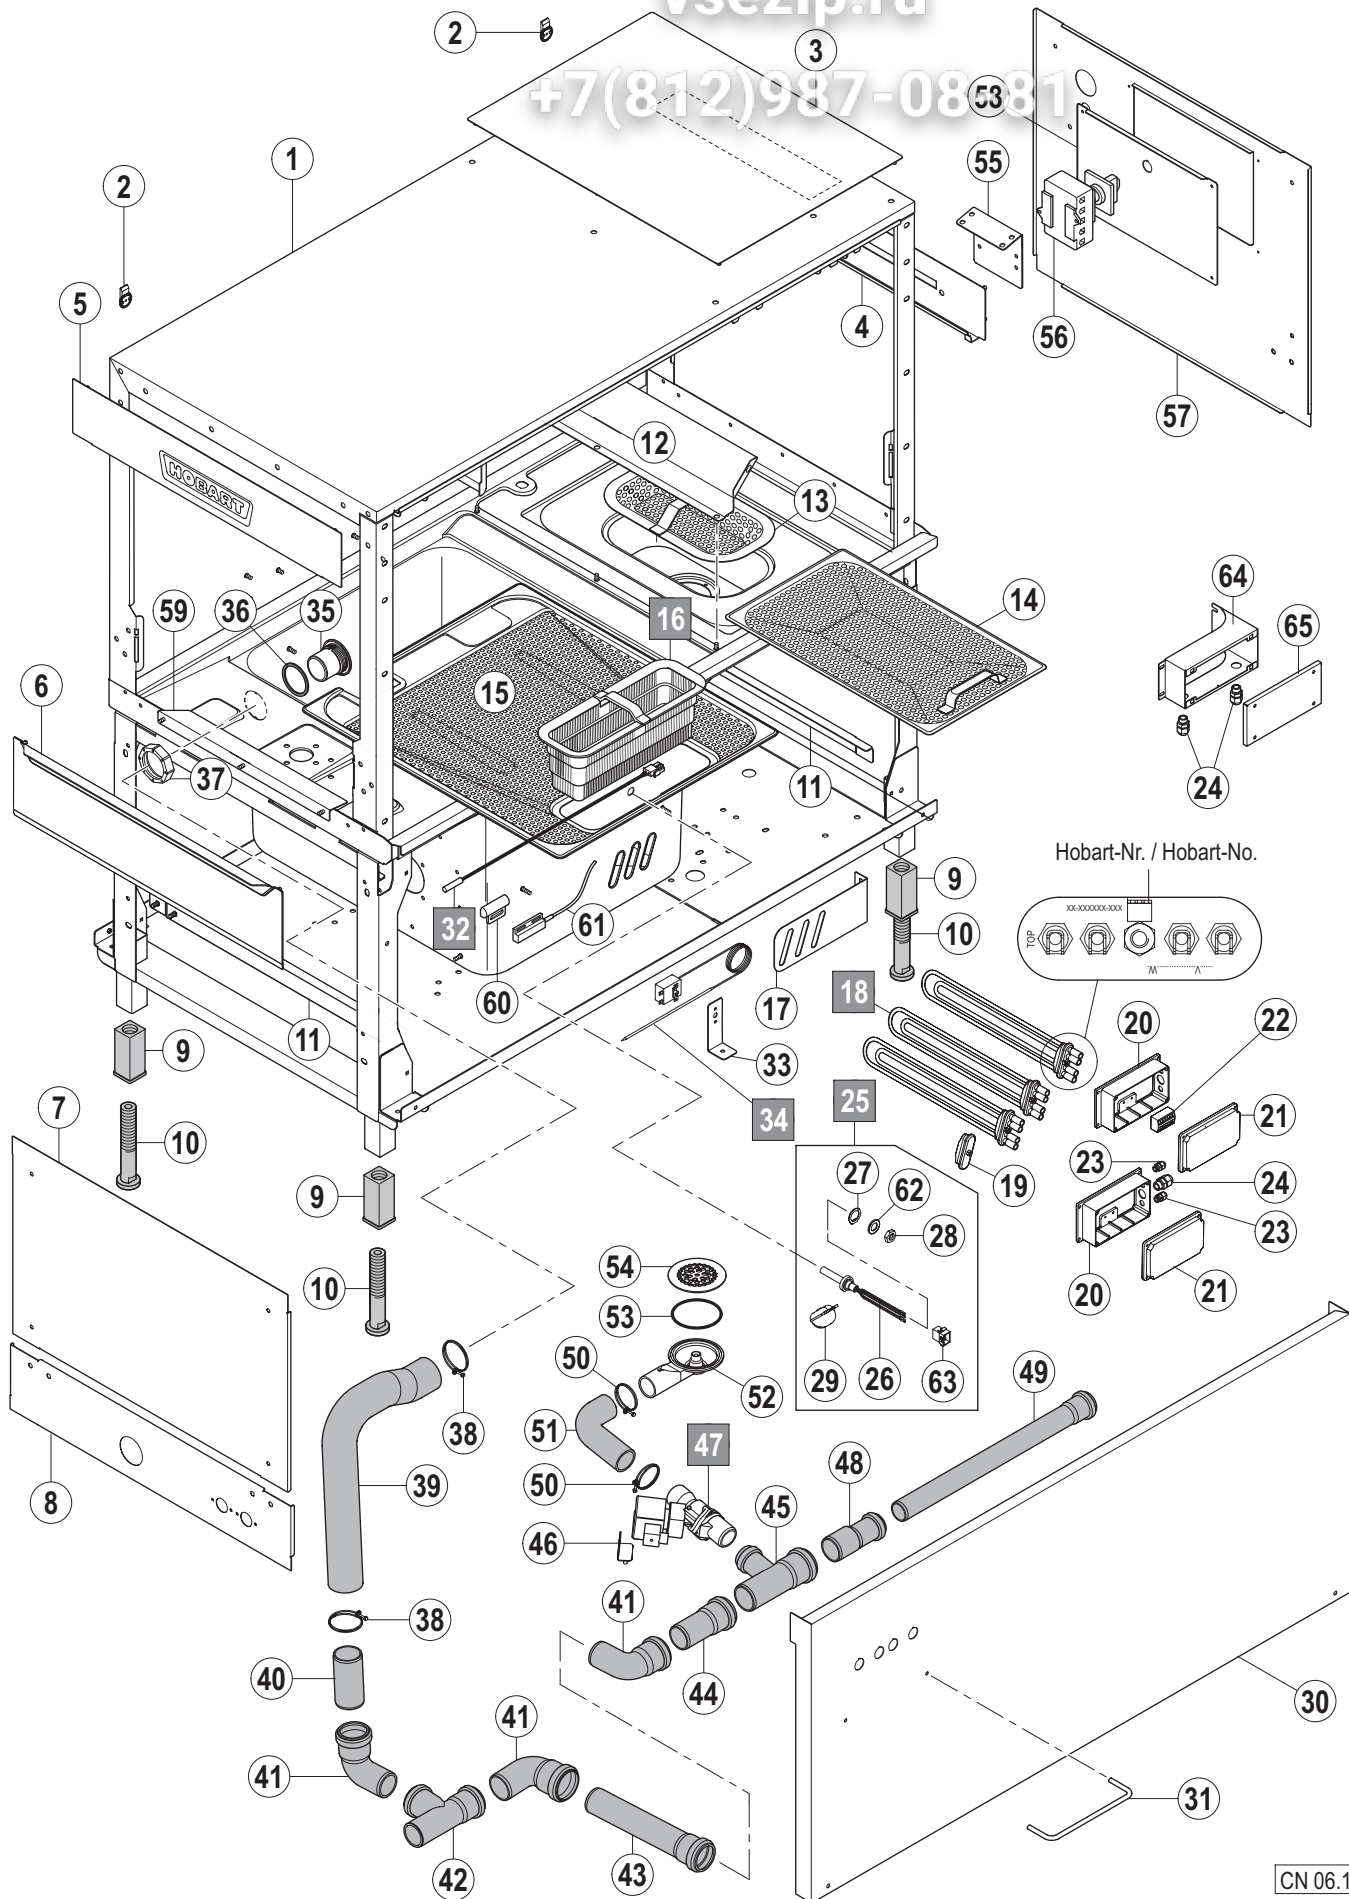

vsezip.ru

+7(812)987-08881

06.1

CN 06.1

vsezip.ru
+7(812)987-08-81

Pos.	A	B			X [mm]	Bemerkung / Remarks / Remarques
		CS	CN	CP		
01	L/R	01-245399-005	01-245399-001	01-245399-003		
	R/L	01-245399-006	01-245399-002	01-245399-004		
02		00-325037-001	---	---		
03		01-291799-001	---	---		
04		01-291434-001	=	=		
05		01-291497-001	---	---		
06		01-291429-001	=	=		
07	L/R	01-291409-001	=	=		
	R/L	01-291409-002	=	=		
08	L/R	01-291408-001	=	=		
	R/L	01-291408-002	=	=		
09		00-325008-001	=	=		
10		00-325007-001	=	=		
11		01-291432-001	=	=		
12		01-245042-001	=	=		
13		00-325074-001	=	---		
14		---	---	01-245118-010		
15	L/R	01-245047-006	=	=		
	R/L	01-245047-005	=	=		
16		01-245170-010	=	=		
17		01-245372-002	=	=		
18		00-324637-...	00-324637-...			siehe Schaltplan / see wiring diagram / voir schéma de câblage
19		00-774808-001	=	=		
20		---	01-245373-001	=		
21		---	01-245374-001	=		
22		---	00-325025-000	=		
23		---	00-695661-001	=		
24		---	00-695661-003	=		
25		01-245621-003	01-245621-002	=		
26		00-226282-012	01-296000-001	=		
27		00-112467-000	=	=		
28		00-602476-000	=	=		
29		00-122674-000	=	=		
30	L/R	01-291787-001	01-291787-005	01-291407-010		mit Vorwaschung / with prewash / avec pré lavage
	R/L	01-291787-002	01-291787-006	01-291407-010		mit Vorwaschung / with prewash / avec pré lavage
		---	01-291787-004	---		ohne Vorwaschung / without prewash / sans pré lavage
31		00-895734-001	---	---		
32		---	01-240288-001	=		
33		00-895758-001	---	---		
34		00-226505-...	---	---		
35		01-245112-001	=	=		
36		01-245460-001	=	=		
37		01-245165-001	=	=		
38		00-323945-064	=	=		
39		01-291519-001	=	=		
40		00-325737-007	=	=		
41		00-230080-001	=	=		
42		00-230079-001	=	=		
43		00-229679-006	=	=		
44		00-229679-013	=	=