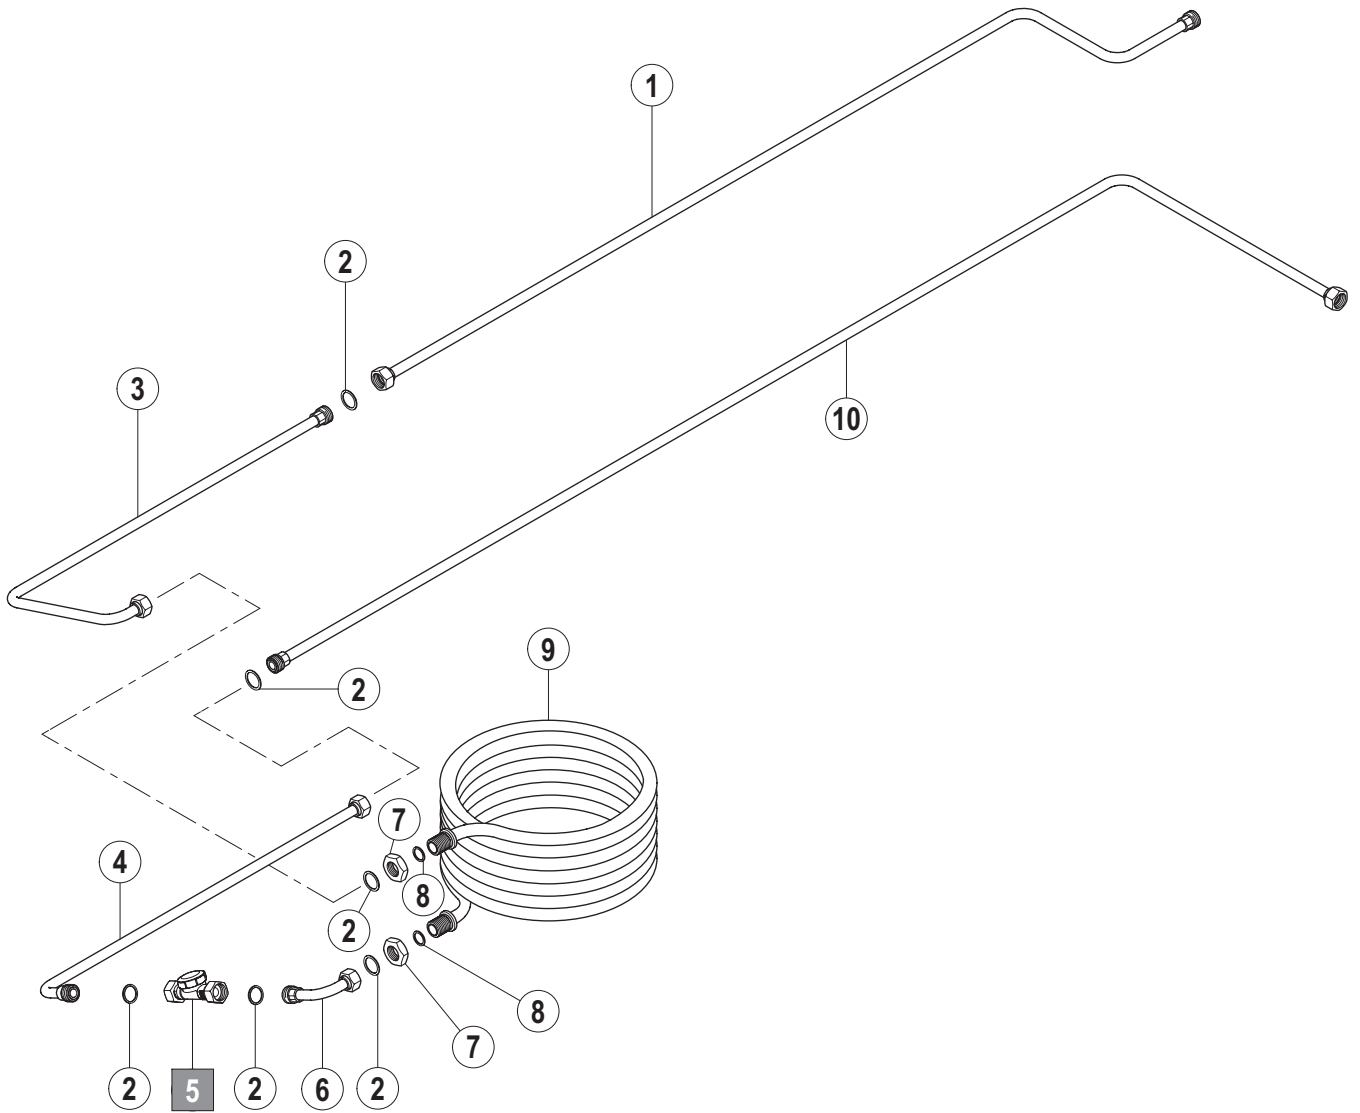

Автомобильный
vsezip.ru
+7(812)987-08-81

Pos.	A	B			X [mm]	Bemerkung / Remarks / Remarques
		CS	CN	CP		
01		---	01-291926-001	---		
02		---	00-302574-014	---		
03		---	01-291926-002	---		
04		---	01-291924-002	---		
05		---	01-245603-002	---		
06		---	01-291924-003	---		
07		---	00-609698-000	---		
08		---	00-300084-010	---		
09		---	01-245647-002	---		
10		---	01-291924-001	---