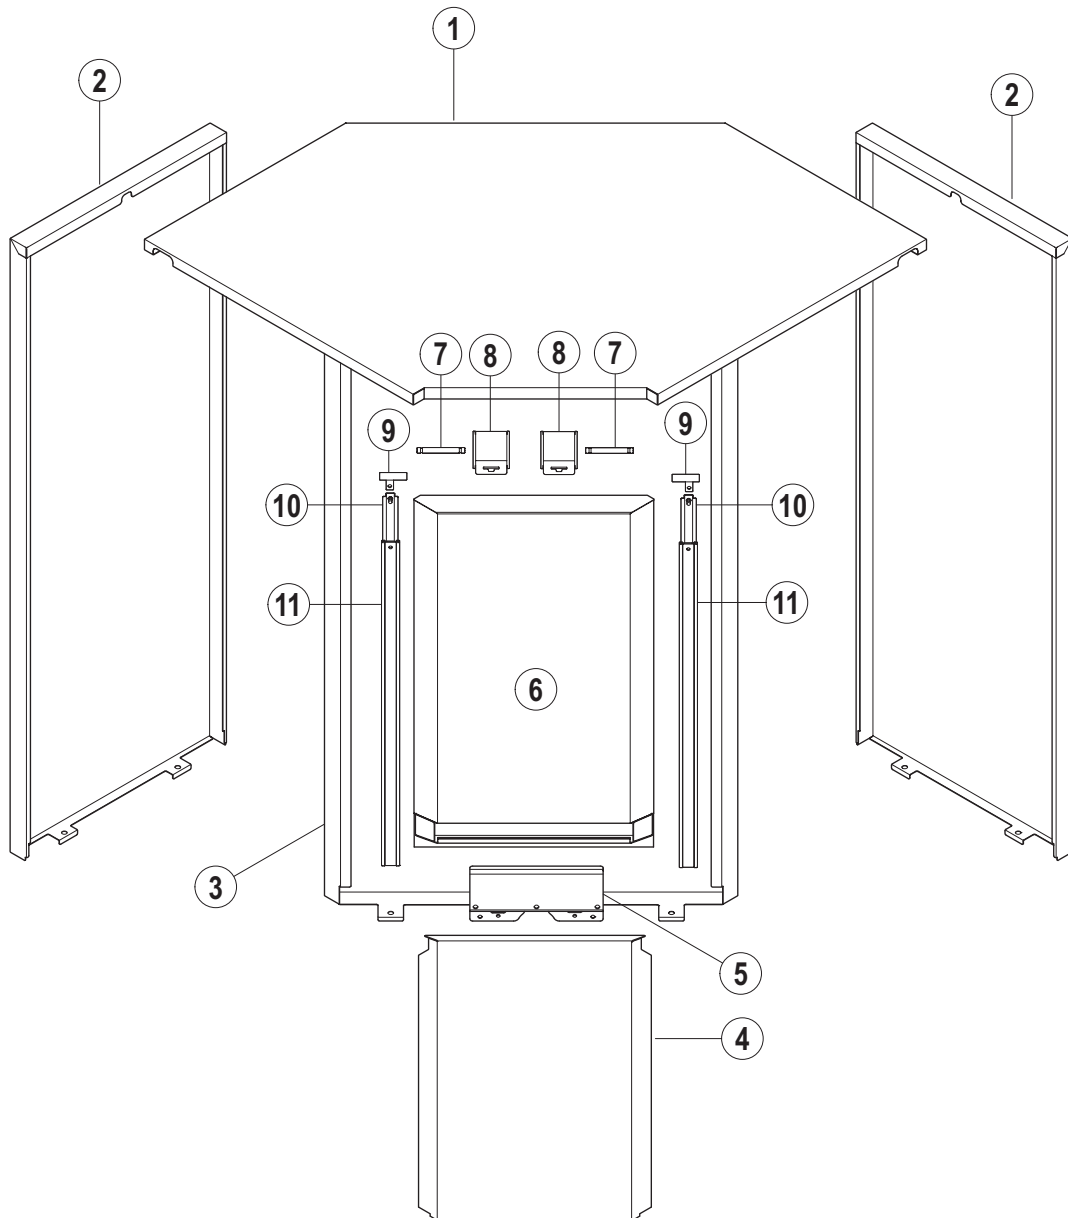

vsezip.ru

+7(812)987-08-81

Pos.	A	B			X [mm]	Bemerkung / Remarks / Remarques
		CS	CN	CP		
01		---	01-296154-001	=		ohne Isolierung / without insulation / sans isolation
		---	01-296154-002	=		mit Isolierung / with insulation / avec isolation
02		---	01-291317-004	=		ohne Isolierung / without insulation / sans isolation
		---	01-291711-004	=		mit Isolierung / with insulation / avec isolation
03		---	01-296116-001	=		ohne Isolierung / without insulation / sans isolation
		---	01-291711-006	=		mit Isolierung / with insulation / avec isolation
04		---	01-296-137-001	=		
05		---	01-245279-003	=		
06		---	01-296112-001	=		
07		---	01-245281-001	=		
08		---	01-245278-008	=		
09		---	01-291426-001	=		
10		---	01-245126-003	=		
11		---	00-325064-008	=		

05.3