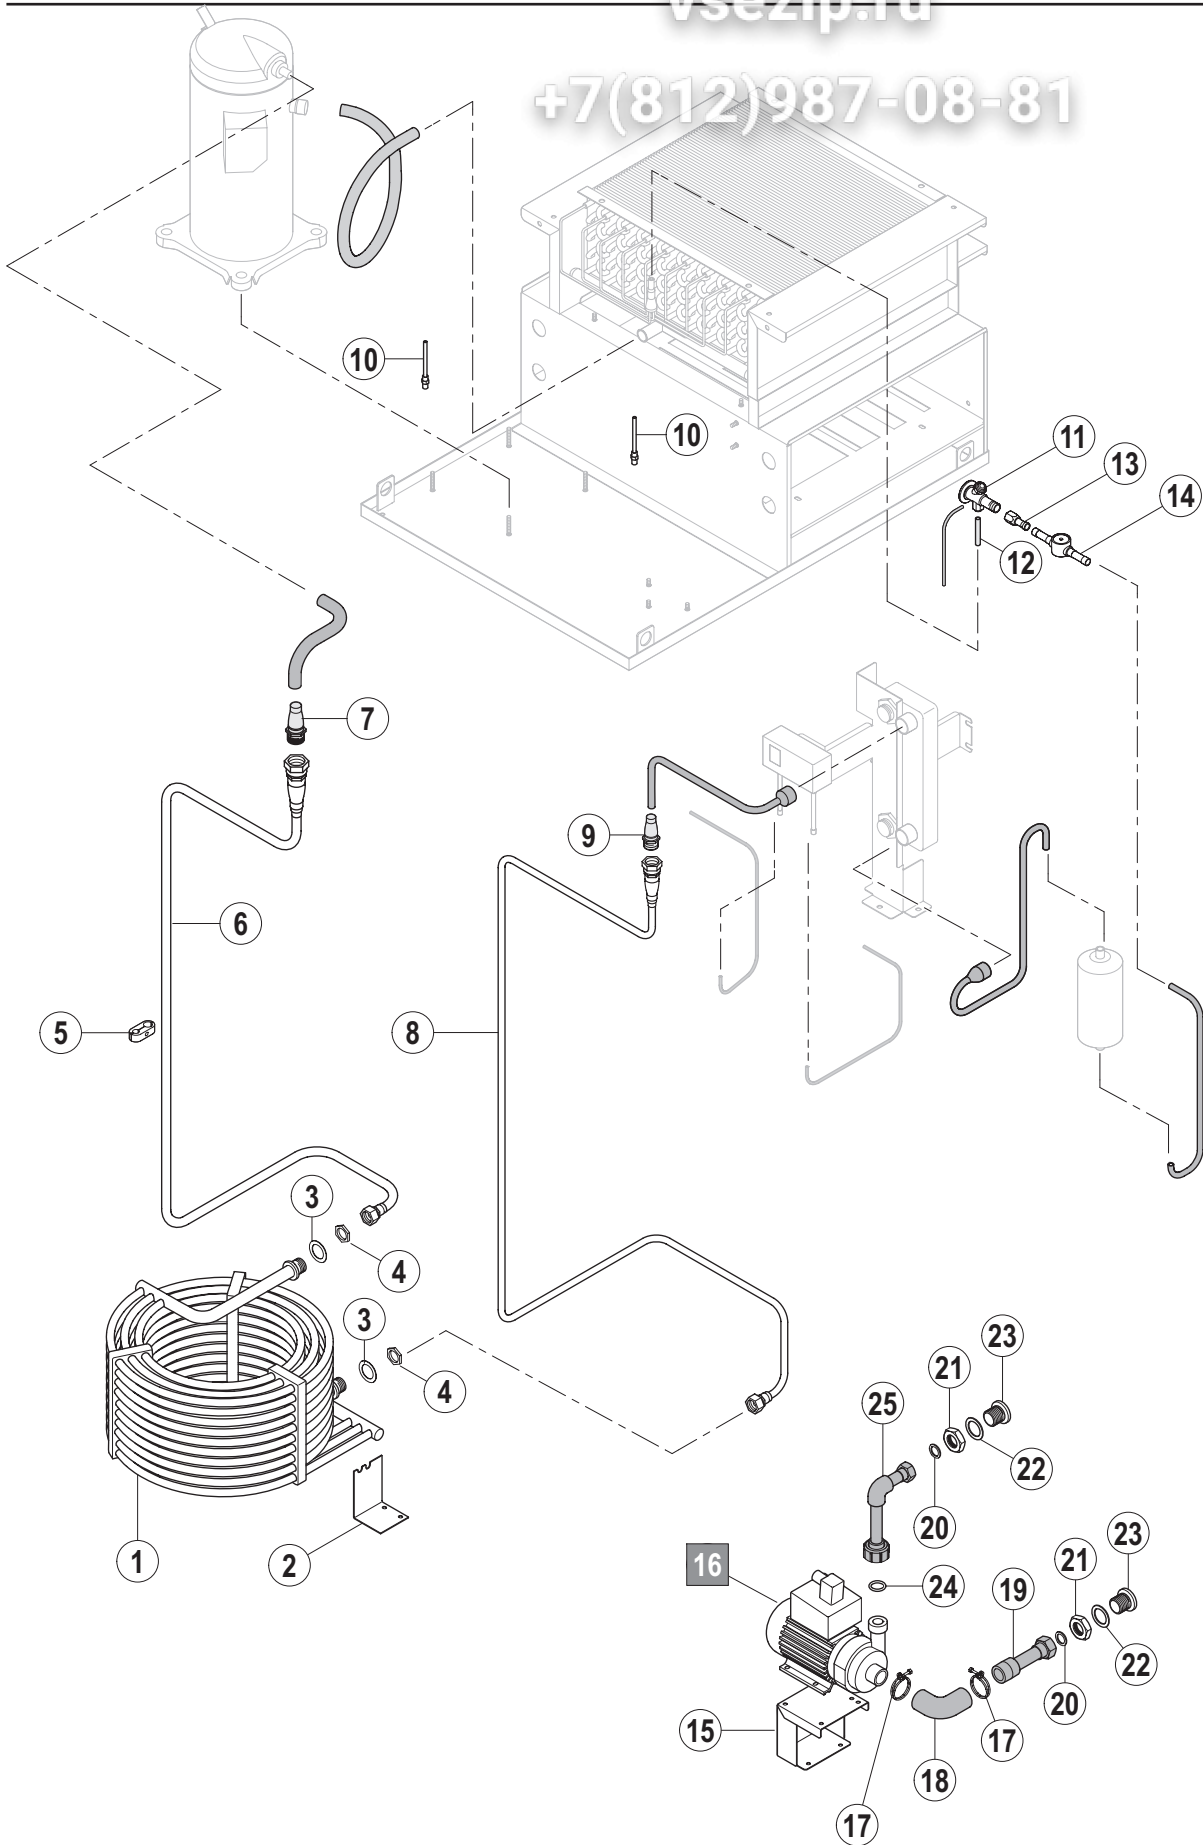

Pos.	A	B			X [mm]	Bemerkung / Remarks / Remarques
		CS	CN	CP		
01		---	01-291604-001	=		
02		---	01-296226-001	=		
03		---	01-291605-001	=		
04		---	01-291595-001	=		
05		---	00-781492-...	=		siehe Schaltplan / see wiring diagram / voir schéma de câblage
06		---	01-291395-002	=		
07		---	01-291589-001	=		
08		---	01-291837-001	=		
09		---	01-291593-001	=		
10		---	01-291588-001	=		
11		---	00-887639-001	=		
12		---	01-245490-007	=		
13		---	00-785565-004	=		
14		---	00-227748-004	=		
15	L/R	---	01-291394-001	=		
	R/L	---	01-291394-002	=		
16		---	01-291395-001	=		
17		---	00-299240-001	=		
18		---	01-245571-014	=		L=500 mm
19		---	00-323945-022	=		
20		---	01-245571-002	=		L=2000 mm
21		---	01-245548-001	=		
22		---	01-245549-001	=		
23		---	00-172739-008	=		
24		---	00-168611-003	=		
25		---	01-245560-001	=		
26		---	00-323456-001	=		
27		---	00-323443-000	=		
28		---	00-323437-002	=		
29		---	01-245722-001	=		
30		---	01-291591-001	=		