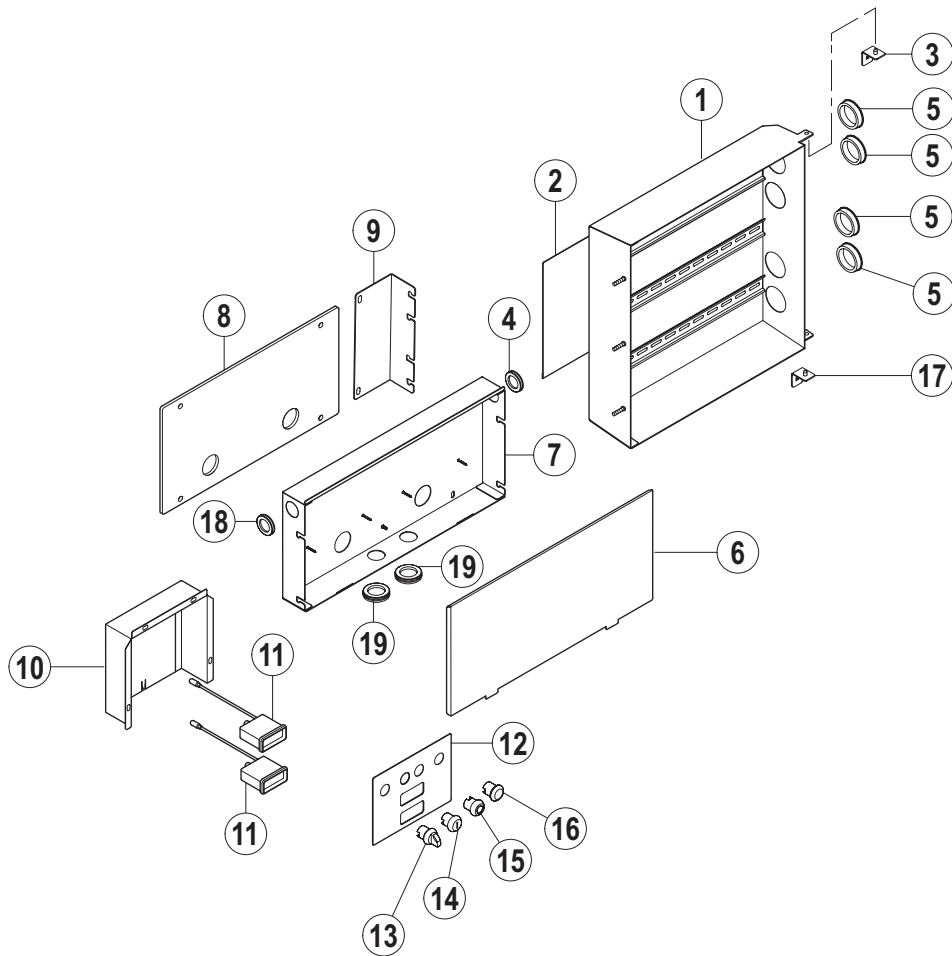

Автомобильный
vsezip.ru
+7(812)987-08-81

Pos.	A	B			X [mm]	Bemerkung / Remarks / Remarques
		CS	CN	CP		
01		01-291422-001	=	---		
02		00-374384-000	=	---		
03		01-245228-002	=	---		
04		00-785565-004	=	---		
05		00-886756-001	=	---		
06		00-895732-001	=	---		
07		01-291424-001	=	---		
08		01-291499-001	=	---		
09		01-291786-001	---	---		
10		00-899256-001	---	---		
11		00-228720-003	---	---		
12		01-291809-001	---	---		ohne / without / sans Pos.11
		01-291809-002	---	---		mit / with / avec Pos.11
13		00-8870015-61	---	---		
14		00-887015-033	---	---		
15		00-887015-021	---	---		
16		00-887015-047	---	---		
17		01-245228-003	=	---		
18		00-227748-004	=	---		
19		00-785565-005	=	---		

06.2