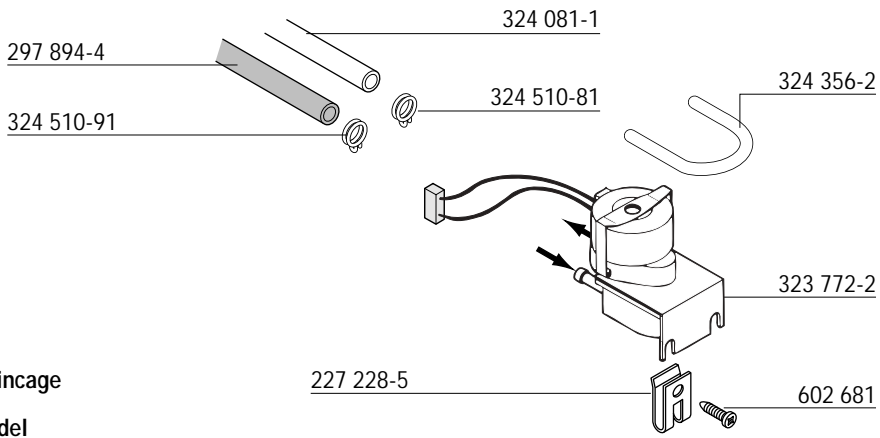

+7(812)987-08-81

+7(812)987-08-81

323 683	UX-30	UX-30 B
	UX-30 S	UX-30 SB
	UX-30 E	UX-30 EB
	UX-30 ES	UX-30 ESB

886 730	UX-30 H
	UX-30 SH
	UX-30 EH
	UX-30 ESH

Зип Общепит
vsezip.ru
+7(812)987-08-81

As continued product improvement is a policy of HOBART, specifications are subject to change without notice.