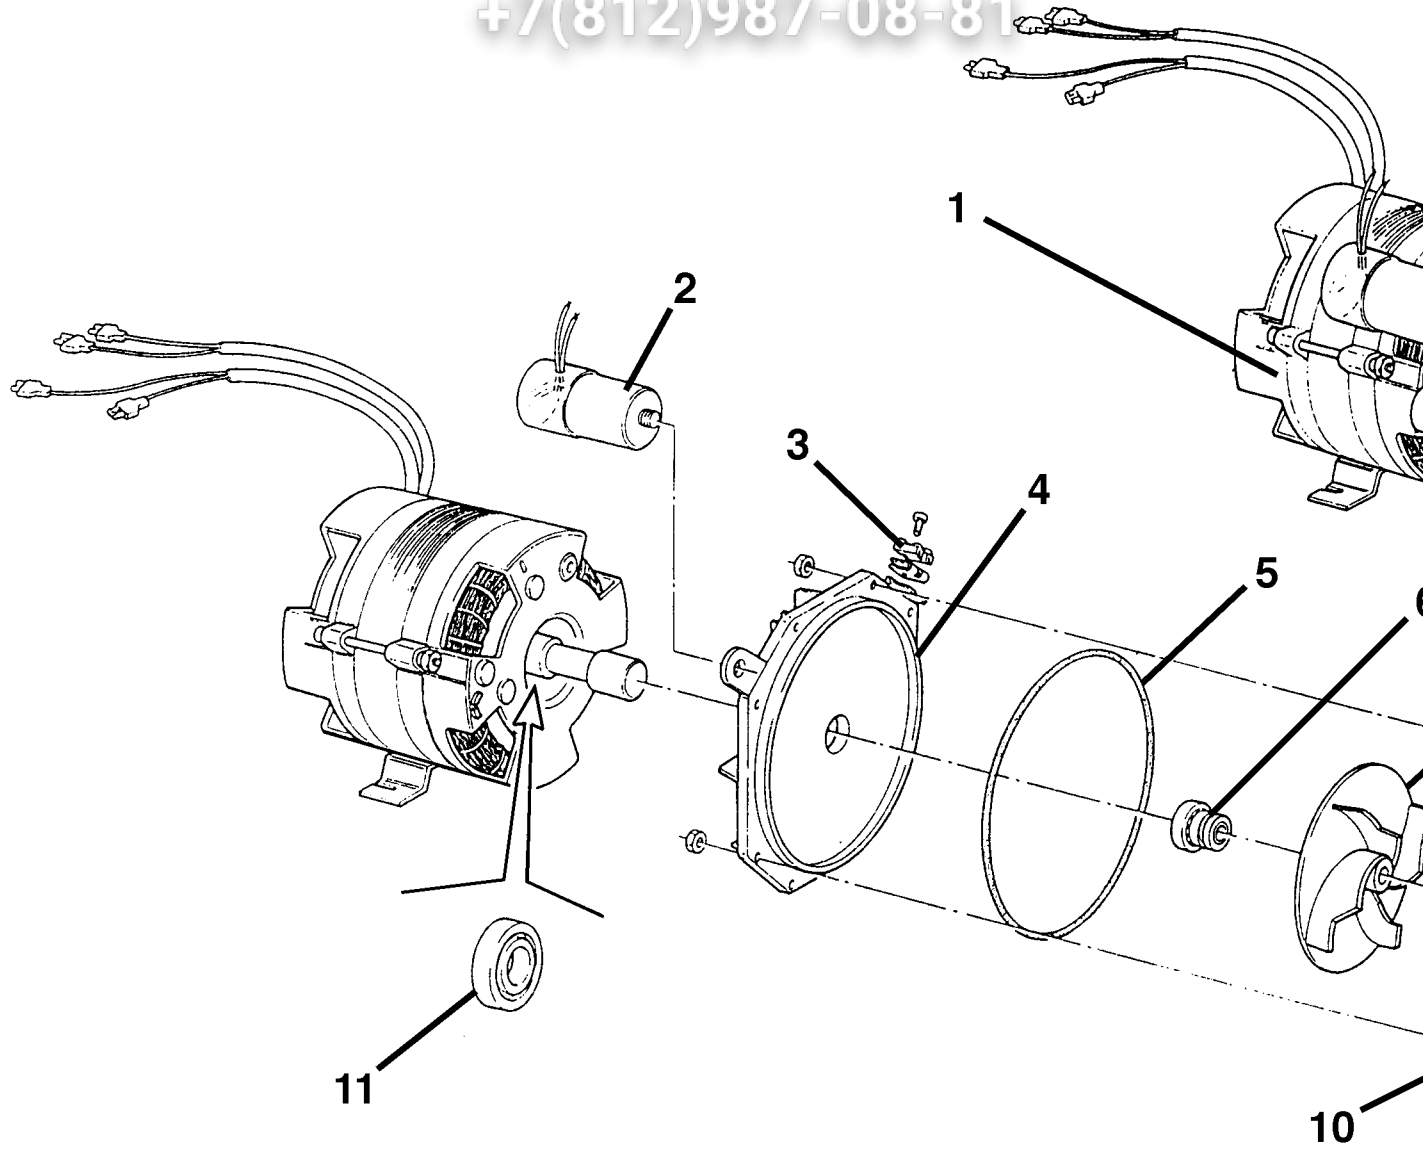

23	139321-53	COVER (HEATING ELEMENTS)
24	139321-388	CONNECTOR
25	139321-389	CONNECTOR BOARD (3 CONTACTS)
26	139321-413	CABLE STOP
27	139321-125	WIRED SINGLE PHASE PLUG
28	139321-413	CABLE STOP
29	139321-390	CONNECTOR BOARD (5 TERMINALS)
30	139321-413	CABLE STOP
31	139321-401	PLUG (U.K. 1 PHASE)
32	139321-386	CABLE 5 WIRE 3 PHASE
33	139321-403	PLUG MONO PHASE
34	139321-402	PLUG THREE PHASE
35	139321-???	???
36	139321-397	HEATER ELEMENT (2500W . 220V)
	139321-36	HEATER ELEMENT (2700W . 240V)
37	139321-37	"O" RING (ELEMENT)
38	139321-???	GASKET
39	139321-1	SOLENOID VALVE (3-WAY)
	139321-65	SOLENOID VALVE (2-WAY)
40	139321-22	NUT (TANK THERMOSTAT)
41	139321-165	SUPPRESSOR
42	139321-408	GASKET
43	139321-???	??
44	139321-26	HEATER
45	139321-23	PRESSURE SWITCH

+7(812)987-08-81