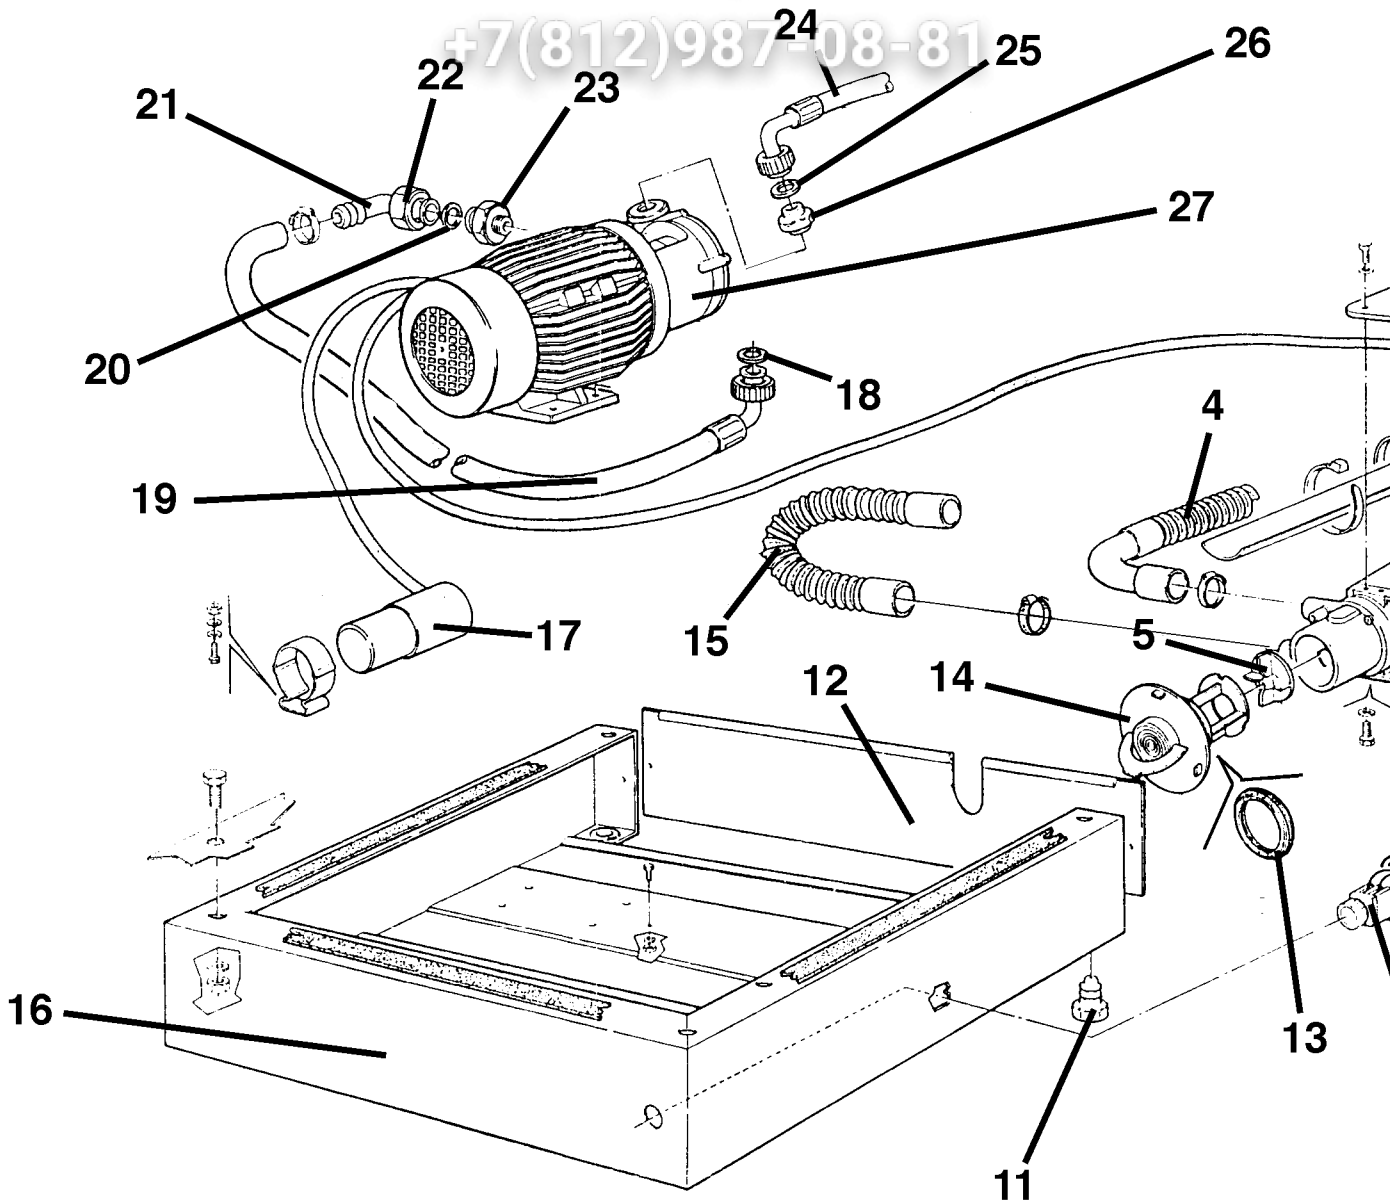

+7(812)987-08-81

1	139321-???	PLATE
2	139321-348	COVER KIT (DRAIN PUMP)
3	139321-349	DRAIN PUMP (220 / 240.50.1)
4	139321-???	PIPE
5	139321-352	IMPELLOR
6	139321-???	CABLE
7	139321-???	CONNECTOR
8	139321-355	TIMER
9	139321-354	RELAY (60.62) 240.50.1
10	139321-281	SWITCH (DRAIN PUMP)
11	139321-108	FOOT (ADJUSTABLE)
12	139321-???	PANEL
13	139321-353	GASKET (DRAIN PUMP)
14	139321-347	FILTER (DRAIN PUMP)
15	139321-345	HOSE
16	139383	BASE UNIT (110mm HIGH)
17	139321-9	CAPACITOR (8mF)
18	139321-???	GASKET
19	139321-92	WASTE INLET HOSE (3/4")
20	139321-???	GASKET
21	139321-299	CONNECTOR
22	139321-300	NUT