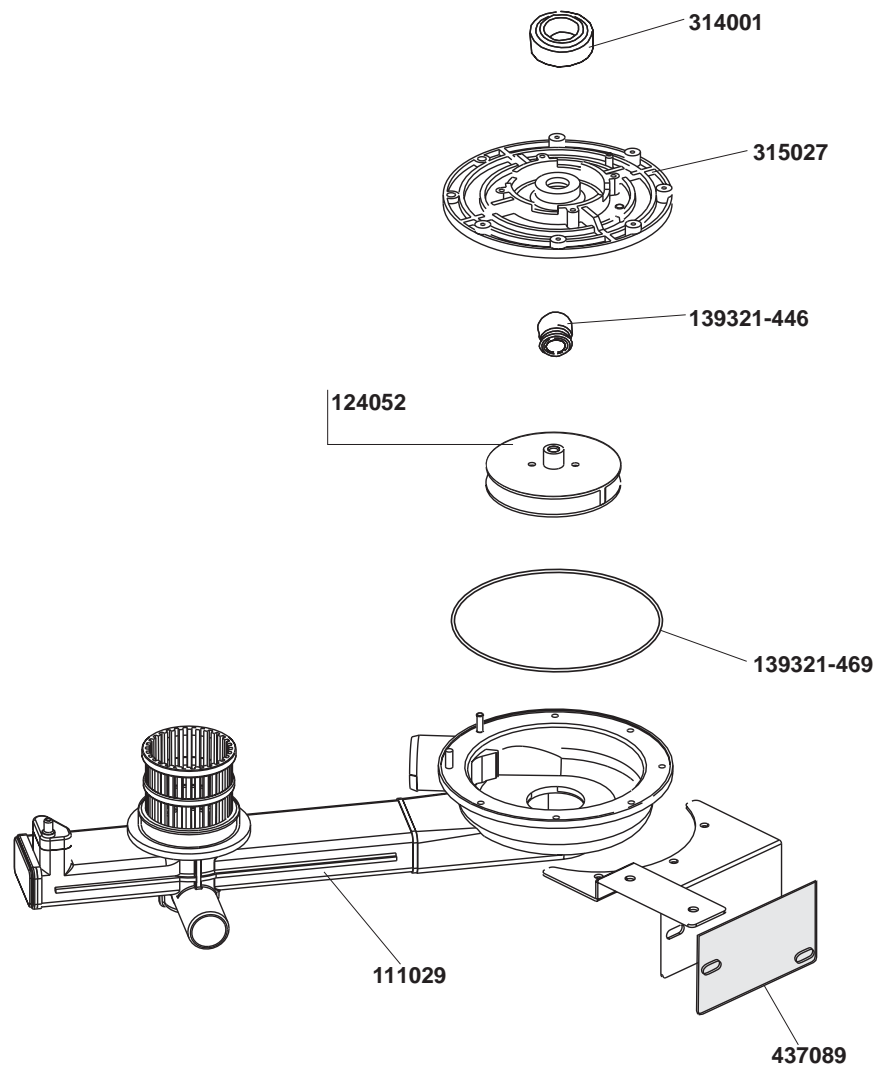

127067

139321-443

Drain Pump

Зип Ощепит

vsezip.ru

+7(812)987-08-81

Зип Общепит
vsezip.ru
+7(812)987-08-81

As continued product improvement is a policy of HOBART, specifications are subject to change with-out notice.