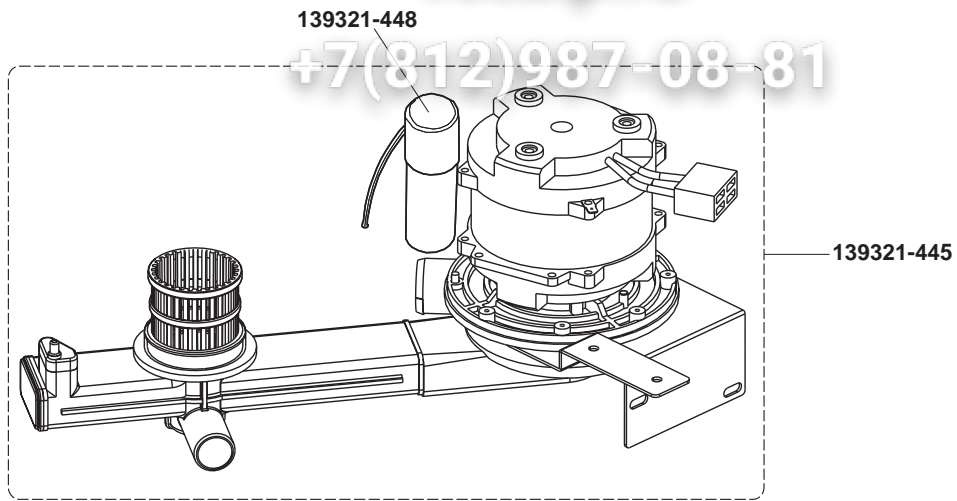

127067

139321-443

Drain Pump

Зип Ощепит

vsezip.ru

+7(812)987-08-81

Зип Общепит
vsezip.ru
+7(812)987-08-81

As continued product improvement is a policy of HOBART, specifications are subject to change with-out notice.