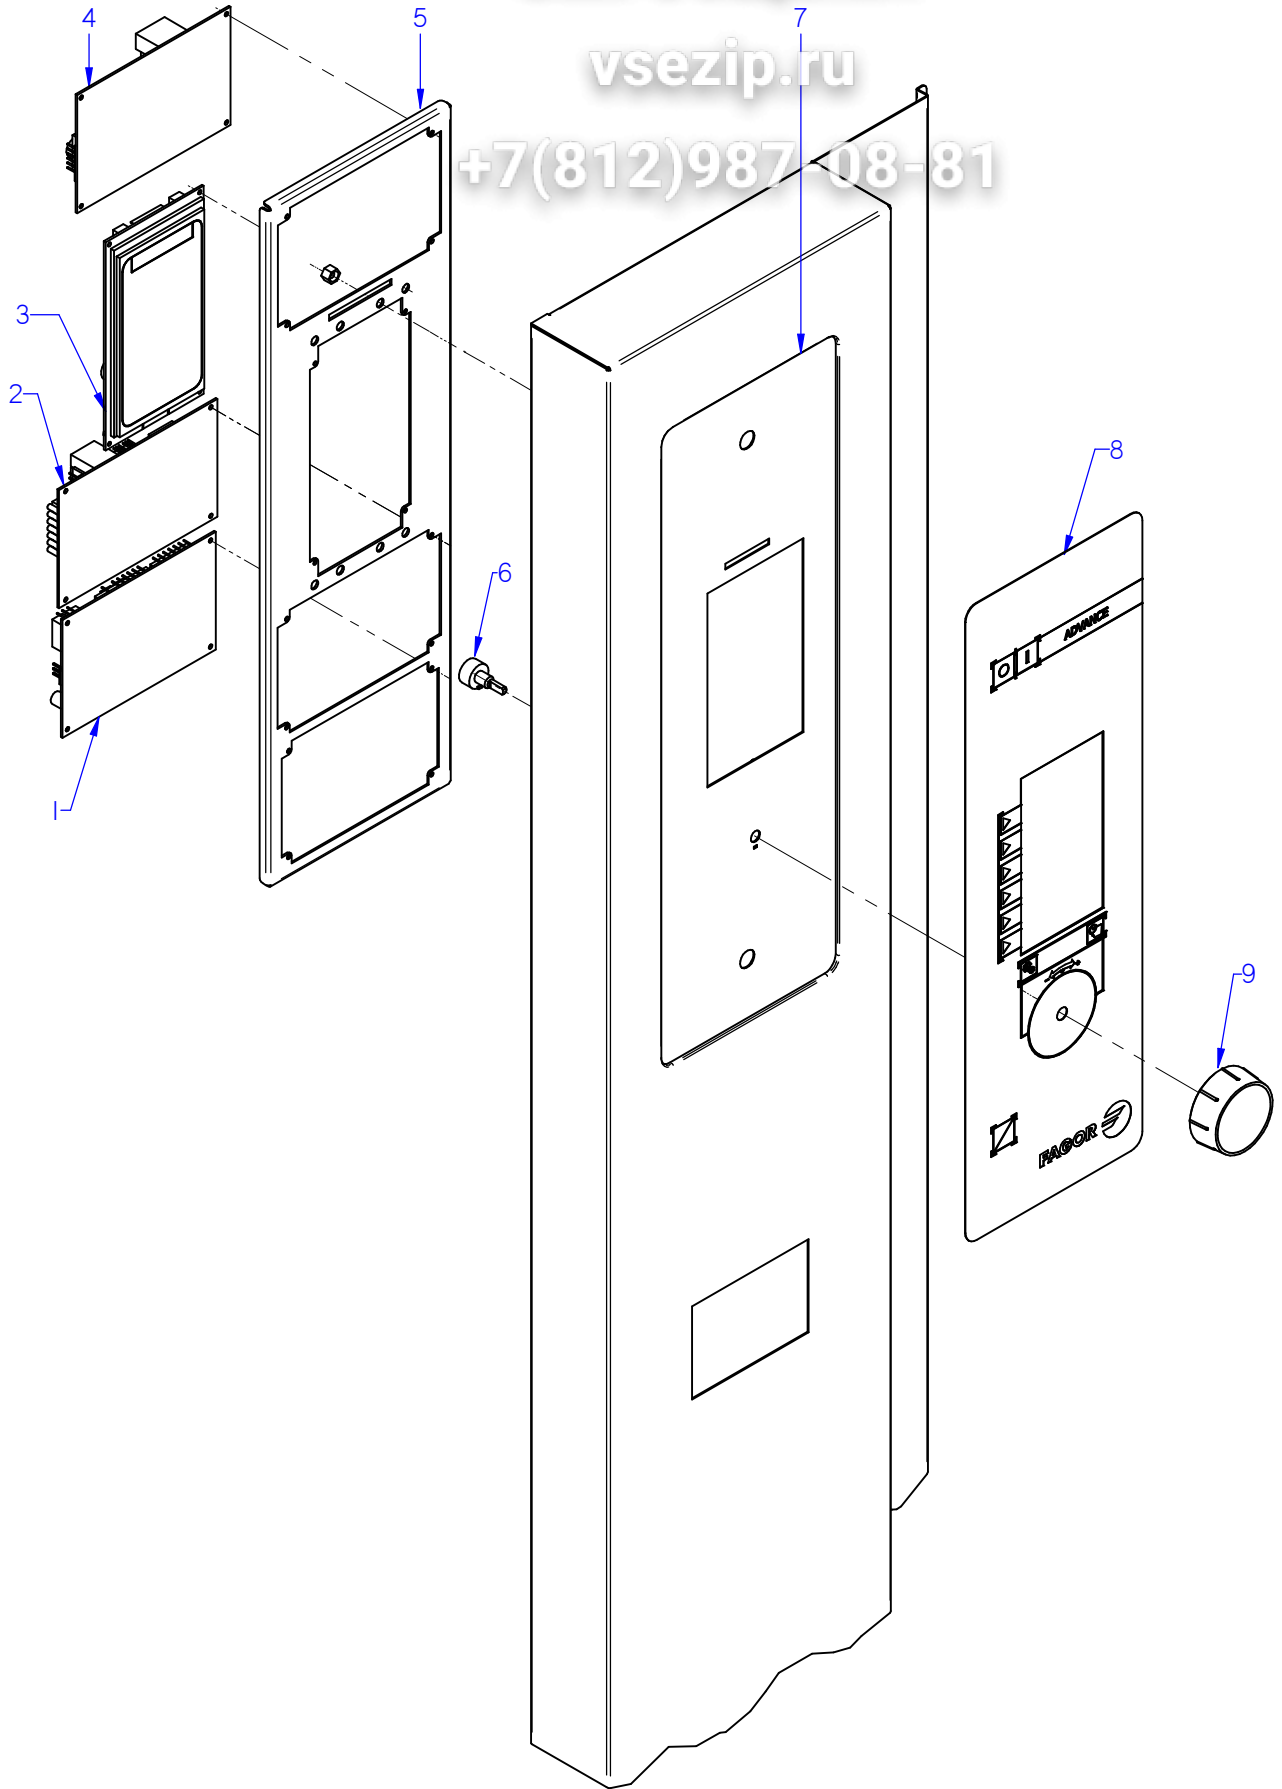

Зип Общепит

vsezip.ru

+7(812)987 08-81

ITEM MARCADO EN COLOR = REPUESTO RECOMENDADO
COLOURED ITEM = RECOMMENDED SPARE PART

Nº plano / Nº plane	Firma	Fecha / Date	Denominación / Denomination: PORTAMANDOS / CONTROL HOLDER	Lamina / Sheet	Fagor Industrial S.Coop. FAGOR
C-3084	<i>(Signature)</i>	2012-09	HORNOS AG-201	13	Odate