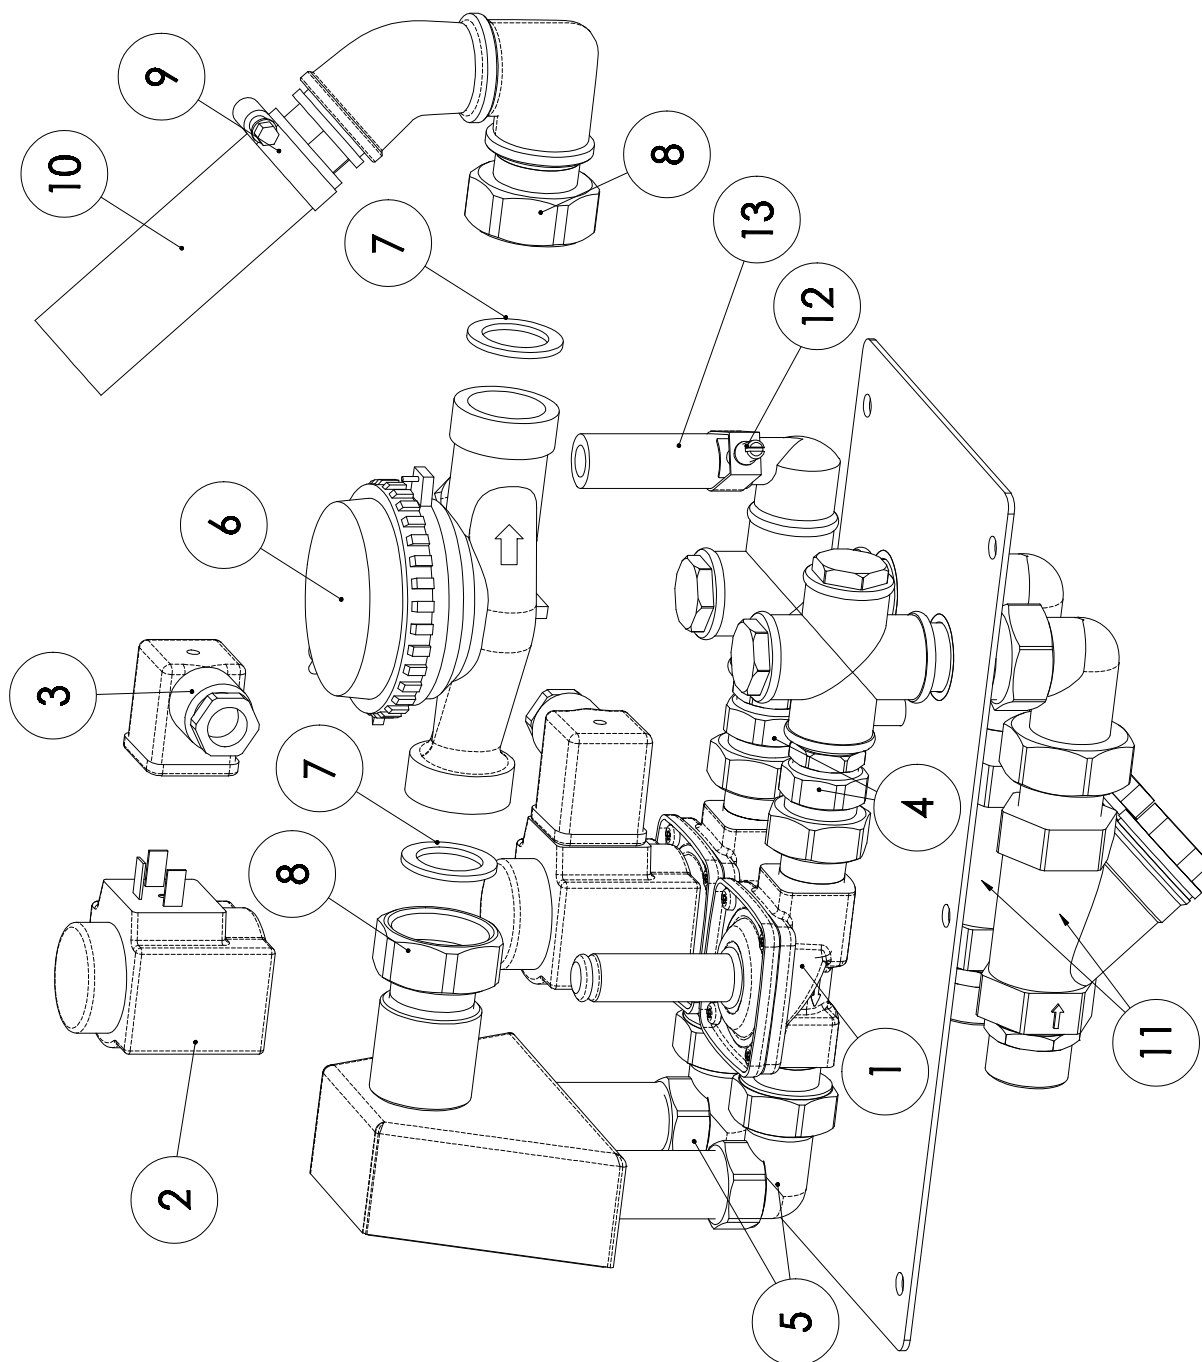

(OPTIONAL)
Flow meter group for
high temperature

MATR. > 070250.../2016