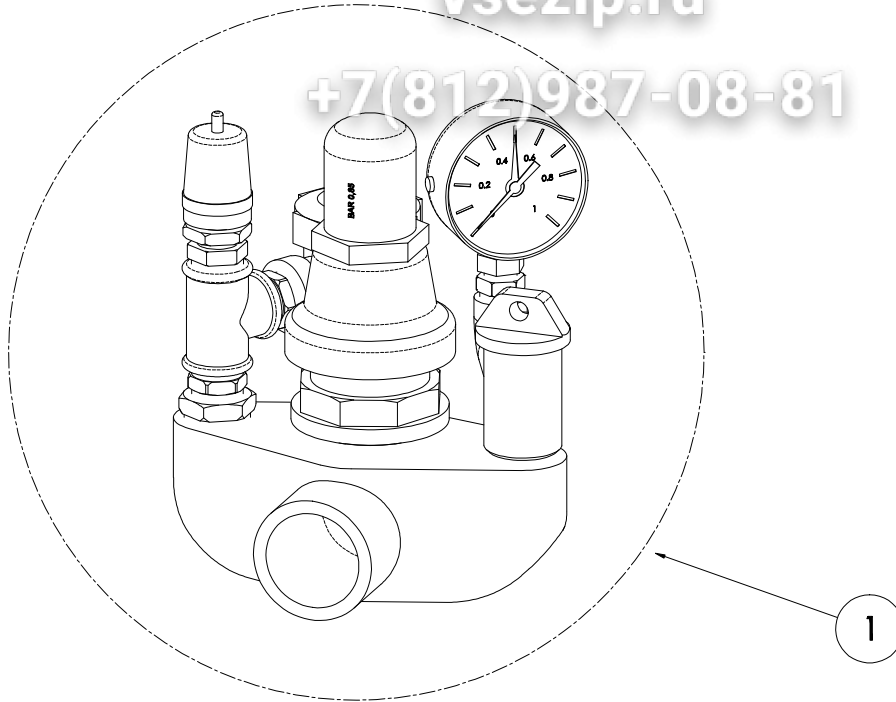

vsezip.ru

+7(812)987-08-81