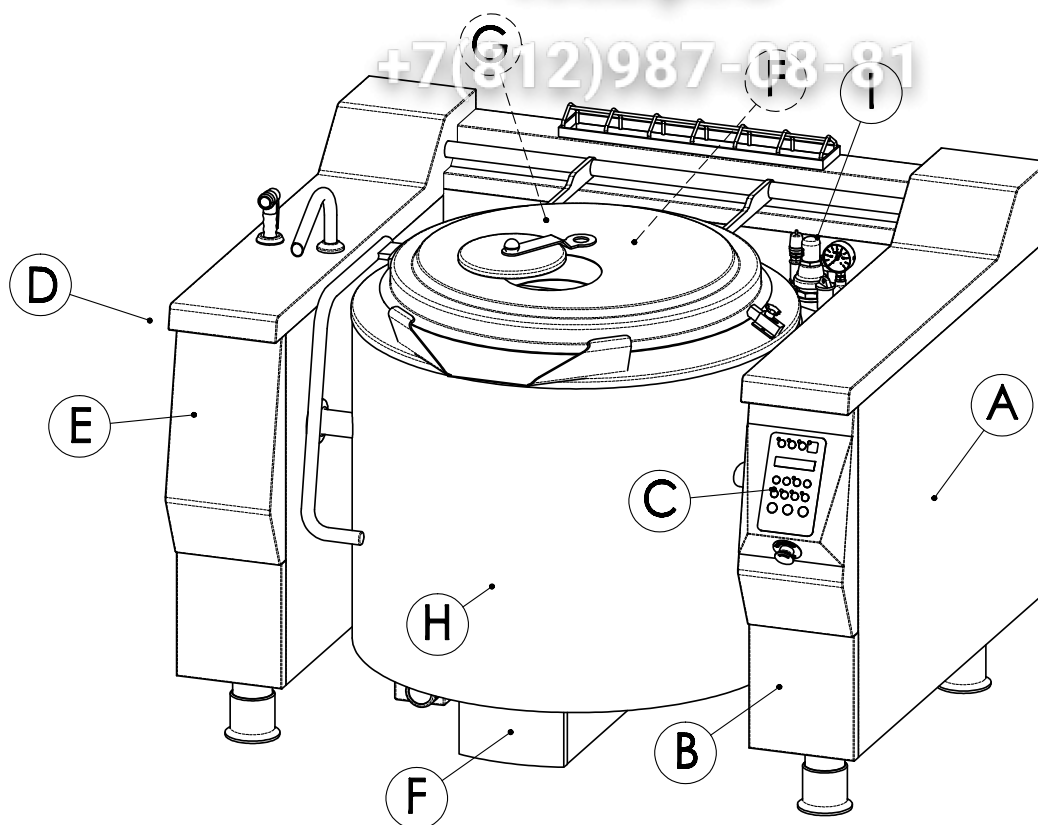

04-04 EXPLODED PR.G.F.V

ВНИ ОБОЩЕНИТ

vsezip.ru

+7(812)987-08-81

Pos.	Data sheet
A	02-0012 05-0112 05-0200 05-0210 05-0220 05-0230
B	05-0042 05-0052 05-0056
C	05-0010
D	04-0012 04-0070 04-0020 04-0030 03-0010 04-0100
D-E	05-0100 05-0110
F	02-0050
G	02-0082
H	06-0030 06-0040 04-0110
I	03-0020 05-0120 05-0130