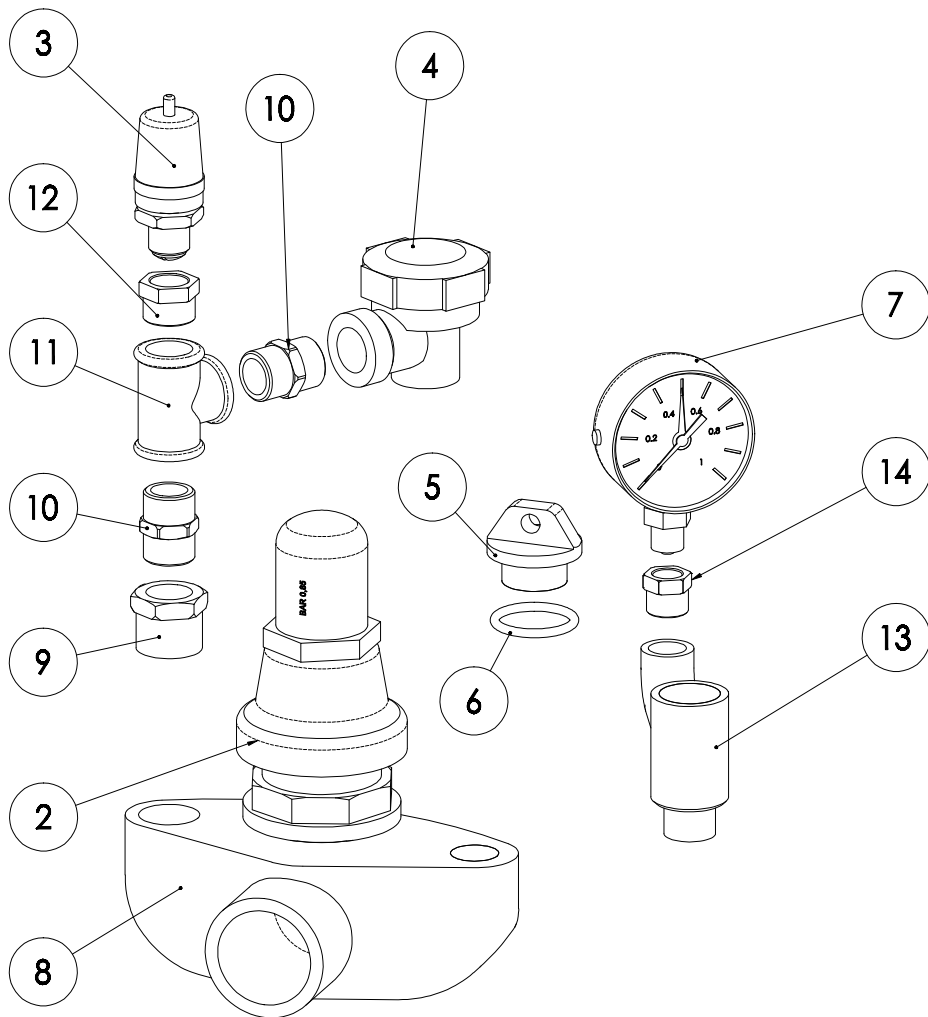

vsezip.ru

+7(812)987-08-81