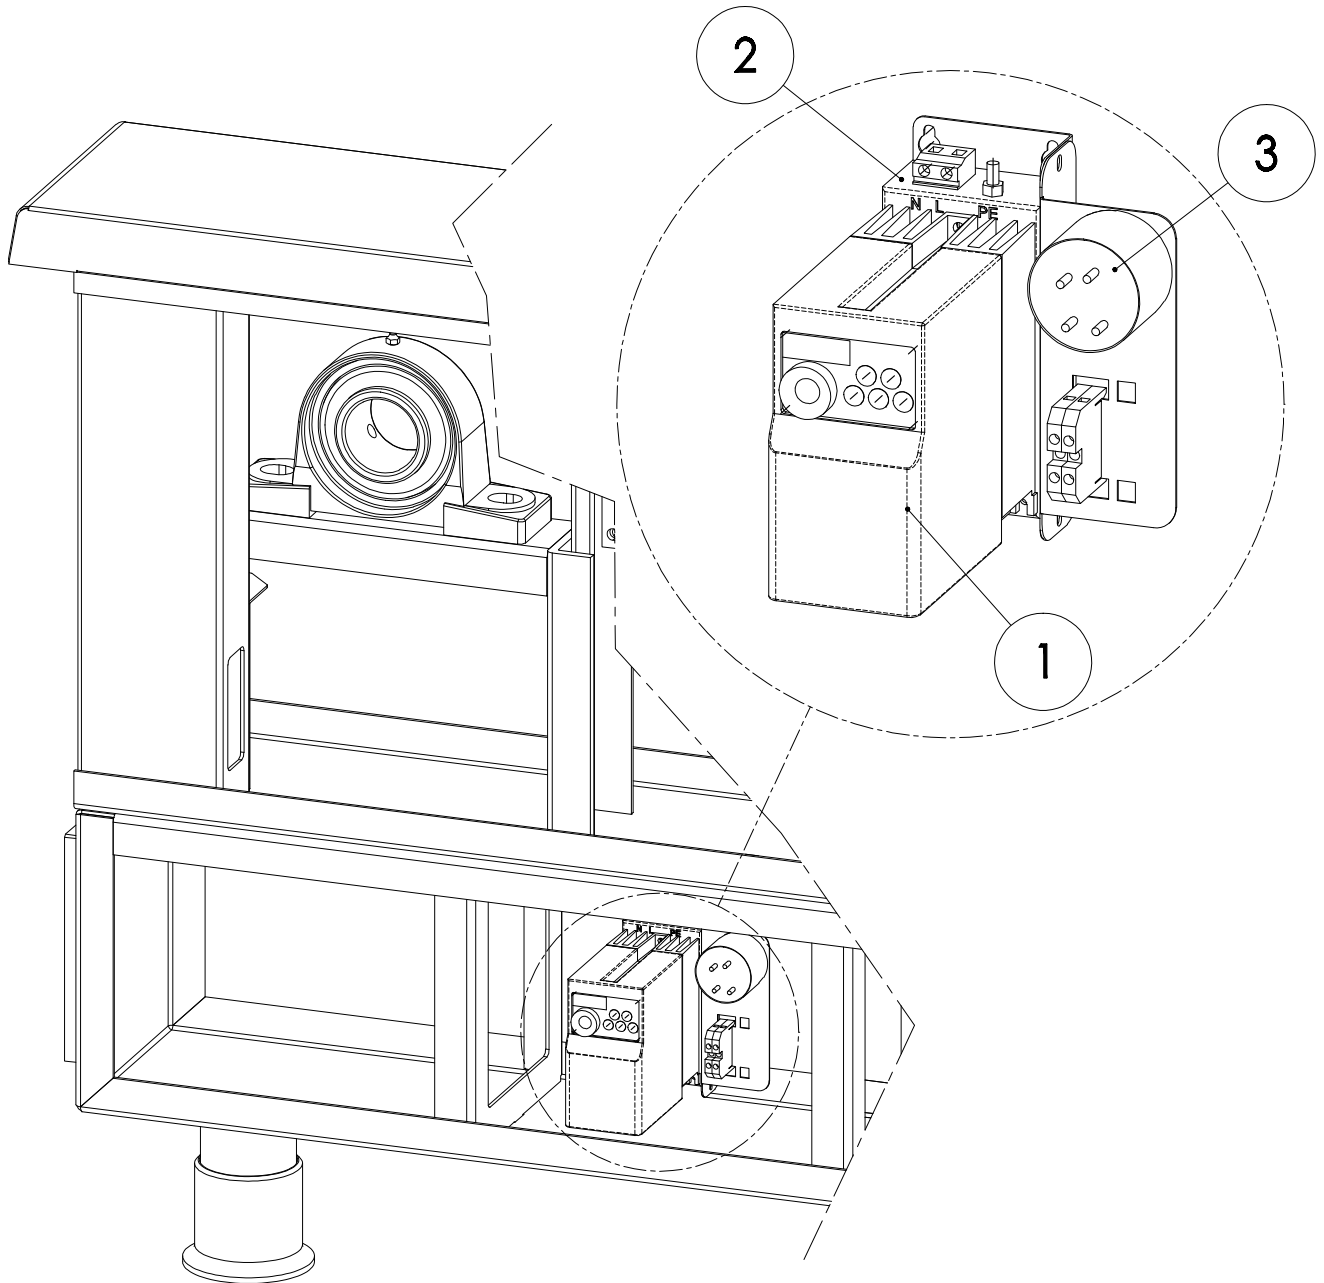

vsezip.ru

+7(812)987-08-81