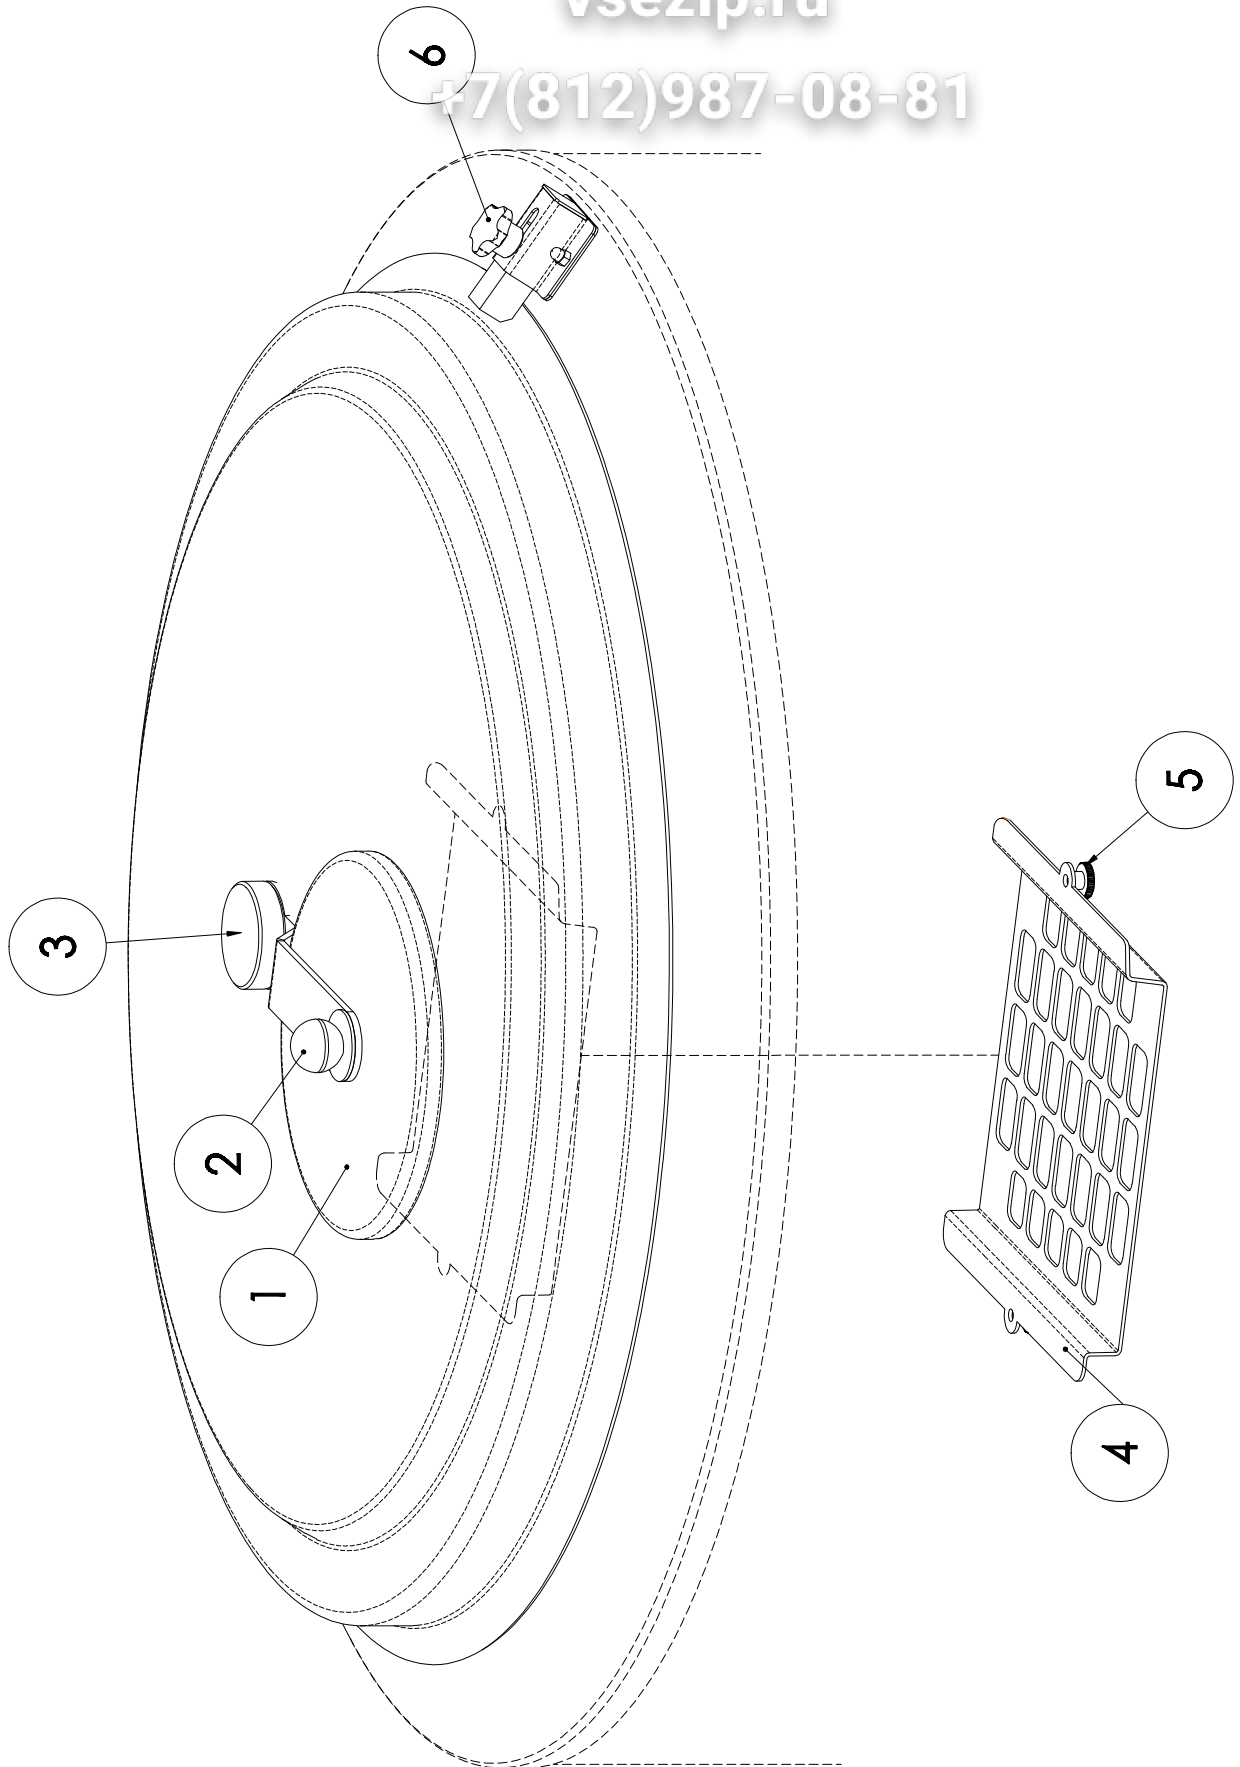

vsezip.ru

+7(812)987-08-81