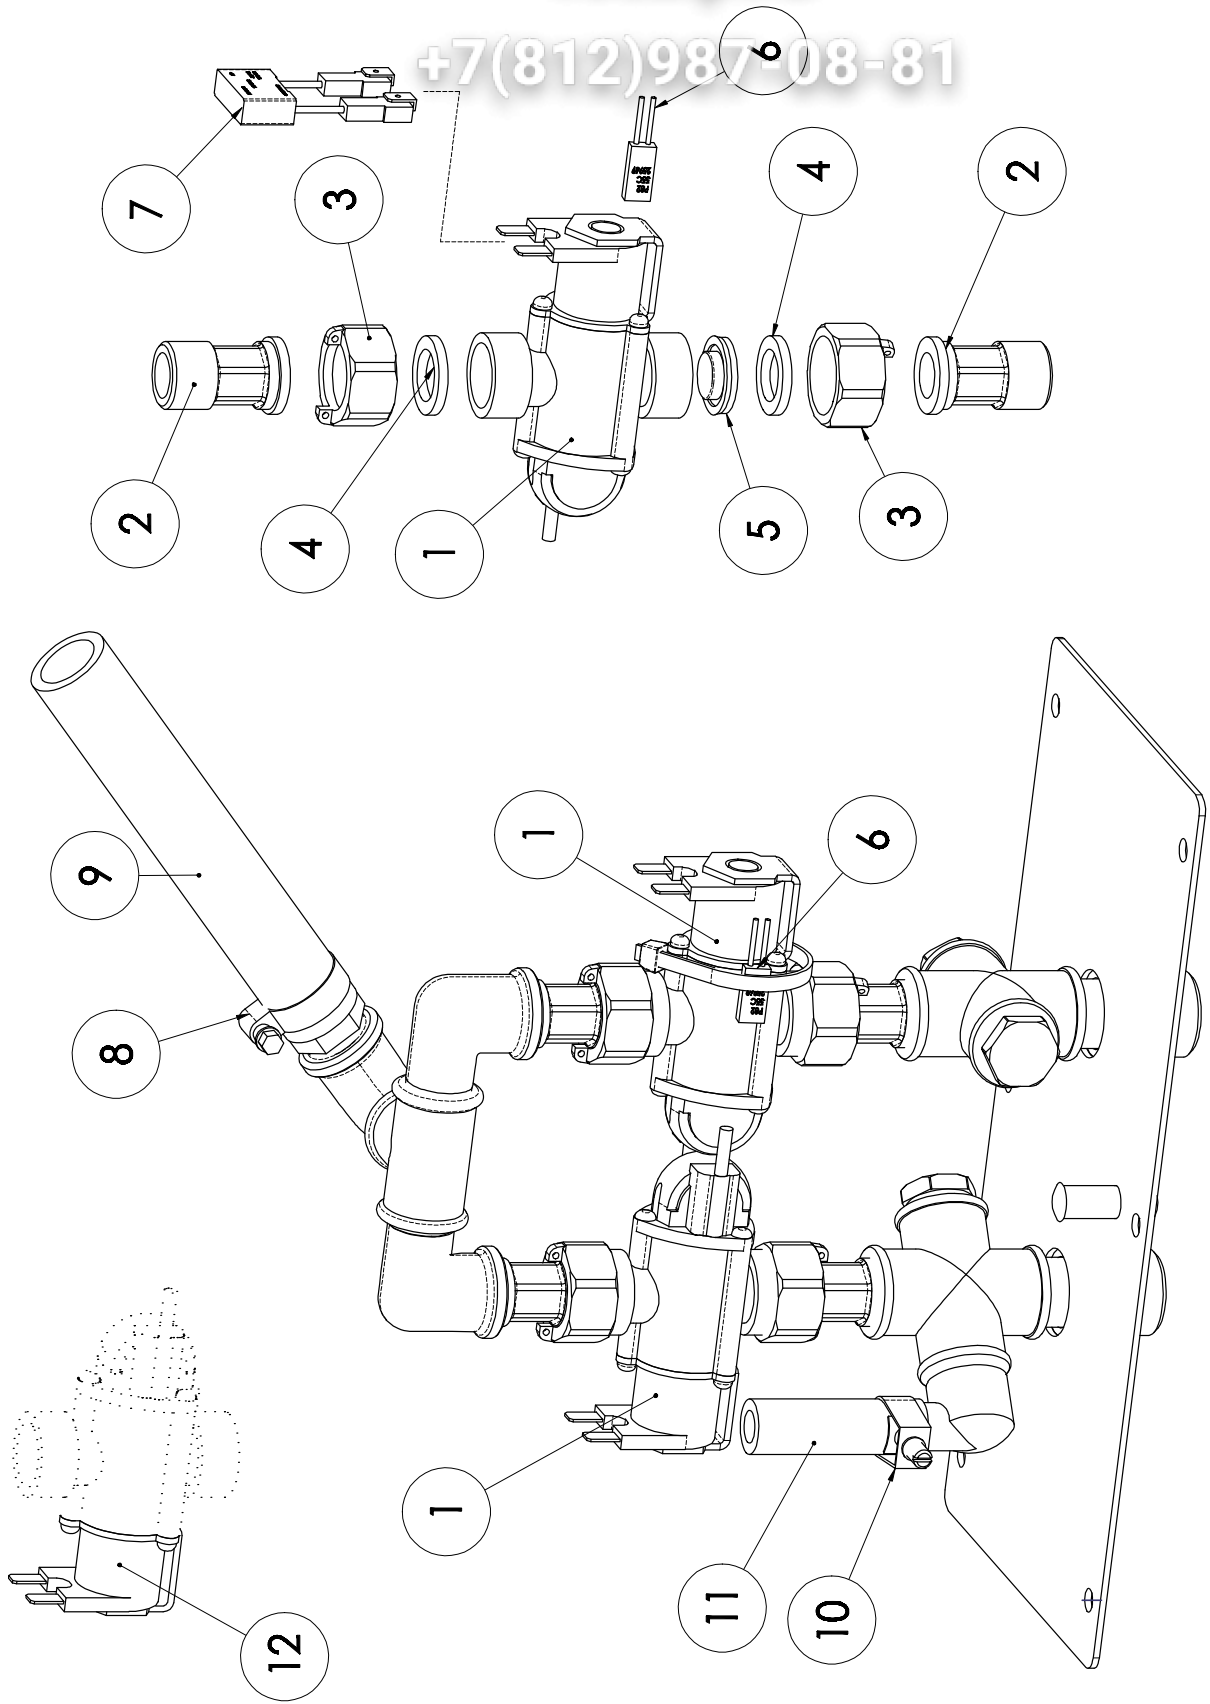

vsezip.ru

+7(812)98708-81