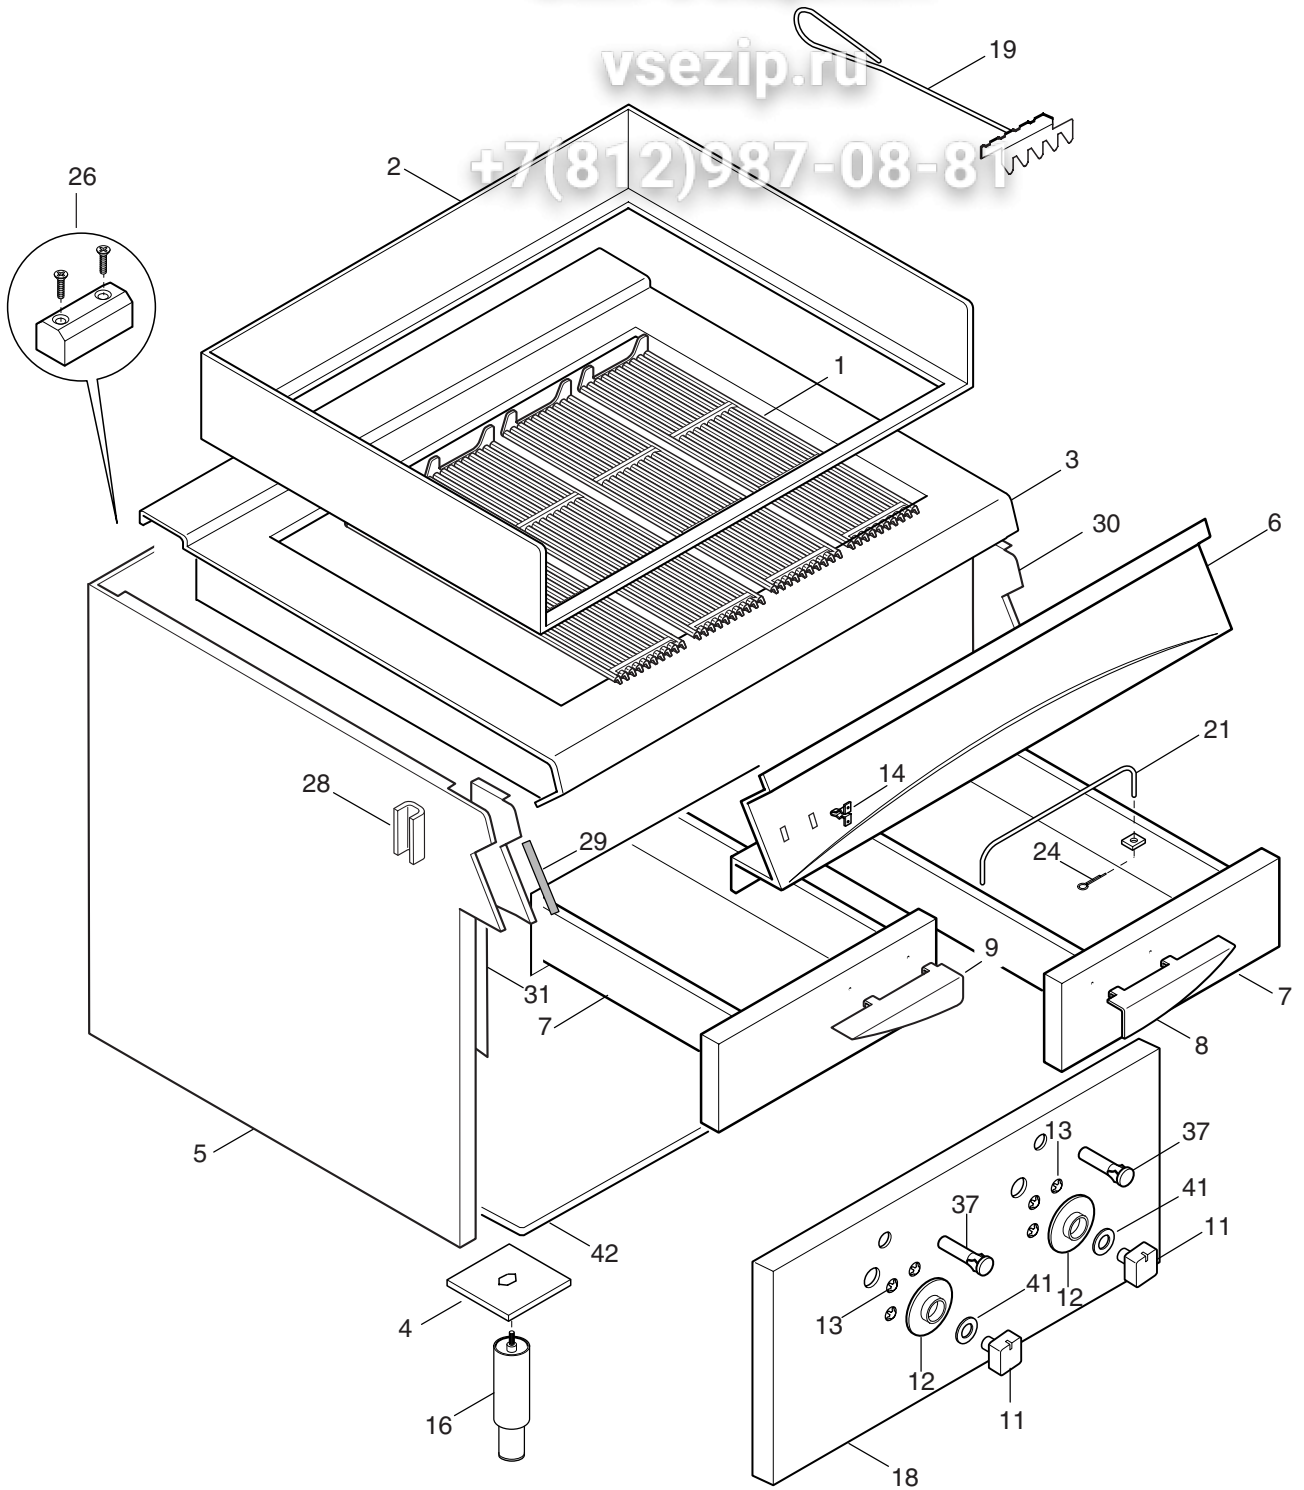

Зип Общепит

vsezip.ru

+7(812)987-08-81

GRIGLIA ELETTRICA N700
ELECTRIC GRILL N700