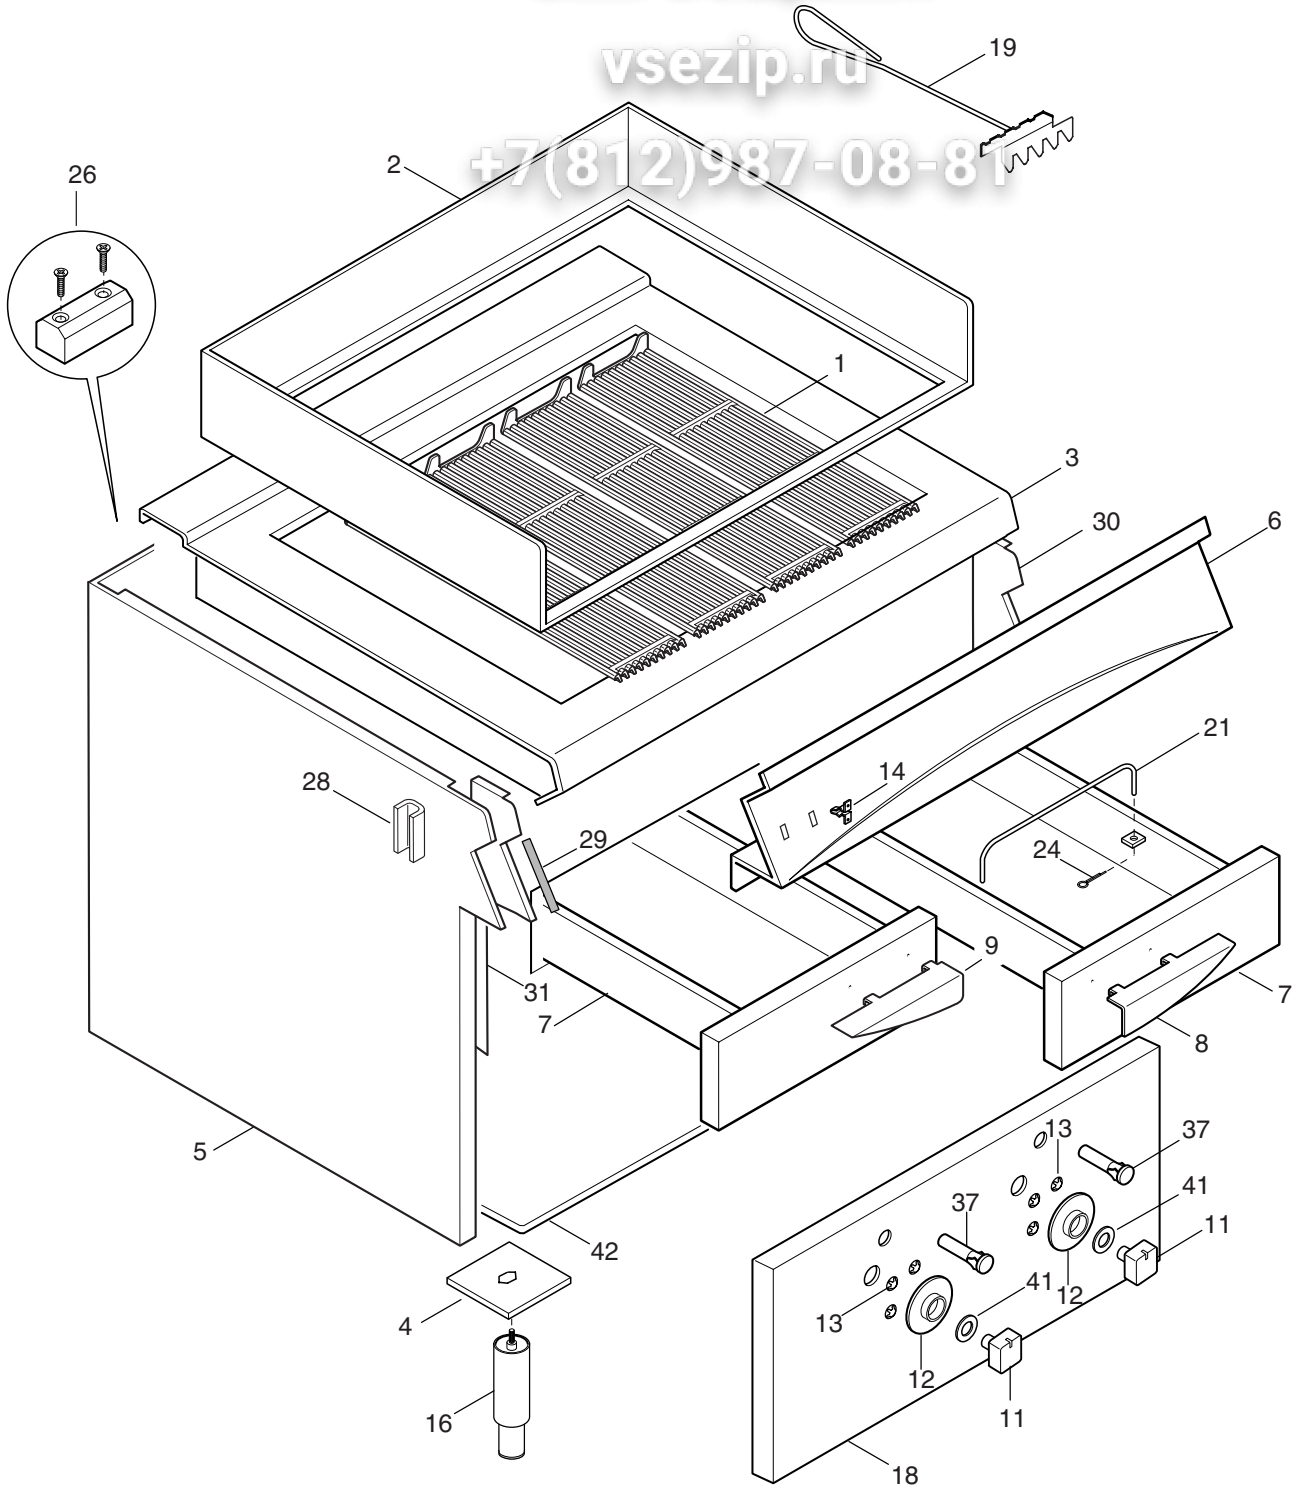

Зип Общепит

vsezip.ru

+7(812)987-08-81

GRIGLIA ELETTRICA N700
ELECTRIC GRILL N700