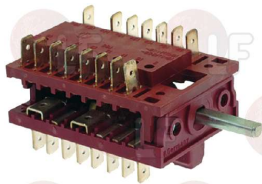

FAGOR P433023000

FAGOR GQ61512