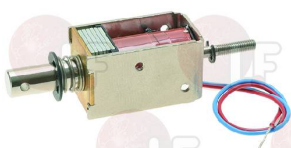

FAGOR P503025000

Electromagnets

3121025 DOOR OPENING ELECTROMAGNET 230V 50/60Hz
for Washing machine (FAGOR) LC-10 - LC-14 - LC-25
LC-7 - LF-10 - LF-14 - LF-25 - LF-55 - LF-7

FAGOR P533046000

3121026 DOOR OPENING ELECTROMAGNET 24V
for WASHING MACHINE DANUBE WED 8-10-13-18
for Washing machine (DOMUS) DFI13 - DFI18 - DFI27
DFI9 - W10 - W13 - W18 - W9
for Washing machine (FAGOR) LA-10M - LA-13M
LA-18M - LA-25M - LB-10M - LB-13M - LB-18M
LC-13 - LC-18 - LC-8 - LF-13 - LF-18 - LF-25
LF-8