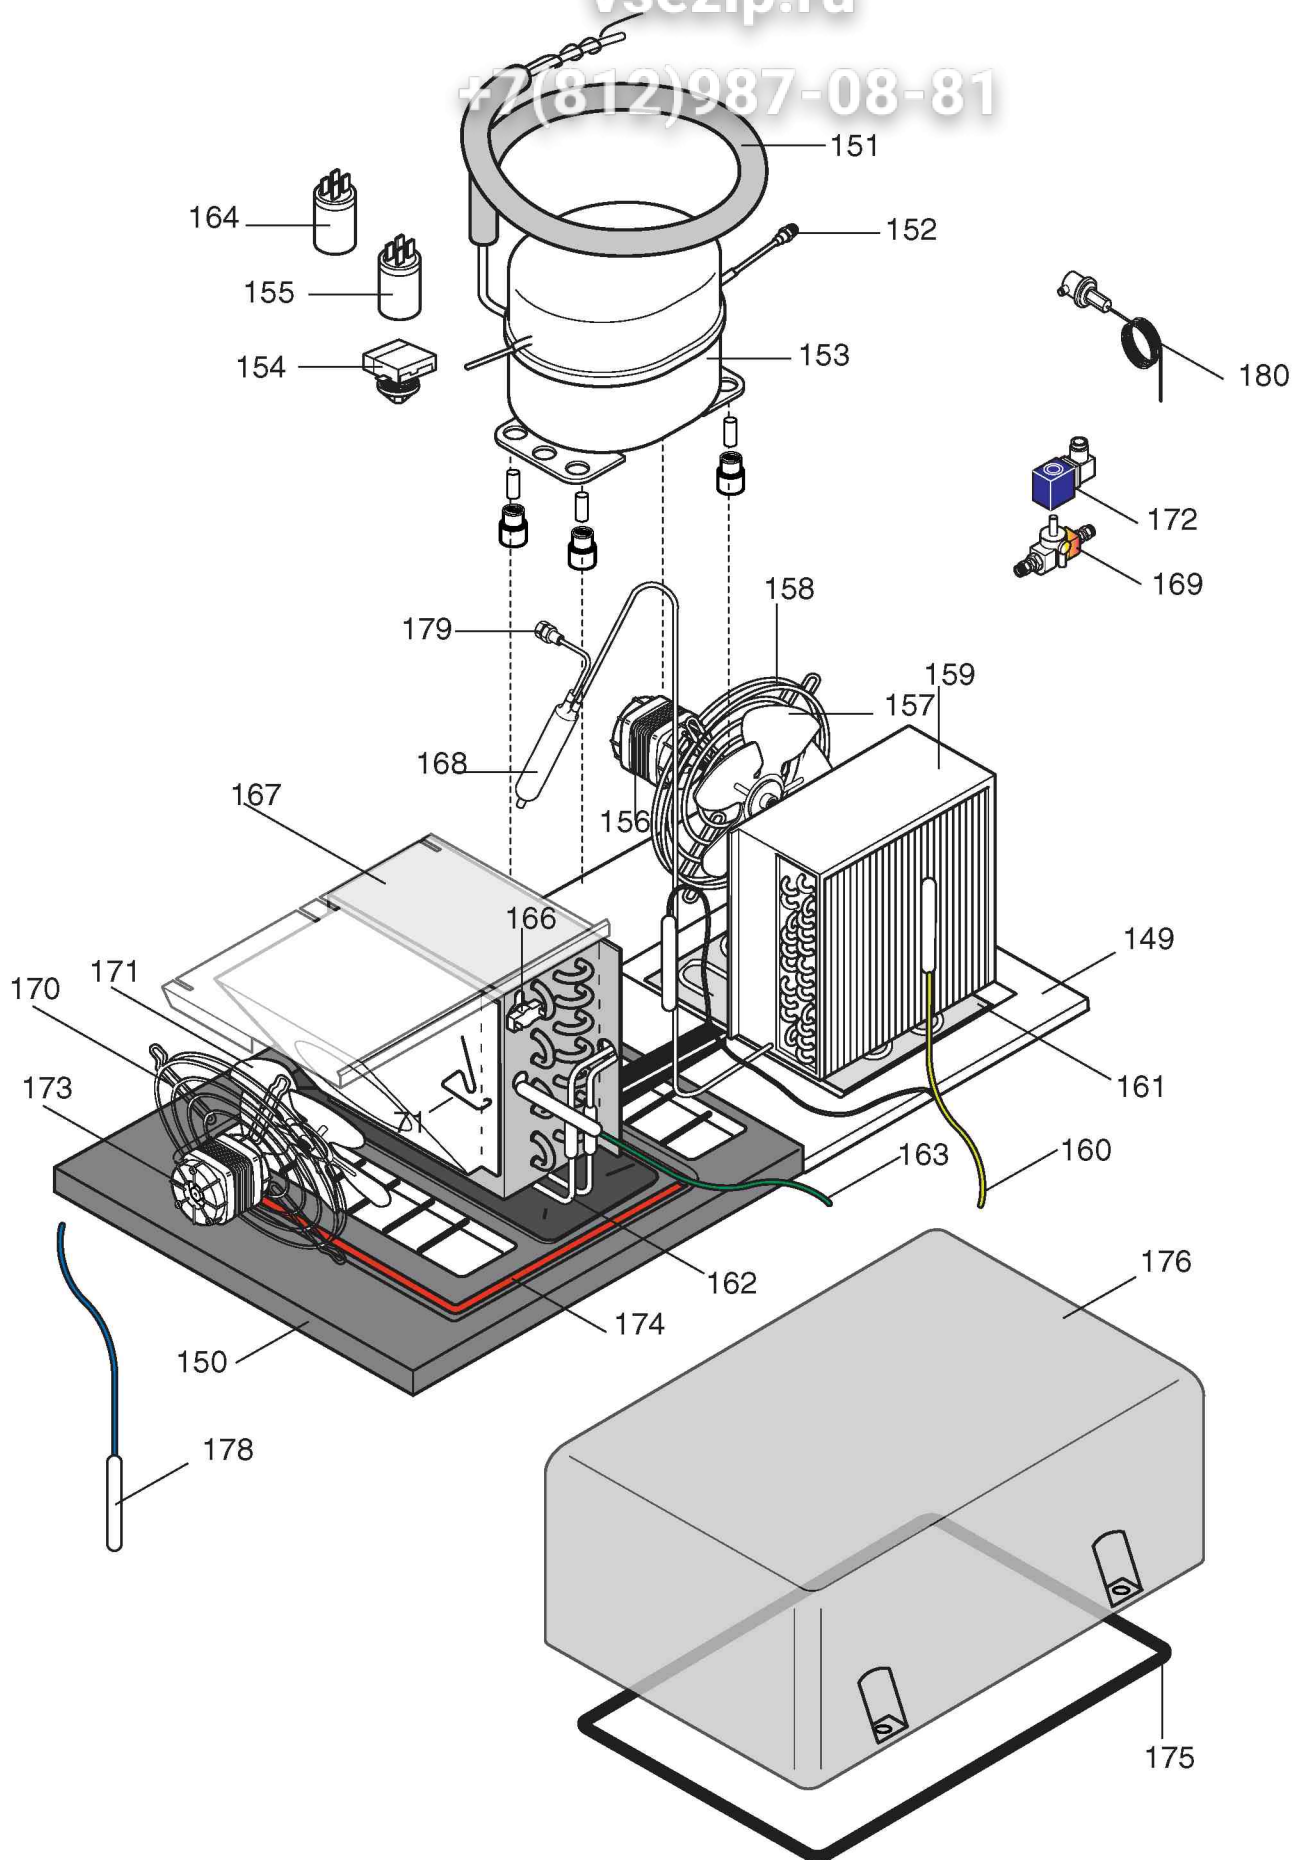

Cooling unit assembly
Gruppo refrigerante

-15 ³²°C
-15 -24 °C

vsezip.ru

+7(812)987-08-81