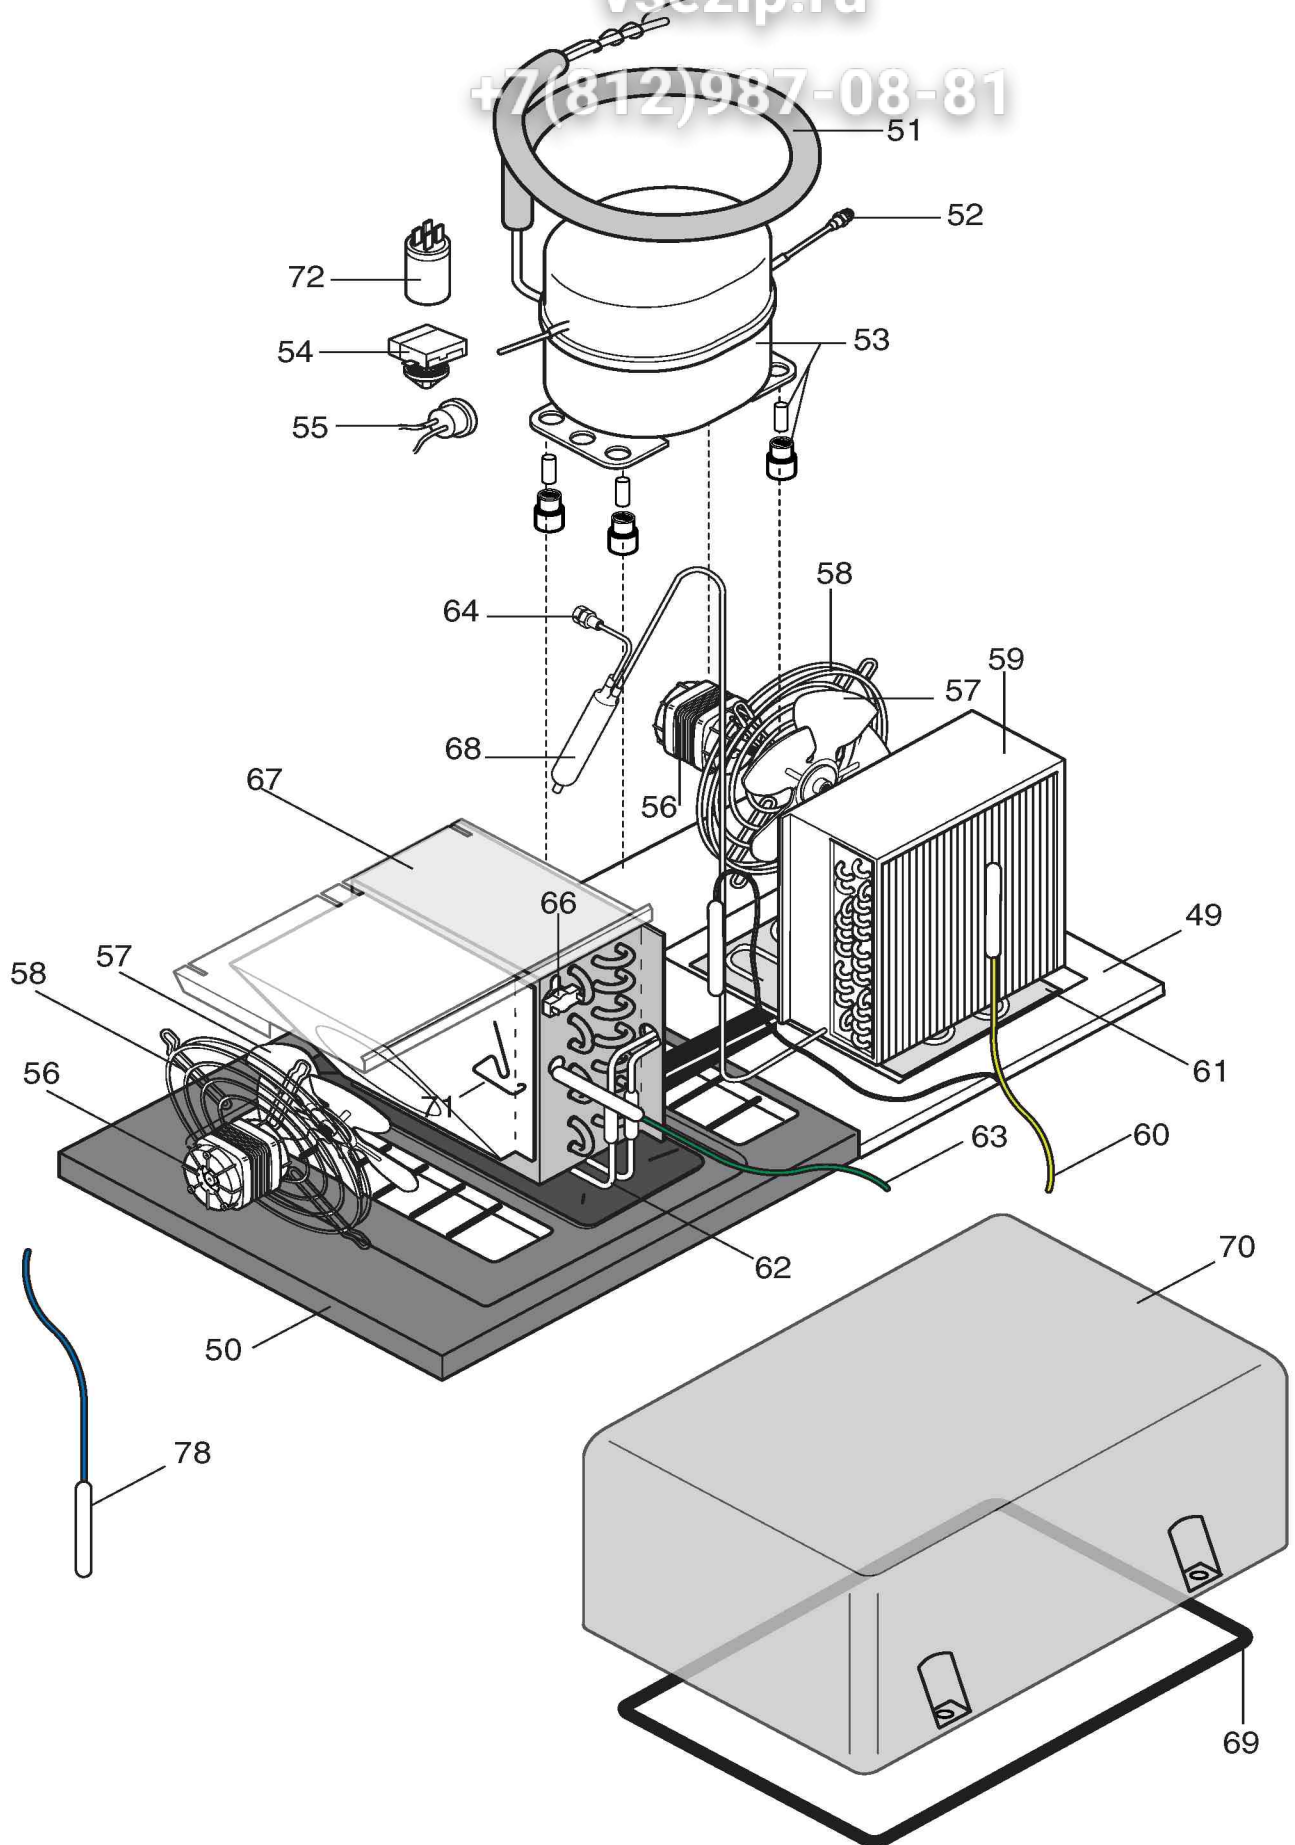

Cooling unit assembly
Gruppo refrigerante

-2 +10 °C
-2 +10 °C

Зип Общепит

vsezip.ru

+7(812)987-08-81