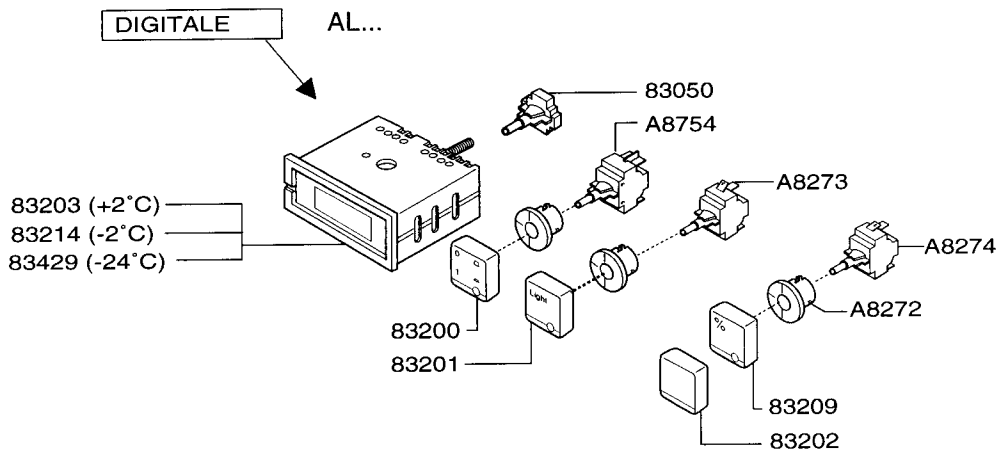

## vsezip.ru

Modelli con una porta piena (1M)  
 One full door models

- Modelli con porta vetro e due porte piene (2M)  
 Glass door models, and two full doors models

REFIGERATORS - CONTROL PANEL FRIGORIFERI - PANNELLO COMANDI				REF. RIF.	From serial Nr Da matricola
LUX LINE	AL...			1	446...
KOMPACT LINE	AK...				645...
SLIM LINE	AS...				