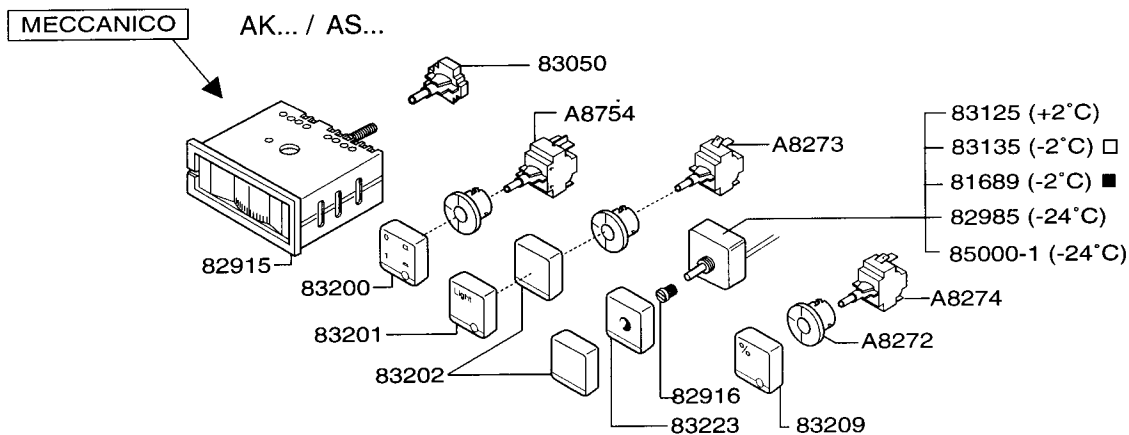

## vsezip.ru

Modelli con una porta piena (1M)  
 One full door models

- Modelli con porta vetro e due porte piene (2M)  
 Glass door models, and two full doors models

REFIGERATORS - CONTROL PANEL FRIGORIFERI - PANNELLO COMANDI				REF. RIF.	From serial Nr Da matricola
LUX LINE	AL...			1	446...
KOMPACT LINE	AK...				645...
SLIM LINE	AS...				