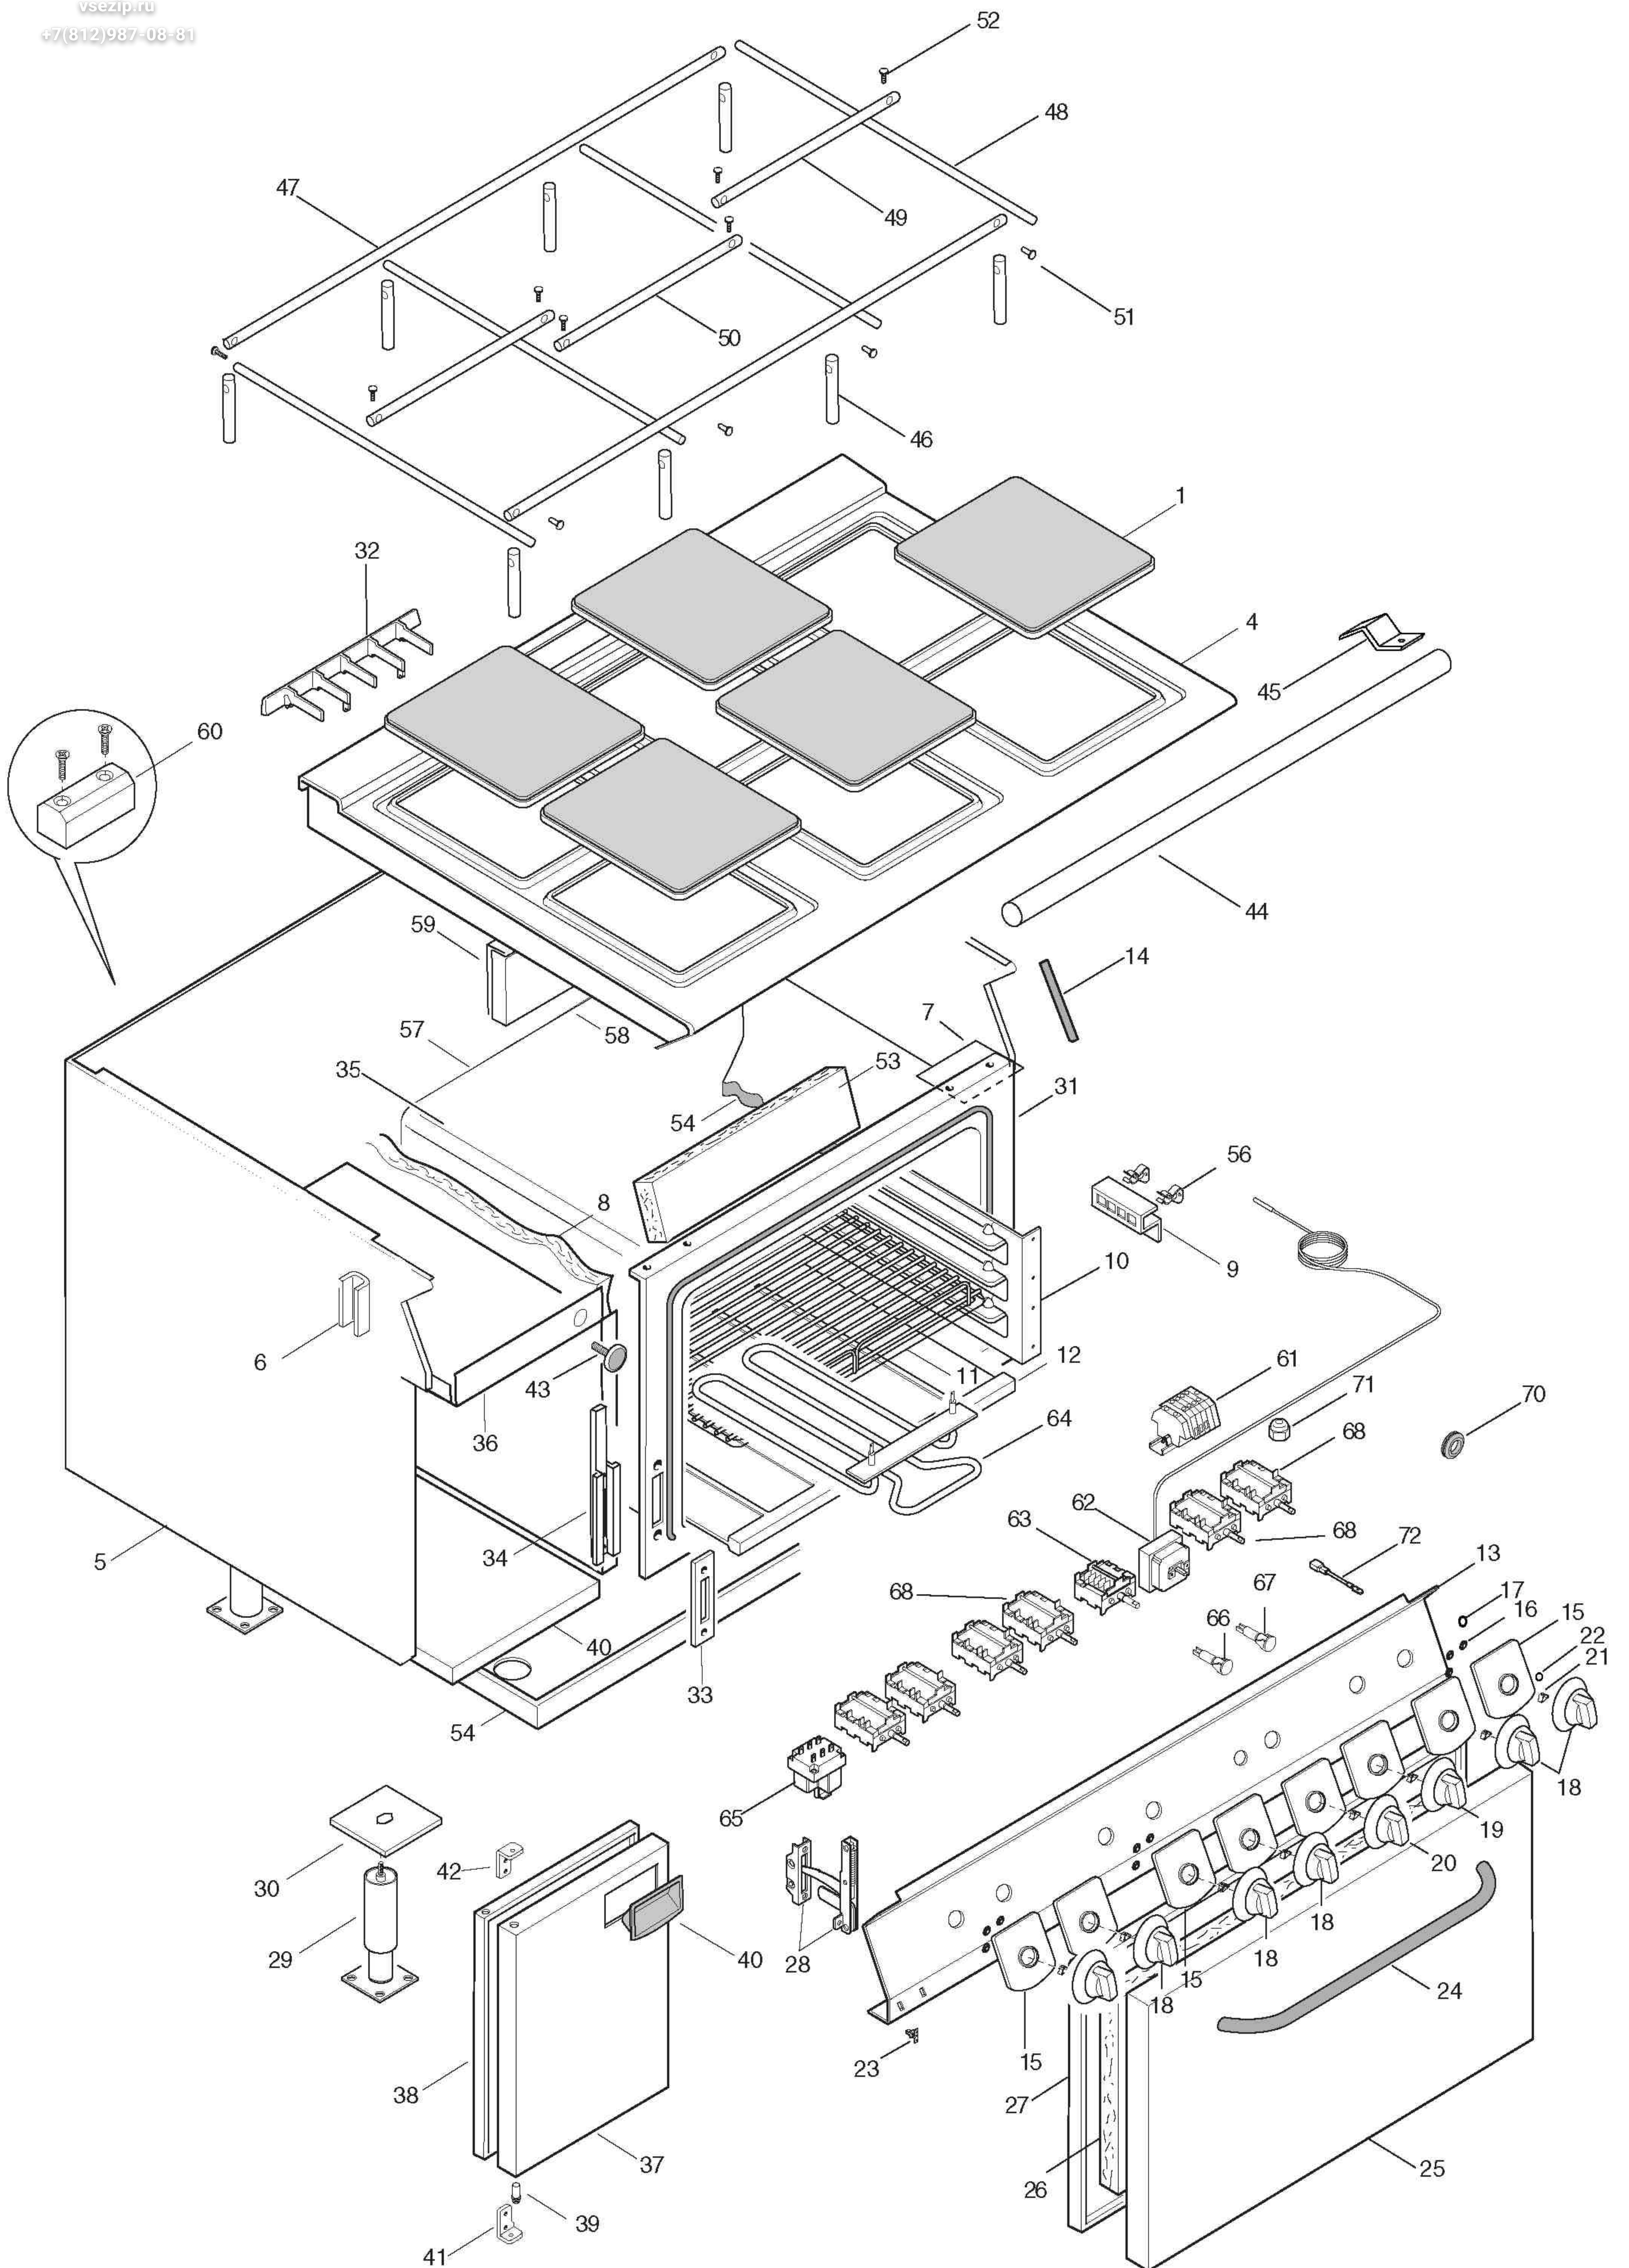

ELECTROLUX PROFESSIONAL

**Modular Platform**

Viale Treviso, 15  
33170 Pordenone - Italy  
Fax: +39 0434-380577

CATALOGO PARTI DI RICAMBIO  
SPARE PARTS CATALOGUE

**CUCINE ELETTRICHE PIASTRE QUADRE N700 MARINE**  
**HOT SQUARE PLATE ELECTRIC RANGE N700 MARINE**

PNC	Model	Ref.	Page	Note
178 821	TCF/E3QM0	a	1-4	6-Hot Square Plate Electric Boiling+Oven+Base - 400V
178 822	TCV/E3QM0	b	1-4	6-Hot Square Plate Electric Boiling+Base - 400V
178 834	TCF/E3QM4	c	1-4	6-Hot Square Plate Electric Boiling+Oven+Base - 440V
178 835	TCV/E3QM4	d	1-4	6-Hot Square Plate Electric Boiling+Base - 440V

Pag.	Indice	Index
1-2	Mobile e imp.elettrico	Structure and electric components
3-4	Lista ricambi	Spare parts list

**Marchio / Brand:** Electrolux  
**Factory code:** 9PDX

CUCINA ELETTRICA PIASTRE QUADRE N700 MARINE  
HOT SQUARE PLATE ELECTRIC RANGE N700 MARINE

CUCINA ELETTRICA PIASTRE QUADRE N700 MARINE  
HOT SQUARE PLATE ELECTRIC RANGE N700 MARINE