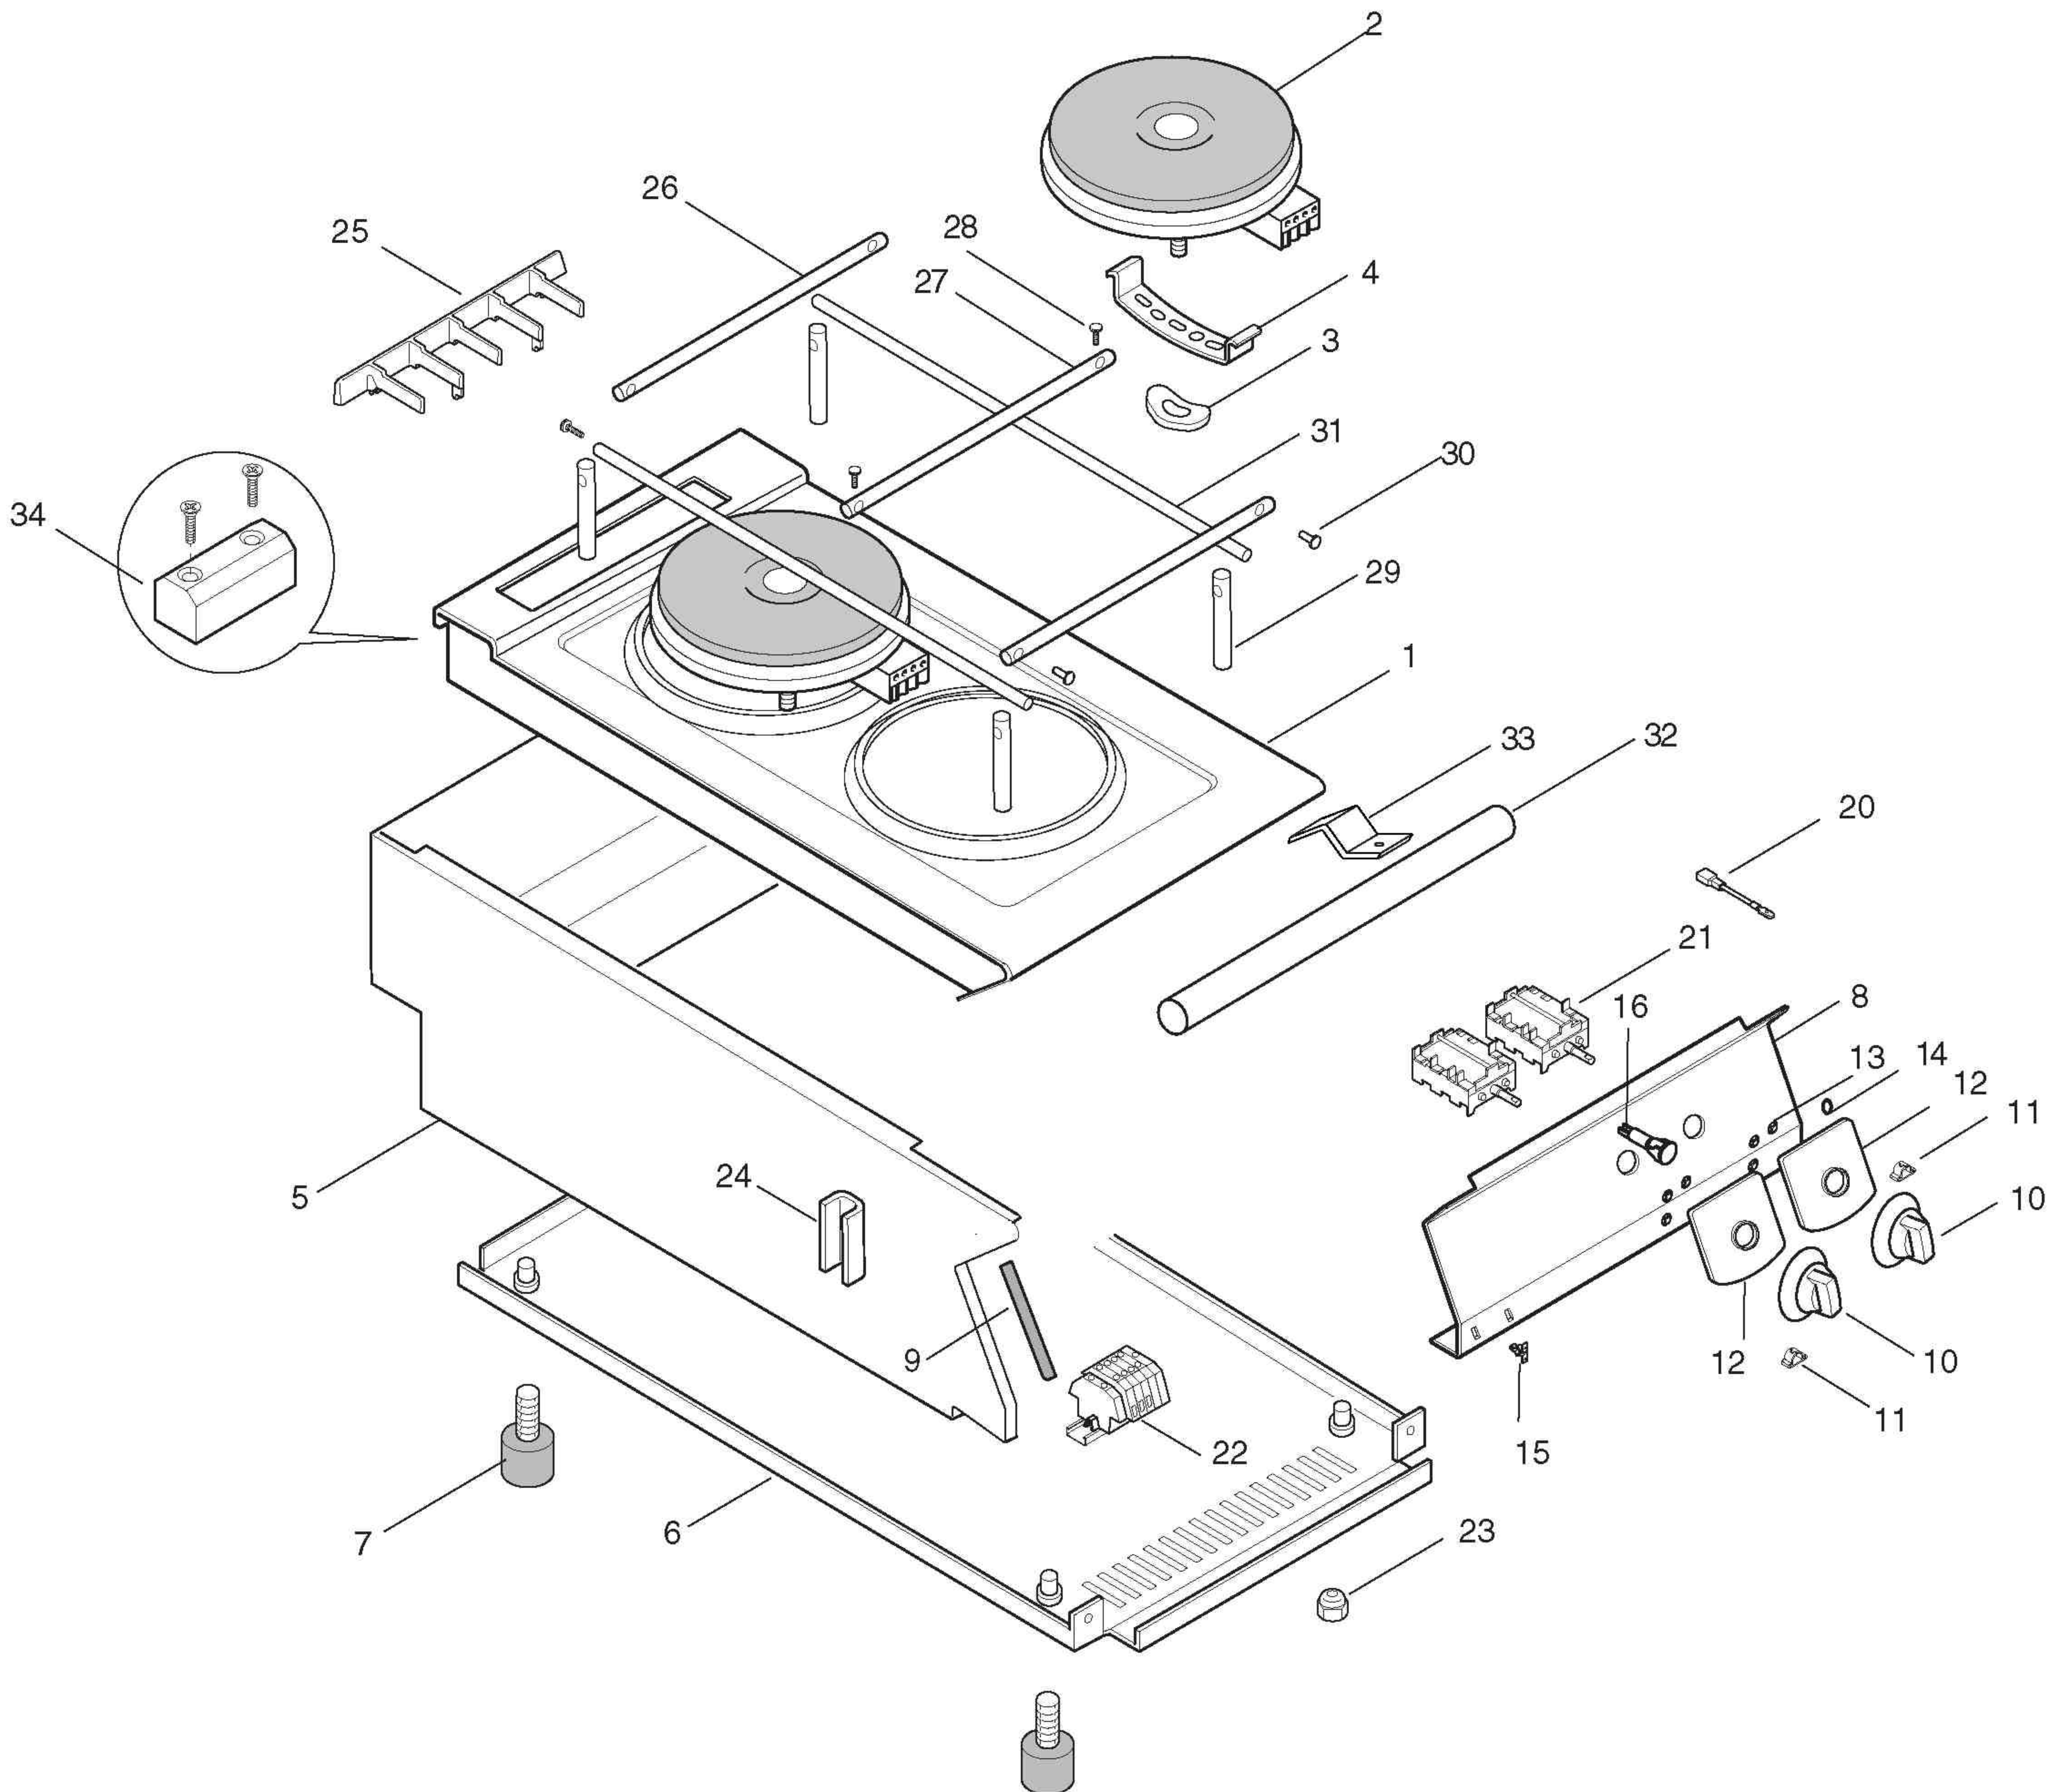

PNC	Model	Ref.	Page	Note
178 816	TC/E1M0	a	1-2	2-Hot Plate Electric Boiling Top 400 MM - 400V
178 829	TC/E1M4	b	1-2	2-Hot Plate Electric Boiling Top 800 MM - 440V

Pag.	1	Indice	Index
	2	Mobile e imp.elettrico Lista ricambi	Structure and electric components Spare parts list

Marchio / Brand: Electrolux
Factory code: 9PDX

Da Ser. Nr. / From ser. nr.: 930.....

Ed. 2009 07

Doc. Nr.:

2 - 05 885

CUCINA ELETTRICA TOP N700 MARINE
HOT PLATE ELECTRIC BOILING TOP N700 MARINE