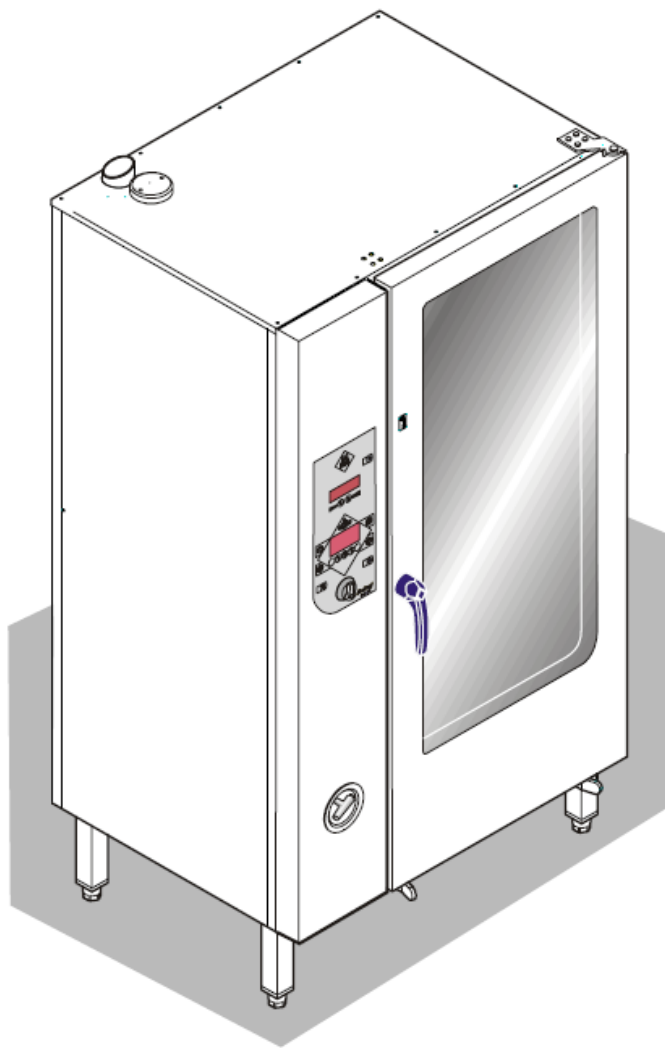

# Electric and Gas Combisteamer Gold

European CE-Version

Model	Serial-No. / date	
	from	thru
<b>Software:</b>	Version 4.00	
HansDampf 6.x, right hinged	12212149 / Oct. 2012	-
HansDampf 6.x, left hinged	12212288 / Nov. 2012	-
HansDampf 10.x right hinged	12211027 / Oct. 2012	-
HansDampf 10.x left hinged	12213195 / Nov. 2012	-
HansDampf 20.x right hinged	12200172 / Jan. 2007	-
HansDampf 20.x left hinged	12200172 / Jan. 2007	-