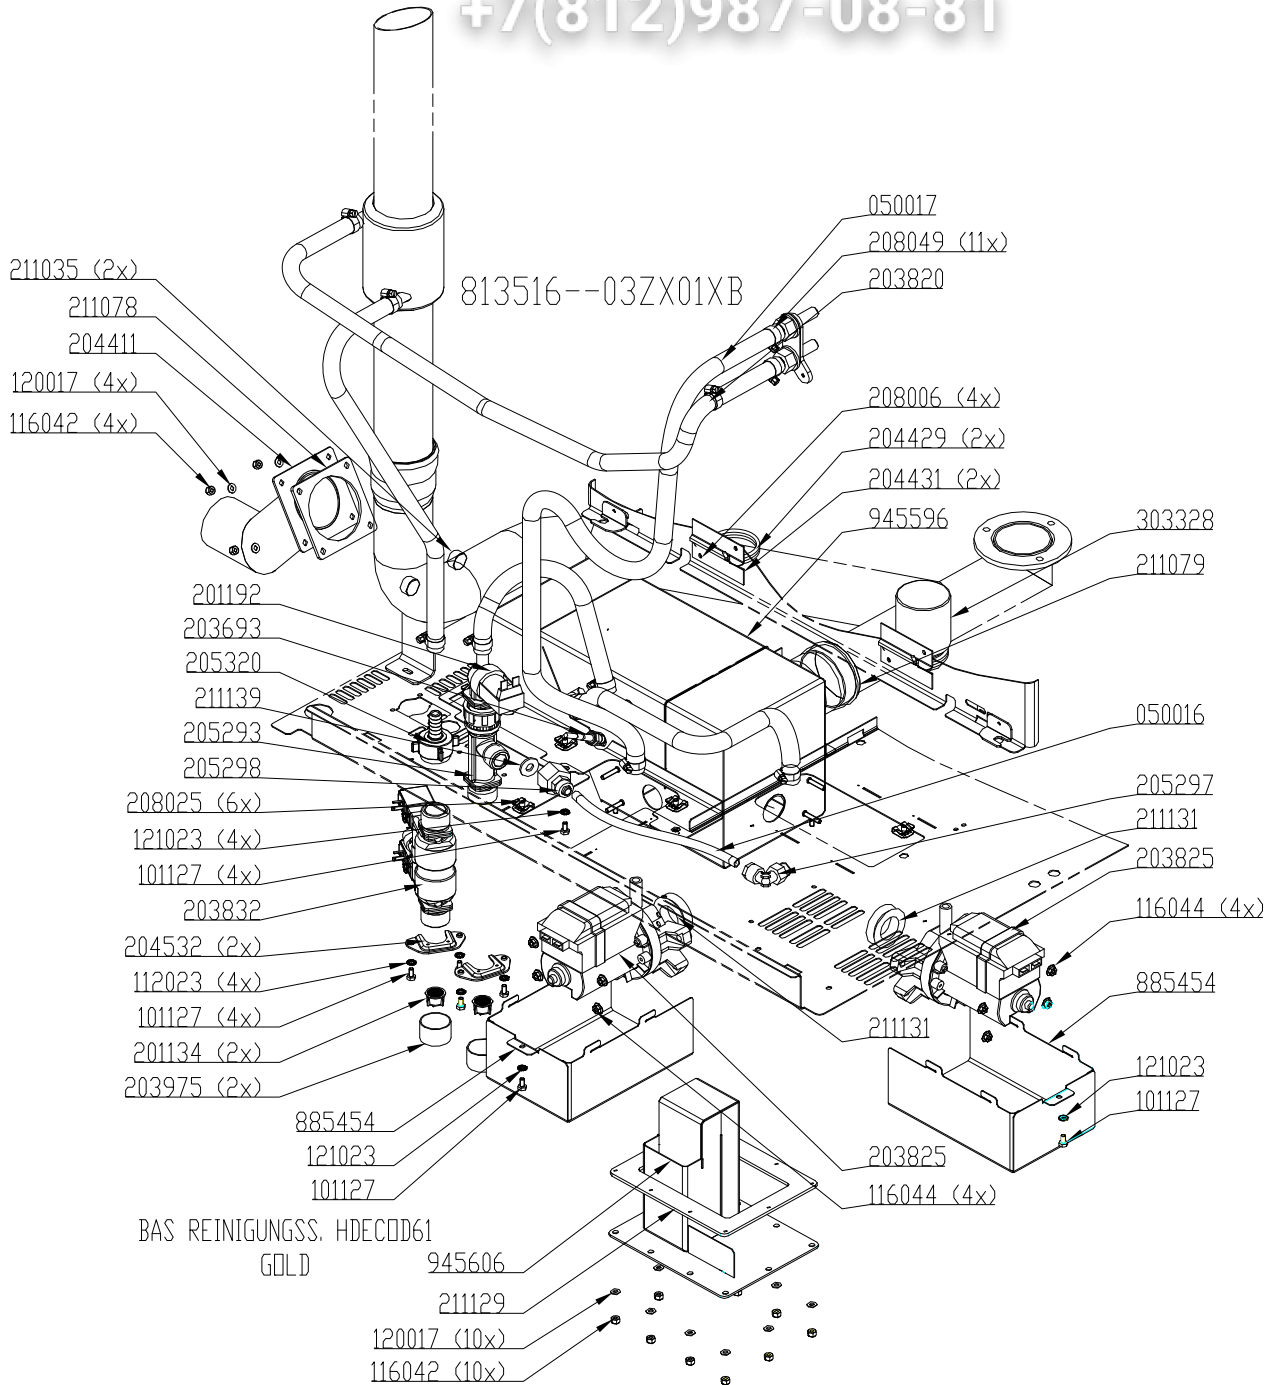

vsezip.ru
Water assembly 50Hz HD6.x & HD10.x
+7(812)987-08-81

Note! Part number for 60Hz pump = #203826