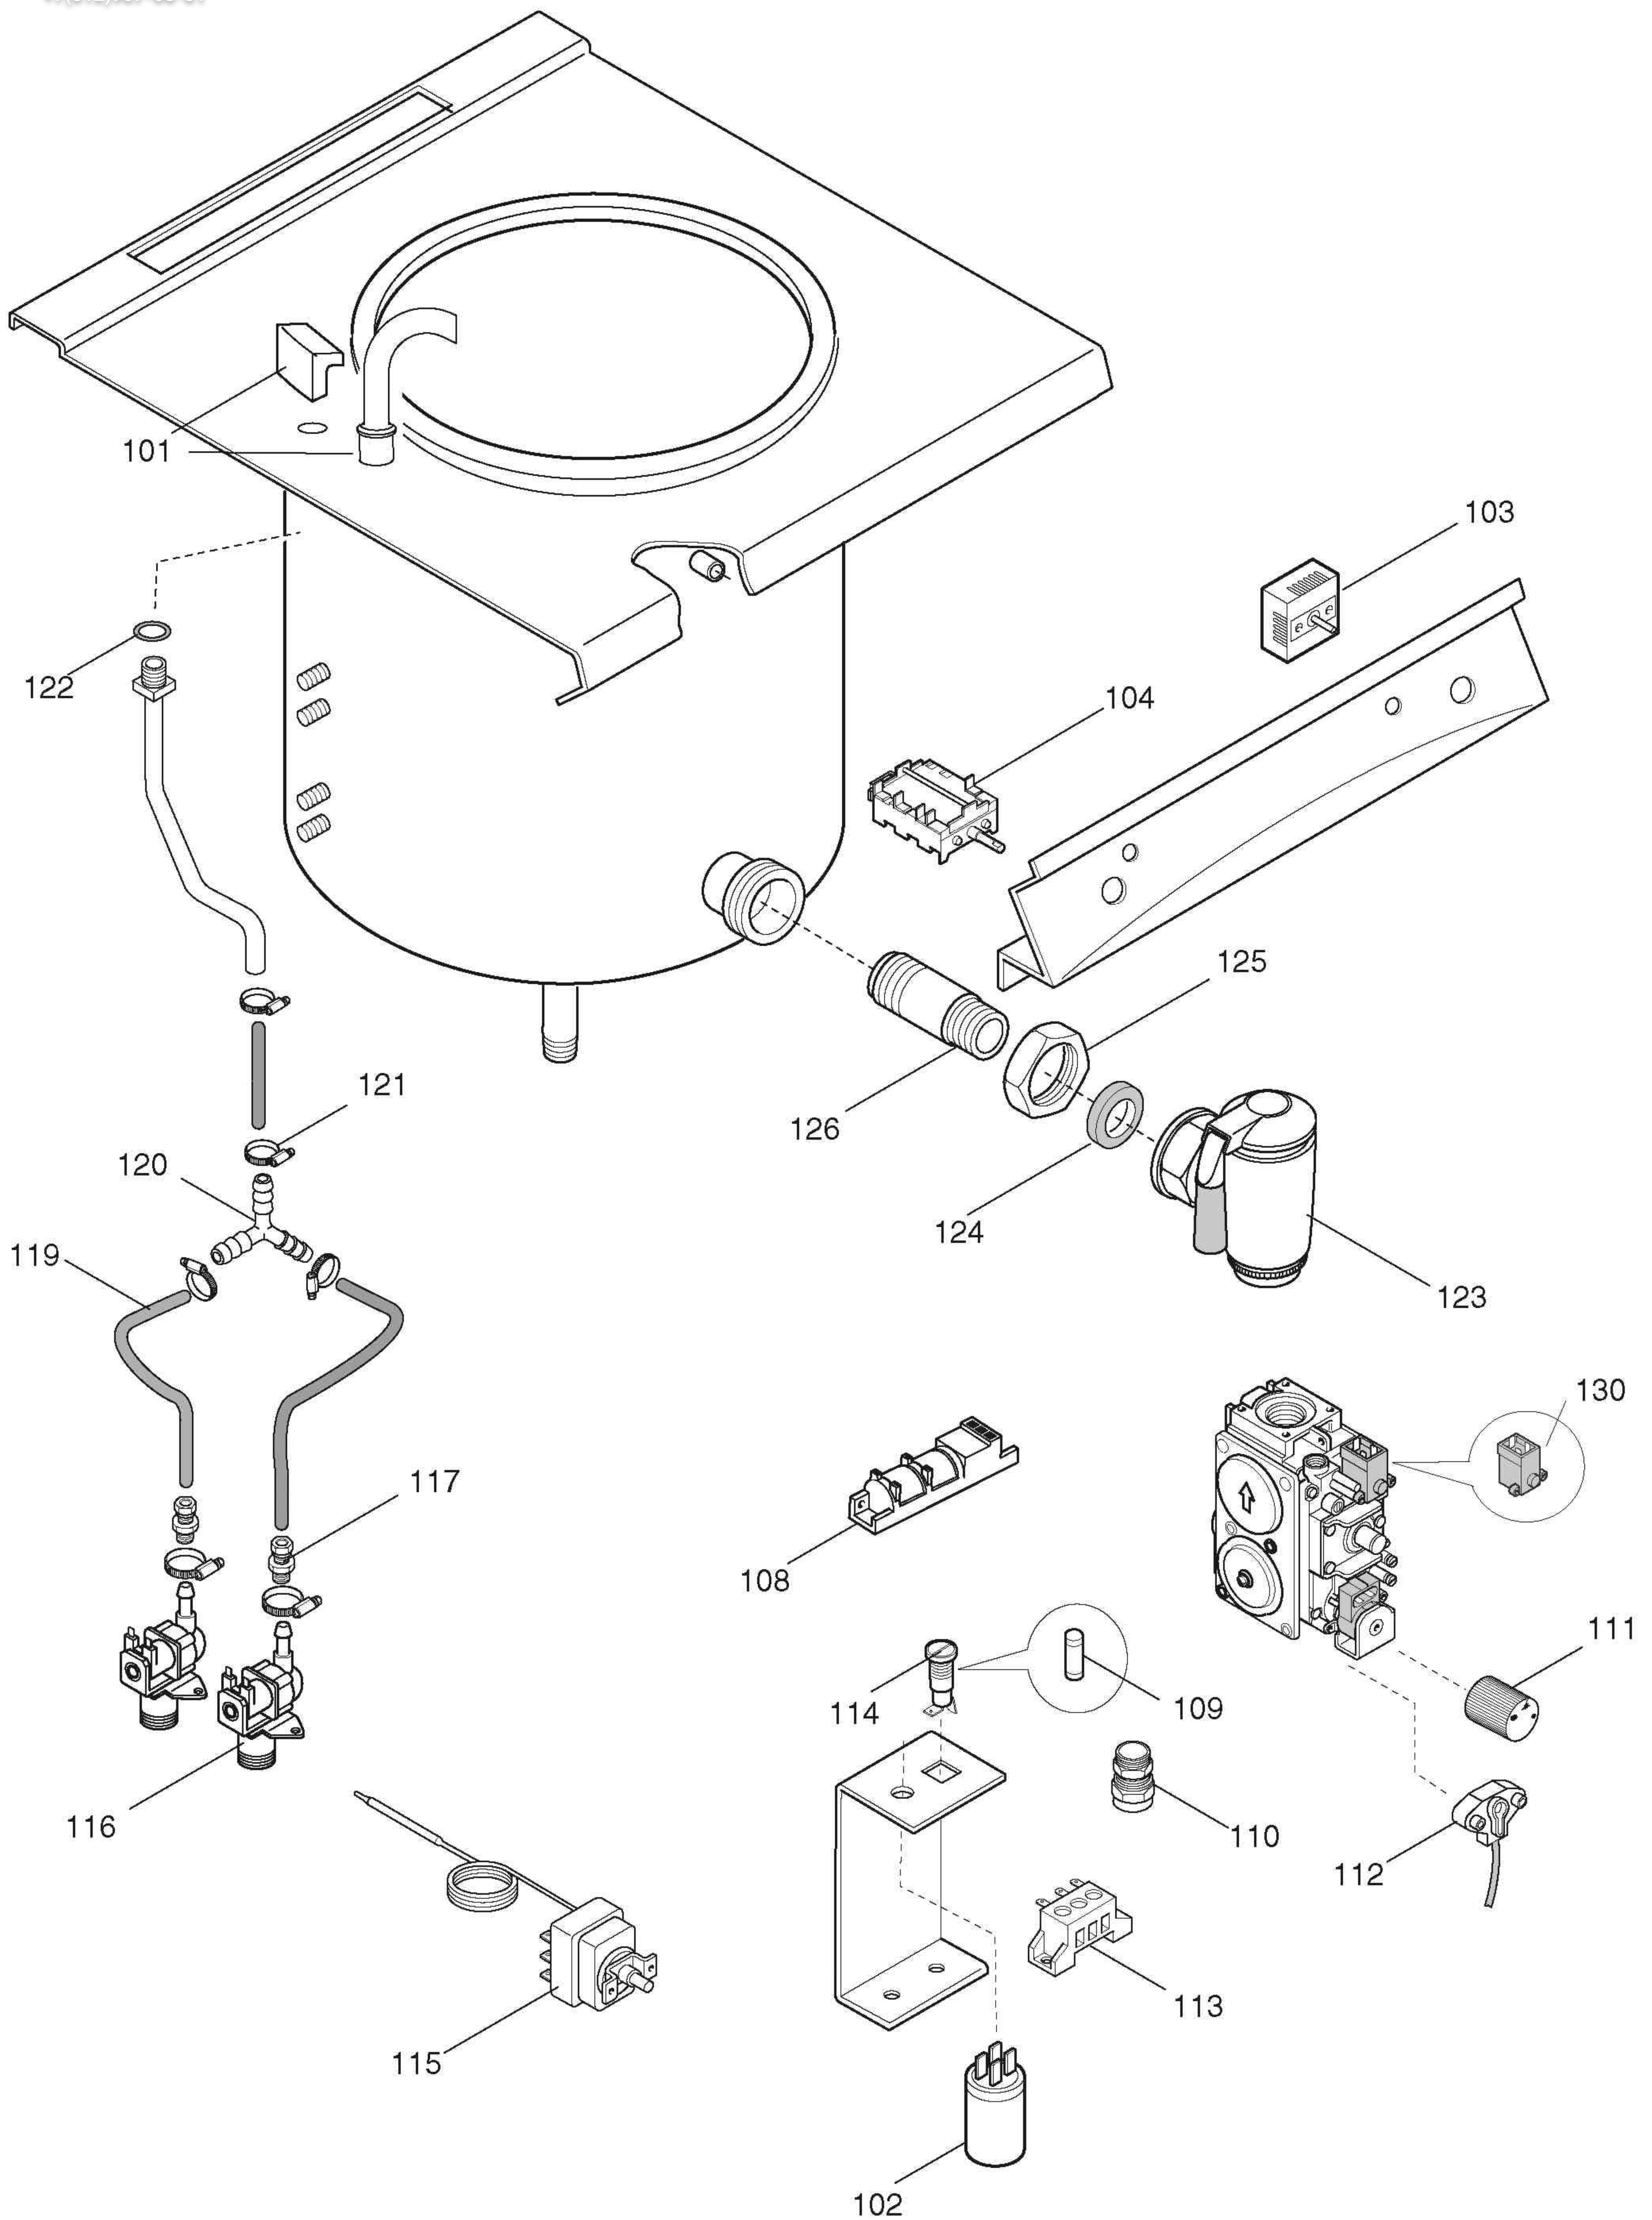

PENTOLE GAS DIRETTE N700
GAS BOILING PAN DIRECT HEATING N700