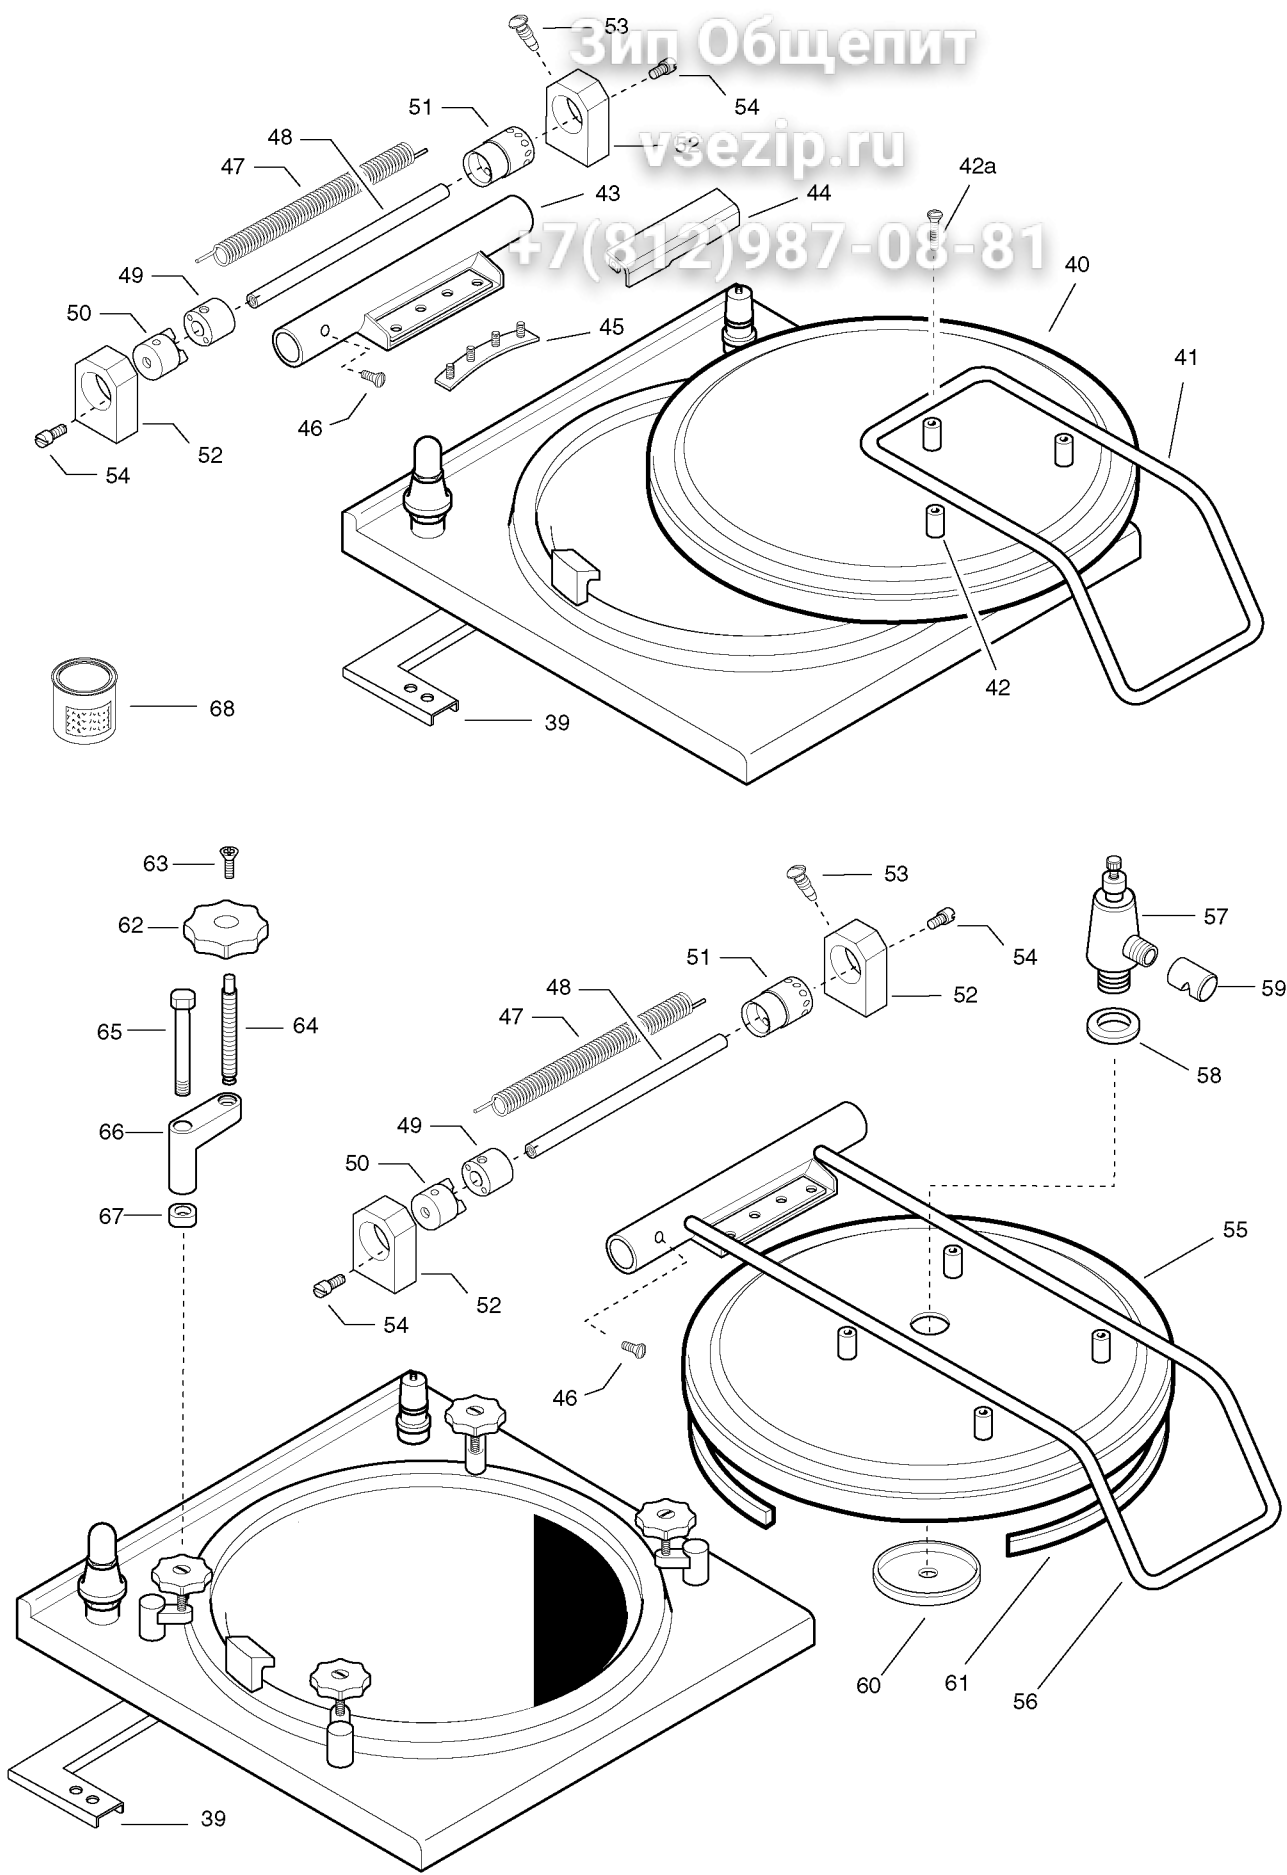

PENTOLE ELETTRICHE INDIRETTE 100/150Lt N900
ELECTRIC BOILING PAN INDIRECT HEATING 100/150Lt N900**+7(812)987-08-81**

PNC	Model	Ref.	Page	Notes
200 273	KPI/E10	a	1 - 2 - 3 - 4 - 5	100Lt Electric Boilong Pan Indirect Heating
200 274	KPI/E15	b	1 - 2 - 3 - 4 - 5	150Lt Electric Boilong Pan Indirect Heating
200 279	KPI/E15A	c	1 - 2 - 3 - 4 - 5	150Lt Electric Boilong Pan Indirect Heating Autoclave

IndexPag. 1 - 2 - 3
Pag. 4 - 5**Indice**Frame and components
Spare parts listStruttura e componenti
Lista ricambi**Brand / Marchio :** Zanussi
Factory code: 9PDX

PENTOLE ELETTRICHE INDIRETTE N900
ELECTRIC BOILING PAN INDIRECT HEATING N900