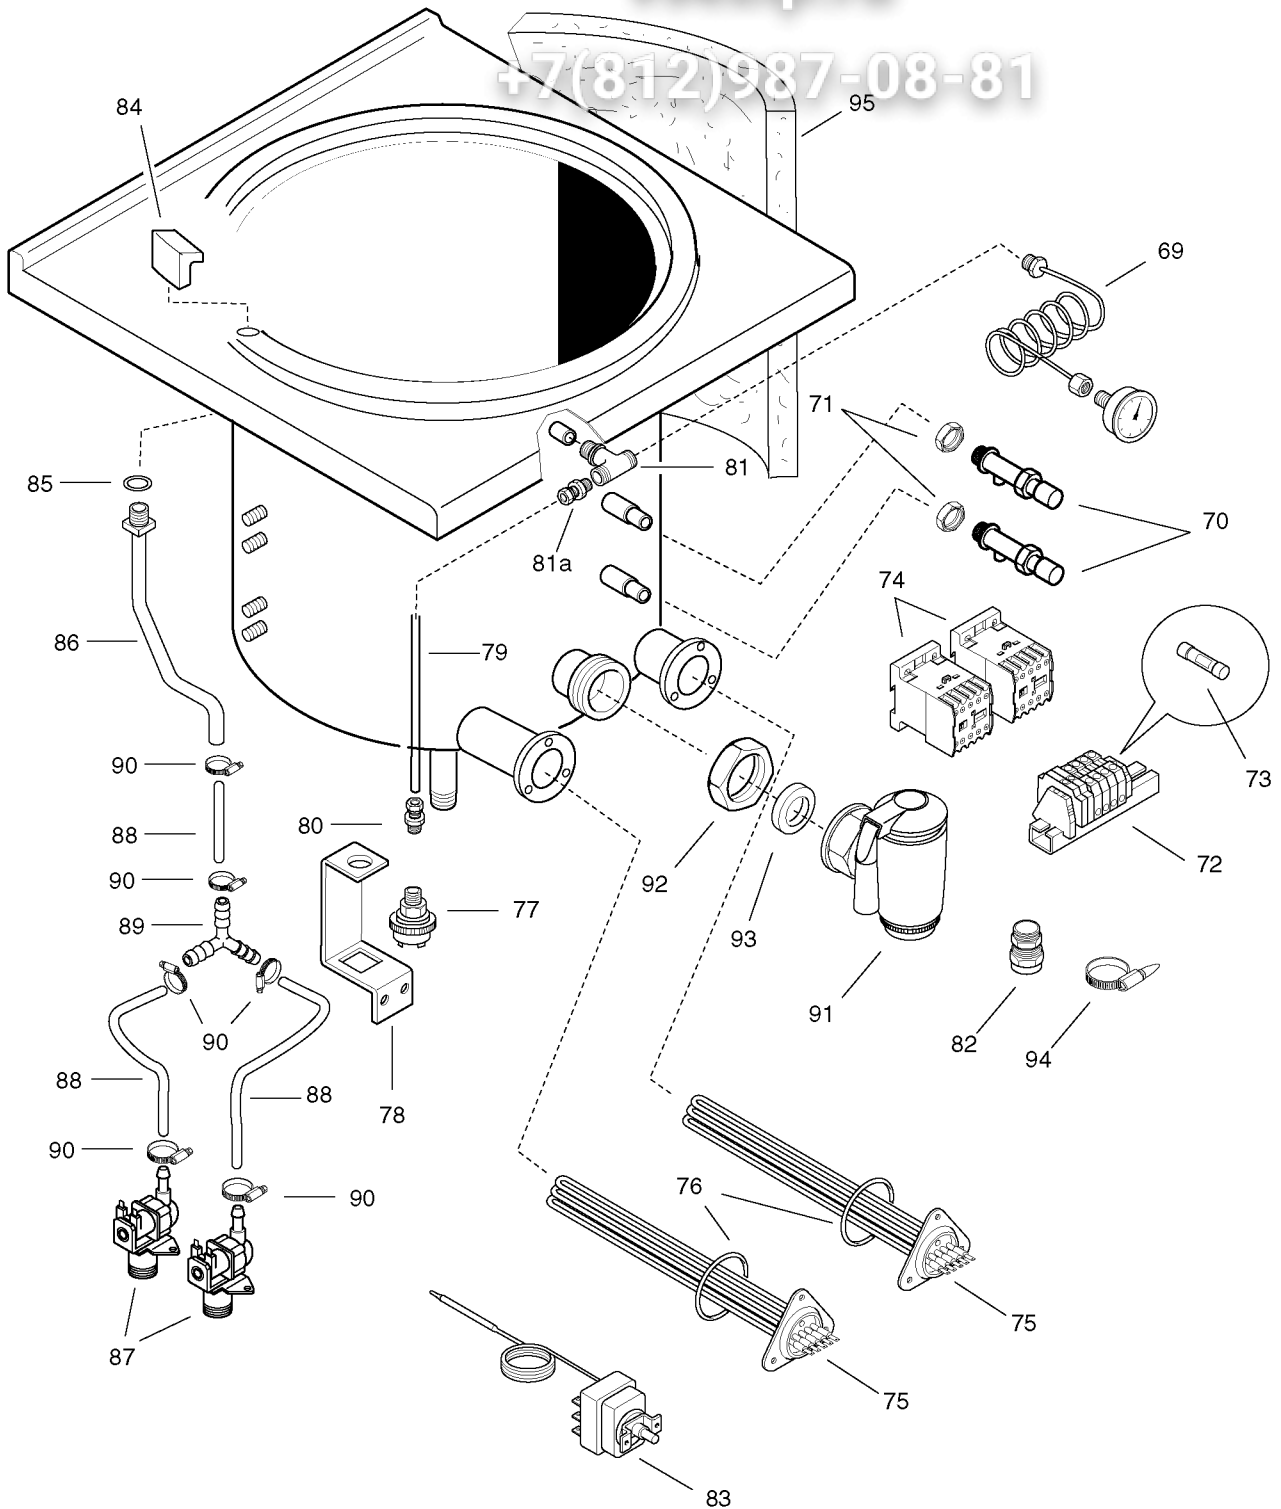

PENTOLE ELETTRICHE INDIRETTE N900
ELECTRIC BOILING PAN INDIRECT HEATING N900