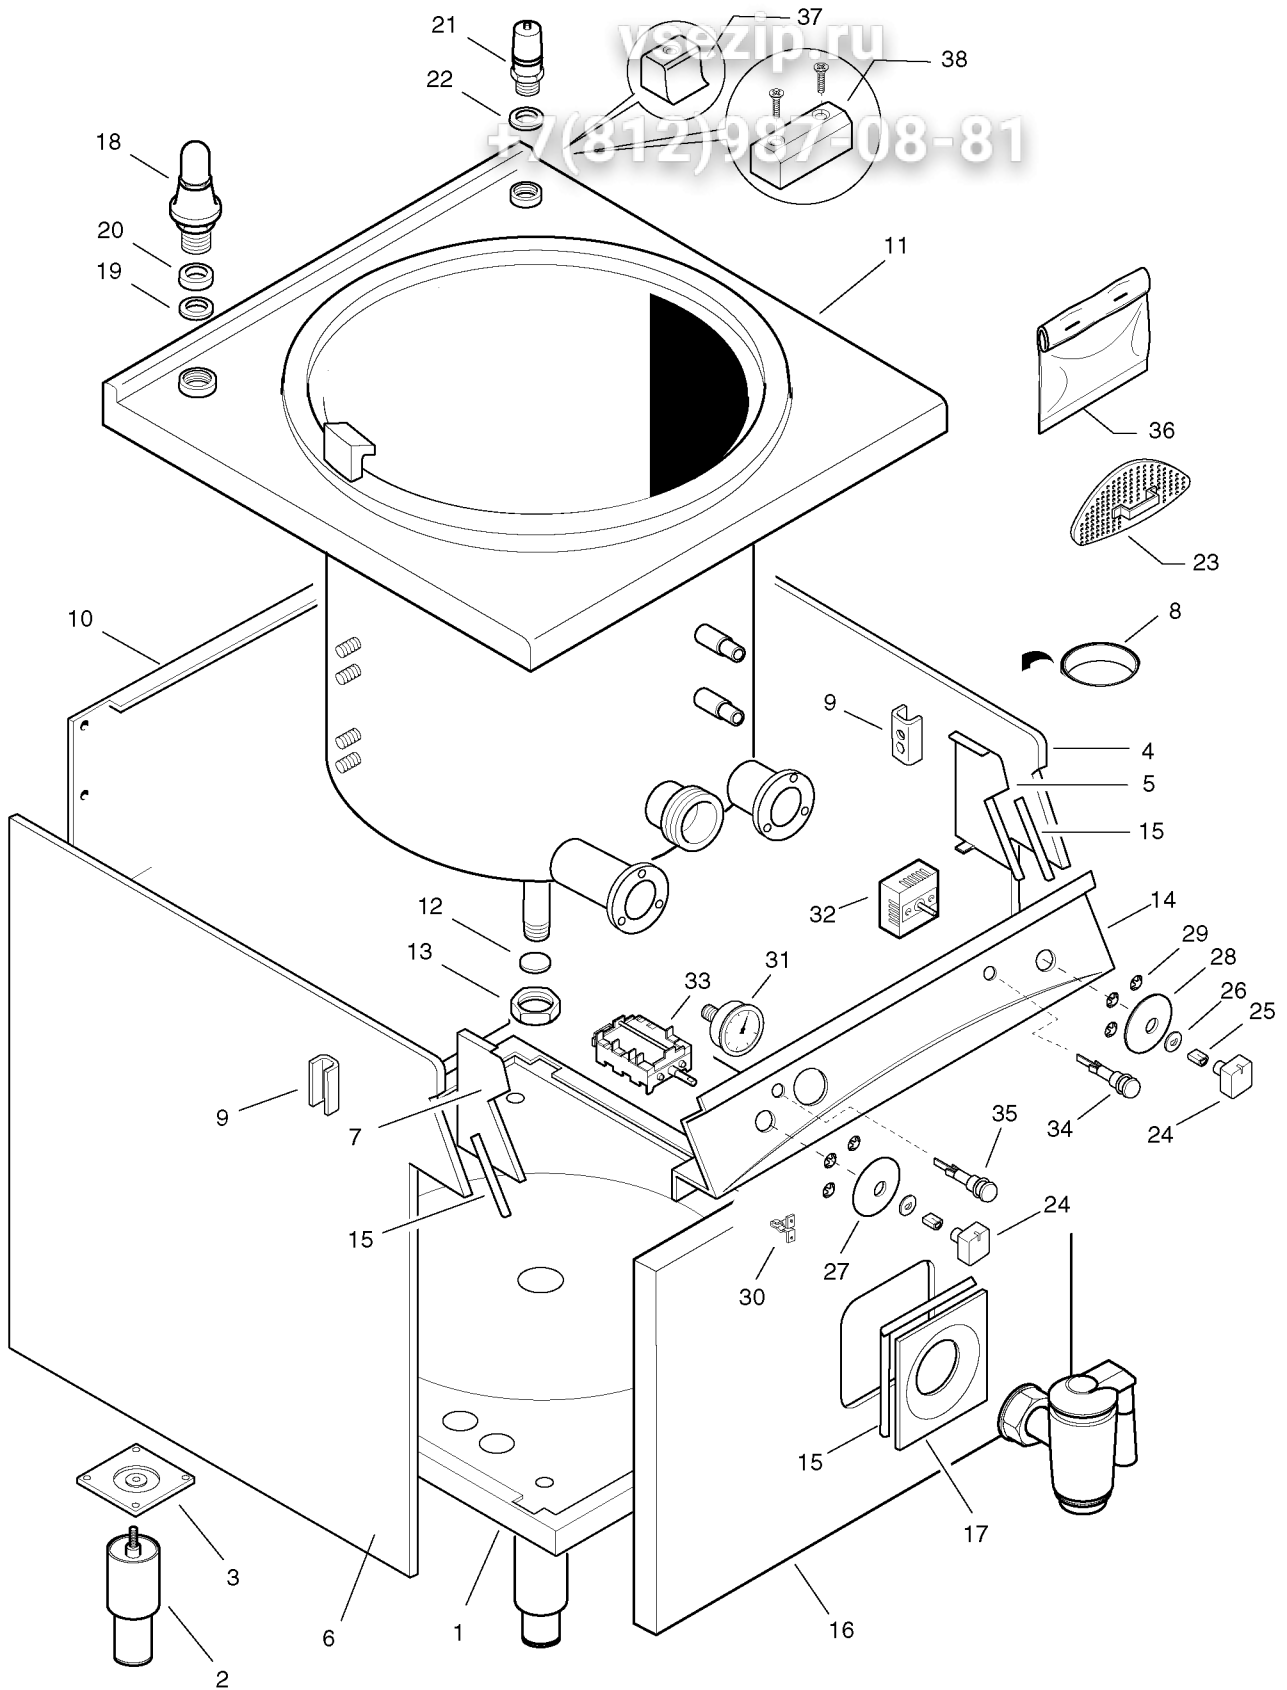

PENTOLE ELETTRICHE INDIRETTE 100/150Lt N900
ELECTRIC BOILING PAN INDIRECT HEATING 100/150Lt N900**+7(812)987-08-81**

PNC	Model	Ref.	Page	Notes
200 273	KPI/E10	a	1 - 2 - 3 - 4 - 5	100Lt Electric Boilong Pan Indirect Heating
200 274	KPI/E15	b	1 - 2 - 3 - 4 - 5	150Lt Electric Boilong Pan Indirect Heating
200 279	KPI/E15A	c	1 - 2 - 3 - 4 - 5	150Lt Electric Boilong Pan Indirect Heating Autoclave

IndexPag. 1 - 2 - 3
Pag. 4 - 5**Indice**Frame and components
Spare parts listStruttura e componenti
Lista ricambi**Brand / Marchio :** Zanussi
Factory code: 9PDX

PENTOLE ELETTRICHE INDIRETTE N900
ELECTRIC BOILING PAN INDIRECT HEATING N900