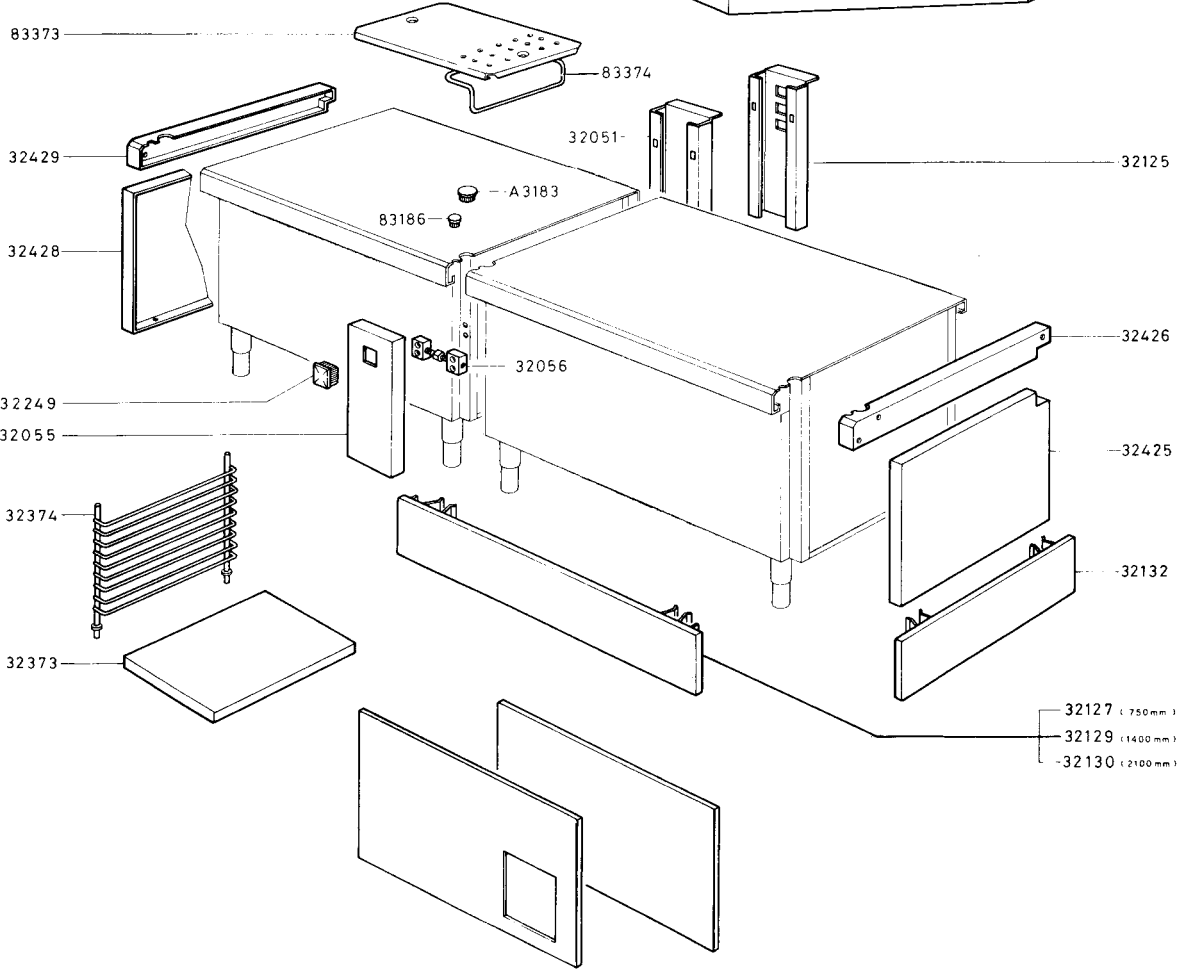

SELF SERVICE "DL" - ACCESSORI
- ACCESSORIES

RIF. REF. Da matricola
from serial
N°

A	B	C	
ZANUSSI	ZOPPAS	ALPENINOX	245.....

245.....

TCR 1823.0 401.27.0/0. 401.28-0