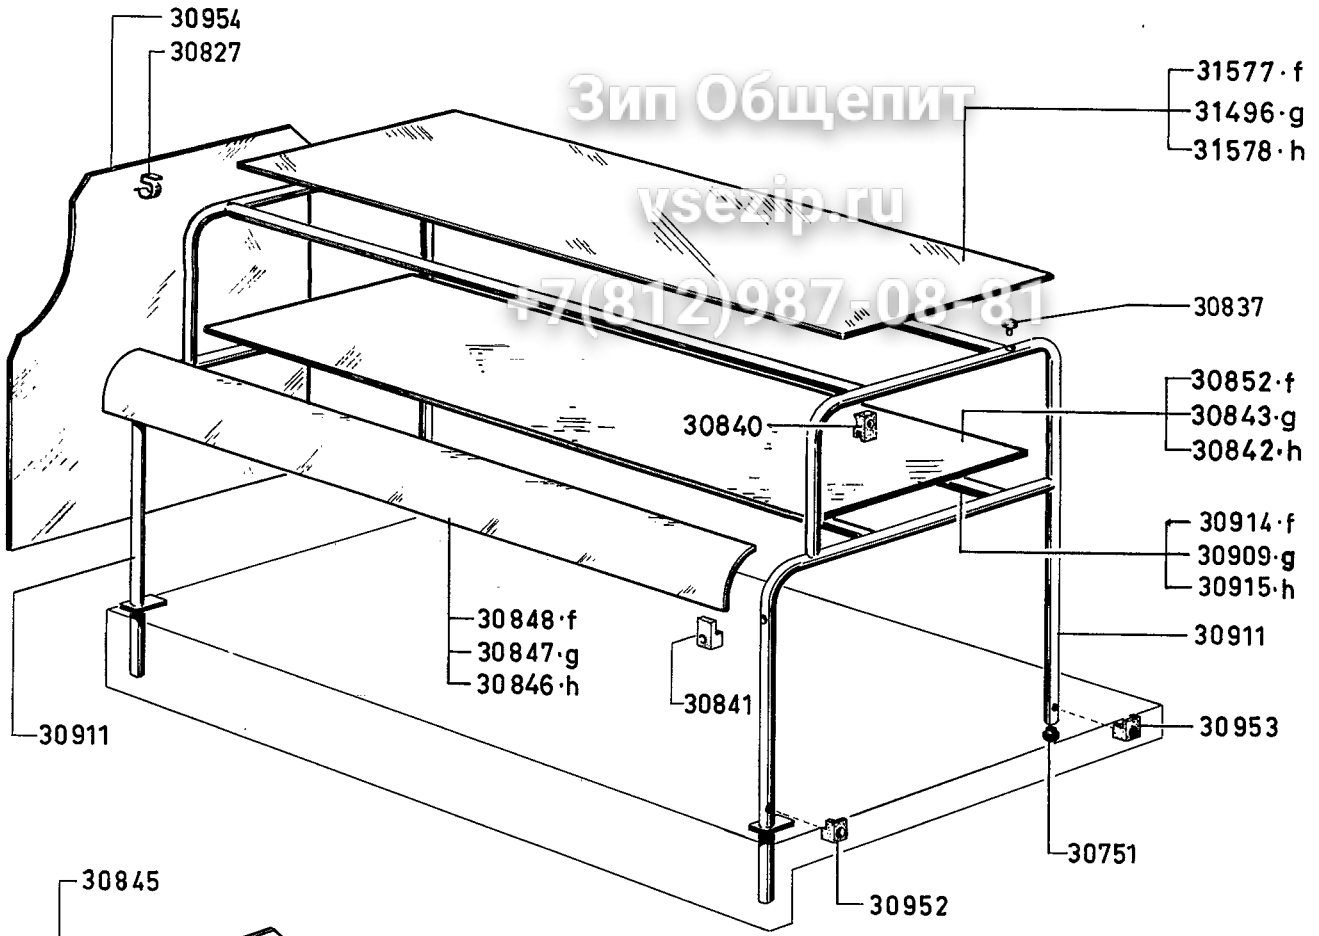

|   |   |   |   |   |                           |         |
|---|---|---|---|---|---------------------------|---------|
| SELF SERVICE VETRINETTE LUSO                |   |   |   |   | da matricola:             |         |
| SELF SERVICE DISPLAY SHELVES LUXURY VERSION |   |   |   |   | from serial:              |         |
|   |   |   |   |   | 01-03-74                  |         |
| a   | b | c | d | e | modelli da:<br>models by: |         |
|   |   |   |   |   | 011188                    |         |
|   |   |   |   |   | f                         | mm 700  |
|   |   |   |   |   | g                         | mm 1400 |
|   |   |   |   |   | h                         | mm 2100 |