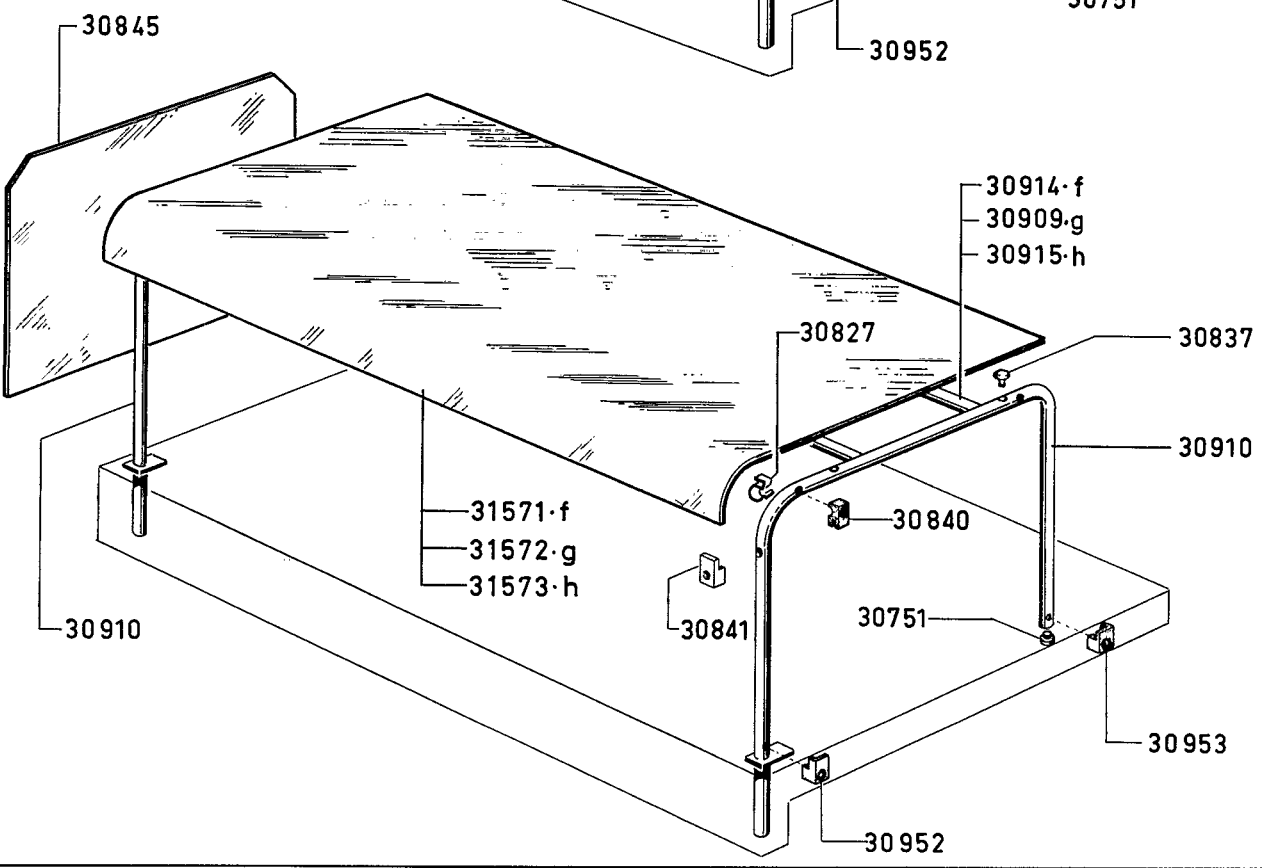

|   |   |   |   |   |                           |         |
|---|---|---|---|---|---------------------------|---------|
| SELF SERVICE VETRINETTE LUSO                |   |   |   |   | da matricola:             |         |
| SELF SERVICE DISPLAY SHELVES LUXURY VERSION |   |   |   |   | from serial:              |         |
|   |   |   |   |   | 01-03-74                  |         |
| a   | b | c | d | e | modelli da:<br>models by: |         |
|   |   |   |   |   | 011188                    |         |
|   |   |   |   |   | f                         | mm 700  |
|   |   |   |   |   | g                         | mm 1400 |
|   |   |   |   |   | h                         | mm 2100 |