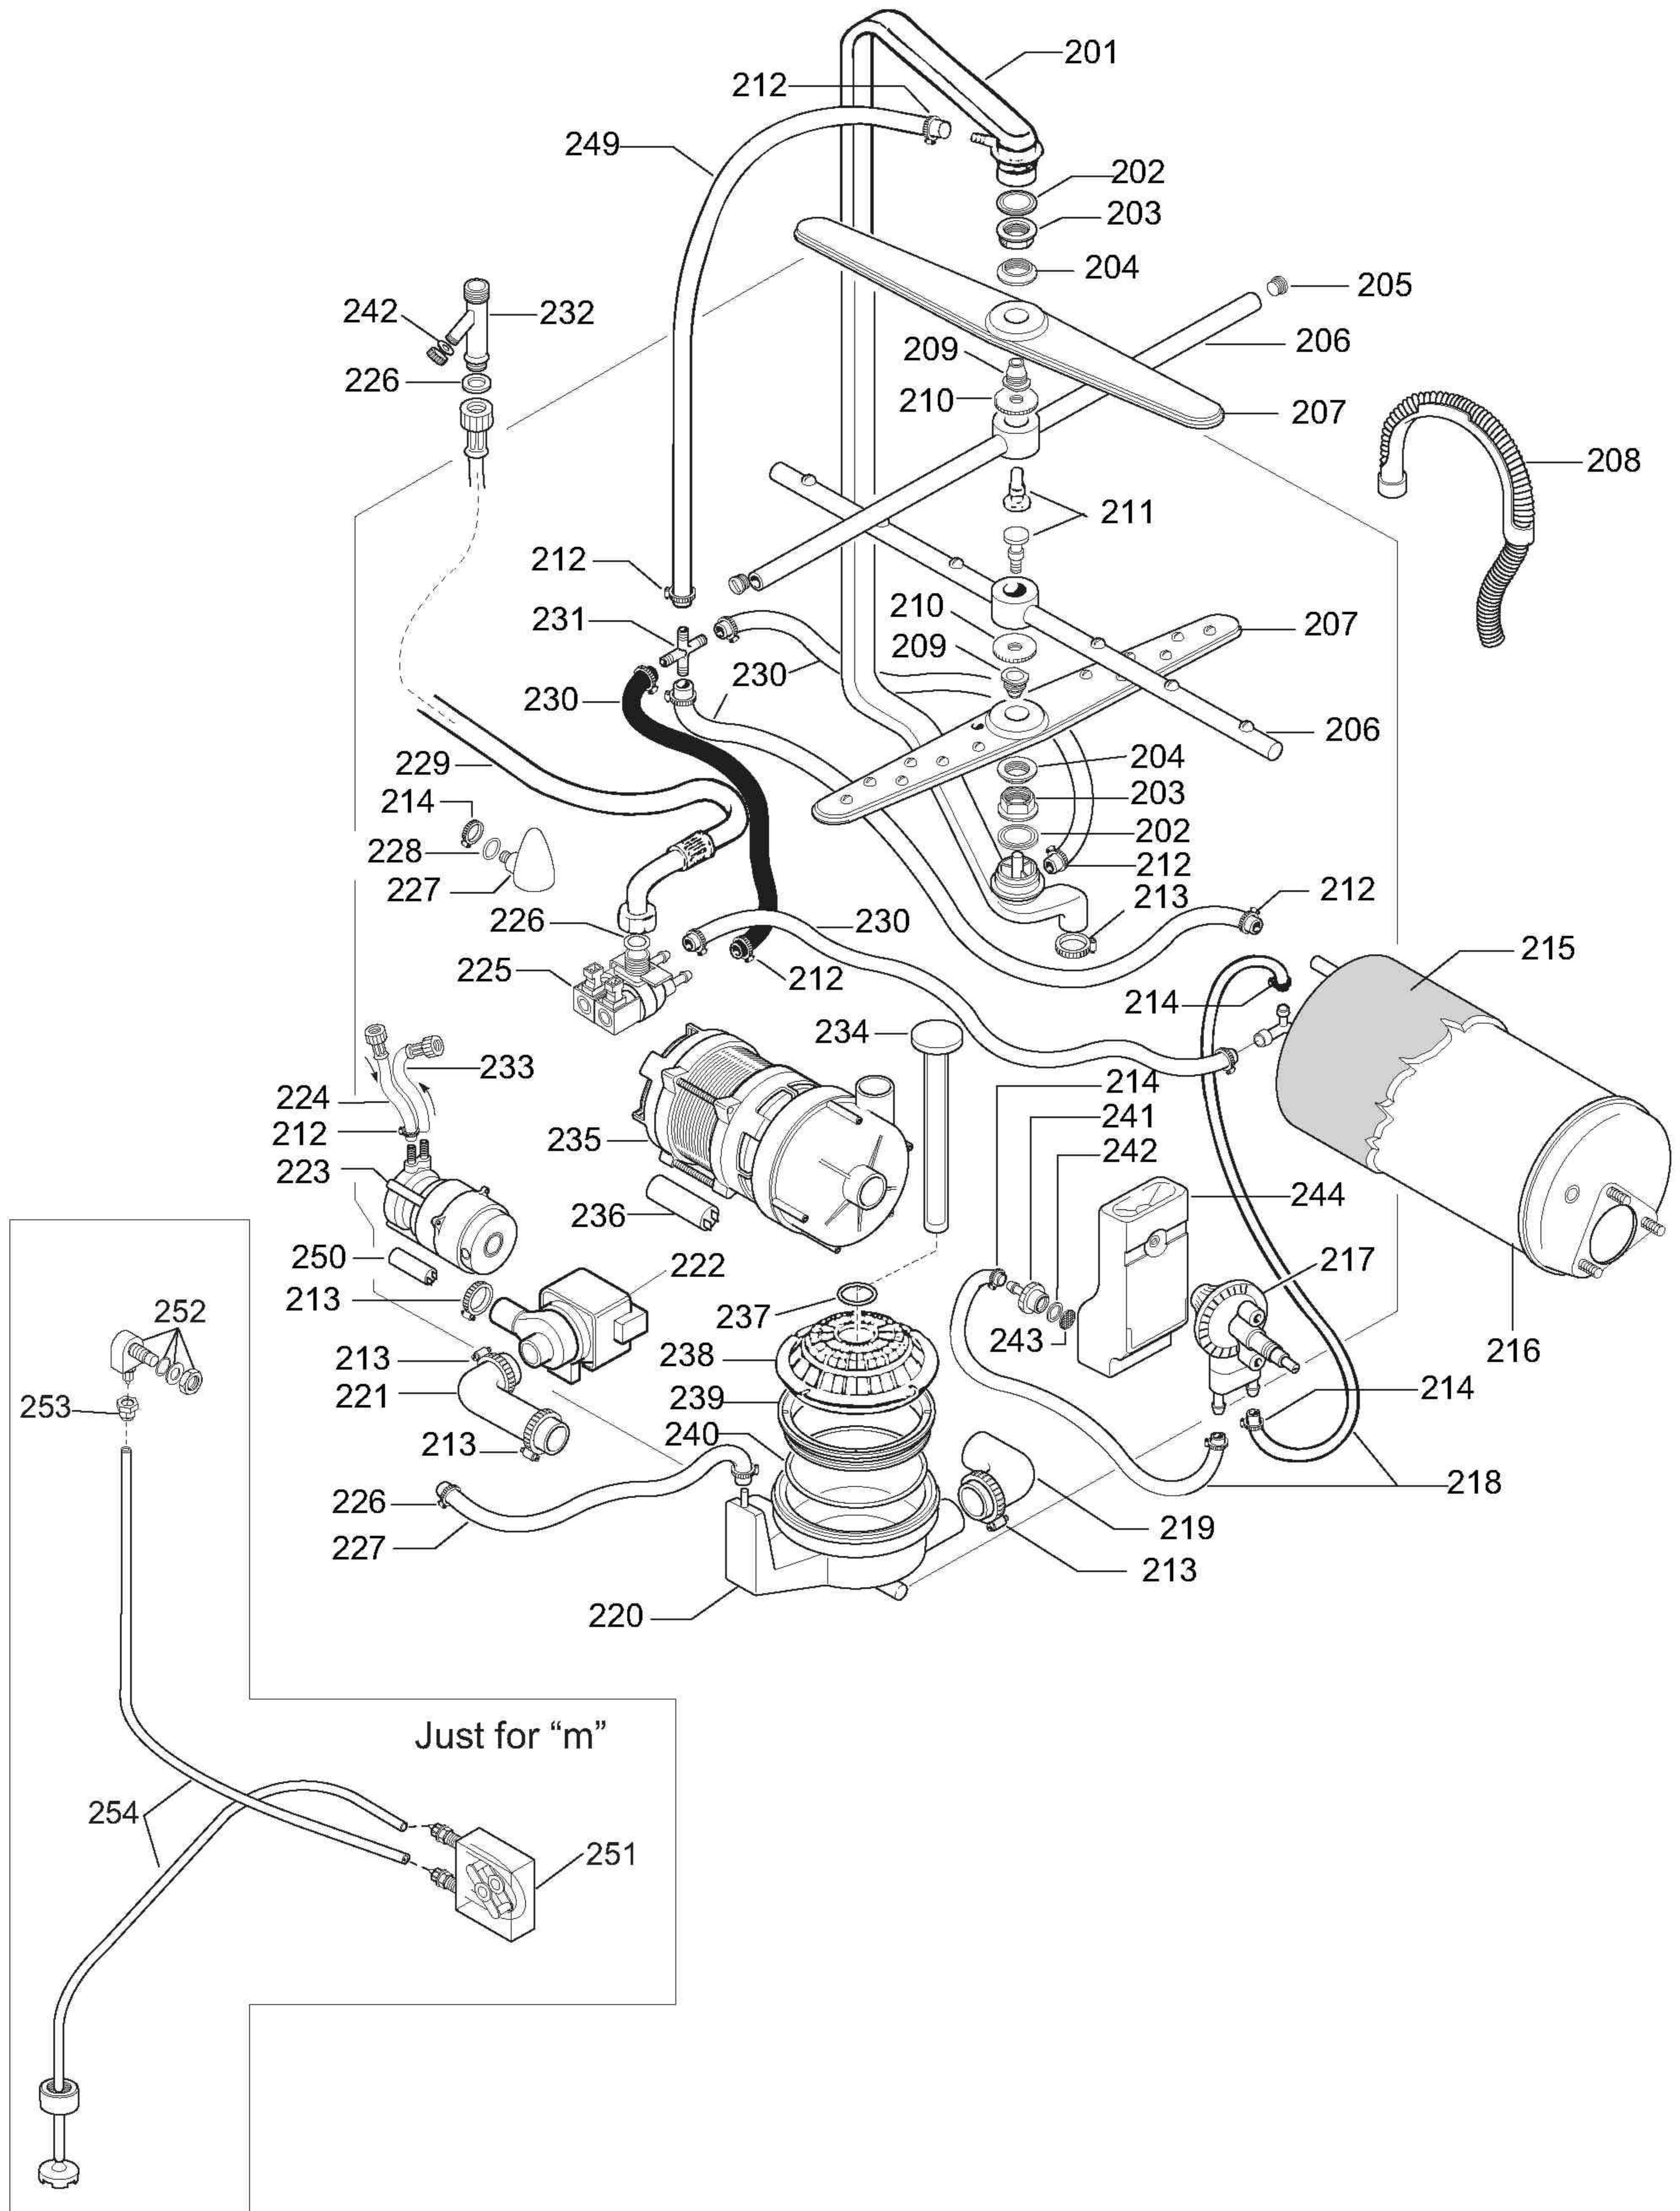

ill. 601801p1
Vista generale / Main view

ill. 601801p2
Componenti idraulici / Hydraulic components