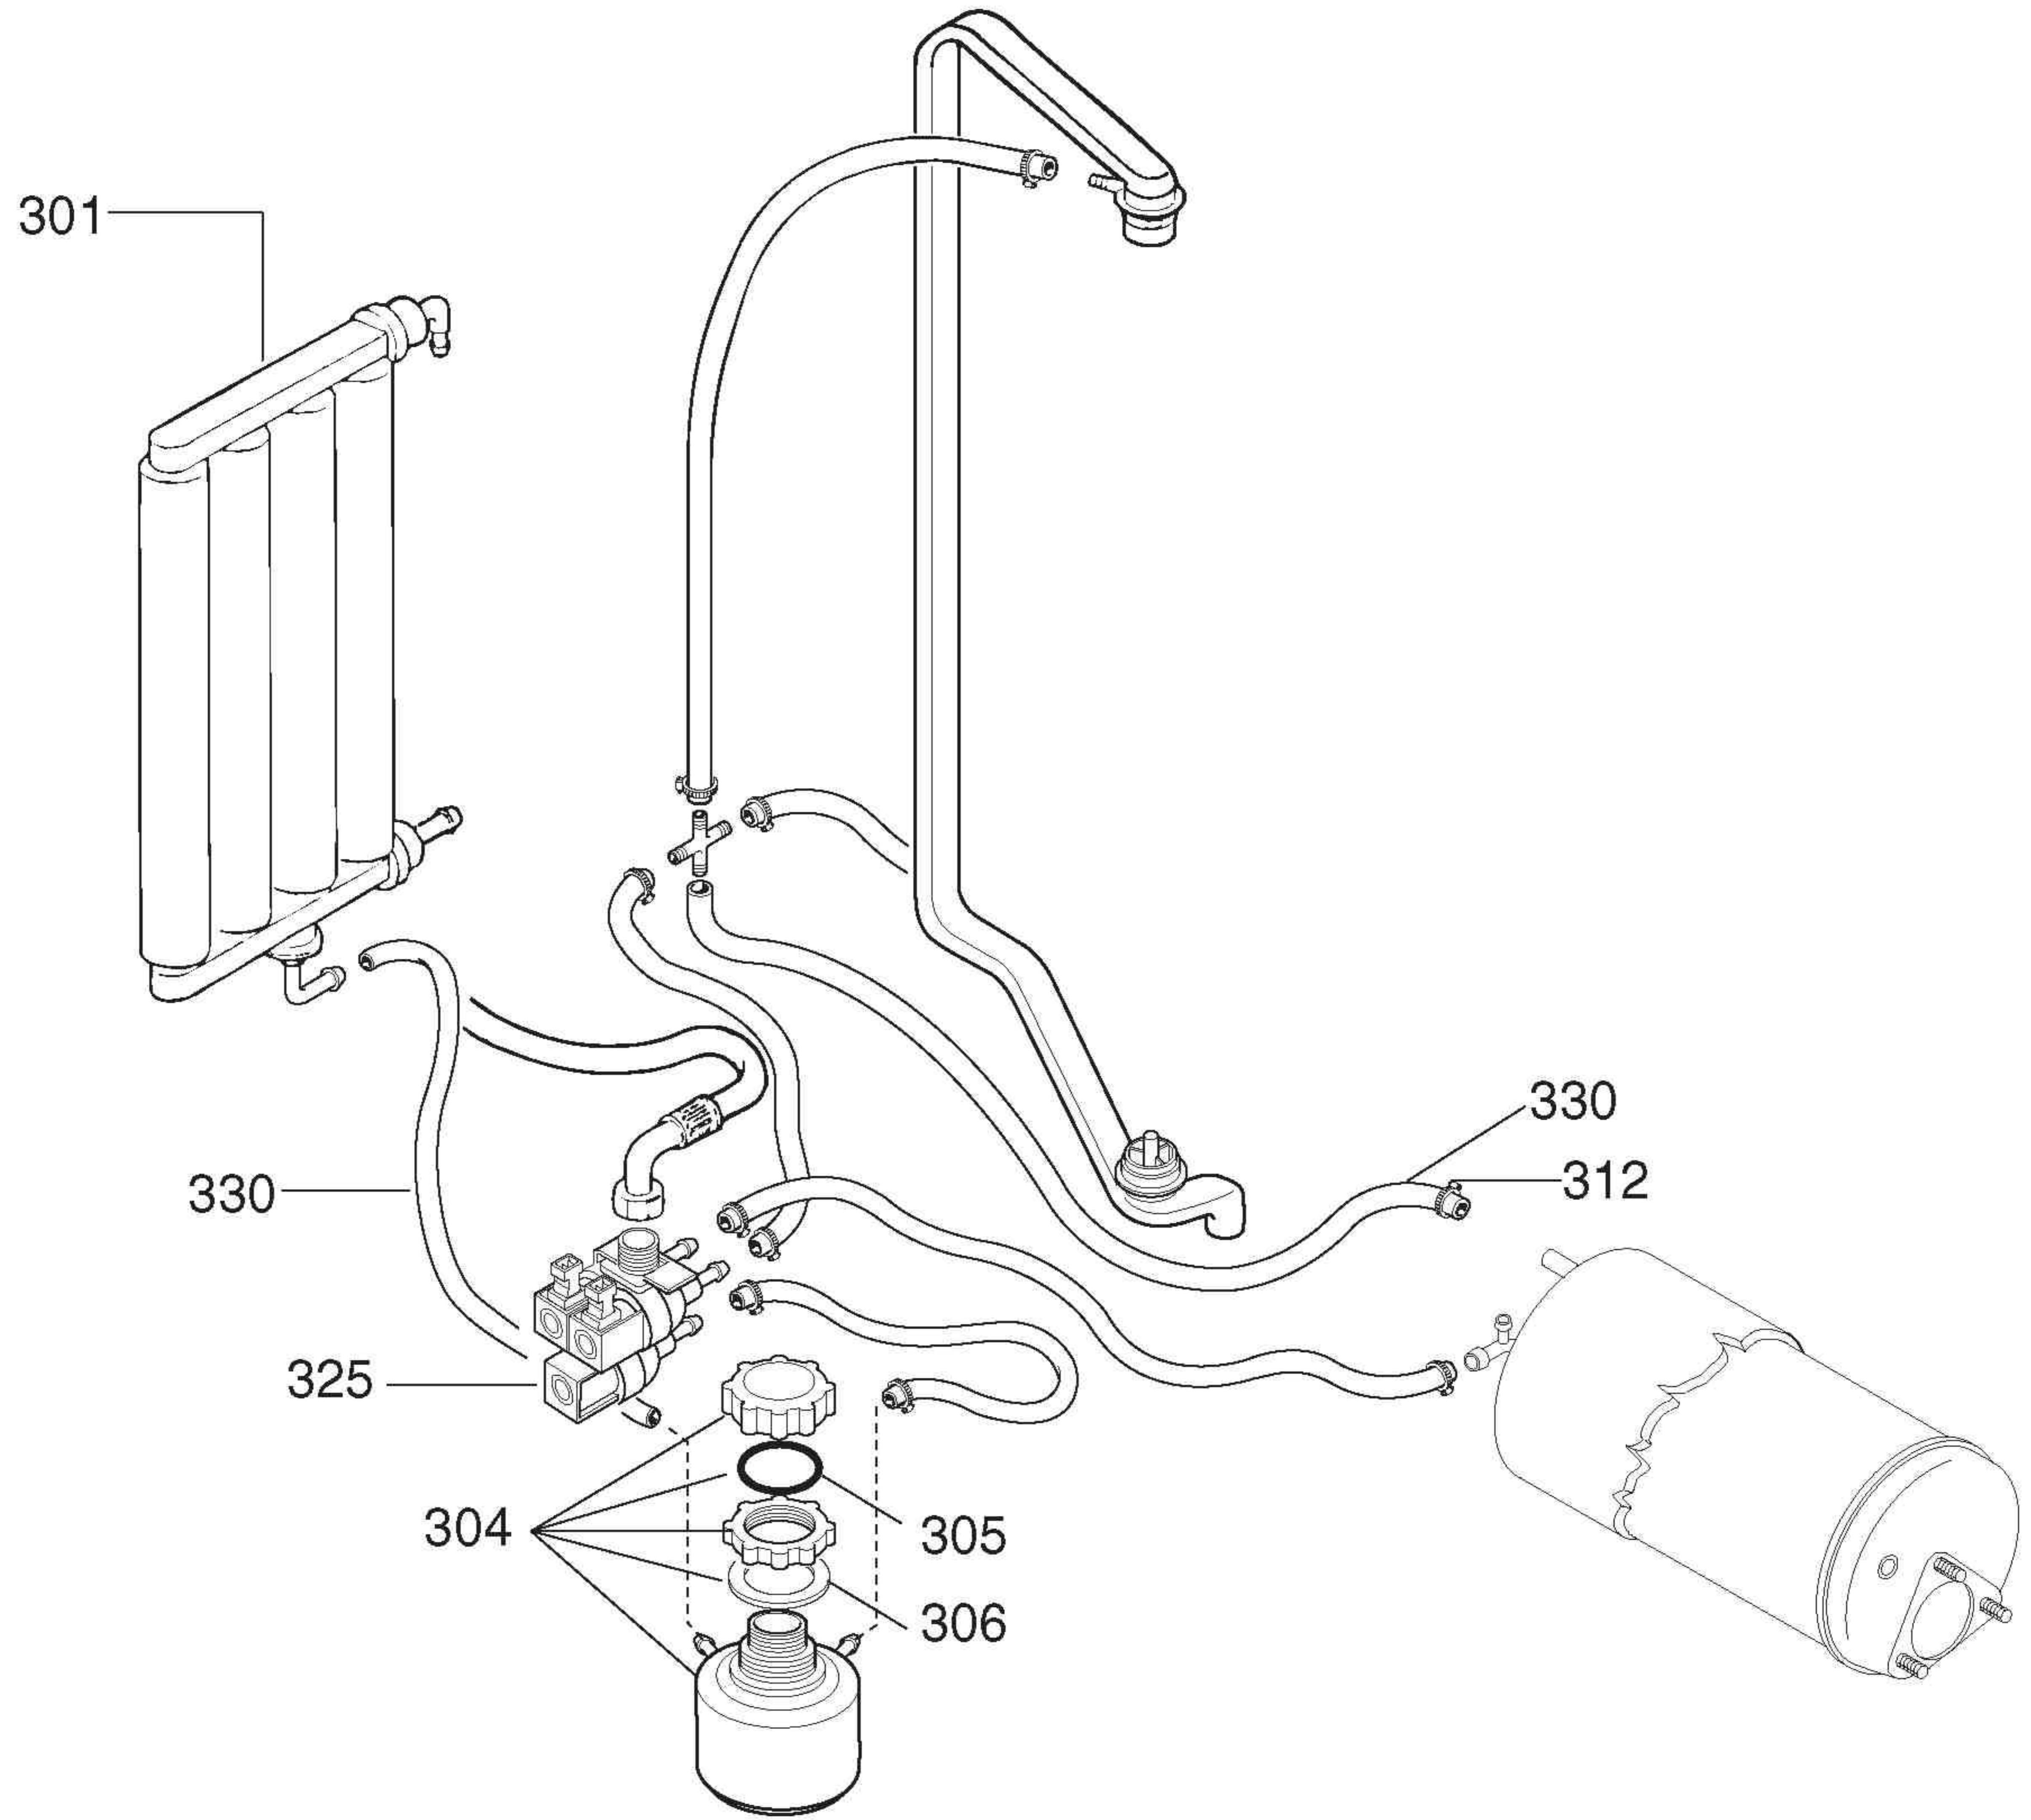

ill. 601801p2
Componenti idraulici / Hydraulic components

III. 601801p3
Componenti idraulici / Hydraulic components