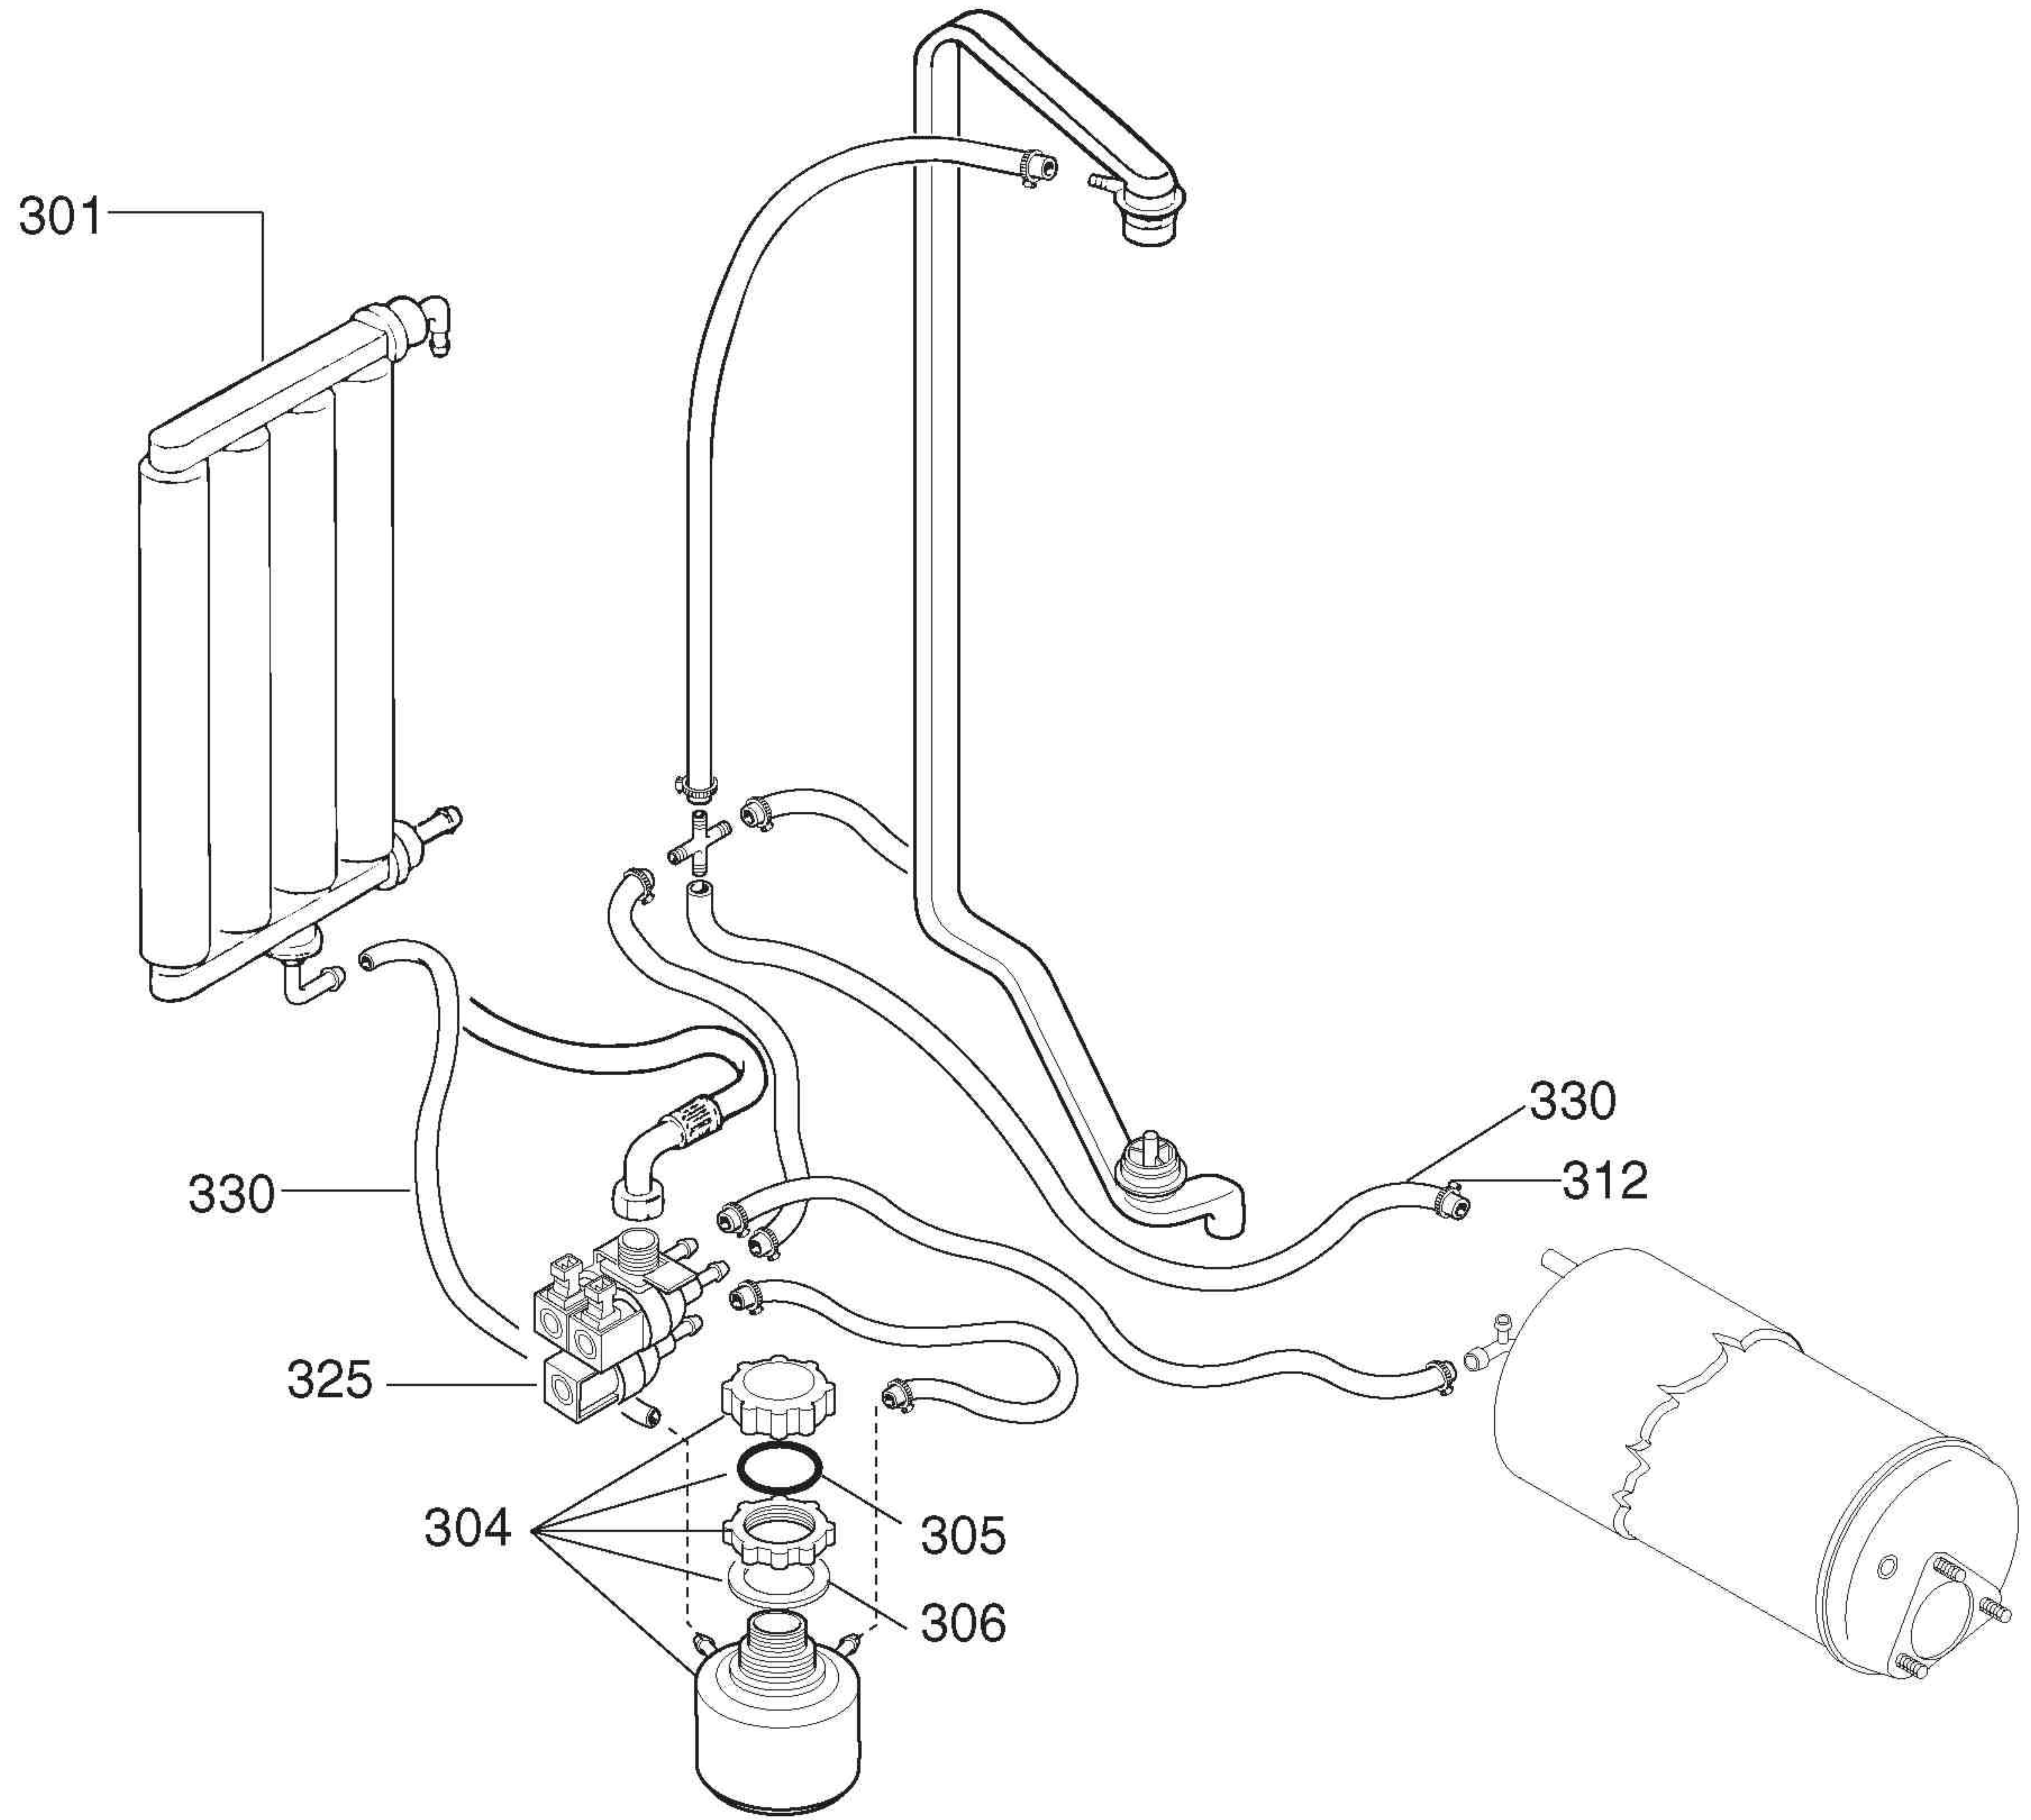

ill. 601801p2
Componenti idraulici / Hydraulic components

III. 601801p3
Componenti idraulici / Hydraulic components