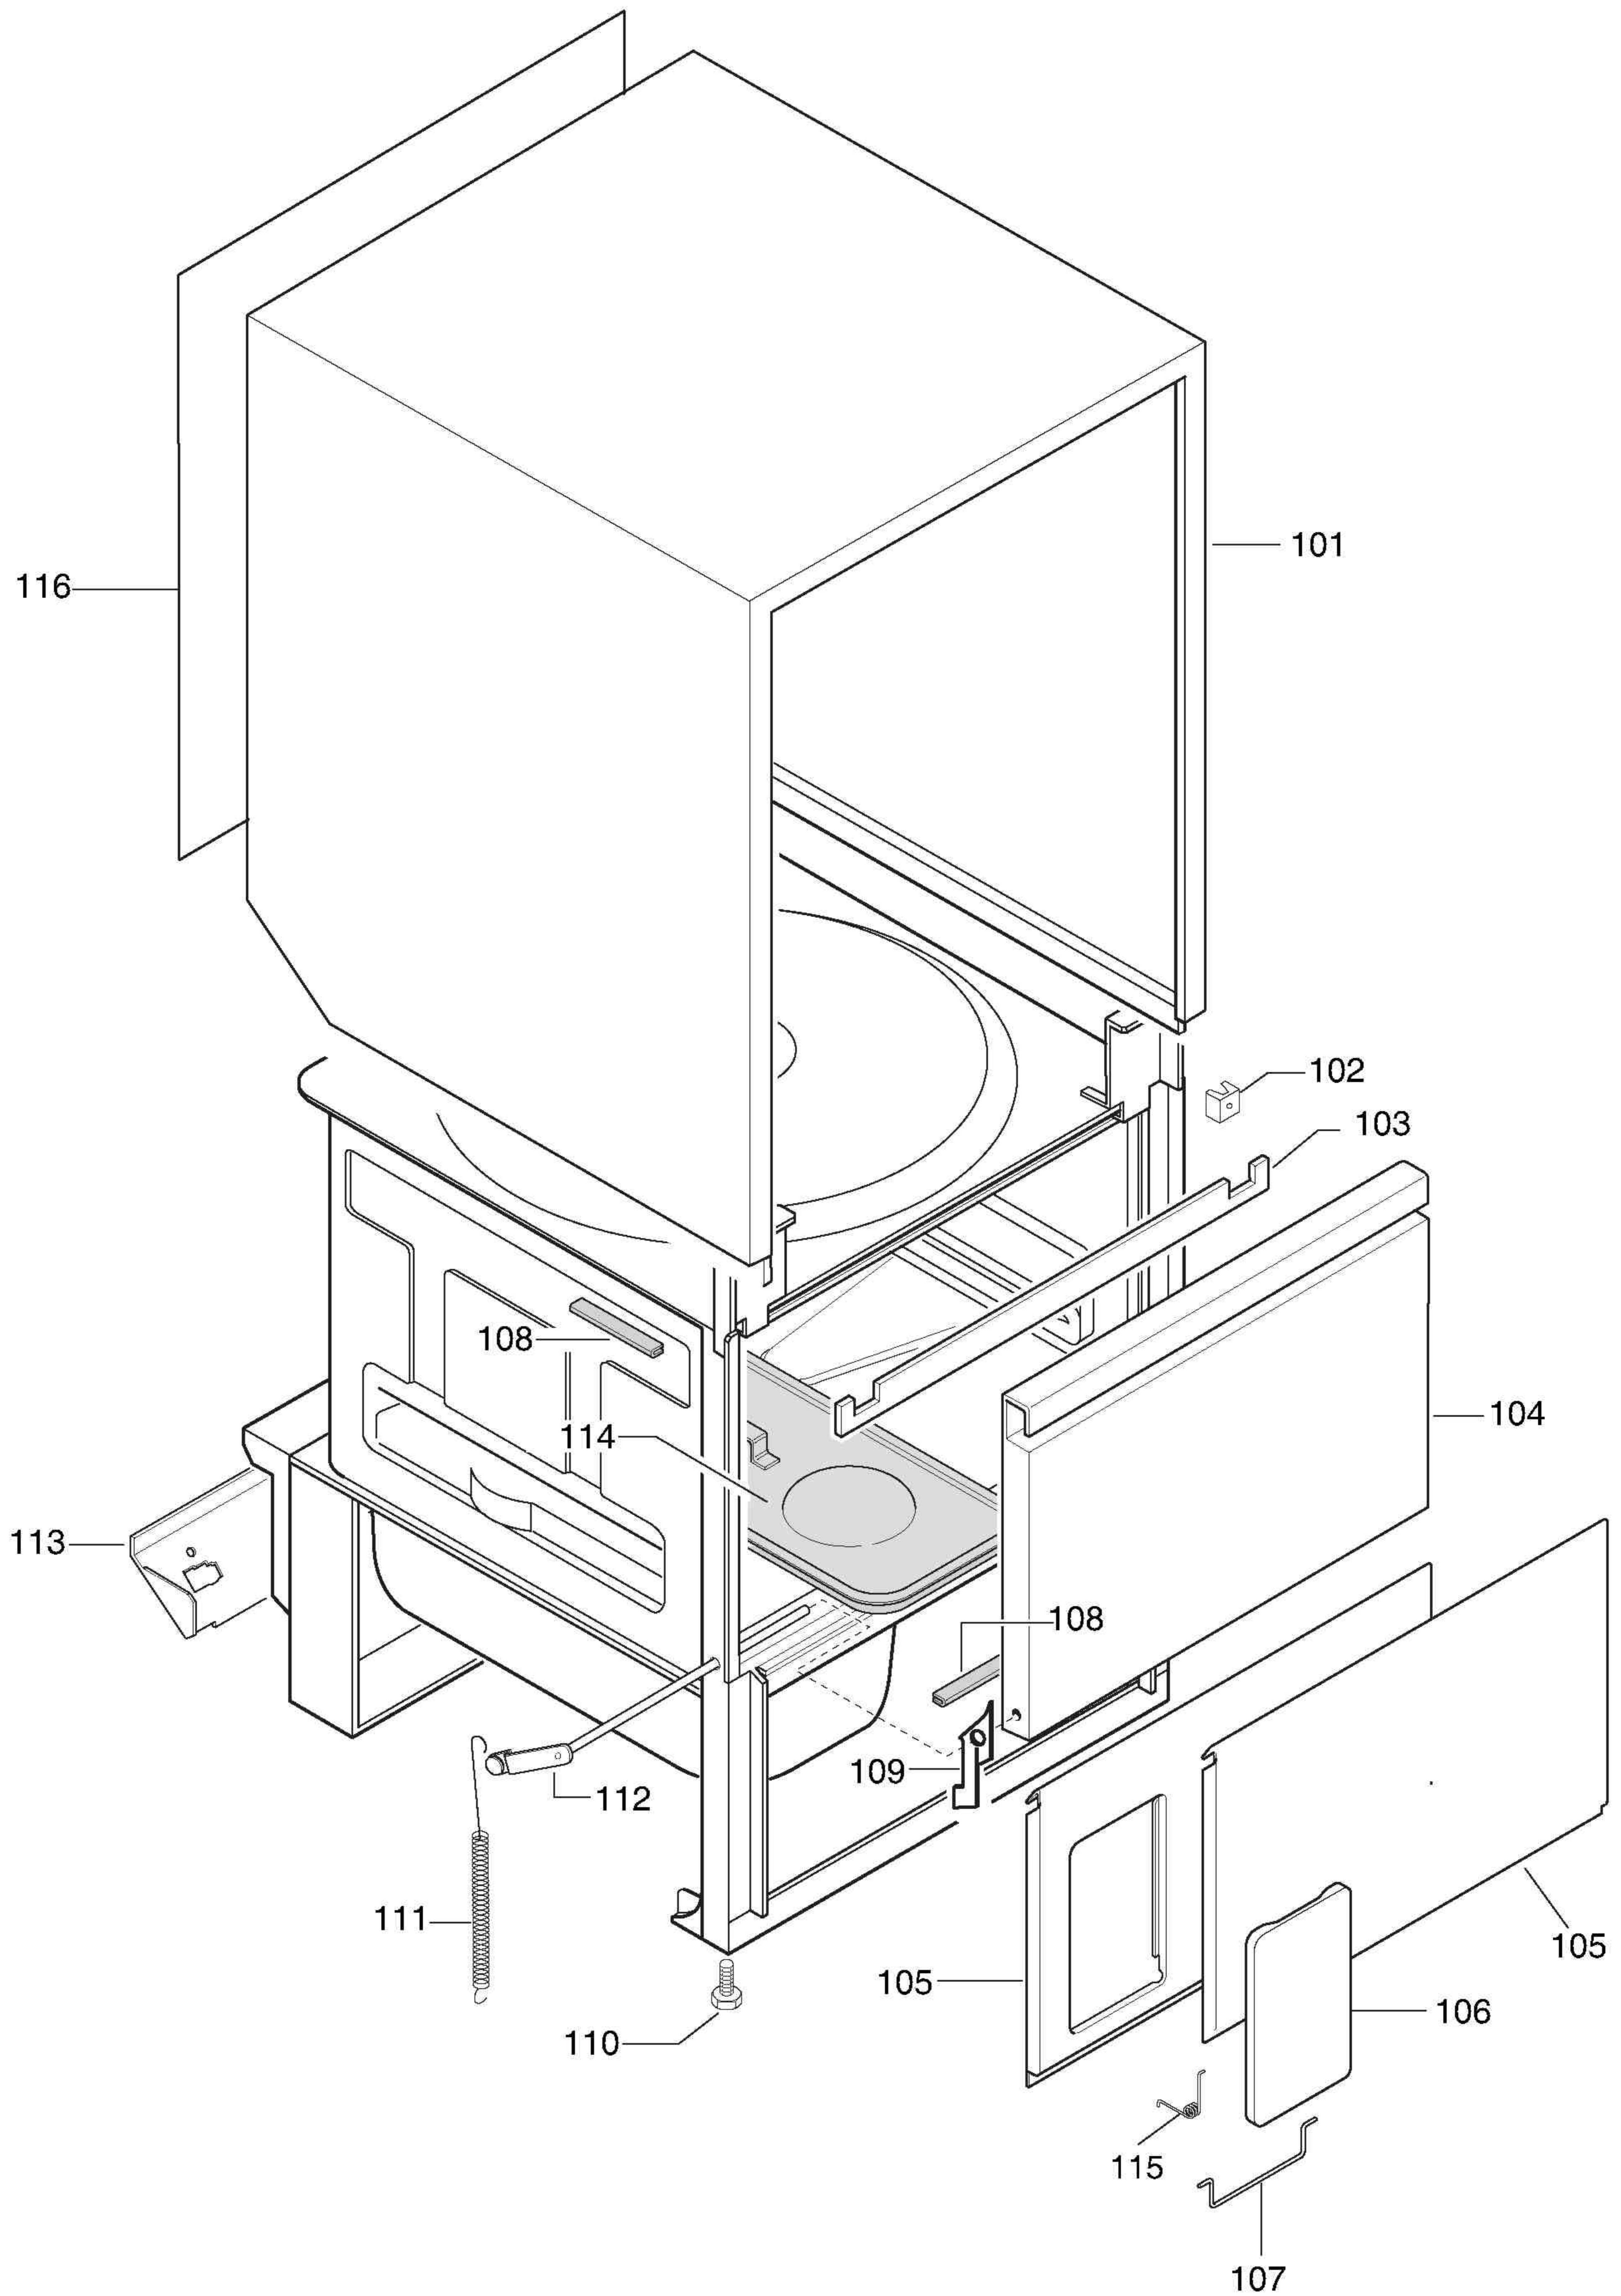

**LAVABICCHIERI e TAZZINE per BAR
GLASS and CUP-WASHER for BARS**

WT 1 / WT 2 / WT2N

Code	Type	Ref.
402010	WT1	a
402030	WT2	b
402032	WT2WSDPD	m
402035	WT2WS	c
402041	WT1	e
402042	WT1WS	g
402043	WT1TPO	h
402044	WT2TOP	f
402050	WT2AUS	d
402046	WT1CHCNOWS	i
402047	WT2CHCNOWS	l

Pagina/ Page	Indice/ index
2	Vista generale / Main view
3	Componenti idraulici / Hydraulic components
4	Componenti idraulici / Hydraulic components
5	Componenti elettrici / Electrical components
6 - 9	Lista ricambi / Spare parts list

Marchio/ Brand: E
Paese/ Country: Tutti/ All

Da Ser.Nr./From Ser.nr.: /636...

Page: 1

Ed. 2008-09

Doc. Nr.: 6-01 801

ill. 601801p1
Vista generale / Main view