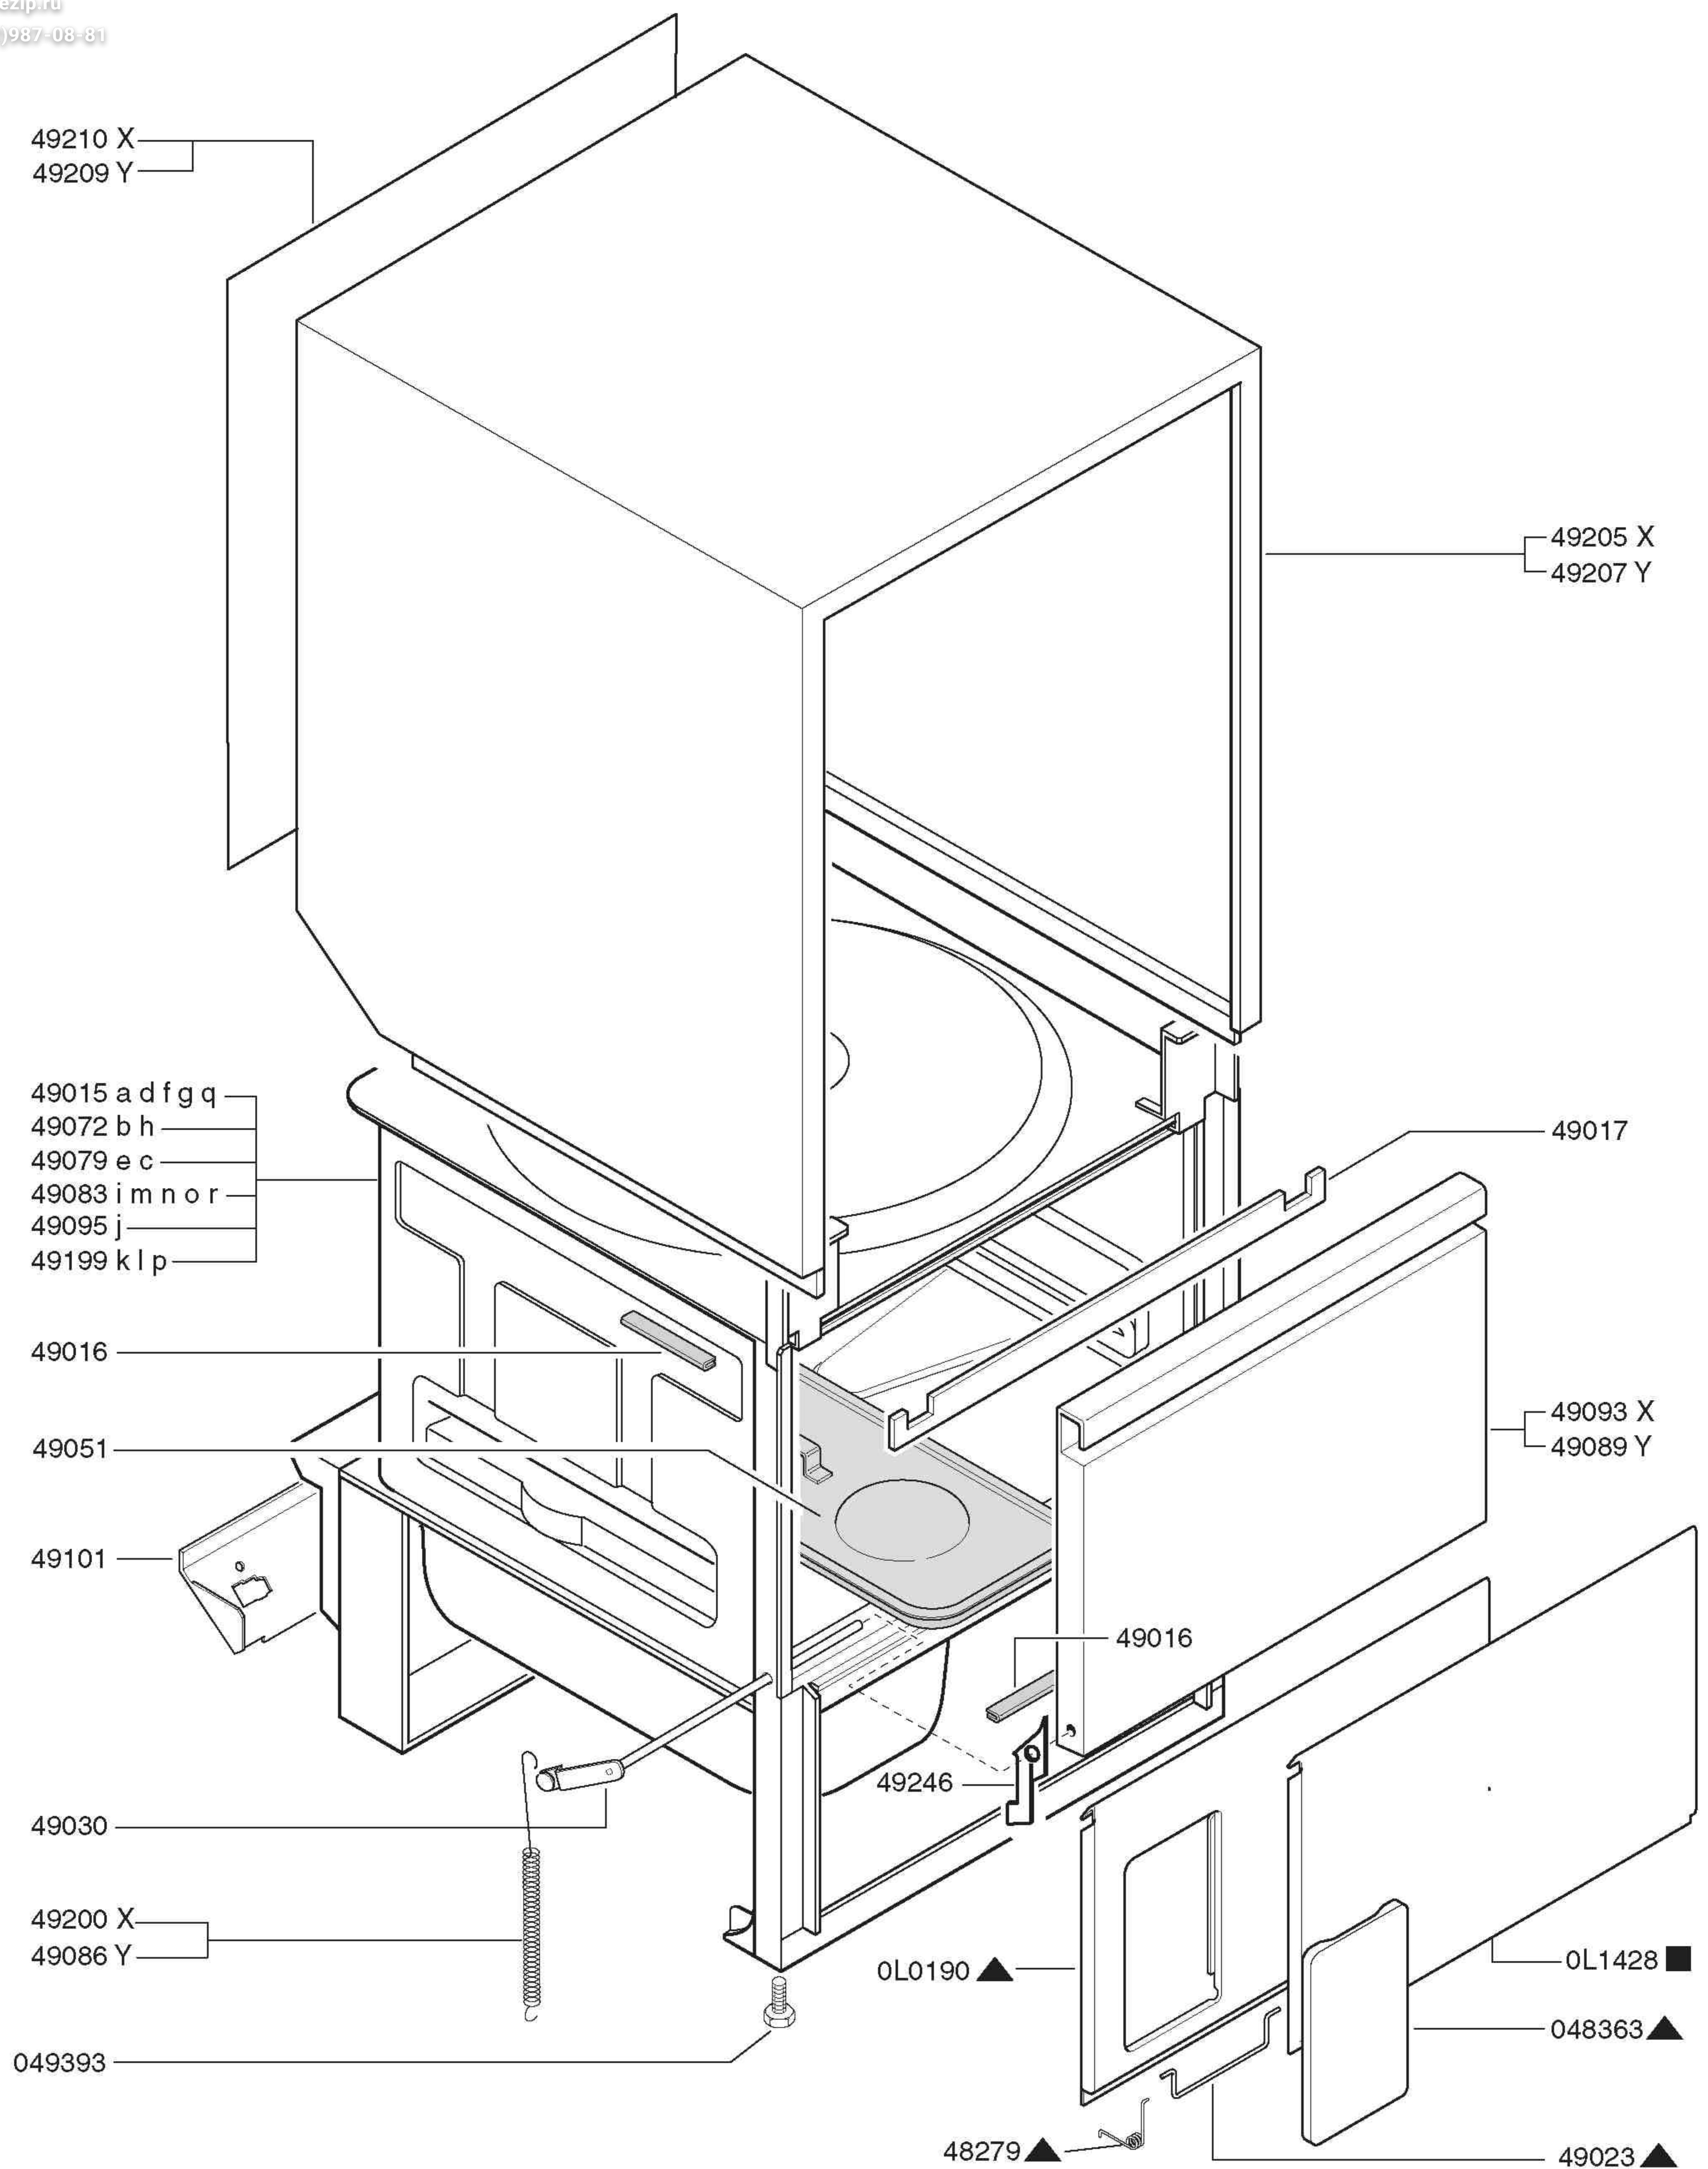

▲ = a,b,c,g,h,q,i,j,k,n,o,p,r --> Up to Ser. Nr. 711

■ = a,b,c,g,h,q,i,j,k,n,o,p,r --> From Ser. Nr. 712

GLASS and CUP-WASHER for BARS LAVABICCHIERI e TAZZINE per BAR										Z	REF. From serial RIF. Da matricola
	a	b	c	d	e	f	g	h	q		445...
X	402 000 LB 1	402 001 LB 1/WS	402 002 LB 1/WSWP	402 004 LB 1/RP	402 005 LB 1/TOP	402 008 LB 1/60	402 013 LB 1/UK	402 014 LB 1/UKWS	690 015 UC1		
	i	j	k	l	m	n	o	p	r		
Y	402 020 LB 2	402 021 LB 2/N	402 022 LB 2/WP	402 024 LB 2/TOP	402 025 LB 2/RP	402 028 LB 2/60	402 034 LB 2/UK	402 012 LB 2DPS	690 016 UC2WS