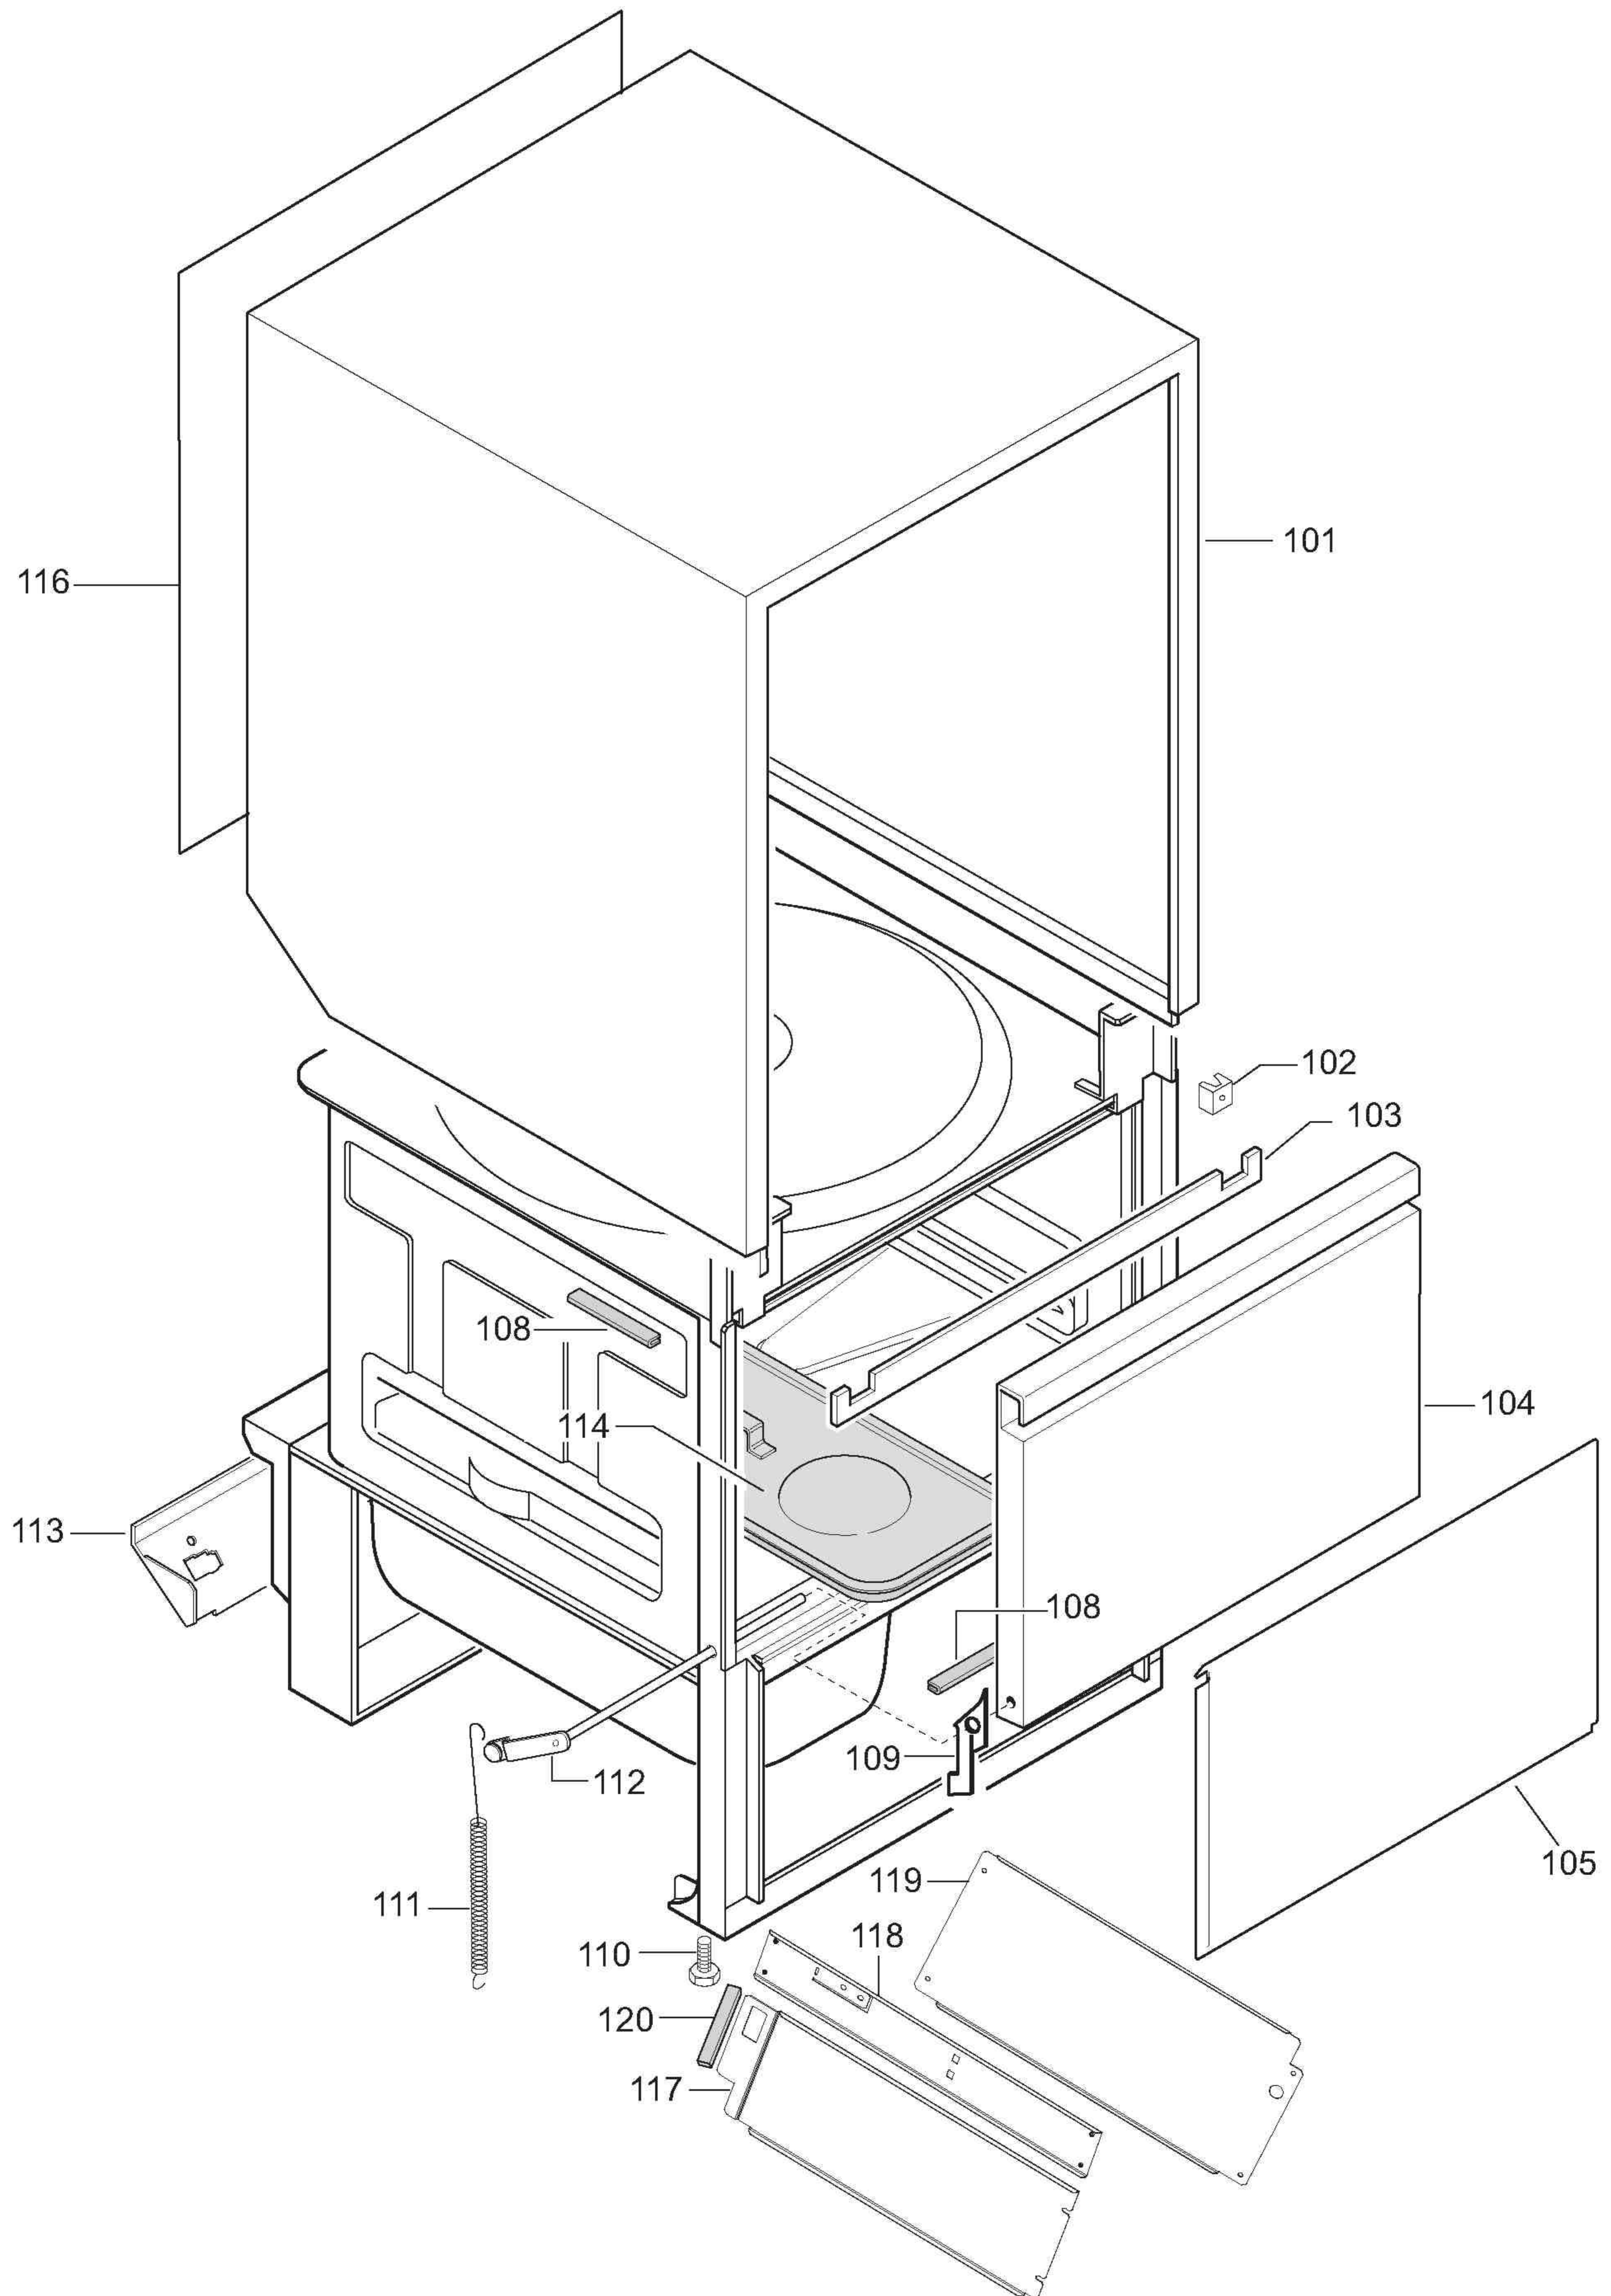

LAVATAZZINE GLASSWASHERS

LB1 / LB2 / GW1 / GW2 / WT1 / WT2 / NGW

Code	Type	Ref.	Code	Type	Ref.
402000	LB1	o	402061	WT2	d
402001	LB1WS	p	402062	LB2DPDI	v
402002	LB1WSDP	q	402063	LB2WSDPDI	z
402010	WT1WSDP	a	402064	LB2WSDPD	x
402015	WT2TOP60	n	402065	LB2TOP	y
402016	WT2DPDI	b1	402066	LB2/3DP	j
402017	WT2WSDPDI	b2	402067	WT2/3DPD	k
402018	LB1TOP	r	402070	NGW	a7
402019	WT2TOPDI	b3	402071	NGWDPDD	a8
402020	LB2WS	s	698200	GW1	a1
402021	LB2	t	698201	GW1WS	a2
402022	LB2WSDP	u	698206	GW2DPG	b4
402030	WT2WSDP	b	698207	GW2WSDPG	b5
402032	WT2WSDPD	m	698208	GW2G	a3
402035	WT2WS	c	698209	GW2WSG	a4
402041	WT1	e	698210	GW2WS	a5
402042	WT1WS	g	698211	GW2	a6
402043	WT1TOP	h			
402044	WT2TOP	f			
402046	WT1/3DP	i			
402047	WT2/3DP	l			

Pagina/ Page

Indice/ index

2	Vista generale / Main view
3	Componenti idraulici / Hydraulic components
4	Componenti idraulici / Hydraulic components
5	Componenti elettrici / Electrical components
6 - 10	Lista ricambi / Spare parts list

Marchio/ Brand: E
Paese/ Country: Tutti/ All

Da Ser.Nr./From Ser.nr.: /908

Page: 1

Ed. 2010-10

Doc. Nr.: **595666300**

ill. 601801p1
Vista generale / Main view