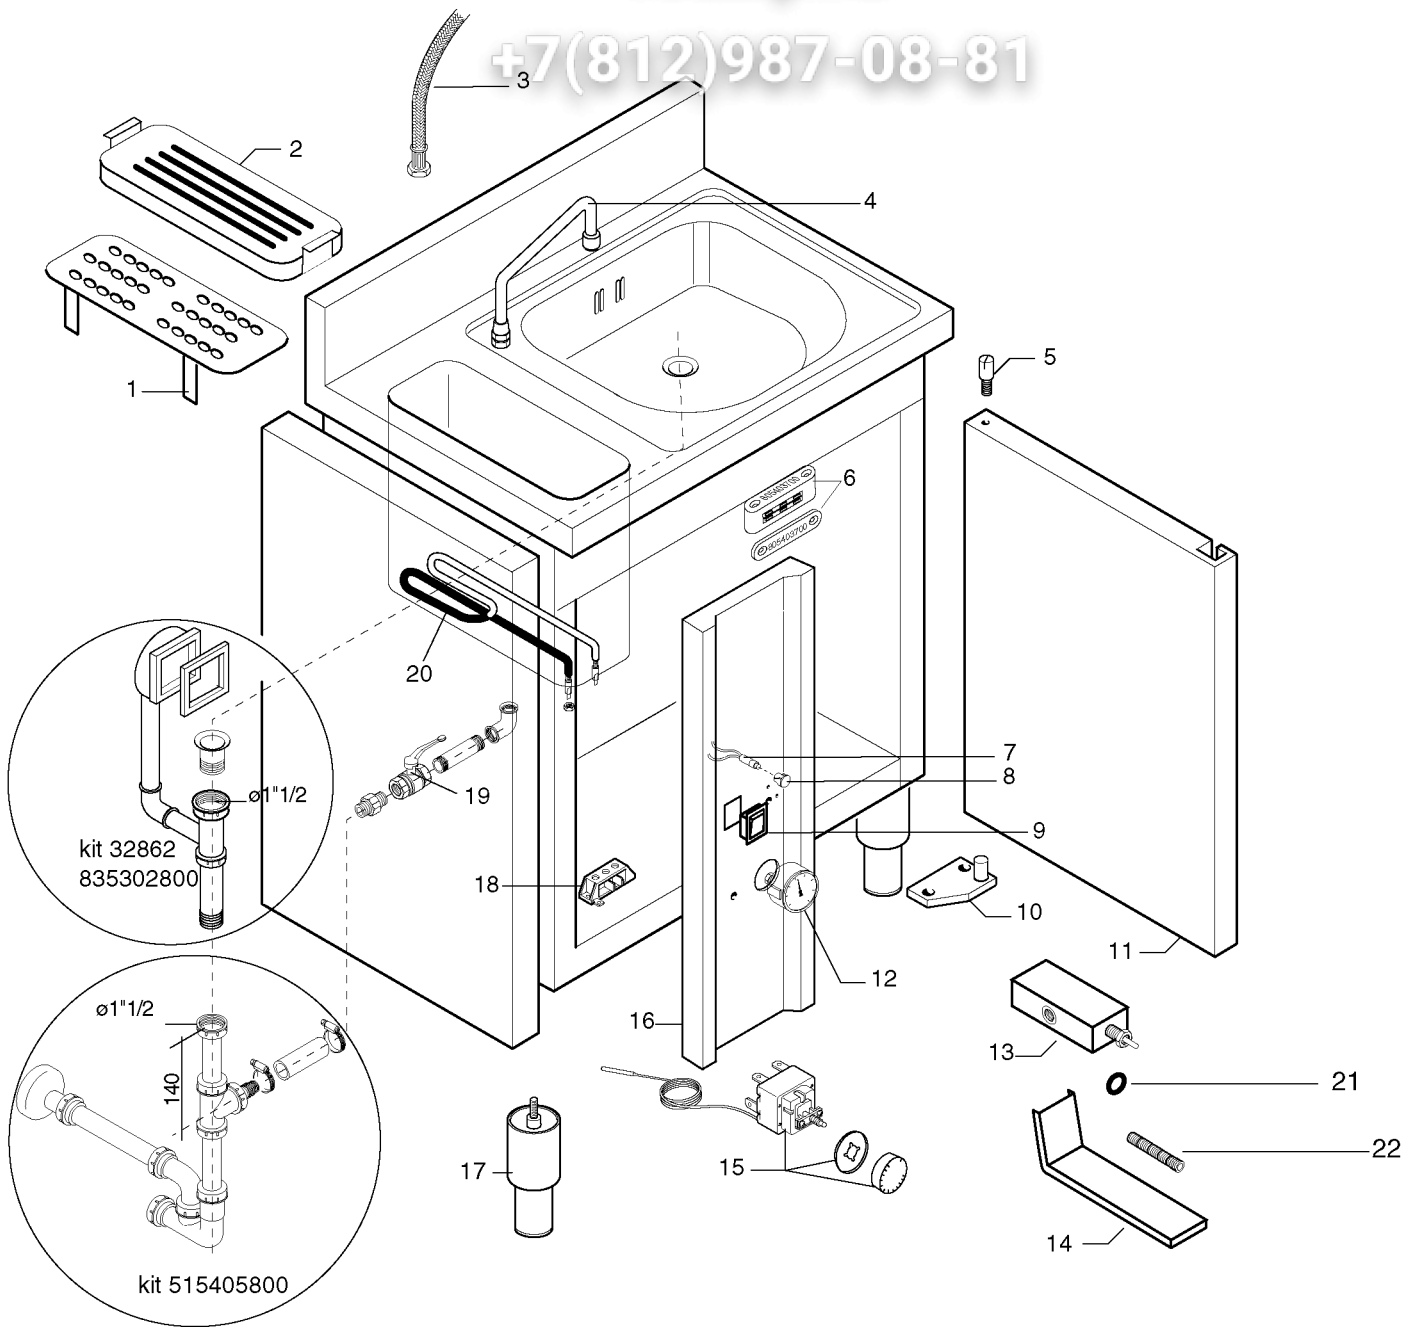

Brand / Marchio: Z - E
Factory code: 3PDX

OS/DOC

Зип Общепит

vsezip.ru

+7(812)987-08-81

WASHBASIN WITH KNIFE DISINFECTION SINK
LAVAMANI CON DISINFEZIONE COLTELLI

+7(812)987-08-81

PNC	Model	Ref.	Page	Notes
153980	LPS		1- 2	Washbasin with knif disinfection sink " Zanussi/Electrolux "

	Index
Pag. 1	Cupboard and components
2	Spare parts list

	Indice
	Mobile e componenti
	Lista ricambi

Brand / Marchio: Z - E
Factory code: 3PDX

OS/DOC

Зип Общепит

vsezip.ru

+7(812)987-08-81

WASHBASIN WITH KNIFE DISINFECTION SINK
LAVAMANI CON DISINFEZIONE COLTELLI