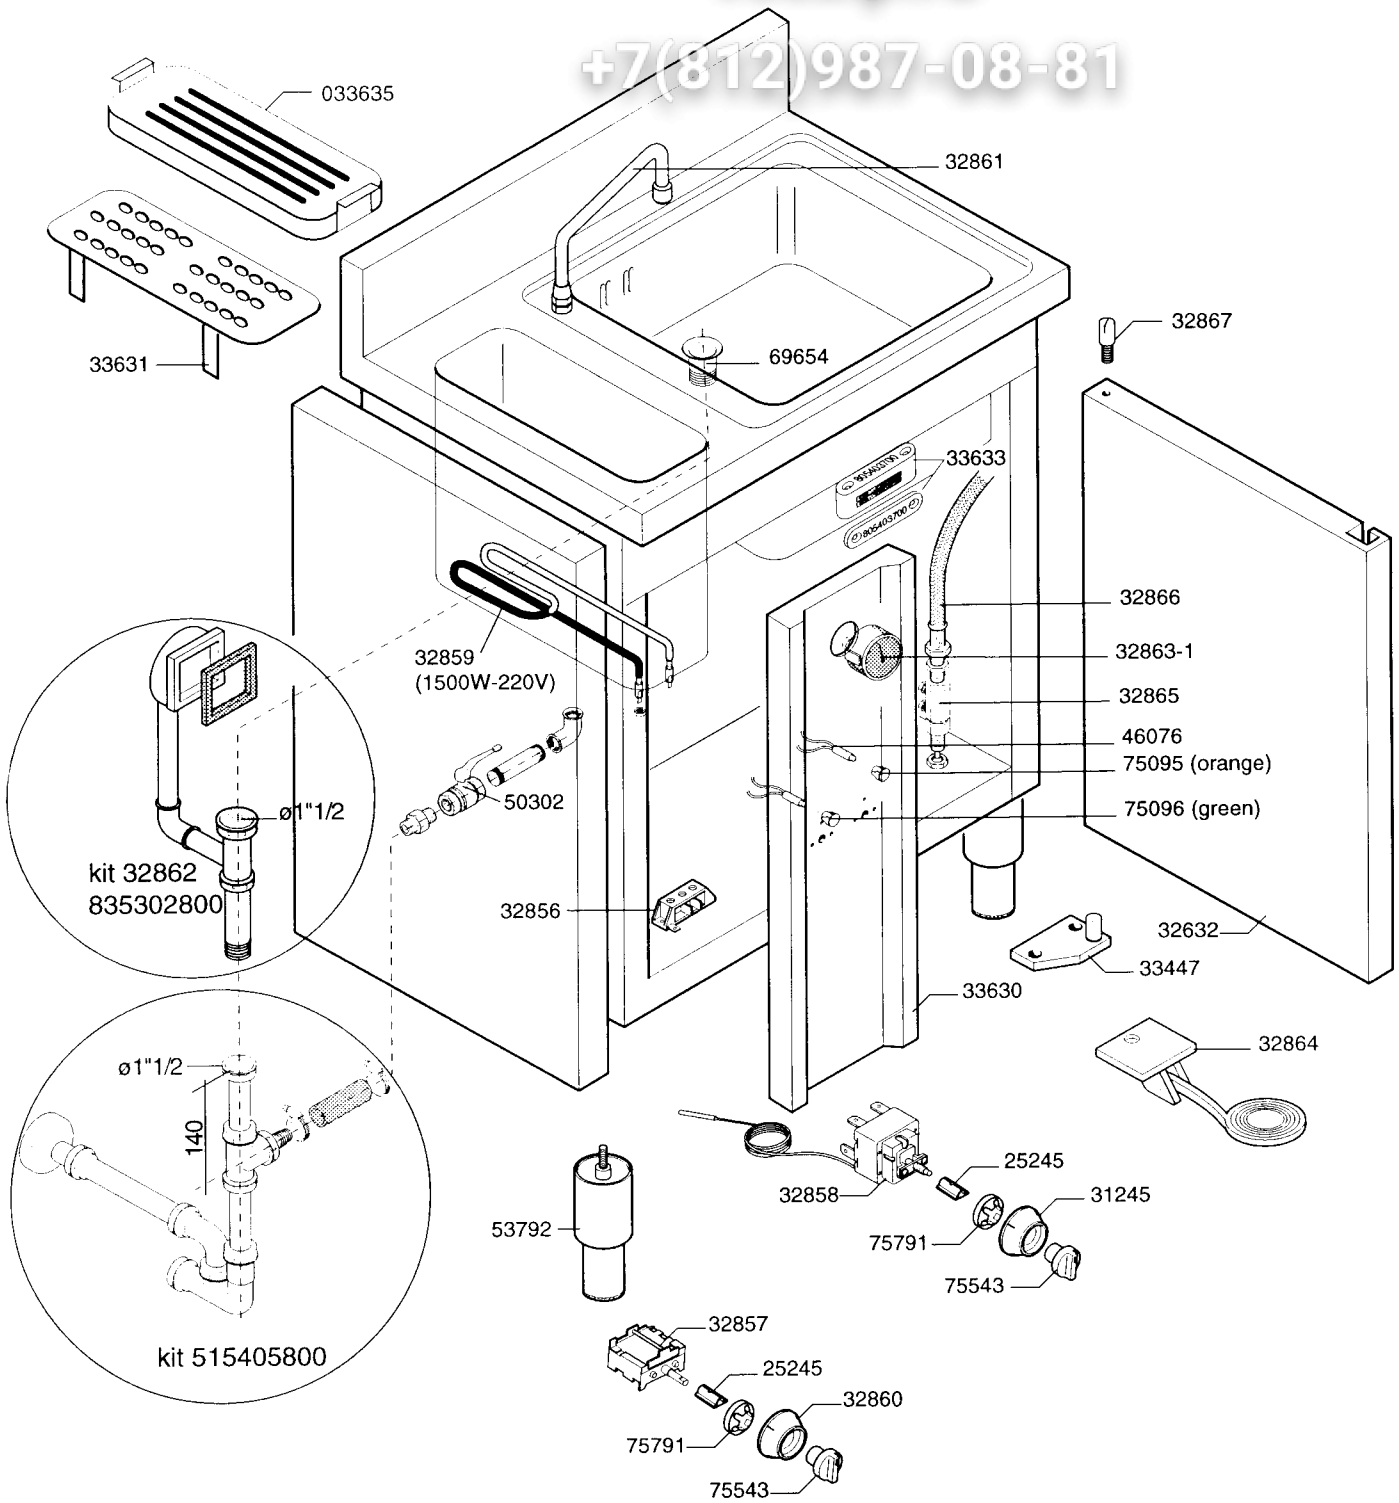

Зип Общепит

vsezip.ru

+7(812)987-08-81

WASHBASIN WITH KNIFE DISINFECTION SINK LAVAMANI CON DISINFEZIONE COLTELLI				M	REF. RIF.	From serial Nr Da matricola
153 991	153 980				1	536... 546...
LPS -75	LPS -75