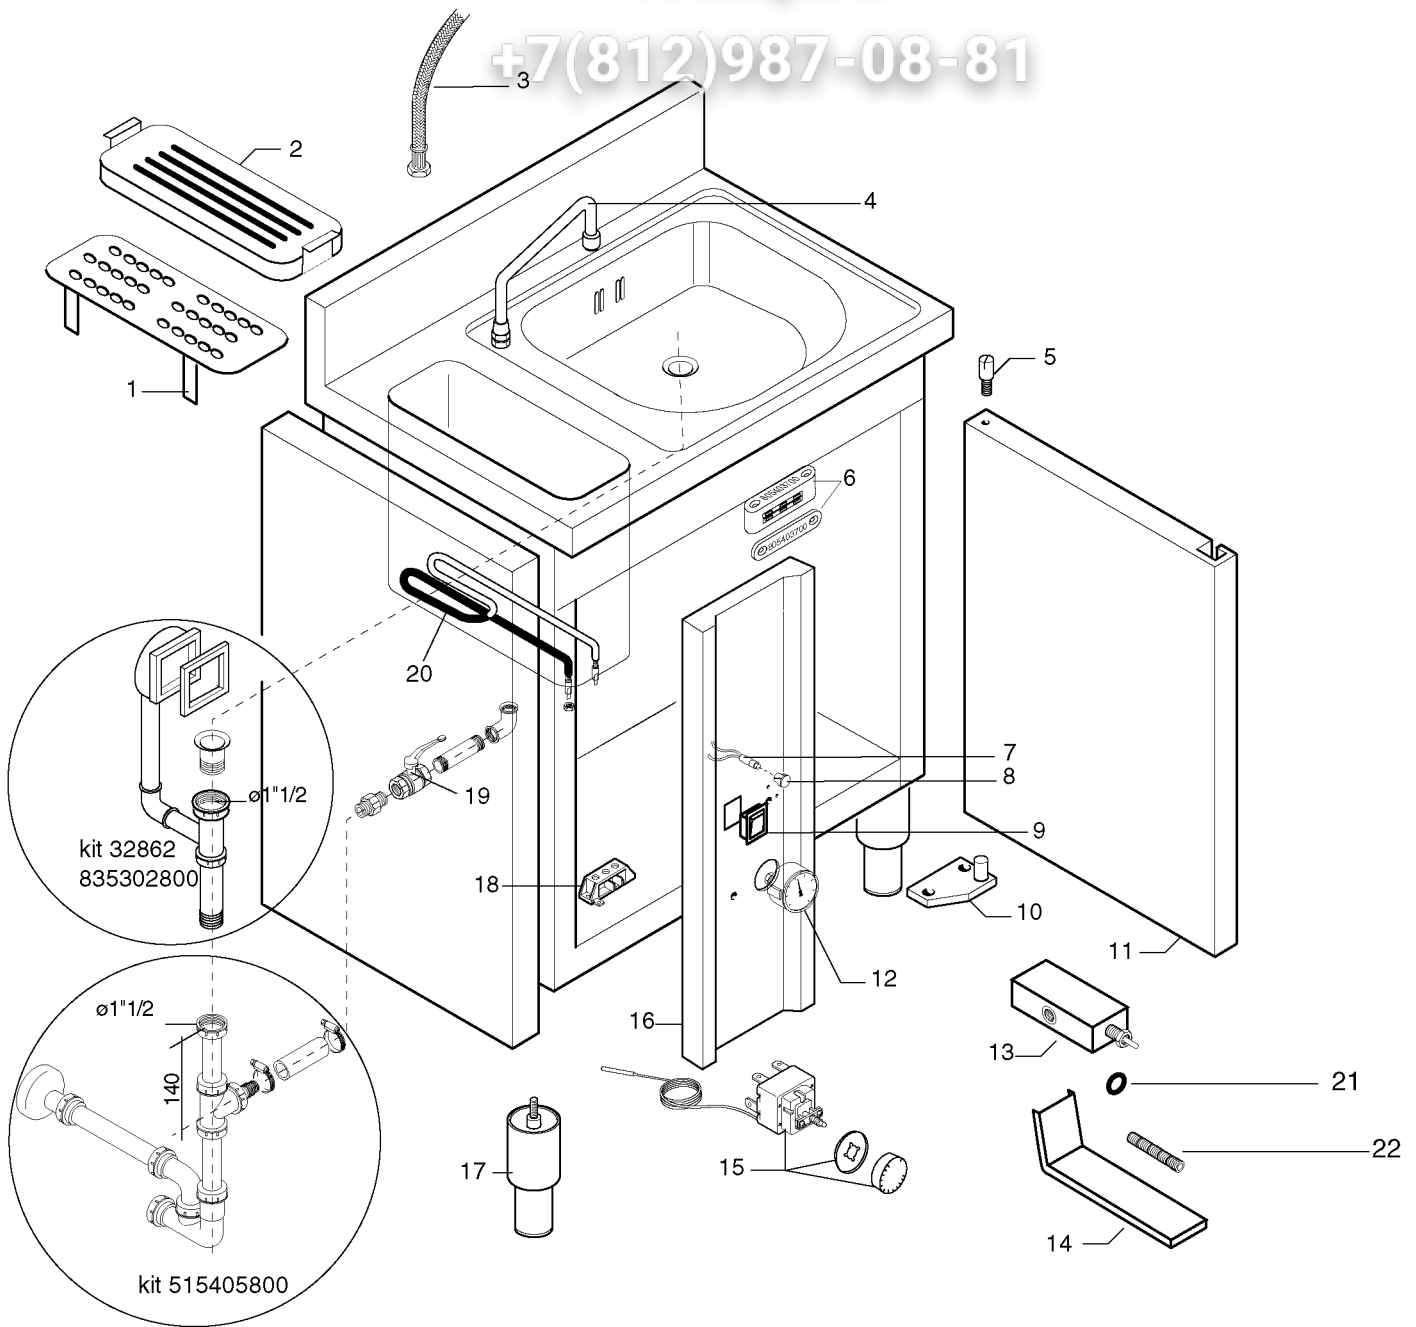

+7(812)987-08-81

PNC	Model	Ref.	Page	Notes
153980	LPS		1- 2	Washbasin with knif disinfection sink " Zanussi/Electrolux "

	Index
Pag. 1	Cupboard and components
2	Spare parts list

	Indice
	Mobile e componenti
	Lista ricambi

Brand / Marchio: Z - E
Factory code: 3PDX

OS/DOC

Зип Общепит

vsezip.ru

+7(812)987-08-81

WASHBASIN WITH KNIFE DISINFECTION SINK
LAVAMANI CON DISINFEZIONE COLTELLI

+7(812)987-08-81

PNC	Model	Ref.	Page	Notes
153980	LPS		1- 2	Washbasin with knif disinfection sink " Zanussi/Electrolux "

	Index
Pag. 1	Cupboard and components
2	Spare parts list

	Indice
	Mobile e componenti
	Lista ricambi

Brand / Marchio: Z - E
Factory code: 3PDX

OS/DOC

Зип Общепит

vsezip.ru

+7(812)987-08-81

WASHBASIN WITH KNIFE DISINFECTION SINK
LAVAMANI CON DISINFEZIONE COLTELLI