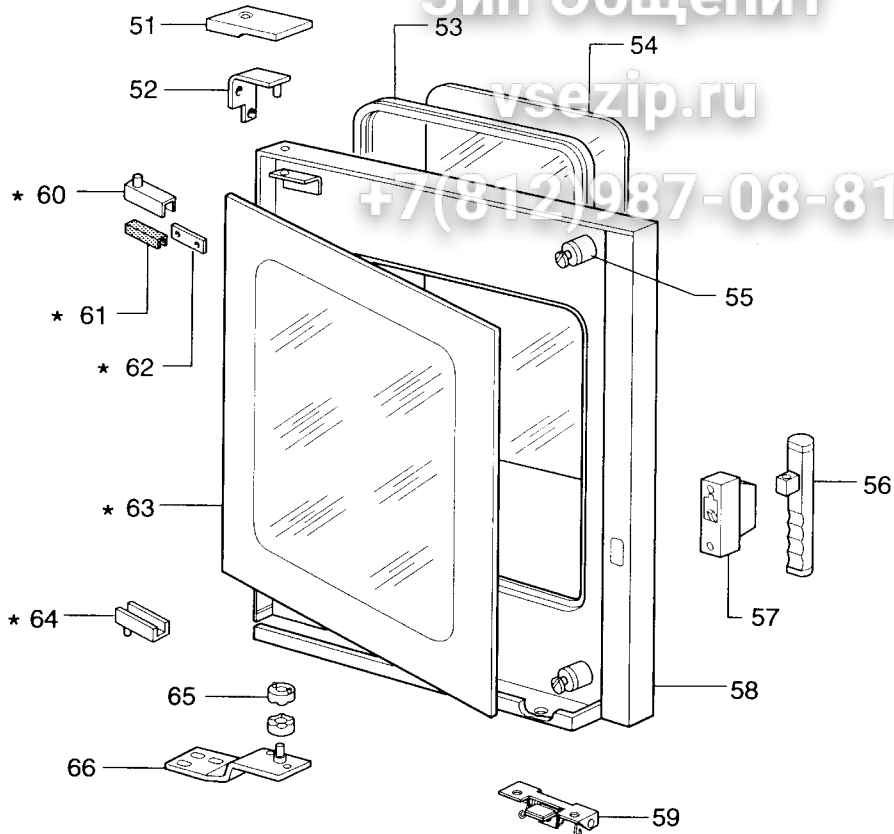

* 67 — INSIDE GLASS DOOR ASSEMBLY
— ASSIEME VETRO INTERNO PORTA

68 — DOOR ASSEMBLY
— ASSIEME PORTA