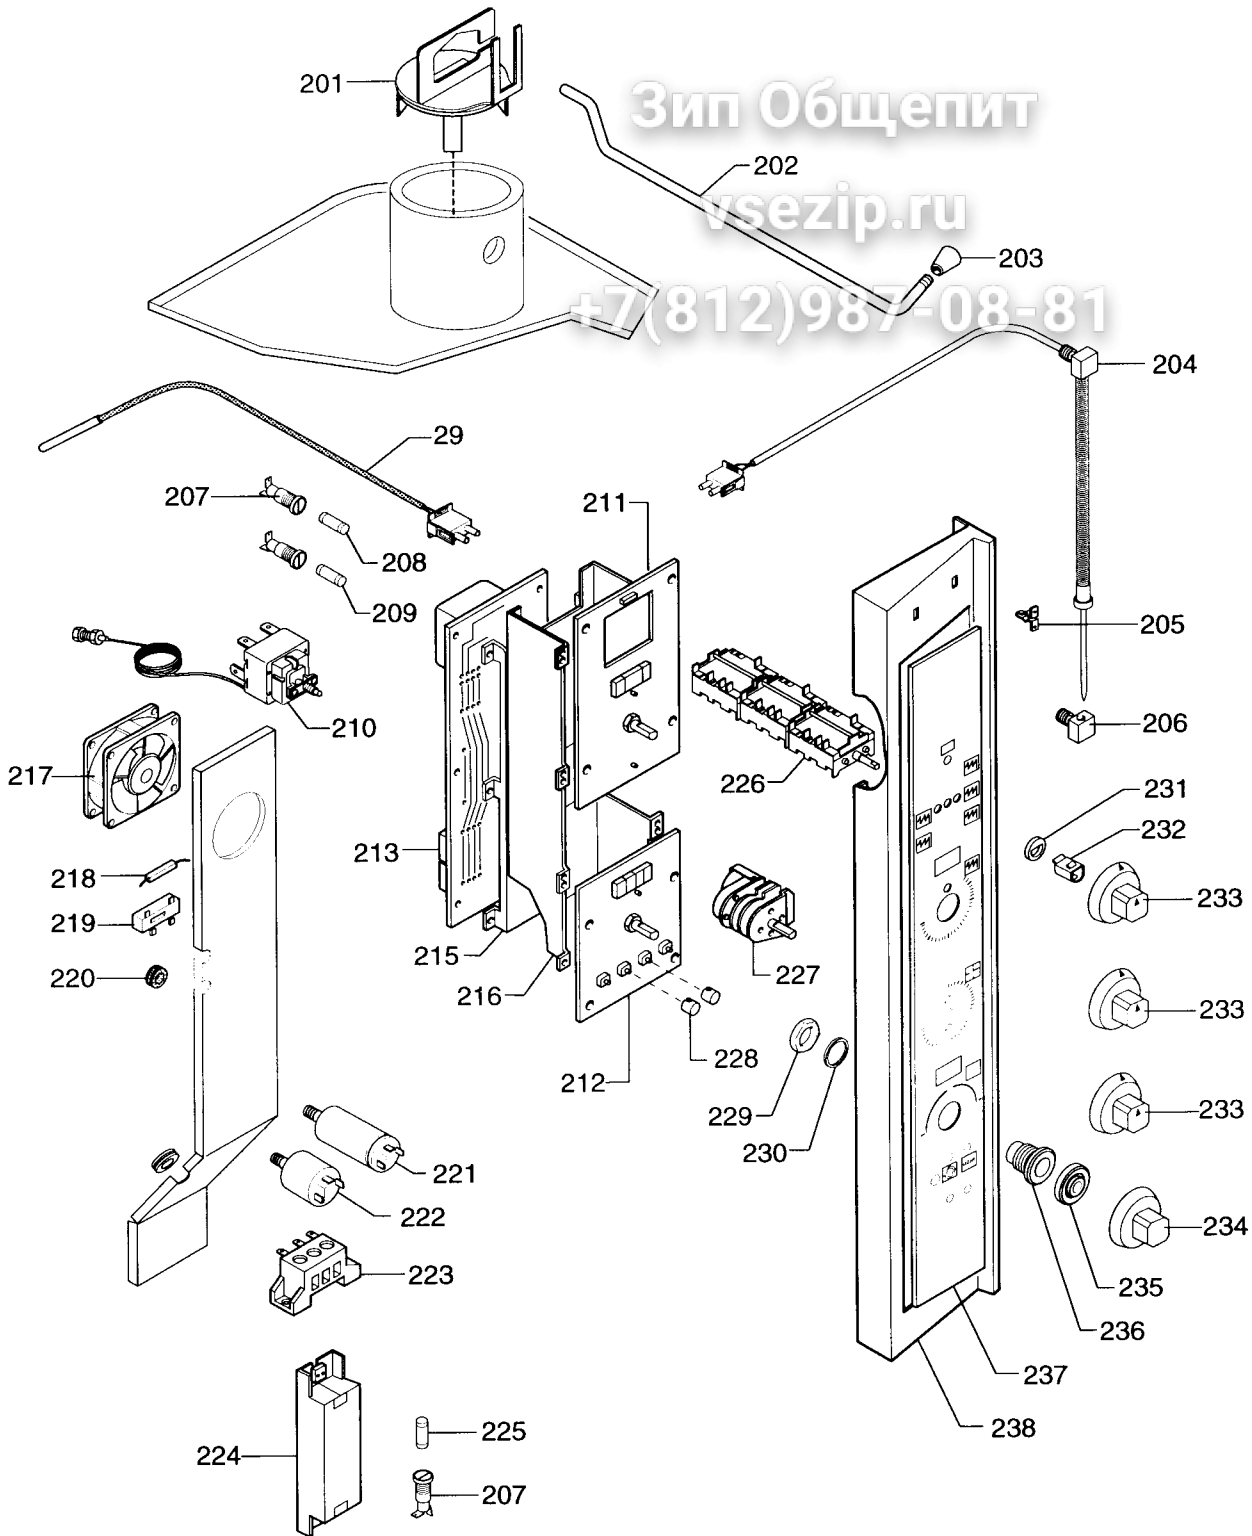

I.S.G. 6 GN 1/1 GAS STEAM - CONVECTION OVEN
FORNO CONVEZIONE-VAPORE GAS 6 GN 1/1 I.S.G.