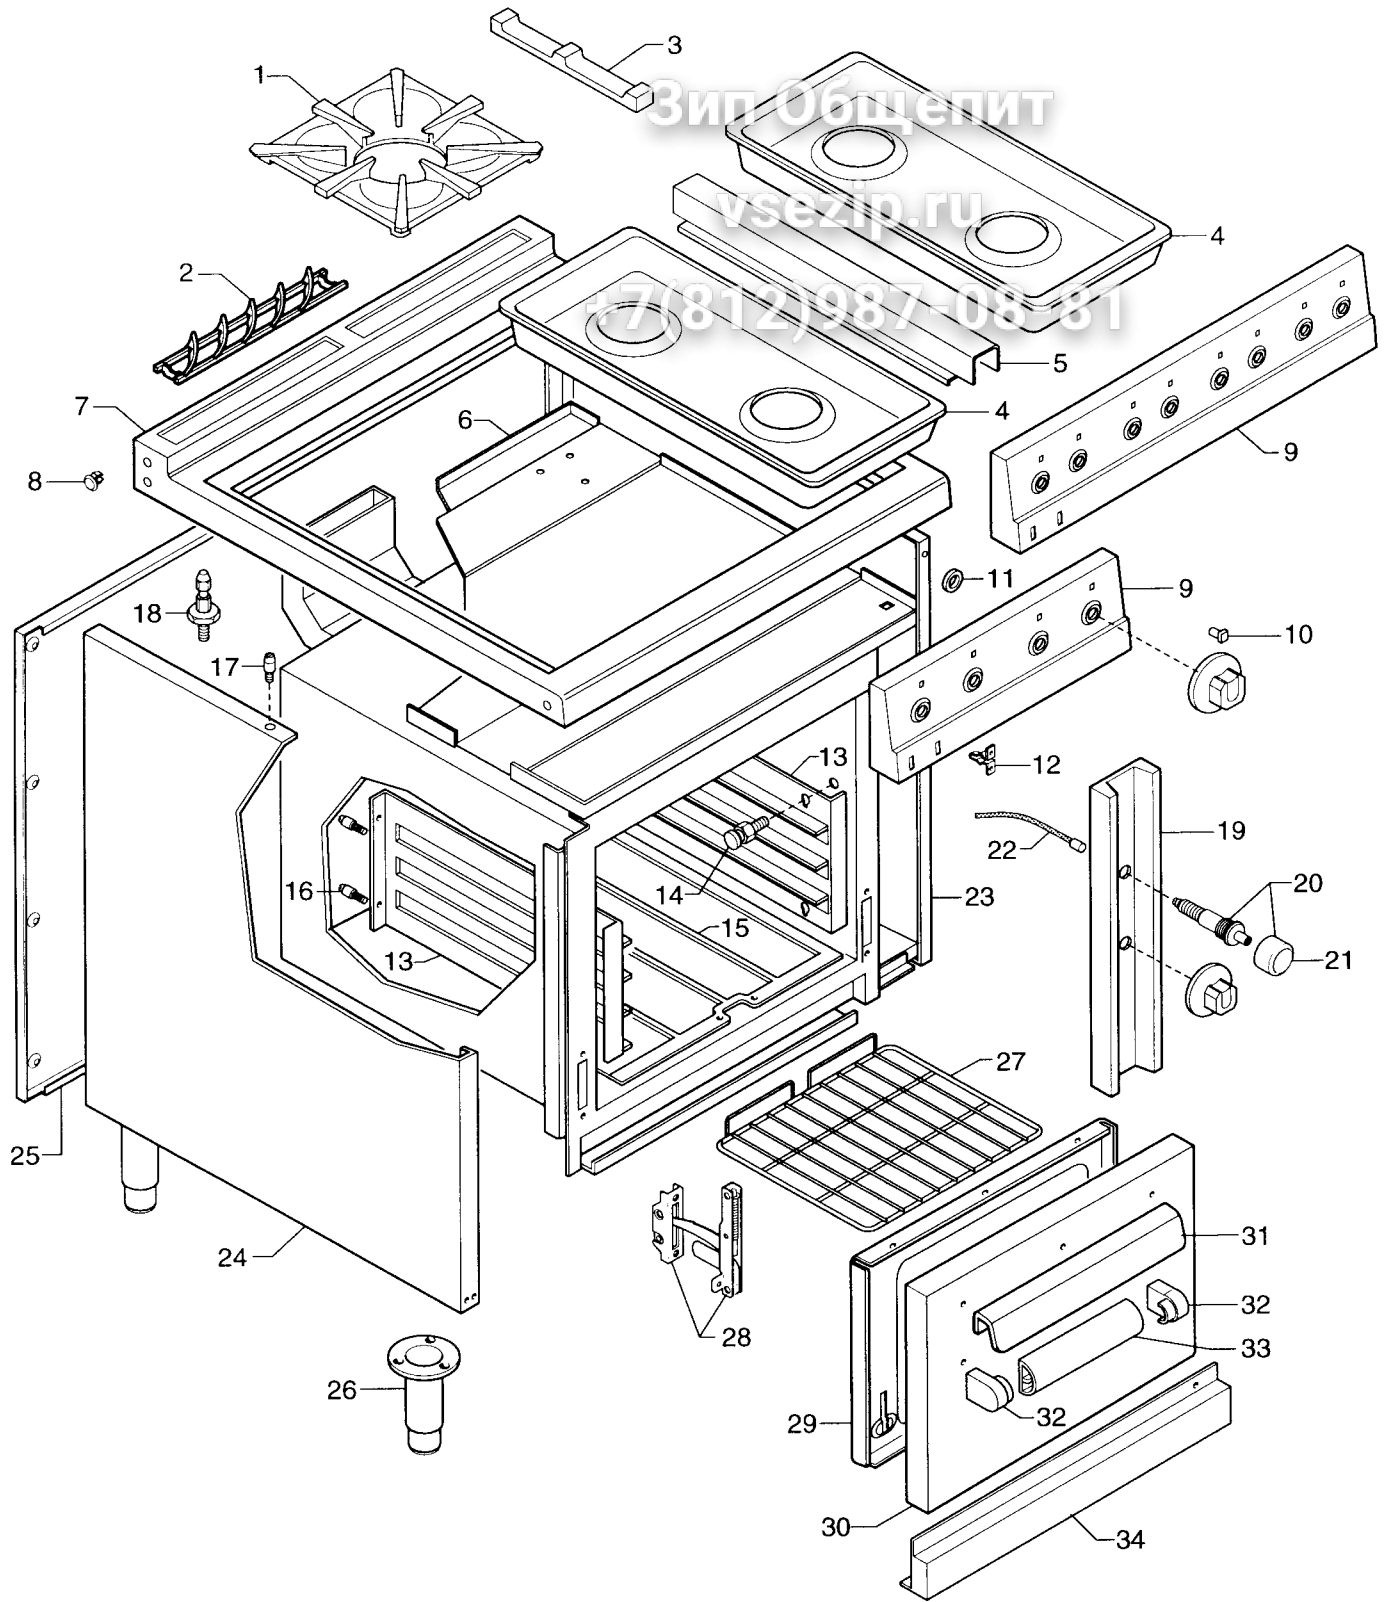

Index

Pag. 1	Cooker top and oven
2	Cooker top and oven + cupboard
3	Gas components
4	Nozzle list
5-9	Spare parts list

Indice

Piano cottura e forno
Piano cottura e forno + armadio
Componenti gas
Tabella ugelli
Lista ricambi

Brand / Marchio : Z- E
Factory code: 9PDX

**COOKER TOP AND OVEN
PIANO COTTURA E FORNO**

From ser. nr. / Da Ser. Nr.: 301.....

Page: 1

Ed. 0104

Doc. Nr.:

2 - 21 002

COOKER TOP AND OVEN + CUPBOARD
PIANO COTTURA E FORNO + ARMADIO