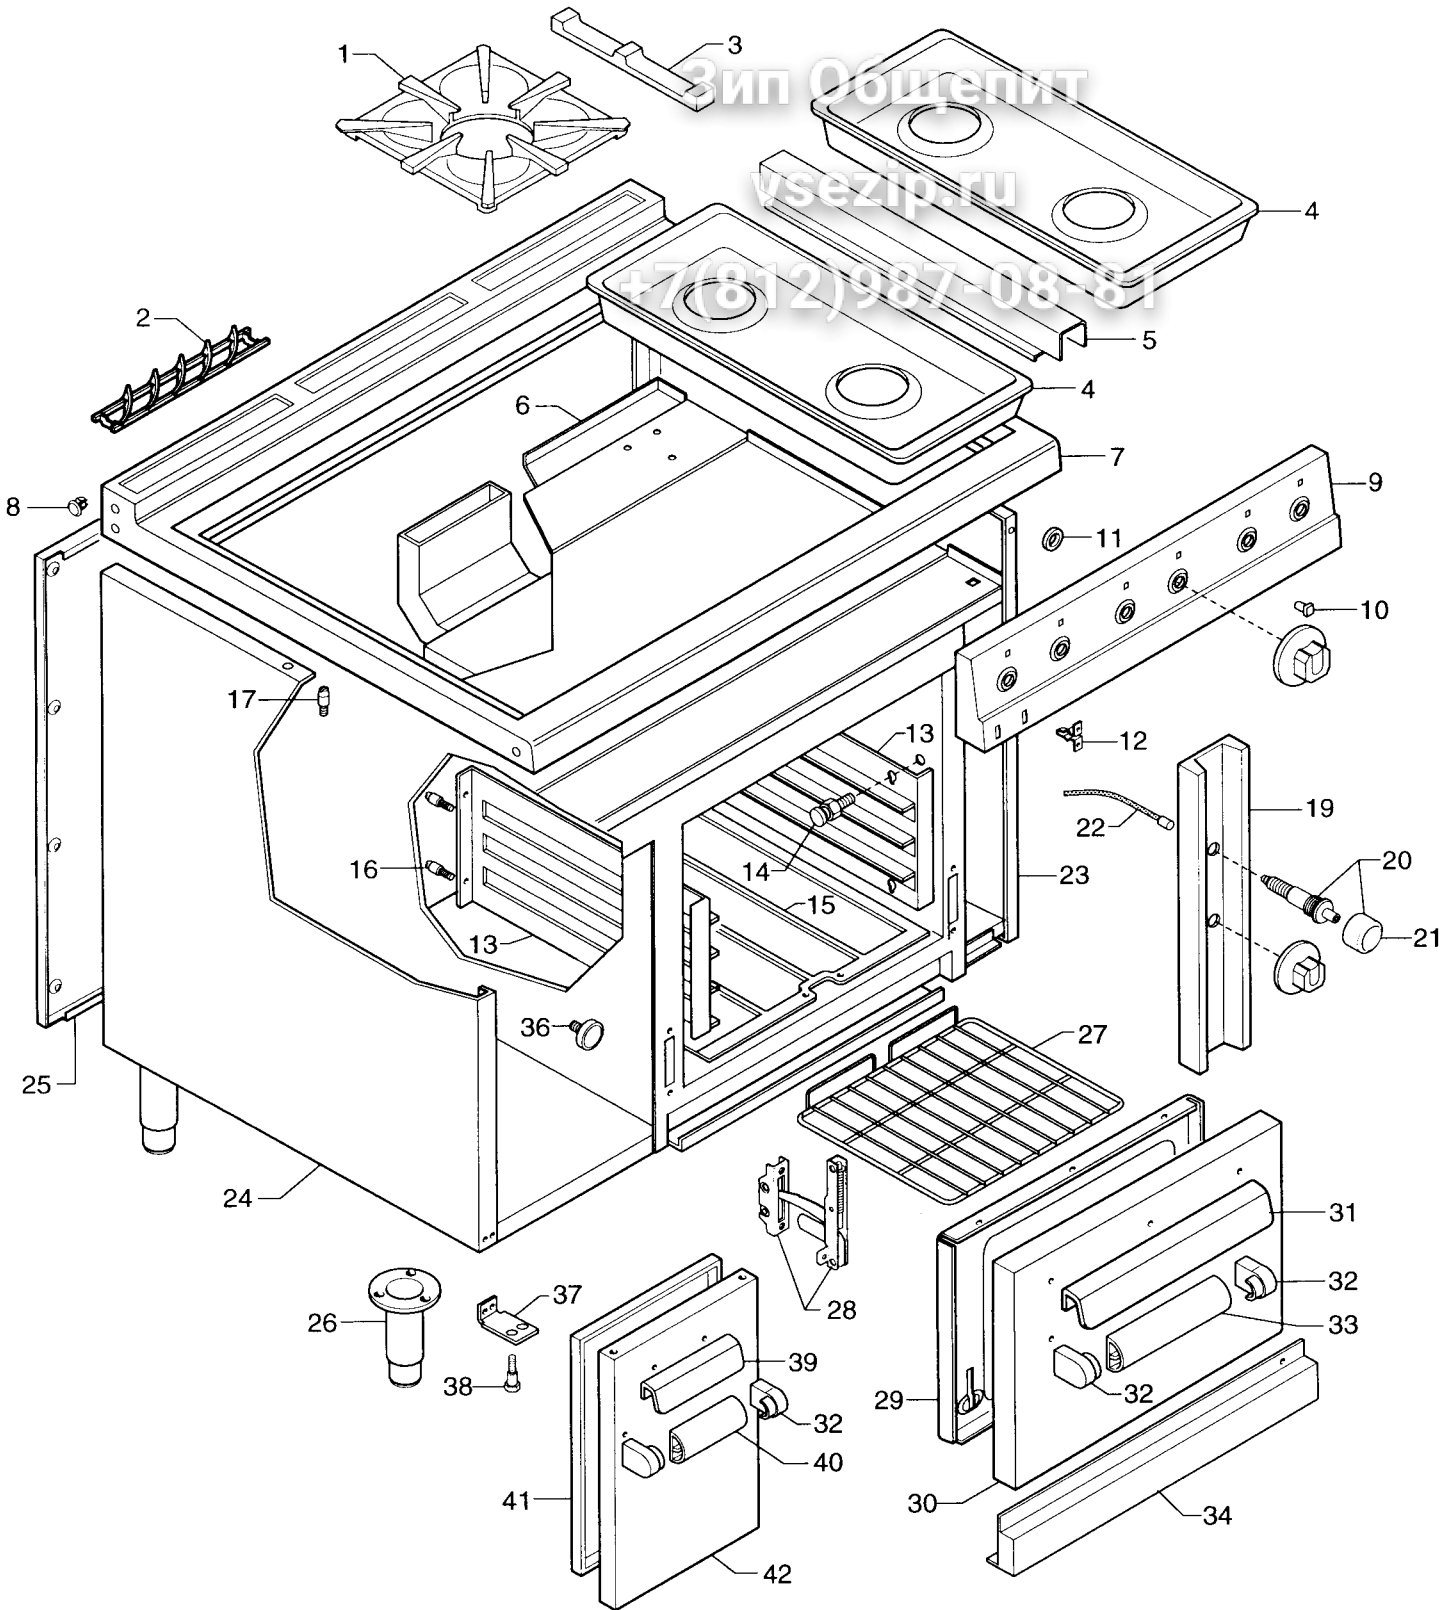

Brand / Marchio : Z- E
Factory code: 9PDX

**COOKER TOP AND OVEN
PIANO COTTURA E FORNO**

From ser. nr. / Da Ser. Nr.: 301.....

Page: 1

Ed. 0104

Doc. Nr.:

2 - 21 002

COOKER TOP AND OVEN + CUPBOARD
PIANO COTTURA E FORNO + ARMADIO