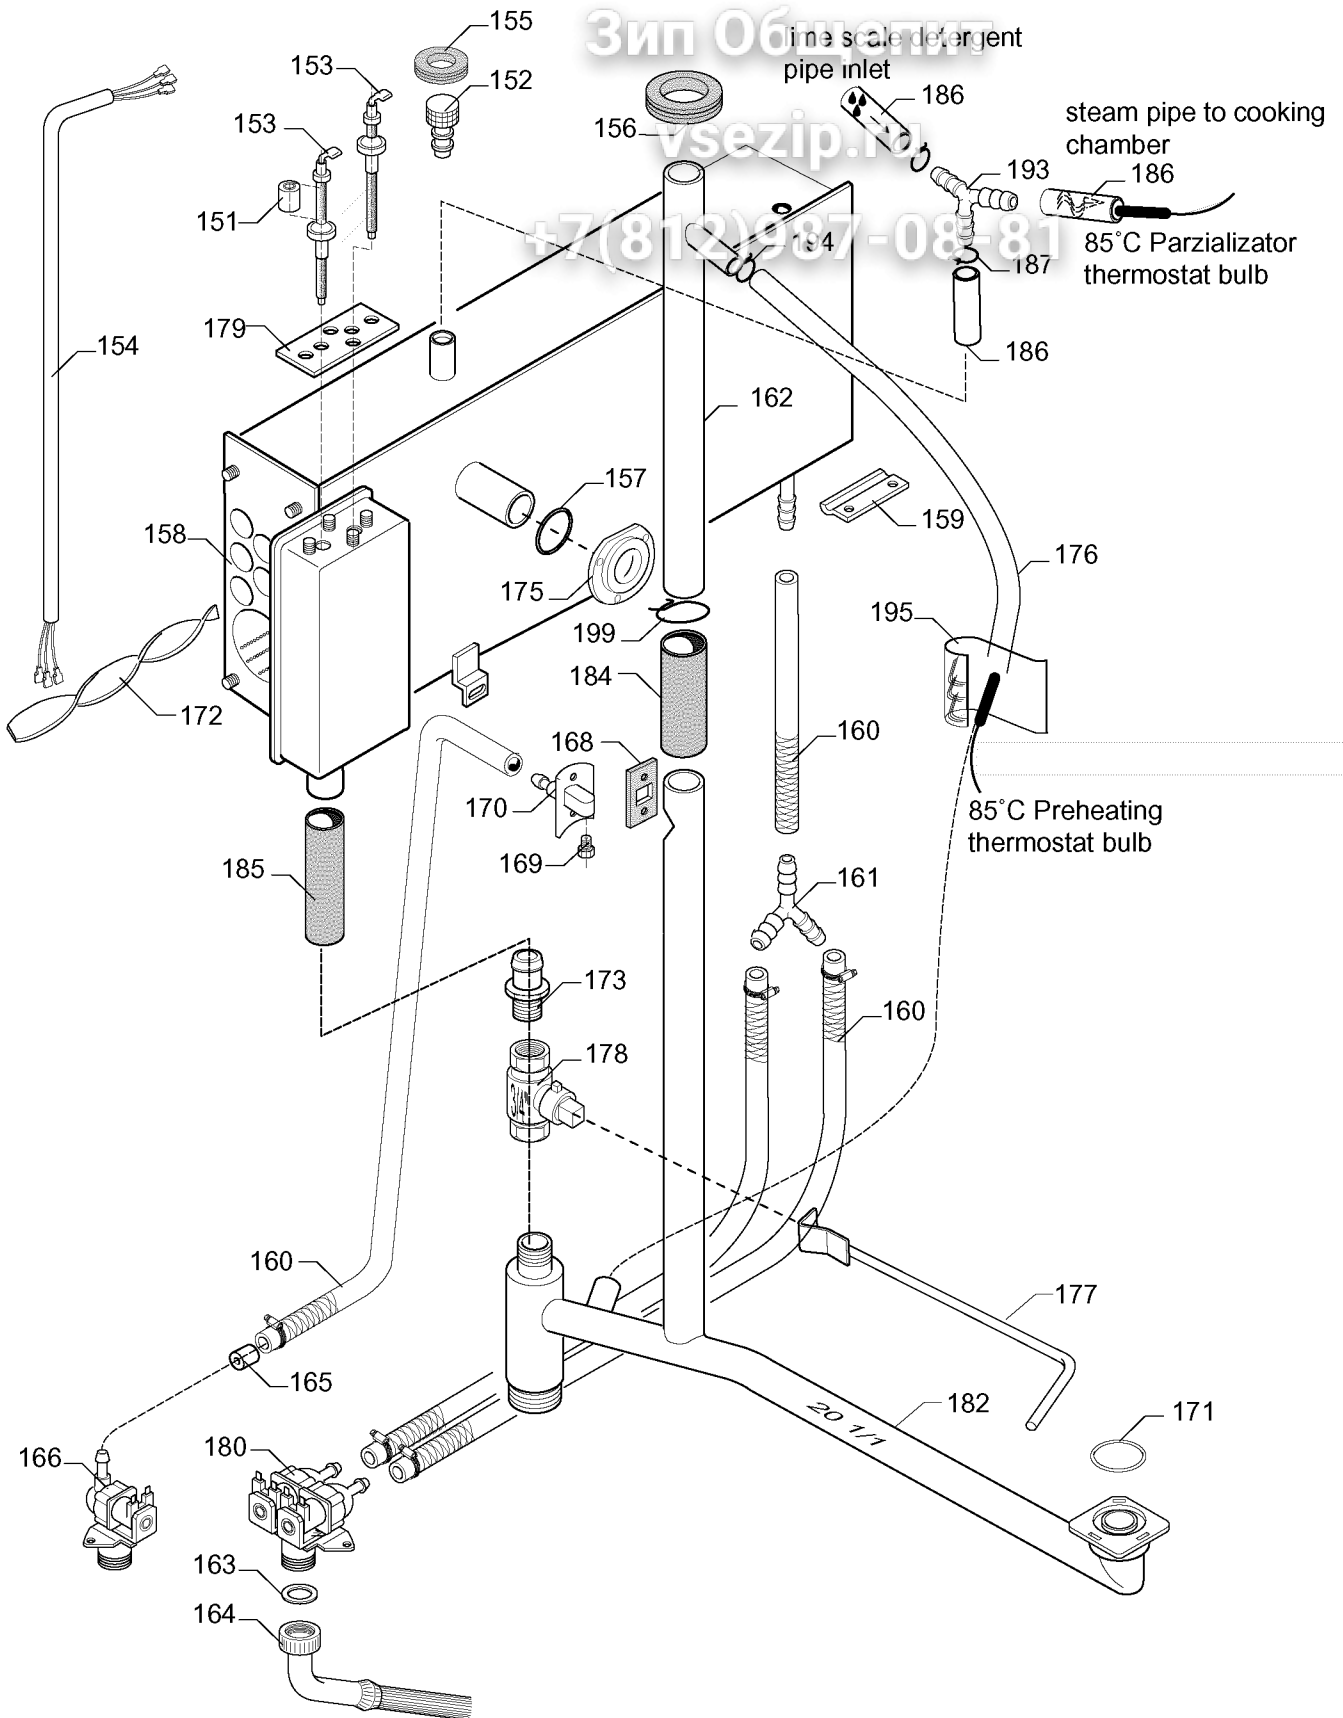

FORNO A VAPORE CON BRUCIATORI A GAS AD ARIA SOFFIATA 20GN1/1, 20GN2/1
20GN1/1, 20GN2/1 BLOWING BURNER GAS STEAM OVEN