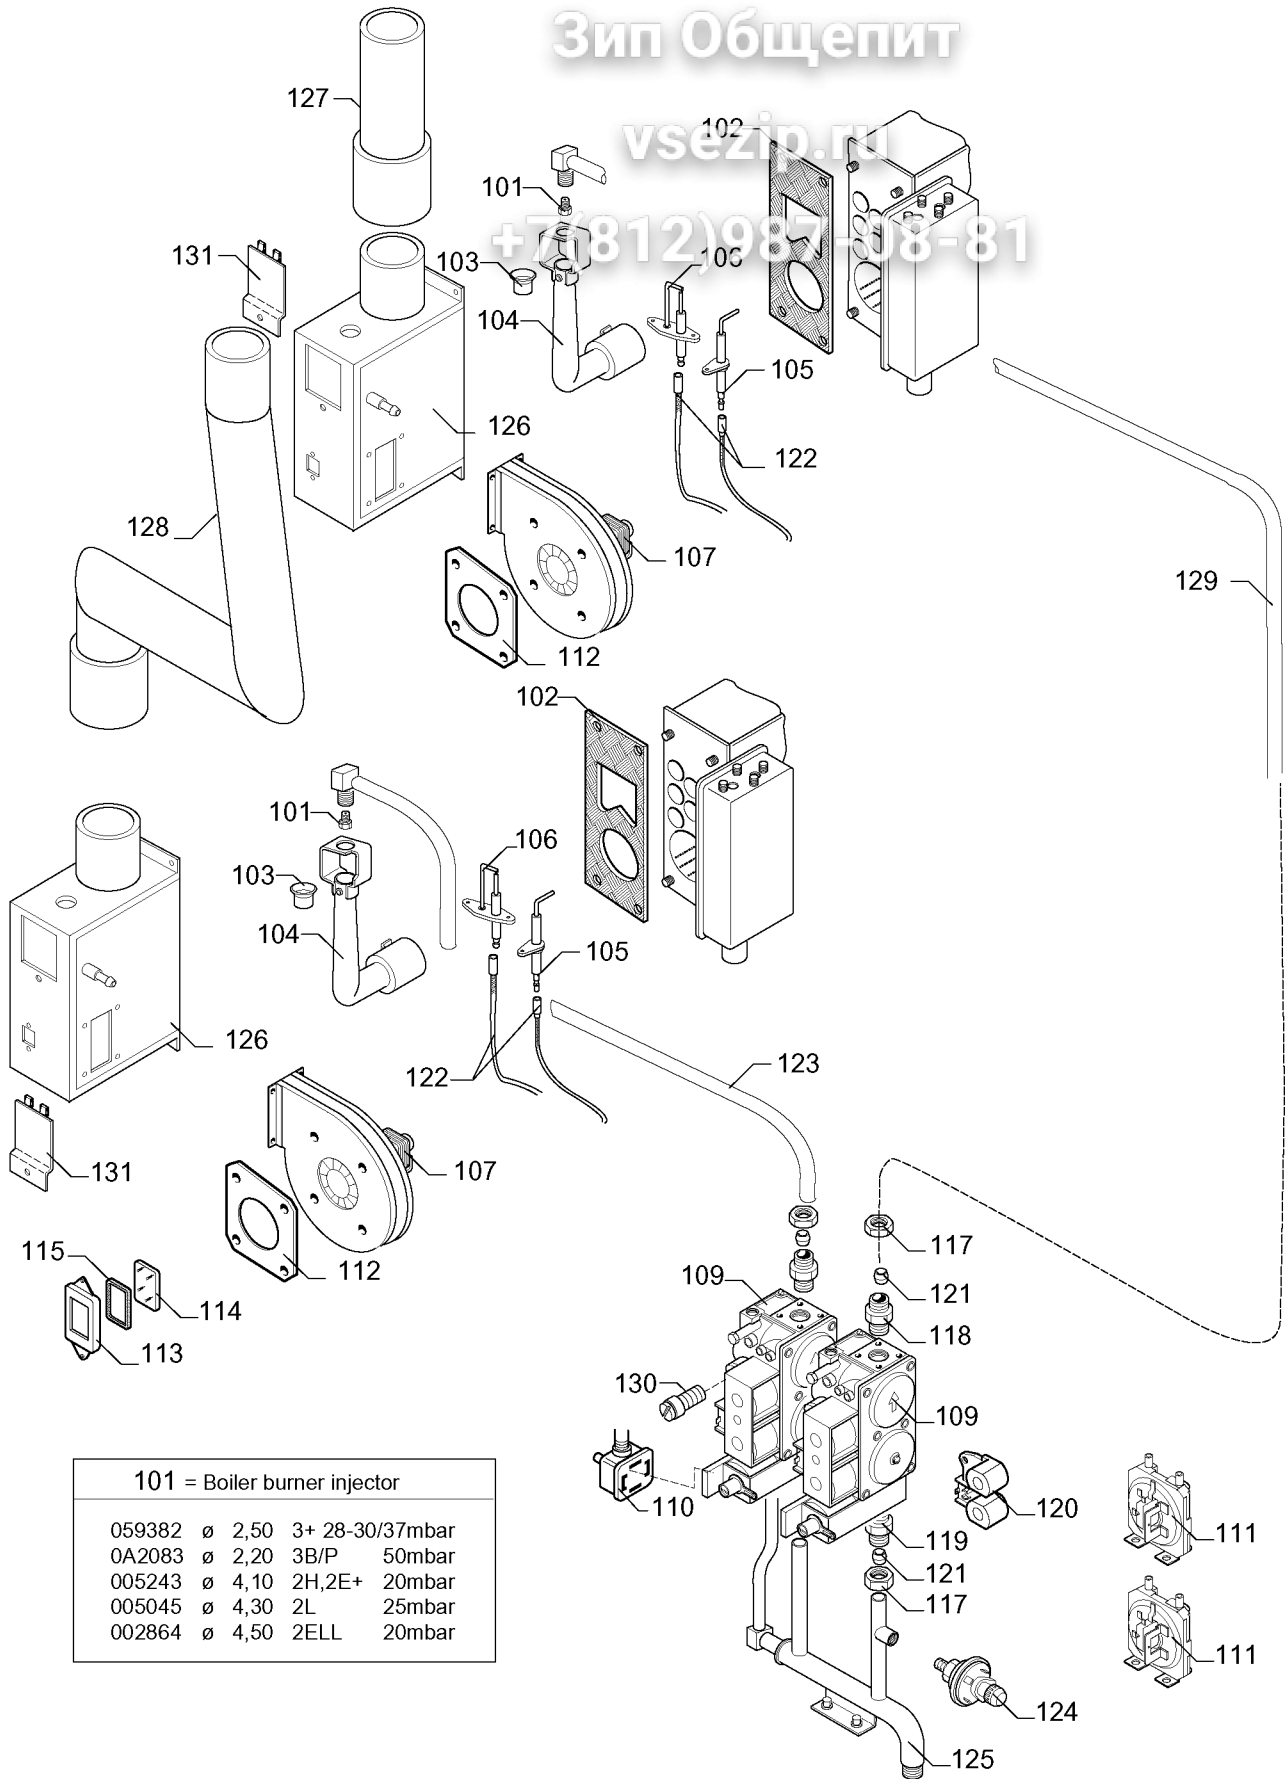

**Indice**

Pag. 1	Cella forno
2	Ass.porta e struttura carellata
3	Componenti gas
4	Boiler e componenti
5	Componenti elettrici
6	Pannello comandi
7-11	Lista ricambi

**Index**

Oven cabinet
Door ass.ly and slide-in-rack
Gas components
Boiler and components
Electrical components
Control panel
Spare parts list

Зип Общепит

vsezip.ru

+7(812)987-08-81

78 { DOOR ASSEMBLY  
ASSIEME PORTA  
COMPOSED BY POS.: 51,53,55,  
57,64,65,72,73,79,80

72\*\* { LEVER HOOK LOCK ASSEMBLY  
ASSIEME CHIUSURA

FORNO A VAPORE CON BRUCIATORI A GAS AD ARIA SOFFIATA 20GN1/1, 20GN2/1  
20GN1/1, 20GN2/1 BLOWING BURNER GAS STEAM OVEN