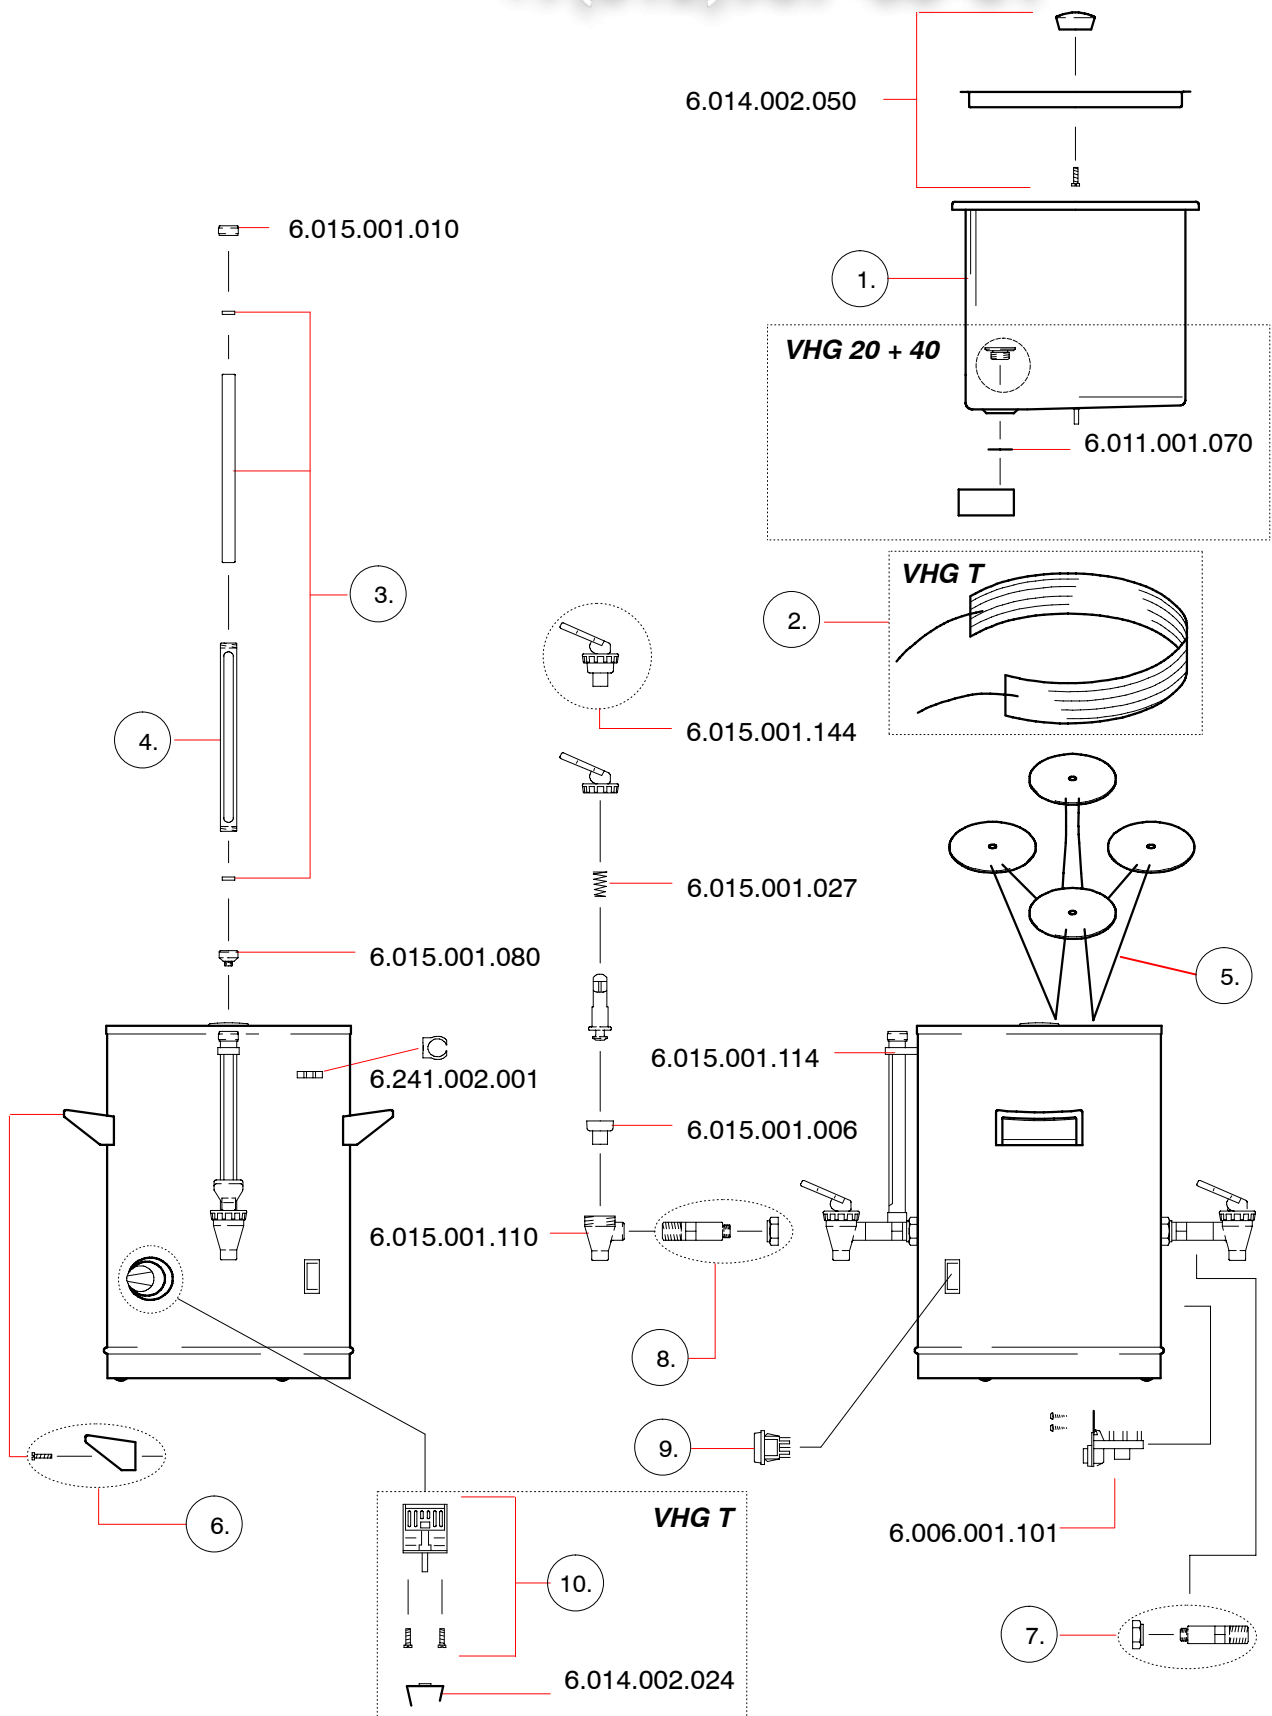

VHG (T/D) (с 2000)
+7(812)987-08-81

		VHG 5	VHG 10	VHG 20	VHG 40
1.	STD	6.240.028.000	6.242.031.000	6.243.031.000	6.248.049.000
2.	STD	6.295.010.000	6.242.043.000	6.243.042.000	6.243.042.000
	TWN / USA	6.240.057.000	6.242.052.000	6.243.048.000	6.243.048.000
3.	STD	6.015.001.019	6.015.001.014	6.015.001.051	6.015.001.137
4.	STD	6.015.001.018	6.015.001.013	6.015.001.052	6.015.001.136
5.	STD	6.240.029.000	6.242.032.000	6.243.033.000	6.248.030.000
	TWN / USA	6.240.053.000	6.242.032.000	6.243.033.000	6.248.030.000
6.	STD		6.242.198.001	6.243.233.001	6.248.133.001
7.	STD	6.015.001.147	6.015.001.161	6.015.001.161	6.015.001.161
8.	STD	6.015.001.131	6.015.001.132	6.015.001.132	6.015.001.132
	<i>V + VH types</i>	6.015.001.147	6.015.001.161	6.015.001.161	6.015.001.161
	USA	6.015.001.329	6.015.001.161	6.015.001.161	6.015.001.161
9.	STD	6.004.001.080	6.004.001.080	6.004.001.080	6.004.001.080
	TWN / USA	6.004.001.035	6.004.001.035	6.004.001.035	6.004.001.035
10.	STD	6.004.005.003	6.004.005.003	6.004.005.003	6.004.005.003
	TWN / USA	6.004.005.005	6.004.005.005	6.004.005.005	6.004.005.005