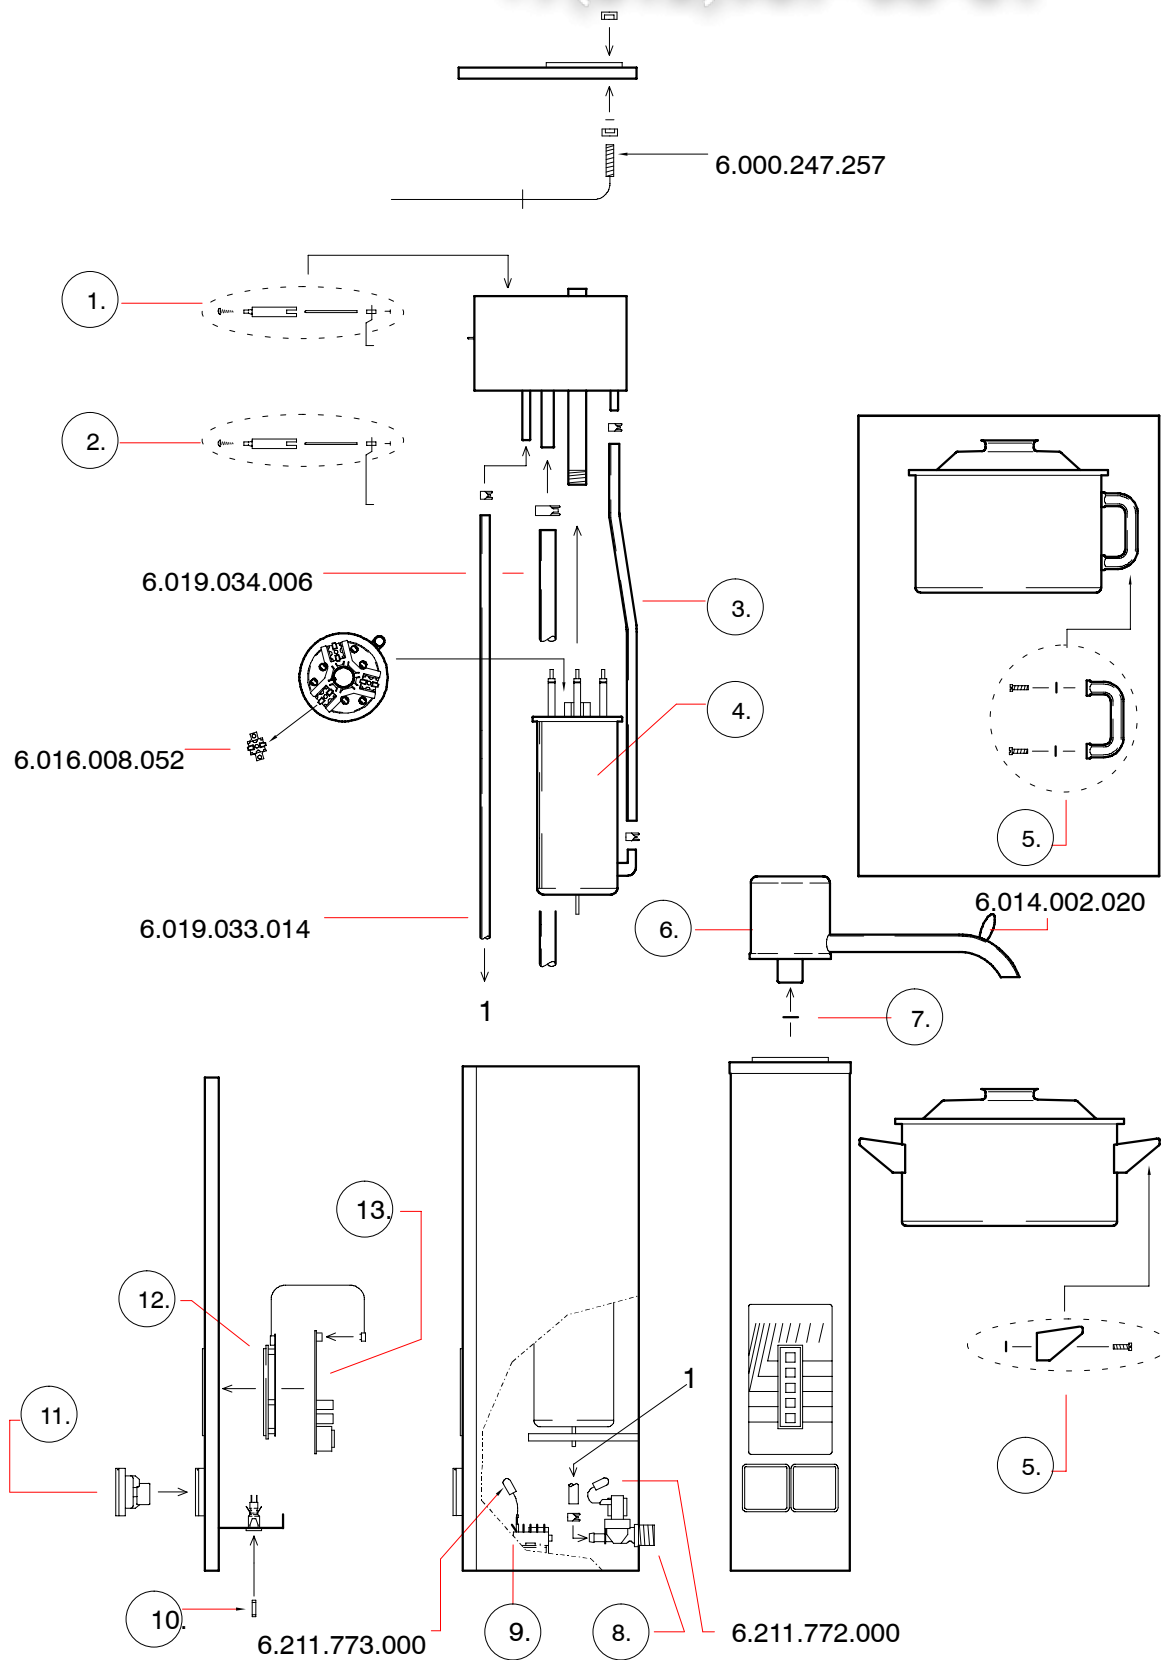

B (с 2000)
+7(812)987-08-81