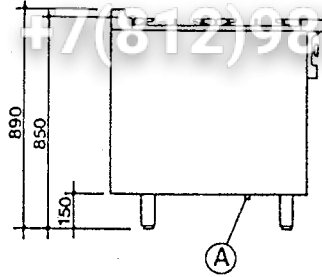

HG/120

vsezip.ru

GASANSCHLUSS 3/4"
ATTACCO GAS 3/4"
GAS CONNECTION 3/4"
ARRIVEE GAZ 3/4"