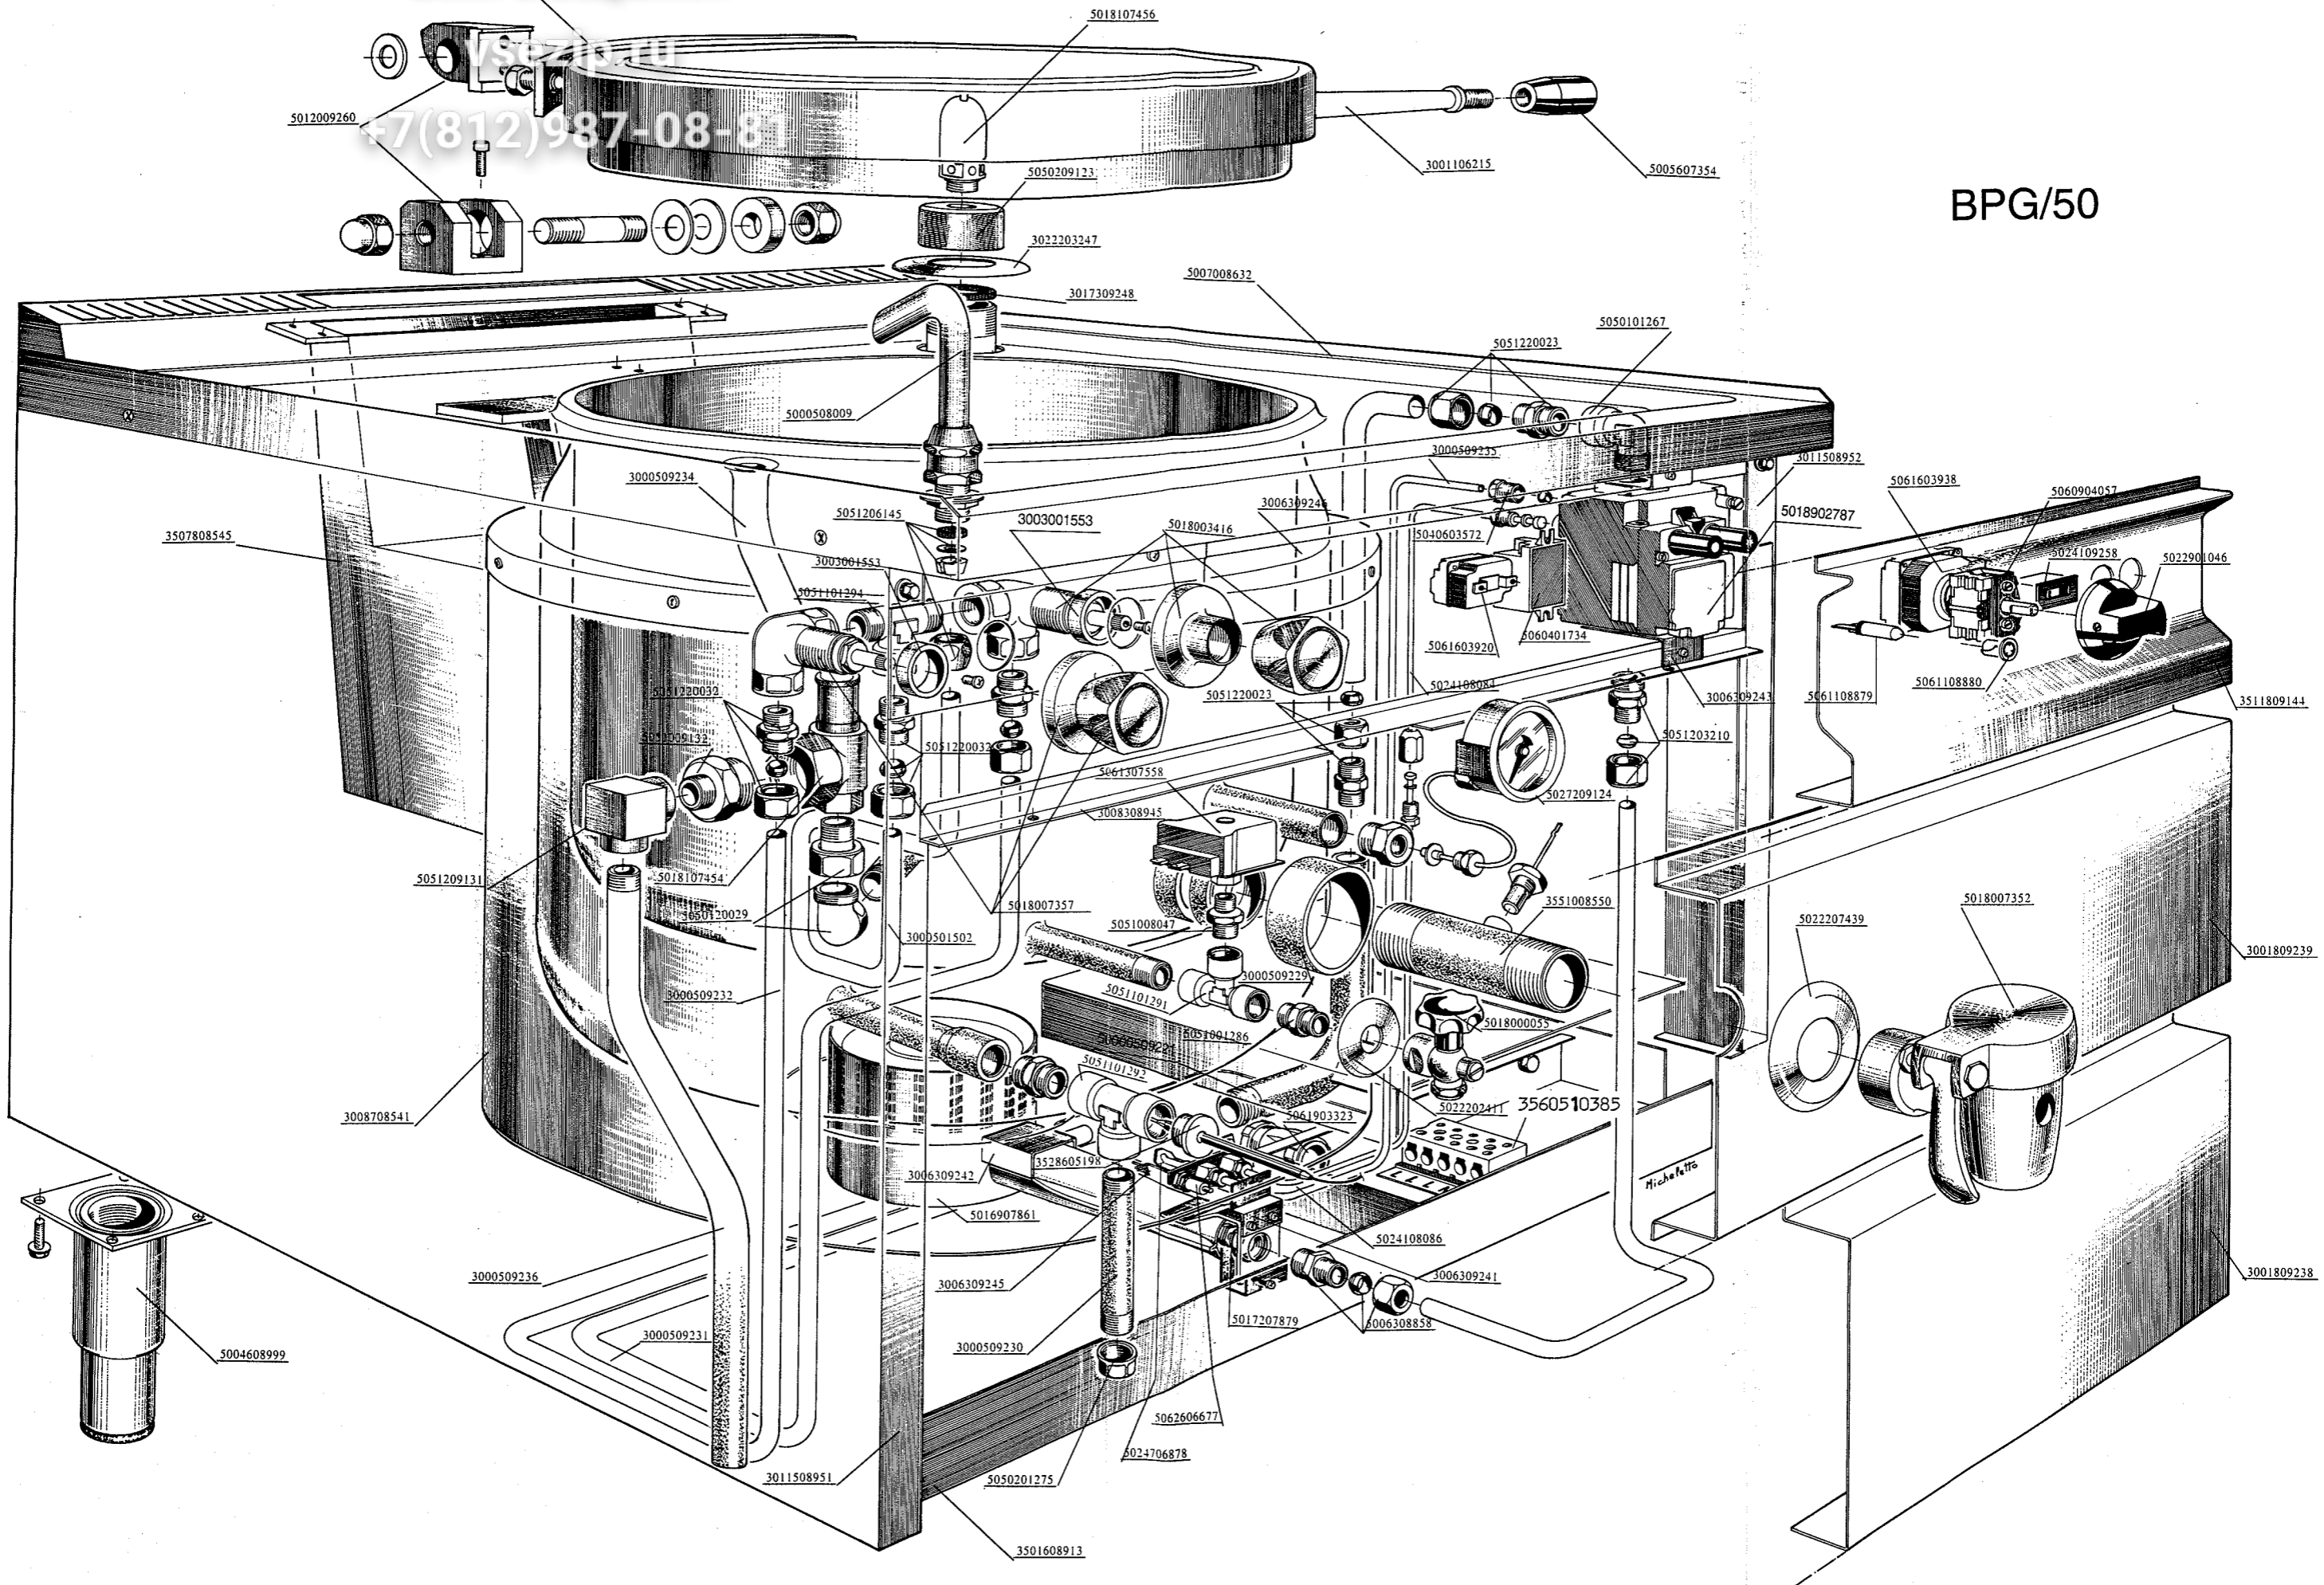

Зип Общежит

Sezifan

7(812)987-08-81

BPG/50

0107010096 GAS KOCHKESSEL PENTOLA A GAS GAS KETTLE MARMITE GAZ BPG/50 PAG.1

COD.	BESCHREIBUNG	DESCRIZIONE	DESCRIPTION	DESCRIPTION	QUANT.
3000501502	ROHR EINLAUF VERBINDUNG	TUBO RACCORDO ACQUA	WATER FITTING	TUYAU RACCORD EAU	KK/70 1
3000509229	ROHR ISOLIERUNG	TUBO ISOLAZIONE	INSULATING TUBE	TUYAU INSULATION	BPG/50 1
3000509230	ROHR ENTLERUNG	TUBO SCARICO ACQUA	WATER DRAIN PIPE	TUYAU DECHARGE EAU	BPG/BPE/50 1
3000509231	ROHR EINLAUF KALTWASSER	TUBO ENTR. ACQUA FREDDA	COLD WATER LINE IN	TUYAU ARRIVEE EAU FR.	BPG/BPE/50 1
3000509232	ROHR EINLAUF WARMWASSER	TUBO ENTR. ACQUA CALDA	WARM WATER LINE IN	TUYAU ARRIVEE EAU CHAUD	BPG/BPE/50 1
3000509233	ROHR GASLEITUNG	TUBO CONDOTTA GAS	GAS PIPE	TUYAU CONDUITE GAZ	BPG/50 1
3000509234	ROHR ÜBERLAUF	TUBO TROPPOPIENO	DRAIN PIPE	TUYAU DECHARGE	BPG/BPE/50 1
3000509235	ROHR ZÜNDBRENNER	TUBO PILOTA	PILOT PIPE	TUYAU VEILLEUSE	BPG/50 1
3000509236	ROHR DAMPFÜBERDRUCK	TUBO PRESSIONE VAPORE	STEAM PRESSURE PIPE	TUYAU PRESS. VAPEUR	BPG/BPE/50 1
3000509237	ROHR GASZUFUHR	TUBO PORTATA GAS	LOADING GAS PIPE	TUYAU ARRIVEE GAZ	BPG/50 1
3000809045	ABDECKUNG SCHALT. LINKS	PROTEZIONE PANN. SINISTRA	PAN. PROTECTION LEFT	PROTECTION PANN. GAUCHE	CP/75 1
3000809046	ABDECKUNG SCHALT. RECHTS	PROTEZIONE PANN. DESTRA	PAN. PROTECTION RIGHT	PROTECTION PANN. DROITE	CP/75 1
3000809250	ABDECKUNG ÜBERLAUF	PROTEZIONE SFIATO	DRAIN PROTECTION	PROTECTION DECHARGE	BPG/50 1
3000809251	ABDECKUNG E-ANSCHLUSS	PROTEZIONE ELETTR.	ELEC. PROTECTION	PROTECTION ELEC.	BPG/BPE/50 1
3000809252	ABDECKUNG AUSLAUF	PROTEZIONE SCARICO	DRAIN COVER	PROTECTION DECHARGE	BPG/BPE/50 1
3001106215	WELLE GRIFF	PERNO MANIGLIA	HANDLE PIN	PIVOT POIGNEE	KK 1
3001608547	BODEN	FONDO	BOTTOM	FOND	BPG/50 1
3001809238	BLENDE UNTEN	CRUSCOTTO INFERIORE	PANEL BOTTOM	PANNEAU INFERIEUR	BPG/BPE/50 1
3001809239	BLENDE MITTE	CRUSCOTTO CENTRALE	PANEL CENTRE	PANNEAU CENTRAL	BPG/BPE/50 1
3003001553	DISTANZRING HÄHNE	DISTANZIALE RUBINETTI	COCK SPACER	ENTRETOISE ROBINETS	KK/70 2
3003009156	DISTANZSTÜCK EINFASSUNG	DISTANZIALE PIANO	HOB SPACER	ENTRETOISE PLAN	CP/75 4
3003408963	EINFASSUNG-VERBINDUNG	CANALETTO CONGIUNZIONE	CONNECTION STRIP	BANDE RACCORD	CP/75 1
3006308962	HALTER VERBINDUNG	SUPPORTO CANALETTO	CONNECTION SUPPORT	SUPPORT RACCORD	CP/75 3
3006309103	HALTER GERÄTE	SUPPORTO APPARECCHIAT.	UNITS SUPPORT	SUPPORT APPAREILS	CP/75 1
3006309183	HALTER KAMIN	SUPPORTO CAMINO	FLUE SUPPORT	SUPPORT CHEMINEE	BPG/50 2
3006309240	HALTER FLAMMEN ANZEIGER	SUPPORTO IND. FIAMMA	FLAME INDICAT. SUPPORT	SUPPORT FLAMME INDICATION	BPG/50 1
3006309241	HALTER BRENNER VORNE	SUPPORTO BRUCIATORE ANT.	BURNER SUPPORT FRONT	SUPPORT BRULEUR DEVANT	BPG/50 1
3006309242	HALTER BRENNER HINTEN	SUPPORTO BRUCIATO. POST.	BURNER SUPPORT REAR	SUPPORT BRULEUR ARRIERE	BPG/50 1
3006309243	HALTER ELETTROSIT	SUPPORTO ELETTRISIT	ELETTROSIT SUPPORT	SUPPORT ELETTRISIT	BPG/50 2
3006309244	HALTER SICHER. THERMOSTAT	SUPPORTO TERMOSTATO SIC.	SAFETY THERM. SUPPORT	SUPPORT THERM. SEC.	BPG/50 1
3006309245	HALTER ZÜNDBRENNER	SUPPORTO PILOTA	PILOT BURNER SUPPORT	SUPPORT BRUL. VEILLEUSE	BPG/50 1
3006309246	HALTER WASSERHÄHNE	SUPPORTO RUBINETTI	COCK SUPPORT	SUPPORT ROBINETS	BPG/BPE/50 1
3006309247	HALTER KLEMM. SCHÜTZ	SUPPORTO MORSETTIERA	TERMINAL SUPPORT	SUPPORT BORNE	BPG/BPE/50 1
3006309 3	HALTER ISOLIERUNG	SUPPORTO ISOLAZIONE	INSULATION SUPPOF	SUPPORT ISOLATION	BPG/50 2