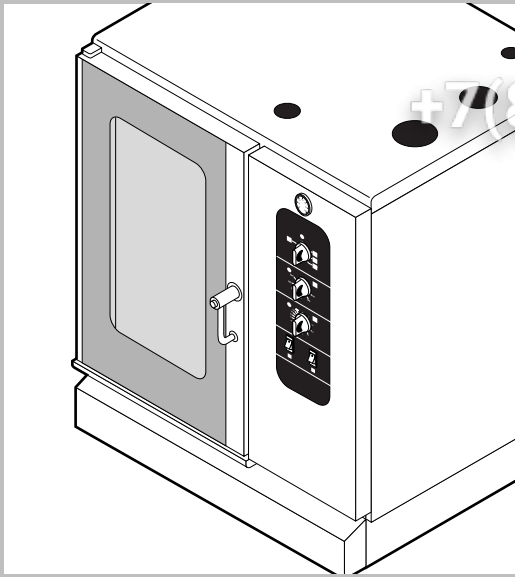

Зип Оффепит  
 vsezip.ru  
 +7(812)987-08-81

POS.	CODE	PIECES	DESCRIPTION
1	R10206480	1	SPRITZER EXTENSION
2	R10206540	1	SPRITZER UNION
3	R14100210	1	DOOR ASSEMBLY
4	R14100310	1	DOOR ASSEMBLY WITH LIGHTS
5	R14200040	1	COOKING CABINET ASSEMBLY
6	R14200440	1	COVER PANEL
7	R14200860	1	FAN GUARD PANEL ASSEMBLY
8	R14201470	1	RIGHT SIDE PANEL
9	R14201480	1	LEFT SIDE PANEL
10	R14201610	1	REAR PANEL
11	R14404230	1	CONTROL PANEL
12	R58006400	4	FAN GUARD FASTENING SCREW
13	R70042870	1	FRONT GASKET
14	R75300020	1	FAN GUARD GRID Ø 120
15	R75300060	1	FAN GUARD GRID Ø 270

POS.	CODE	PIECES	DESCRIPTION

Зип

Общепит  
vsezip.ru

+7(812)987-08-81

POS.	CODE	PIECES	DESCRIPTION
1	R09200230	1	DOOR HANDLE
2	R10100110	1	PRONG FLANGE
3	R12212250	1	LOWER DOOR HINGE
4	R14200720	1	DOOR
5	R14200790	1	LEFT LAMP COVER
6	R14200820	1	UPPER DOOR HINGE
7	R14200830	1	DOOR HINGE COVER
8	R14403440	1	LEFT GLASS FIXING BRACKET
9	R14403450	1	INNER DOOR PANEL
10	R58002150	1	HINGE PIN
11	R58002160	1	DOOR HANDLE PRONG PIN
12	R58002760	1	DOOR HANDLE PRONG COUPLER
13	R58003500	1	DOOR HANDLE BUTTON ROD
14	R58004050	1	NUT FOR UPPER DOOR HINGE
15	R58004320	1	DOOR HANDLE SPACER
16	R58004830	1	RING NUT M18x1
17	R58005050	1	DOOR HANDLE PRONG
18	R58005340	1	DOOR HANDLE LOWER INSULATION WASHER
19	R58005350	1	DOOR HANDLE UPPER INSULATION WASHER

POS.	CODE	PIECES	DESCRIPTION
20	R61620012	1	DOOR HANDLE CATCH SPRING
21	R61620041	1	DOOR HANDLE BUTTON SPRING
22	R65270020	2	LIGHT 20W 12V G4
23	R65270400	2	LIGHT SOCKET
24	R69015080	1	DOOR HANDLE ASSEMBLY
25	R69031190	1	DOOR HANDLE PUSH BUTTON
26	R70042570	1	DOOR GASKET
27	R70042670	1	FRONT GLASS GASKET
28	R70042770	1	REAR GLASS GASKET
29	R71200060	1	DOOR GLASS
30	R71200730	1	DOOR GLASS