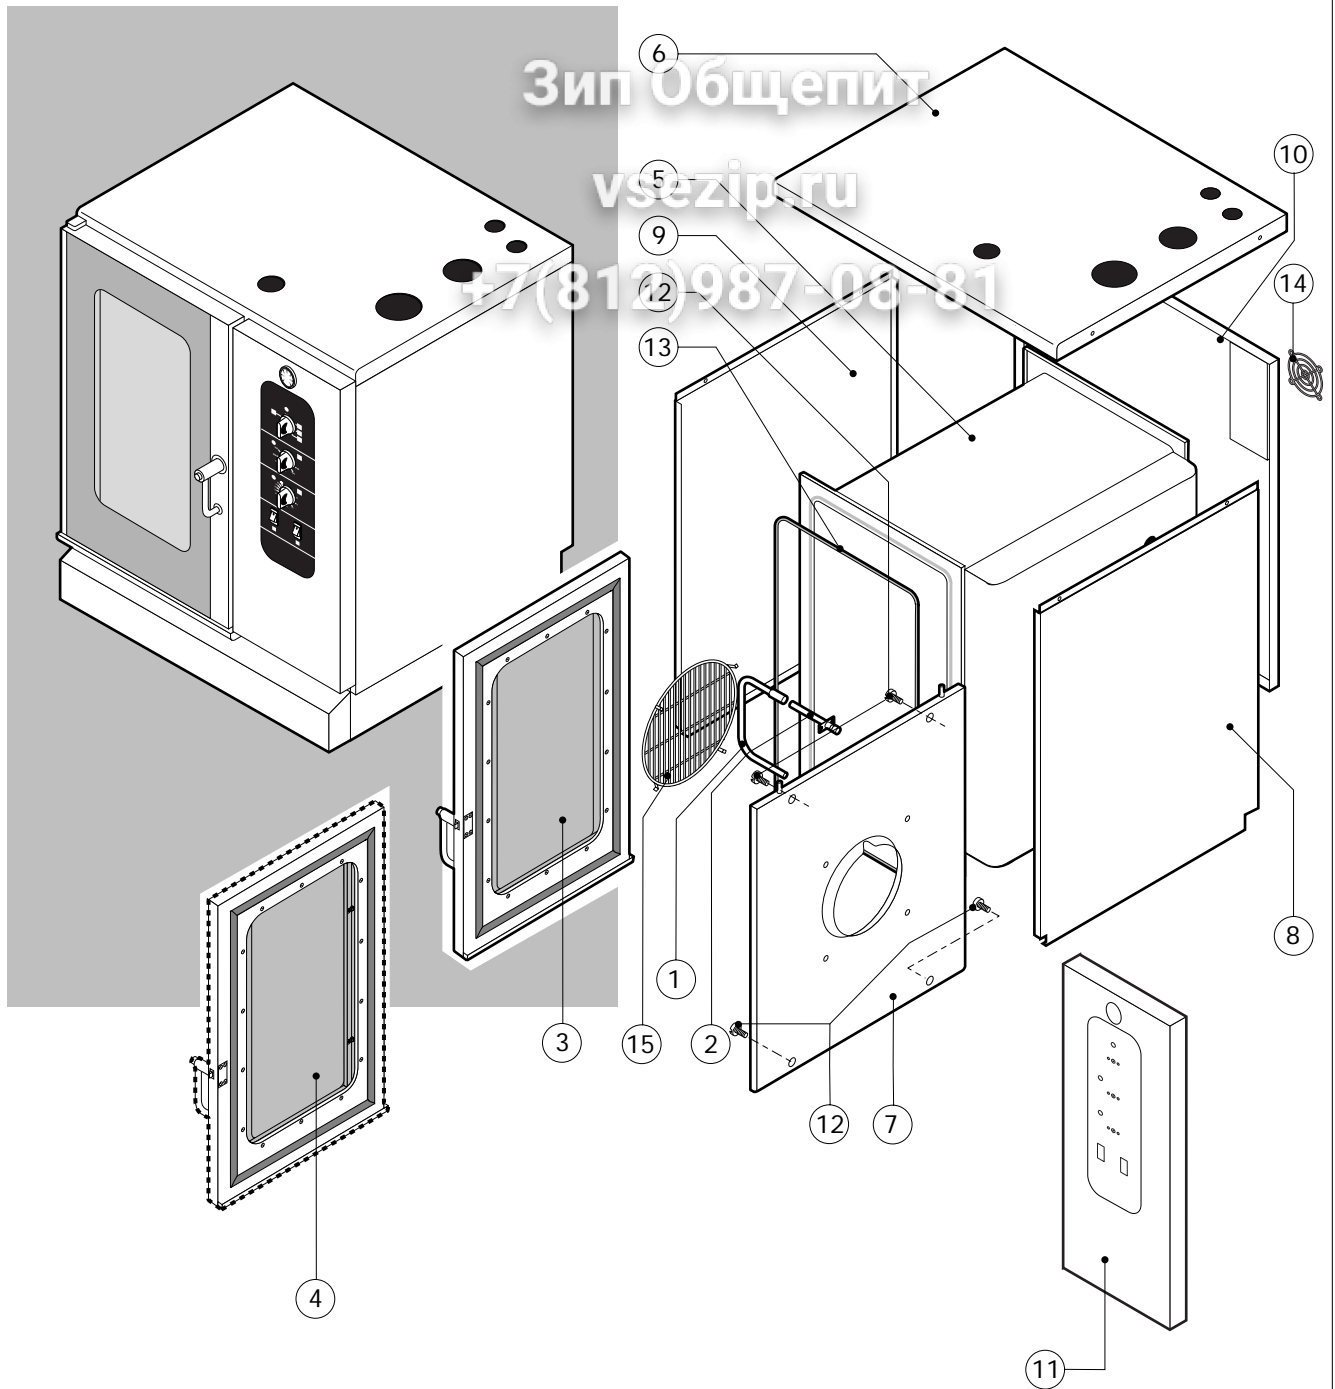

Зип Оффепит  
 vsezip.ru  
 +7(812)987-08-81

POS.	CODE	PIECES	DESCRIPTION
1	R10206480	1	SPRITZER EXTENSION
2	R10206540	1	SPRITZER UNION
3	R14100210	1	DOOR ASSEMBLY
4	R14100310	1	DOOR ASSEMBLY WITH LIGHTS
5	R14200040	1	COOKING CABINET ASSEMBLY
6	R14200440	1	COVER PANEL
7	R14200860	1	FAN GUARD PANEL ASSEMBLY
8	R14201470	1	RIGHT SIDE PANEL
9	R14201480	1	LEFT SIDE PANEL
10	R14201610	1	REAR PANEL
11	R14404230	1	CONTROL PANEL
12	R58006400	4	FAN GUARD FASTENING SCREW
13	R70042870	1	FRONT GASKET
14	R75300020	1	FAN GUARD GRID Ø 120
15	R75300060	1	FAN GUARD GRID Ø 270

POS.	CODE	PIECES	DESCRIPTION

Зип

Общепит  
vsezip.ru

+7(812)987-08-81

POS.	CODE	PIECES	DESCRIPTION
1	R09200230	1	DOOR HANDLE
2	R10100110	1	PRONG FLANGE
3	R12212250	1	LOWER DOOR HINGE
4	R14200720	1	DOOR
5	R14200790	1	LEFT LAMP COVER
6	R14200820	1	UPPER DOOR HINGE
7	R14200830	1	DOOR HINGE COVER
8	R14403440	1	LEFT GLASS FIXING BRACKET
9	R14403450	1	INNER DOOR PANEL
10	R58002150	1	HINGE PIN
11	R58002160	1	DOOR HANDLE PRONG PIN
12	R58002760	1	DOOR HANDLE PRONG COUPLER
13	R58003500	1	DOOR HANDLE BUTTON ROD
14	R58004050	1	NUT FOR UPPER DOOR HINGE
15	R58004320	1	DOOR HANDLE SPACER
16	R58004830	1	RING NUT M18x1
17	R58005050	1	DOOR HANDLE PRONG
18	R58005340	1	DOOR HANDLE LOWER INSULATION WASHER
19	R58005350	1	DOOR HANDLE UPPER INSULATION WASHER

POS.	CODE	PIECES	DESCRIPTION
20	R61620012	1	DOOR HANDLE CATCH SPRING
21	R61620041	1	DOOR HANDLE BUTTON SPRING
22	R65270020	2	LIGHT 20W 12V G4
23	R65270400	2	LIGHT SOCKET
24	R69015080	1	DOOR HANDLE ASSEMBLY
25	R69031190	1	DOOR HANDLE PUSH BUTTON
26	R70042570	1	DOOR GASKET
27	R70042670	1	FRONT GLASS GASKET
28	R70042770	1	REAR GLASS GASKET
29	R71200060	1	DOOR GLASS
30	R71200730	1	DOOR GLASS