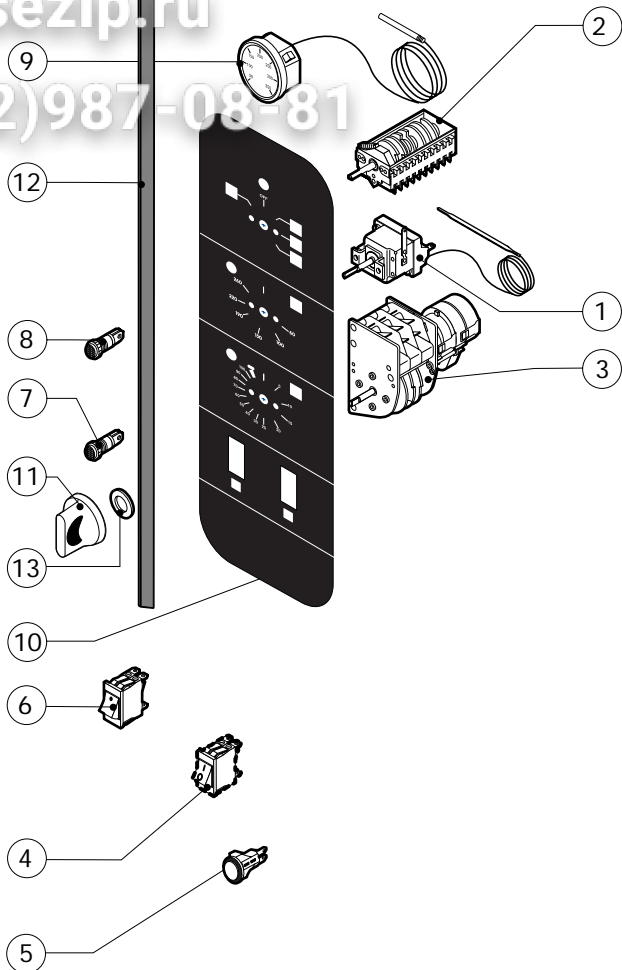

POS.	CODE	PIECES	DESCRIPTION
1	R65070210	1	CABINET THERMOSTAT 50/270°C
2	R65080020	1	MAIN SELECTOR SWITCH
3	R65090200	1	TIMER
4	R65260050	1	SWITCH
5	R65260480	2	UNIPOLAR PUSH BUTTON
6	R65260510	1	HUMIDIFIER PUSH BUTTON
7	R65270220	2	ORANGE INDICATING LIGHT
8	R65270230	1	GREEN INDICATING LIGHT
9	R65340050	1	THERMOMETER
10	R67401000	1	MARENÒ PLATE
11	R69030170	3	KNOB KIT
12	R70042970	1	CONTROL PANEL GASKET
13	R70050020	6	KNOB GASKET

POS.	CODE	PIECES	DESCRIPTION