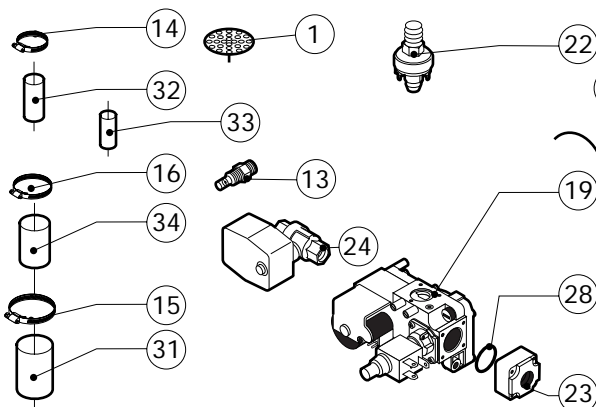

Зип Обществу
vsezip.ru
+7(812)987-08-81

POS.	CODE	PIECES	DESCRIPTION
1	R10201700	1	DRAIN FILTER
2	R10202410	1	COMBUSTION CABINET
3	R10406250	1	COMBUSTION CABINET INSULATION PLATE
4	R10406980	1	CHAMBER BURNERS PROTECTION PLATE
5	R14100510	1	STEAM GENERATOR ASSEMBLY
6	R14201130	1	STEAM GENERATOR
7	R14201410	1	STEAM OUTLET THROTTLE ASSEMBLY
8	R14202080	1	STEAM GENERATOR GAS FLUE PIPE
9	R14202310	1	CABINET BURNERS SUPPORT
10	R14202370	1	STEAM GENERATOR SUPPORT
11	R14405470	1	STEAM GENERATOR BURNERS PROTECTION PLATE
12	R58005680	1	STEAM GENERATOR DESCALING CAP 1"1/4 F
13	R58006100	1	STEAM QUENCHING NOZZLE Ø 1.5
14	R61630011	10	METAL CLAMPS 12-22/9
15	R61630031	2	METAL CLAMPS 40-60/9
16	R61630081	2	METAL CLAMPS 20-32/9
17	R63016520	1	CHAMBER BURNER ASSEMBLY
18	R63016530	1	STEAM GENERATOR BURNER ASSEMBLY
19	R63020160	2	GAS SOLENOID VALVE

POS.	CODE	PIECES	DESCRIPTION
20	R63050340	2	IGNITOR
21	R63050350	2	SENSOR
22	R63070010	1	GAS SAFETY PRESSURE SWITCH PG 901.61
23	R63080040	4	STRAIGHT FLANGE 1/2"
24	R65110540	1	STEAM GENERATOR DRAIN MOTORIZED VALVE
25	R65320010	2	STEAM GENERATOR LEVEL PROBE
26	R66605900	4	FLAME IGNITION CABLE/FLAME SENSOR CABLE
27	R69010410	1	STEAM OUTLET KNOB
28	R70010070	4	RING
29	R70030090	4	NOZZLE GASKET
30	R70050040	1	STEAM GENERATOR CAP GASKET
31	R70060030	1	SILICON COUPLING Ø 40
32	R70060070	1	SILICON COUPLING Ø 15
33	R70060080	1	SILICON COUPLING Ø 13
34	R70060090	2	SILICON COUPLING Ø 25
X		2	NOZZLE (See service manual)
X		2	NOZZLE (See service manual)