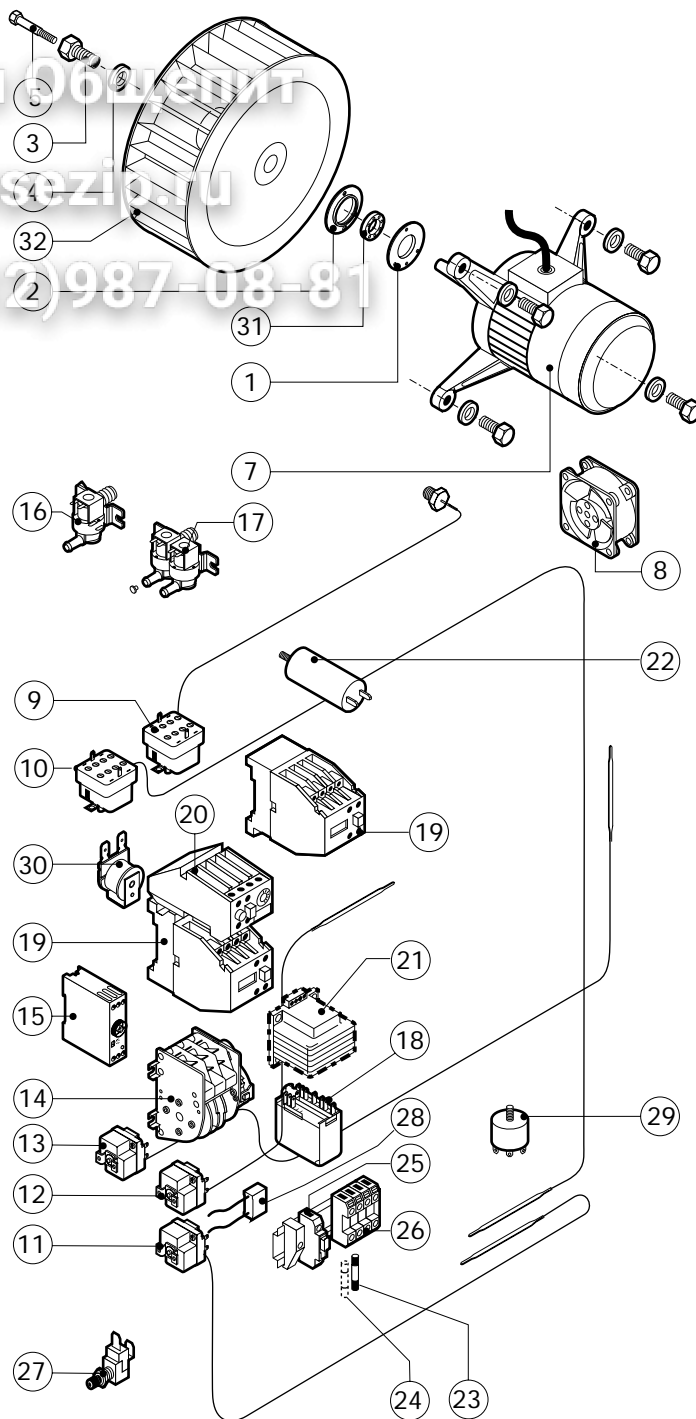

POS.	CODE	PIECES	DESCRIPTION

Зип

Общепит  
vsezip.ru

+7(812)987-08-81

POS.	CODE	PIECES	DESCRIPTION
1	R09200230	1	DOOR HANDLE
2	R10100110	1	PRONG FLANGE
3	R12212250	1	LOWER DOOR HINGE
4	R14200720	1	DOOR
5	R14200790	1	LEFT LAMP COVER
6	R14200820	1	UPPER DOOR HINGE
7	R14200830	1	DOOR HINGE COVER
8	R14403440	1	LEFT GLASS FIXING BRACKET
9	R14403450	1	INNER DOOR PANEL
10	R58002150	1	HINGE PIN
11	R58002160	1	DOOR HANDLE PRONG PIN
12	R58002760	1	DOOR HANDLE PRONG COUPLER
13	R58003500	1	DOOR HANDLE BUTTON ROD
14	R58004050	1	NUT FOR UPPER DOOR HINGE
15	R58004320	1	DOOR HANDLE SPACER
16	R58004830	1	RING NUT M18x1
17	R58005050	1	DOOR HANDLE PRONG
18	R58005340	1	DOOR HANDLE LOWER INSULATION WASHER
19	R58005350	1	DOOR HANDLE UPPER INSULATION WASHER

POS.	CODE	PIECES	DESCRIPTION
20	R61620012	1	DOOR HANDLE CATCH SPRING
21	R61620041	1	DOOR HANDLE BUTTON SPRING
22	R65270020	2	LIGHT 20W 12V G4
23	R65270400	2	LIGHT SOCKET
24	R69015080	1	DOOR HANDLE ASSEMBLY
25	R69031190	1	DOOR HANDLE PUSH BUTTON
26	R70042570	1	DOOR GASKET
27	R70042670	1	FRONT GLASS GASKET
28	R70042770	1	REAR GLASS GASKET
29	R71200060	1	DOOR GLASS
30	R71200730	1	DOOR GLASS

POS.	CODE	PIECES	DESCRIPTION
1	R58003840	1	MOTOR GASKET BRASS FLANGE
2	R58003850	1	MOTOR GASKET BRASS COUNTER FLANGE
3	R58004000	1	FAN SCREW M12x1.5 SX
4	R58004010	1	FAN WASHER Ø 30/12.5
5	R61020562	1	FAN SCREW TE A2 M6x55
6	R63060100	2	BURNER IGNITION PANEL
7	R65040041	1	MOTOR HP 1 KIT
8	R65060050	1	COMPONENTS VENTILATION MOTOR Ø 120
9	R65070070	1	CHAMBER SAFETY THERMOSTAT
10	R65070080	1	STEAM GENERATOR SAFETY THERMOSTAT
11	R65070100	1	THERMOSTAT 55°C
12	R65070165	1	THERMOSTAT 65°C
13	R65070240	1	THERMOSTAT 70°C
14	R65090190	1	REVERSING SWITCH 8"
15	R65090480	1	S.GENERATOR DRAIN
16	R65110010	1	SOLENOID VALVE 220V 50HZ
17	R65115000	1	SOLENOID VALVE 220V 50HZ WITH FLOW REDUCER
18	R65120010	1	LEVEL REGULATOR
19	R65140150	3	CONTACTOR 3TF4011-OAUO 240V