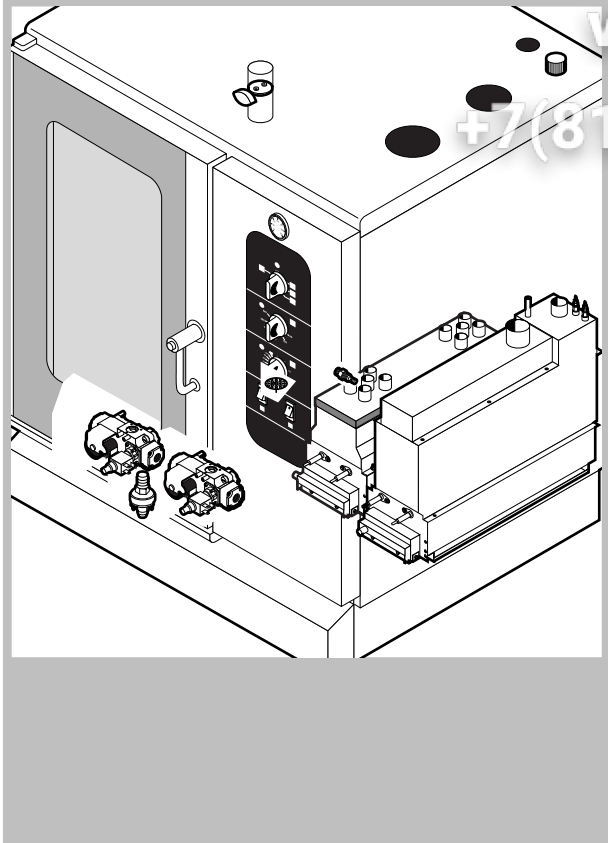

Зип Обществу
vsezip.ru
+7(812)987-08-81

POS.	CODE	PIECES	DESCRIPTION
1	R10201700	1	DRAIN FILTER
2	R10202410	1	COMBUSTION CABINET
3	R10406250	1	COMBUSTION CABINET INSULATION PLATE
4	R10406980	1	CHAMBER BURNERS PROTECTION PLATE
5	R14100510	1	STEAM GENERATOR ASSEMBLY
6	R14201130	1	STEAM GENERATOR
7	R14201410	1	STEAM OUTLET THROTTLE ASSEMBLY
8	R14202080	1	STEAM GENERATOR GAS FLUE PIPE
9	R14202310	1	CABINET BURNERS SUPPORT
10	R14202370	1	STEAM GENERATOR SUPPORT
11	R14405470	1	STEAM GENERATOR BURNERS PROTECTION PLATE
12	R58005680	1	STEAM GENERATOR DESCALING CAP 1"1/4 F
13	R58006100	1	STEAM QUENCHING NOZZLE Ø 1.5
14	R61630011	10	METAL CLAMPS 12-22/9
15	R61630031	2	METAL CLAMPS 40-60/9
16	R61630081	2	METAL CLAMPS 20-32/9
17	R63016520	1	CHAMBER BURNER ASSEMBLY
18	R63016530	1	STEAM GENERATOR BURNER ASSEMBLY
19	R63020160	2	GAS SOLENOID VALVE

POS.	CODE	PIECES	DESCRIPTION
20	R63050340	2	IGNITOR
21	R63050350	2	SENSOR
22	R63070010	1	GAS SAFETY PRESSURE SWITCH PG 901.61
23	R63080040	4	STRAIGHT FLANGE 1/2"
24	R65110540	1	STEAM GENERATOR DRAIN MOTORIZED VALVE
25	R65320010	2	STEAM GENERATOR LEVEL PROBE
26	R66605900	4	FLAME IGNITION CABLE/FLAME SENSOR CABLE
27	R69010410	1	STEAM OUTLET KNOB
28	R70010070	4	RING
29	R70030090	4	NOZZLE GASKET
30	R70050040	1	STEAM GENERATOR CAP GASKET
31	R70060030	1	SILICON COUPLING Ø 40
32	R70060070	1	SILICON COUPLING Ø 15
33	R70060080	1	SILICON COUPLING Ø 13
34	R70060090	2	SILICON COUPLING Ø 25
X		2	NOZZLE (See service manual)
X		2	NOZZLE (See service manual)