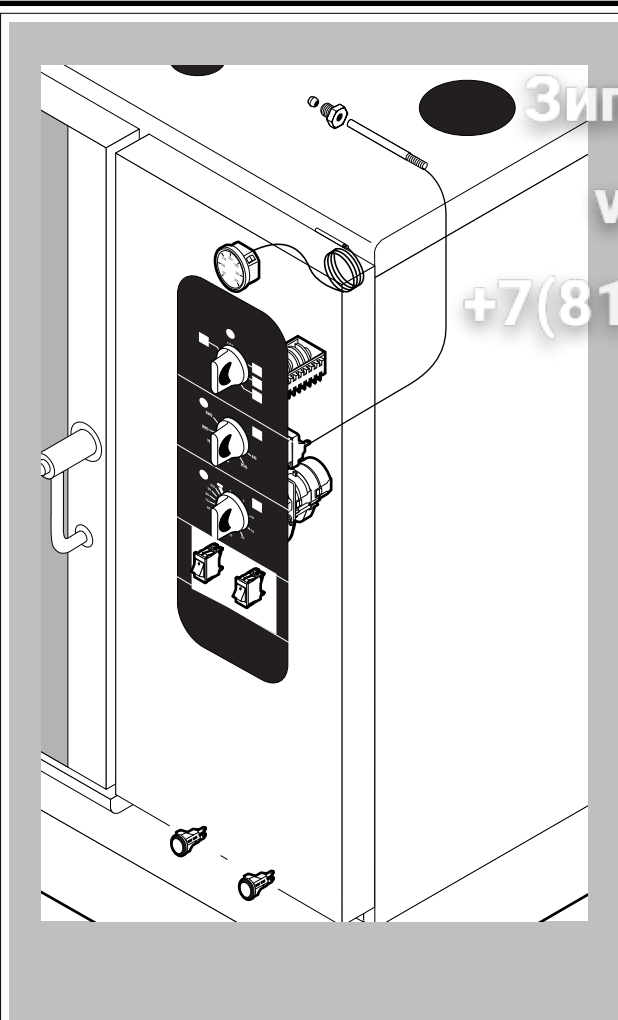

016.40.121 0515 161199 DONADINI & C

Зип Общепит

vsezip.ru

+7(812)987-08-81