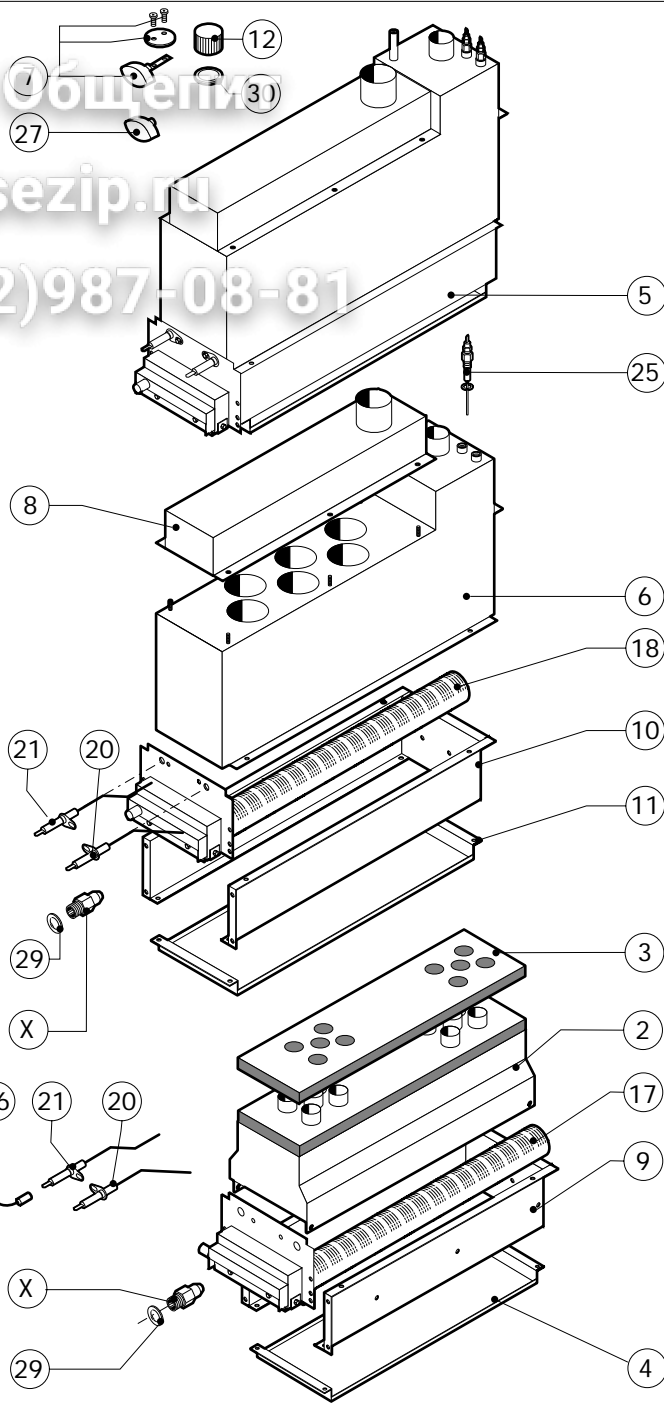

Зип Обществу
vsezip.ru
+7(812)987-08-81

POS.	CODE	PIECES	DESCRIPTION
1	R10201700	1	DRAIN FILTER
2	R10202410	1	COMBUSTION CABINET
3	R10406250	1	COMBUSTION CABINET INSULATION PLATE
4	R10406980	1	CHAMBER BURNERS PROTECTION PLATE
5	R14100510	1	STEAM GENERATOR ASSEMBLY
6	R14201130	1	STEAM GENERATOR
7	R14201410	1	STEAM OUTLET THROTTLE ASSEMBLY
8	R14202080	1	STEAM GENERATOR GAS FLUE PIPE
9	R14202310	1	CABINET BURNERS SUPPORT
10	R14202370	1	STEAM GENERATOR SUPPORT
11	R14405470	1	STEAM GENERATOR BURNERS PROTECTION PLATE
12	R58005680	1	STEAM GENERATOR DESCALING CAP 1"1/4 F
13	R58006100	1	STEAM QUENCHING NOZZLE Ø 1.5
14	R61630011	10	METAL CLAMPS 12-22/9
15	R61630031	2	METAL CLAMPS 40-60/9
16	R61630081	2	METAL CLAMPS 20-32/9
17	R63016520	1	CHAMBER BURNER ASSEMBLY
18	R63016530	1	STEAM GENERATOR BURNER ASSEMBLY
19	R63020160	2	GAS SOLENOID VALVE

POS.	CODE	PIECES	DESCRIPTION
20	R63050340	2	IGNITOR
21	R63050350	2	SENSOR
22	R63070010	1	GAS SAFETY PRESSURE SWITCH PG 901.61
23	R63080040	4	STRAIGHT FLANGE 1/2"
24	R65110540	1	STEAM GENERATOR DRAIN MOTORIZED VALVE
25	R65320010	2	STEAM GENERATOR LEVEL PROBE
26	R66605900	4	FLAME IGNITION CABLE/FLAME SENSOR CABLE
27	R69010410	1	STEAM OUTLET KNOB
28	R70010070	4	RING
29	R70030090	4	NOZZLE GASKET
30	R70050040	1	STEAM GENERATOR CAP GASKET
31	R70060030	1	SILICON COUPLING Ø 40
32	R70060070	1	SILICON COUPLING Ø 15
33	R70060080	1	SILICON COUPLING Ø 13
34	R70060090	2	SILICON COUPLING Ø 25
X		2	NOZZLE (See service manual)
X		2	NOZZLE (See service manual)