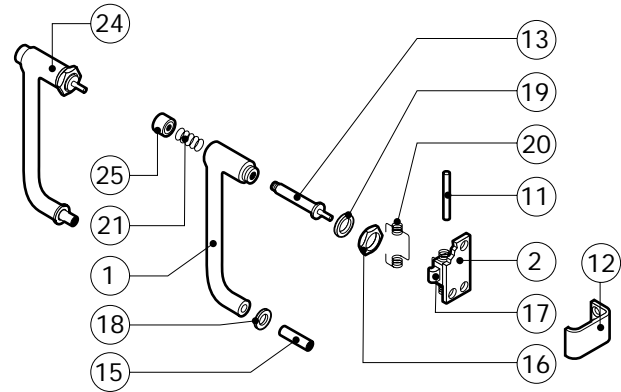

Зип Оффепит  
 vsezip.ru  
 +7(812)987-08-81

POS.	CODE	PIECES	DESCRIPTION
1	R10206480	1	SPRITZER EXTENSION
2	R10206540	1	SPRITZER UNION
3	R14100210	1	DOOR ASSEMBLY
4	R14100310	1	DOOR ASSEMBLY WITH LIGHTS
5	R14200040	1	COOKING CABINET ASSEMBLY
6	R14200440	1	COVER PANEL
7	R14200860	1	FAN GUARD PANEL ASSEMBLY
8	R14201470	1	RIGHT SIDE PANEL
9	R14201480	1	LEFT SIDE PANEL
10	R14201610	1	REAR PANEL
11	R14404230	1	CONTROL PANEL
12	R58006400	4	FAN GUARD FASTENING SCREW
13	R70042870	1	FRONT GASKET
14	R75300020	1	FAN GUARD GRID Ø 120
15	R75300060	1	FAN GUARD GRID Ø 270

POS.	CODE	PIECES	DESCRIPTION

Зип

Общепит  
vsezip.ru

+7(812)987-08-81

POS.	CODE	PIECES	DESCRIPTION
1	R09200230	1	DOOR HANDLE
2	R10100110	1	PRONG FLANGE
3	R12212250	1	LOWER DOOR HINGE
4	R14200720	1	DOOR
5	R14200790	1	LEFT LAMP COVER
6	R14200820	1	UPPER DOOR HINGE
7	R14200830	1	DOOR HINGE COVER
8	R14403440	1	LEFT GLASS FIXING BRACKET
9	R14403450	1	INNER DOOR PANEL
10	R58002150	1	HINGE PIN
11	R58002160	1	DOOR HANDLE PRONG PIN
12	R58002760	1	DOOR HANDLE PRONG COUPLER
13	R58003500	1	DOOR HANDLE BUTTON ROD
14	R58004050	1	NUT FOR UPPER DOOR HINGE
15	R58004320	1	DOOR HANDLE SPACER
16	R58004830	1	RING NUT M18x1
17	R58005050	1	DOOR HANDLE PRONG
18	R58005340	1	DOOR HANDLE LOWER INSULATION WASHER
19	R58005350	1	DOOR HANDLE UPPER INSULATION WASHER

POS.	CODE	PIECES	DESCRIPTION
20	R61620012	1	DOOR HANDLE CATCH SPRING
21	R61620041	1	DOOR HANDLE BUTTON SPRING
22	R65270020	2	LIGHT 20W 12V G4
23	R65270400	2	LIGHT SOCKET
24	R69015080	1	DOOR HANDLE ASSEMBLY
25	R69031190	1	DOOR HANDLE PUSH BUTTON
26	R70042570	1	DOOR GASKET
27	R70042670	1	FRONT GLASS GASKET
28	R70042770	1	REAR GLASS GASKET
29	R71200060	1	DOOR GLASS
30	R71200730	1	DOOR GLASS

POS.	CODE	PIECES	DESCRIPTION