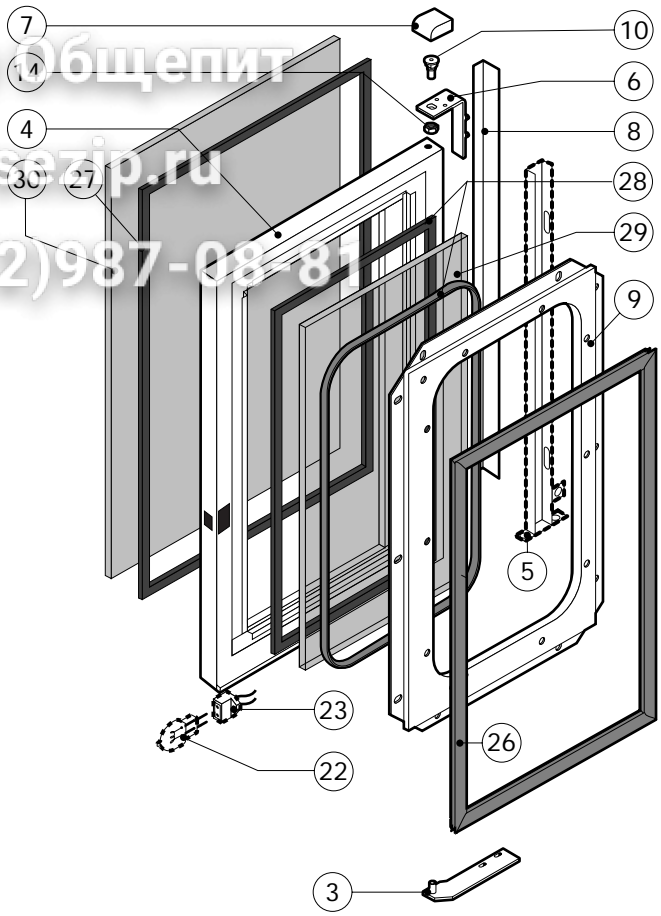

Зип Оффепит  
 vsezip.ru  
 +7(812)987-08-81

POS.	CODE	PIECES	DESCRIPTION
1	R10206480	1	SPRITZER EXTENSION
2	R10206540	1	SPRITZER UNION
3	R14100210	1	DOOR ASSEMBLY
4	R14100310	1	DOOR ASSEMBLY WITH LIGHTS
5	R14200040	1	COOKING CABINET ASSEMBLY
6	R14200440	1	COVER PANEL
7	R14200860	1	FAN GUARD PANEL ASSEMBLY
8	R14201470	1	RIGHT SIDE PANEL
9	R14201480	1	LEFT SIDE PANEL
10	R14201610	1	REAR PANEL
11	R14404230	1	CONTROL PANEL
12	R58006400	4	FAN GUARD FASTENING SCREW
13	R70042870	1	FRONT GASKET
14	R75300020	1	FAN GUARD GRID Ø 120
15	R75300060	1	FAN GUARD GRID Ø 270

POS.	CODE	PIECES	DESCRIPTION

Зип

Общепит  
vsezip.ru

+7(812)987-08-81

POS.	CODE	PIECES	DESCRIPTION
1	R09200230	1	DOOR HANDLE
2	R10100110	1	PRONG FLANGE
3	R12212250	1	LOWER DOOR HINGE
4	R14200720	1	DOOR
5	R14200790	1	LEFT LAMP COVER
6	R14200820	1	UPPER DOOR HINGE
7	R14200830	1	DOOR HINGE COVER
8	R14403440	1	LEFT GLASS FIXING BRACKET
9	R14403450	1	INNER DOOR PANEL
10	R58002150	1	HINGE PIN
11	R58002160	1	DOOR HANDLE PRONG PIN
12	R58002760	1	DOOR HANDLE PRONG COUPLER
13	R58003500	1	DOOR HANDLE BUTTON ROD
14	R58004050	1	NUT FOR UPPER DOOR HINGE
15	R58004320	1	DOOR HANDLE SPACER
16	R58004830	1	RING NUT M18x1
17	R58005050	1	DOOR HANDLE PRONG
18	R58005340	1	DOOR HANDLE LOWER INSULATION WASHER
19	R58005350	1	DOOR HANDLE UPPER INSULATION WASHER