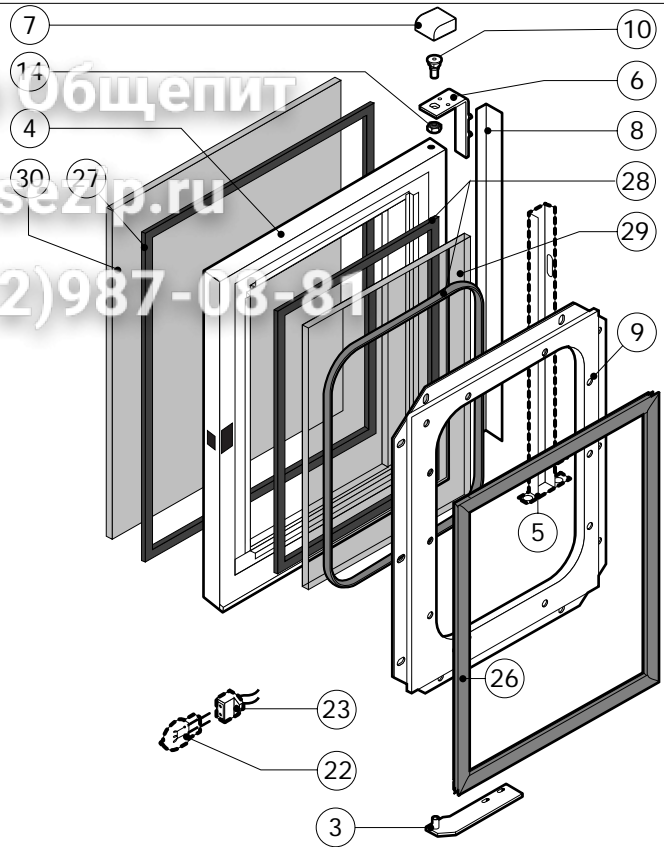

POS.	CODE	PIECES	DESCRIPTION
1	R10206470	1	SPRITZER EXTENSION
2	R10206540	1	SPRITZER UNION
3	R14100200	1	DOOR ASSEMBLY
4	R14100300	1	DOOR ASSEMBLY WITH LIGHTS
5	R14200020	1	COOKING CABINET ASSEMBLY
6	R14200380	1	COVER PANEL
7	R14200850	1	FAN GUARD PANEL ASSEMBLY
8	R14201450	1	RIGHT SIDE PANEL
9	R14201460	1	LEFT SIDE PANEL
10	R14201600	1	REAR PANEL
11	R14401390	1	CONTROL PANEL
12	R58006400	4	FAN GUARD FASTENING SCREW
13	R70042860	1	FRONT GASKET
14	R75300020	1	FAN GUARD GRID Ø 120
15	R75300030	1	FAN GUARD GRID Ø 190

POS.	CODE	PIECES	DESCRIPTION

Зип ОБЩЕПИТ

vsezip.ru

+7(812)987-08-81

POS.	CODE	PIECES	DESCRIPTION
1	R09200230	1	DOOR HANDLE
2	R10100110	1	PRONG FLANGE
3	R12212250	1	LOWER DOOR HINGE
4	R14200700	1	DOOR
5	R14200780	1	LEFT LAMP COVER
6	R14200820	1	UPPER DOOR HINGE
7	R14200830	1	DOOR HINGE COVER
8	R14400560	1	LEFT GLASS FIXING BRACKET
9	R14400570	1	INNER DOOR PANEL
10	R58002150	1	HINGE PIN
11	R58002160	1	DOOR HANDLE PRONG PIN
12	R58002760	1	DOOR HANDLE PRONG COUPLER
13	R58003500	1	DOOR HANDLE BUTTON ROD
14	R58004050	1	NUT FOR UPPER DOOR HINGE
15	R58004320	1	DOOR HANDLE SPACER
16	R58004830	1	RING NUT M18x1
17	R58005050	1	DOOR HANDLE PRONG
18	R58005340	1	DOOR HANDLE LOWER INSULATION WASHER
19	R58005350	1	DOOR HANDLE UPPER INSULATION WASHER