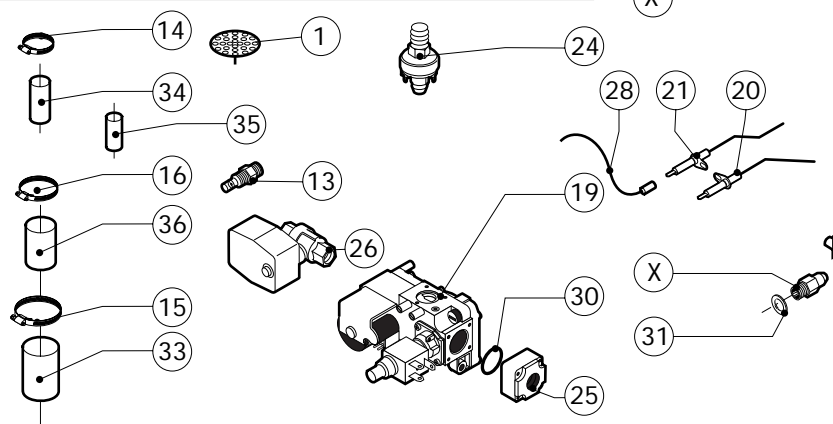

Зип Обществу
vsezip.ru
+7(812)987-08-81

POS.	CODE	PIECES	DESCRIPTION
1	R10201700	1	DRAIN FILTER
2	R10202400	1	COMBUSTION CABINET
3	R10402390	1	COMBUSTION CABINET INSULATION PLATE
4	R10403790	1	CHAMBER BURNERS PROTECTION PLATE
5	R14100500	1	STEAM GENERATOR ASSEMBLY
6	R14201120	1	STEAM GENERATOR
7	R14201410	1	STEAM OUTLET THROTTLE ASSEMBLY
8	R14202070	1	STEAM GENERATOR GAS FLUE PIPE
9	R14202300	1	CABINET BURNERS SUPPORT
10	R14202360	1	STEAM GENERATOR SUPPORT
11	R14402610	1	STEAM GENERATOR BURNERS PROTECTION PLATE
12	R58005680	1	STEAM GENERATOR DESCALING CAP 1"1/4 F
13	R58006090	1	STEAM QUENCHING NOZZLE Ø 1
14	R61630011	10	METAL CLAMPS 12-22/9
15	R61630031	2	METAL CLAMPS 40-60/9
16	R61630081	2	METAL CLAMPS 20-32/9
17	R63016500	1	CHAMBER BURNER ASSEMBLY
18	R63016510	1	STEAM GENERATOR BURNER ASSEMBLY
19	R63020160	2	GAS SOLENOID VALVE
20	R63050300	1	IGNITOR

POS.	CODE	PIECES	DESCRIPTION
21	R63050310	1	SENSOR
22	R63050320	1	IGNITOR
23	R63050330	1	SENSOR
24	R63070010	1	GAS SAFETY PRESSURE SWITCH PG 901.61
25	R63080040	4	STRAIGHT FLANGE 1/2"
26	R65110540	1	STEAM GENERATOR DRAIN MOTORIZED VALVE
27	R65320010	2	STEAM GENERATOR LEVEL PROBE
28	R66605900	4	FLAME IGNITION CABLE/FLAME SENSOR CABLE
29	R69010410	1	STEAM OUTLET KNOB
30	R70010070	4	RING
31	R70030090	3	NOZZLE GASKET
32	R70050040	1	STEAM GENERATOR CAP GASKET
33	R70060030	1	SILICON COUPLING Ø 40
34	R70060070	1	SILICON COUPLING Ø 15
35	R70060080	1	SILICON COUPLING Ø 13
36	R70060090	2	SILICON COUPLING Ø 25
X		2	NOZZLE (See service manual)
X		2	NOZZLE (See service manual)