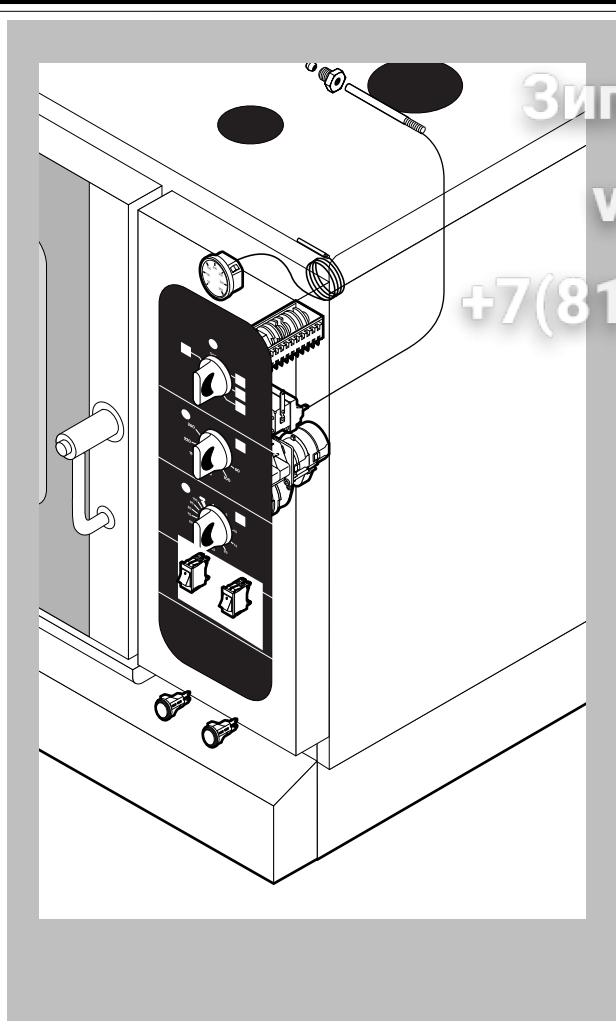

Zip Общепит
vsezip.ru
+7(812)987-08-81

POS.	CODE	PIECES	DESCRIPTION
1	R65070210	1	CABINET THERMOSTAT 50/270°C
2	R65080020	1	MAIN SELECTOR SWITCH
3	R65090200	1	TIMER
4	R65260050	1	SWITCH
5	R65260480	2	UNIPOLAR PUSH BUTTON
6	R65260510	1	HUMIDIFIER PUSH BUTTON
7	R65270220	2	ORANGE INDICATING LIGHT
8	R65270230	1	GREEN INDICATING LIGHT
9	R65340050	1	THERMOMETER
10	R67401000	1	MARENO PLATE
11	R69030170	3	KNOB KIT
12	R70042960	1	CONTROL PANEL GASKET
13	R70050020	6	KNOB GASKET

POS.	CODE	PIECES	DESCRIPTION