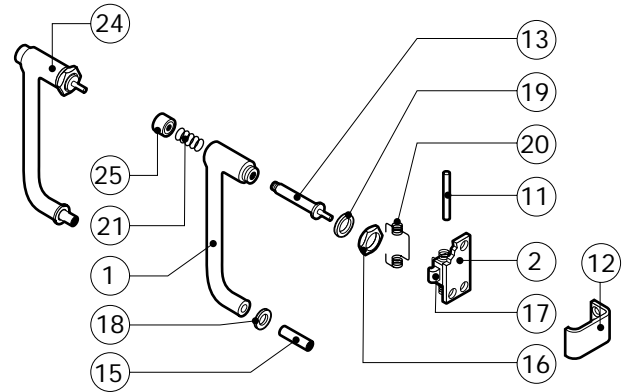

POS.	CODE	PIECES	DESCRIPTION
1	R10206470	1	SPRITZER EXTENSION
2	R10206540	1	SPRITZER UNION
3	R14100200	1	DOOR ASSEMBLY
4	R14100300	1	DOOR ASSEMBLY WITH LIGHTS
5	R14200020	1	COOKING CABINET ASSEMBLY
6	R14200380	1	COVER PANEL
7	R14200850	1	FAN GUARD PANEL ASSEMBLY
8	R14201450	1	RIGHT SIDE PANEL
9	R14201460	1	LEFT SIDE PANEL
10	R14201600	1	REAR PANEL
11	R14401390	1	CONTROL PANEL
12	R58006400	4	FAN GUARD FASTENING SCREW
13	R70042860	1	FRONT GASKET
14	R75300020	1	FAN GUARD GRID Ø 120
15	R75300030	1	FAN GUARD GRID Ø 190

POS.	CODE	PIECES	DESCRIPTION

Зип ОБЩЕПИТ

vsezip.ru

+7(812)987-08-81

POS.	CODE	PIECES	DESCRIPTION
1	R09200230	1	DOOR HANDLE
2	R10100110	1	PRONG FLANGE
3	R12212250	1	LOWER DOOR HINGE
4	R14200700	1	DOOR
5	R14200780	1	LEFT LAMP COVER
6	R14200820	1	UPPER DOOR HINGE
7	R14200830	1	DOOR HINGE COVER
8	R14400560	1	LEFT GLASS FIXING BRACKET
9	R14400570	1	INNER DOOR PANEL
10	R58002150	1	HINGE PIN
11	R58002160	1	DOOR HANDLE PRONG PIN
12	R58002760	1	DOOR HANDLE PRONG COUPLER
13	R58003500	1	DOOR HANDLE BUTTON ROD
14	R58004050	1	NUT FOR UPPER DOOR HINGE
15	R58004320	1	DOOR HANDLE SPACER
16	R58004830	1	RING NUT M18x1
17	R58005050	1	DOOR HANDLE PRONG
18	R58005340	1	DOOR HANDLE LOWER INSULATION WASHER
19	R58005350	1	DOOR HANDLE UPPER INSULATION WASHER

POS.	CODE	PIECES	DESCRIPTION
20	R61620012	1	DOOR HANDLE CATCH SPRING
21	R61620041	1	DOOR HANDLE BUTTON SPRING
22	R65270020	1	LIGHT 20W 12V G4
23	R65270400	1	LIGHT SOCKET
24	R69015080	1	DOOR HANDLE ASSEMBLY
25	R69031190	1	DOOR HANDLE PUSH BUTTON
26	R70042560	1	DOOR GASKET
27	R70042660	1	FRONT GLASS GASKET
28	R70042760	1	REAR GLASS GASKET
29	R71200070	1	DOOR GLASS
30	R71200720	1	DOOR GLASS

POS.	CODE	PIECES	DESCRIPTION