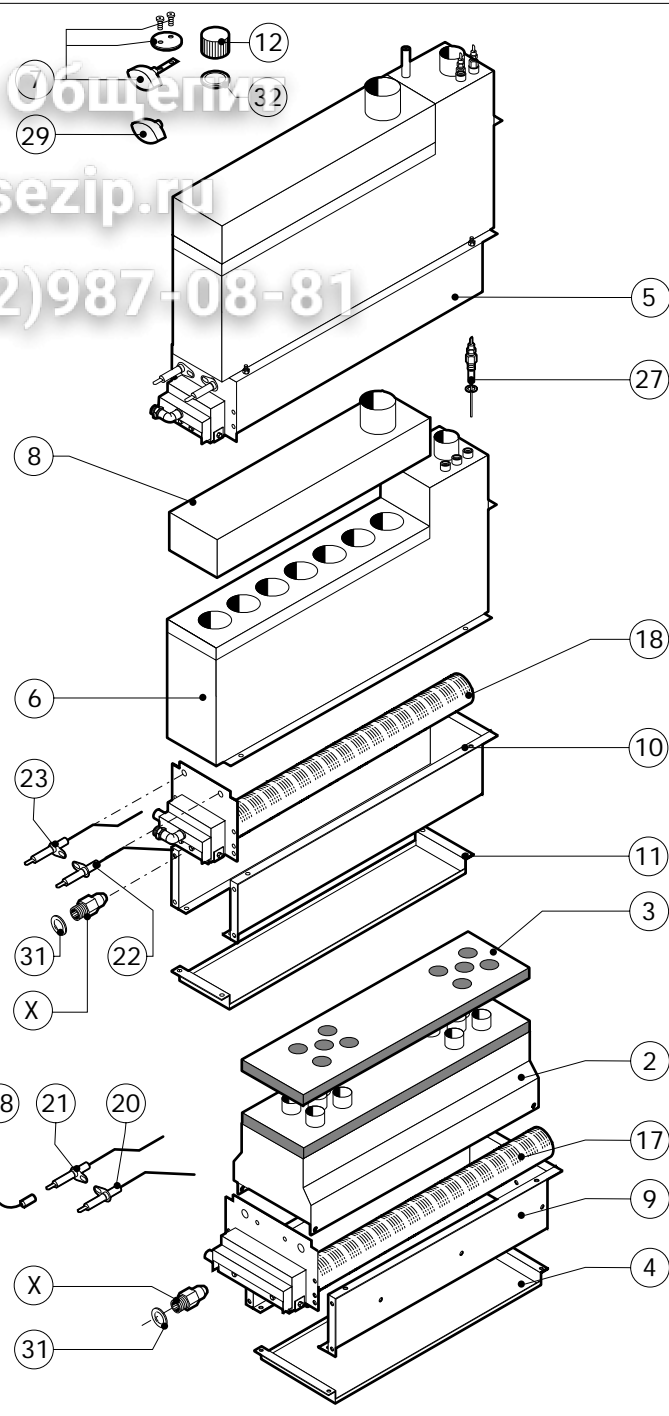

Зип Обществу
vsezip.ru
+7(812)987-08-81

POS.	CODE	PIECES	DESCRIPTION
1	R10201700	1	DRAIN FILTER
2	R10202400	1	COMBUSTION CABINET
3	R10402390	1	COMBUSTION CABINET INSULATION PLATE
4	R10403790	1	CHAMBER BURNERS PROTECTION PLATE
5	R14100500	1	STEAM GENERATOR ASSEMBLY
6	R14201120	1	STEAM GENERATOR
7	R14201410	1	STEAM OUTLET THROTTLE ASSEMBLY
8	R14202070	1	STEAM GENERATOR GAS FLUE PIPE
9	R14202300	1	CABINET BURNERS SUPPORT
10	R14202360	1	STEAM GENERATOR SUPPORT
11	R14402610	1	STEAM GENERATOR BURNERS PROTECTION PLATE
12	R58005680	1	STEAM GENERATOR DESCALING CAP 1"1/4 F
13	R58006090	1	STEAM QUENCHING NOZZLE Ø 1
14	R61630011	10	METAL CLAMPS 12-22/9
15	R61630031	2	METAL CLAMPS 40-60/9
16	R61630081	2	METAL CLAMPS 20-32/9
17	R63016500	1	CHAMBER BURNER ASSEMBLY
18	R63016510	1	STEAM GENERATOR BURNER ASSEMBLY
19	R63020160	2	GAS SOLENOID VALVE
20	R63050300	1	IGNITOR

POS.	CODE	PIECES	DESCRIPTION
21	R63050310	1	SENSOR
22	R63050320	1	IGNITOR
23	R63050330	1	SENSOR
24	R63070010	1	GAS SAFETY PRESSURE SWITCH PG 901.61
25	R63080040	4	STRAIGHT FLANGE 1/2"
26	R65110540	1	STEAM GENERATOR DRAIN MOTORIZED VALVE
27	R65320010	2	STEAM GENERATOR LEVEL PROBE
28	R66605900	4	FLAME IGNITION CABLE/FLAME SENSOR CABLE
29	R69010410	1	STEAM OUTLET KNOB
30	R70010070	4	RING
31	R70030090	3	NOZZLE GASKET
32	R70050040	1	STEAM GENERATOR CAP GASKET
33	R70060030	1	SILICON COUPLING Ø 40
34	R70060070	1	SILICON COUPLING Ø 15
35	R70060080	1	SILICON COUPLING Ø 13
36	R70060090	2	SILICON COUPLING Ø 25
X		2	NOZZLE (See service manual)
X		2	NOZZLE (See service manual)