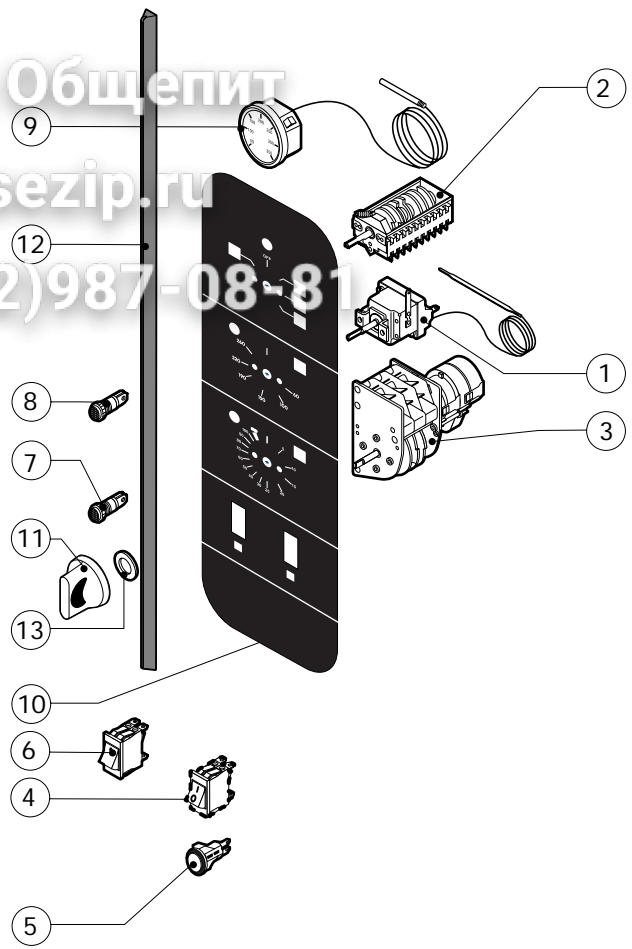

Zip Общепит
vsezip.ru
+7(812)987-08-81

POS.	CODE	PIECES	DESCRIPTION
1	R65070210	1	CABINET THERMOSTAT 50/270°C
2	R65080020	1	MAIN SELECTOR SWITCH
3	R65090200	1	TIMER
4	R65260050	1	SWITCH
5	R65260480	2	UNIPOLAR PUSH BUTTON
6	R65260510	1	HUMIDIFIER PUSH BUTTON
7	R65270220	2	ORANGE INDICATING LIGHT
8	R65270230	1	GREEN INDICATING LIGHT
9	R65340050	1	THERMOMETER
10	R67401000	1	MARENO PLATE
11	R69030170	3	KNOB KIT
12	R70042960	1	CONTROL PANEL GASKET
13	R70050020	6	KNOB GASKET

POS.	CODE	PIECES	DESCRIPTION