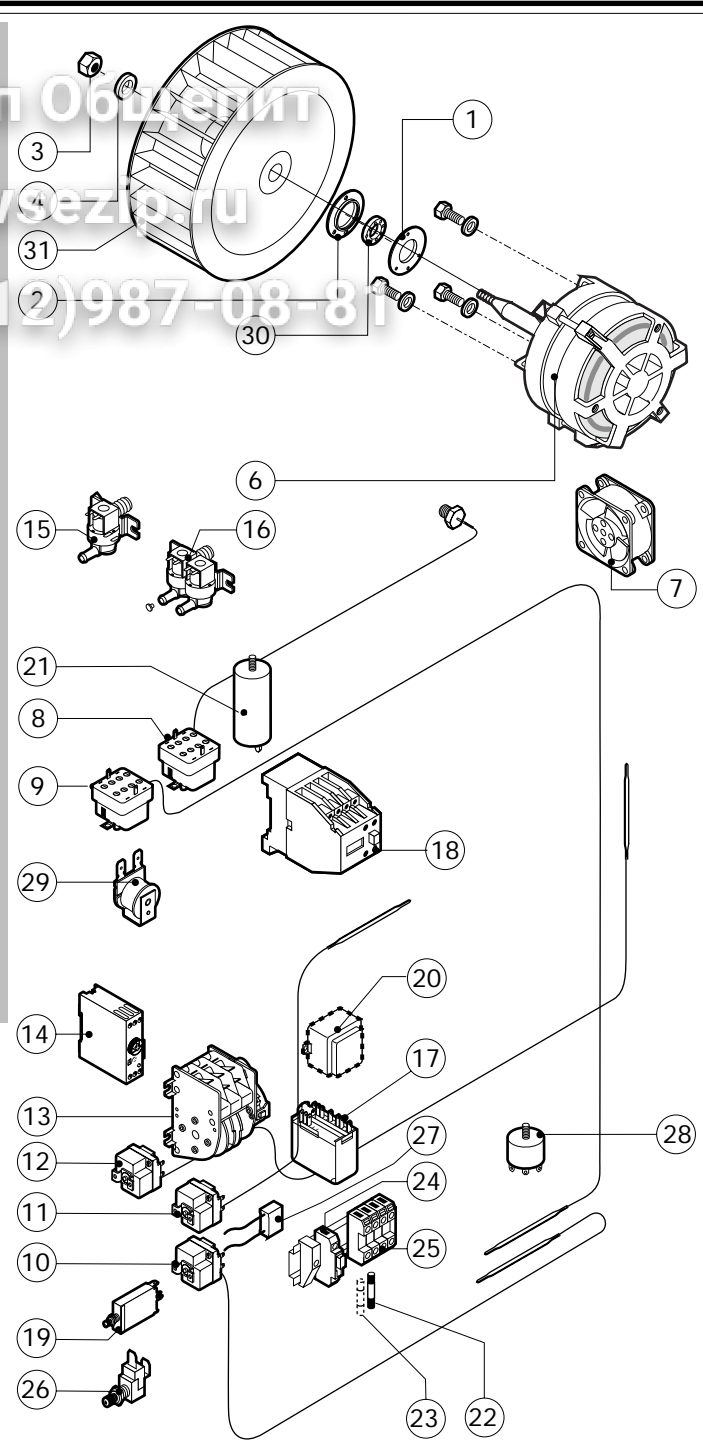

POS.	CODE	PIECES	DESCRIPTION
1	R10206470	1	SPRITZER EXTENSION
2	R10206540	1	SPRITZER UNION
3	R14100200	1	DOOR ASSEMBLY
4	R14100300	1	DOOR ASSEMBLY WITH LIGHTS
5	R14200020	1	COOKING CABINET ASSEMBLY
6	R14200380	1	COVER PANEL
7	R14200850	1	FAN GUARD PANEL ASSEMBLY
8	R14201450	1	RIGHT SIDE PANEL
9	R14201460	1	LEFT SIDE PANEL
10	R14201600	1	REAR PANEL
11	R14401390	1	CONTROL PANEL
12	R58006400	4	FAN GUARD FASTENING SCREW
13	R70042860	1	FRONT GASKET
14	R75300020	1	FAN GUARD GRID Ø 120
15	R75300030	1	FAN GUARD GRID Ø 190

POS.	CODE	PIECES	DESCRIPTION

Зип ОБЩЕПИТ

vsezip.ru

+7(812)987-08-81

POS.	CODE	PIECES	DESCRIPTION
1	R09200230	1	DOOR HANDLE
2	R10100110	1	PRONG FLANGE
3	R12212250	1	LOWER DOOR HINGE
4	R14200700	1	DOOR
5	R14200780	1	LEFT LAMP COVER
6	R14200820	1	UPPER DOOR HINGE
7	R14200830	1	DOOR HINGE COVER
8	R14400560	1	LEFT GLASS FIXING BRACKET
9	R14400570	1	INNER DOOR PANEL
10	R58002150	1	HINGE PIN
11	R58002160	1	DOOR HANDLE PRONG PIN
12	R58002760	1	DOOR HANDLE PRONG COUPLER
13	R58003500	1	DOOR HANDLE BUTTON ROD
14	R58004050	1	NUT FOR UPPER DOOR HINGE
15	R58004320	1	DOOR HANDLE SPACER
16	R58004830	1	RING NUT M18x1
17	R58005050	1	DOOR HANDLE PRONG
18	R58005340	1	DOOR HANDLE LOWER INSULATION WASHER
19	R58005350	1	DOOR HANDLE UPPER INSULATION WASHER

POS.	CODE	PIECES	DESCRIPTION
20	R61620012	1	DOOR HANDLE CATCH SPRING
21	R61620041	1	DOOR HANDLE BUTTON SPRING
22	R65270020	1	LIGHT 20W 12V G4
23	R65270400	1	LIGHT SOCKET
24	R69015080	1	DOOR HANDLE ASSEMBLY
25	R69031190	1	DOOR HANDLE PUSH BUTTON
26	R70042560	1	DOOR GASKET
27	R70042660	1	FRONT GLASS GASKET
28	R70042760	1	REAR GLASS GASKET
29	R71200070	1	DOOR GLASS
30	R71200720	1	DOOR GLASS