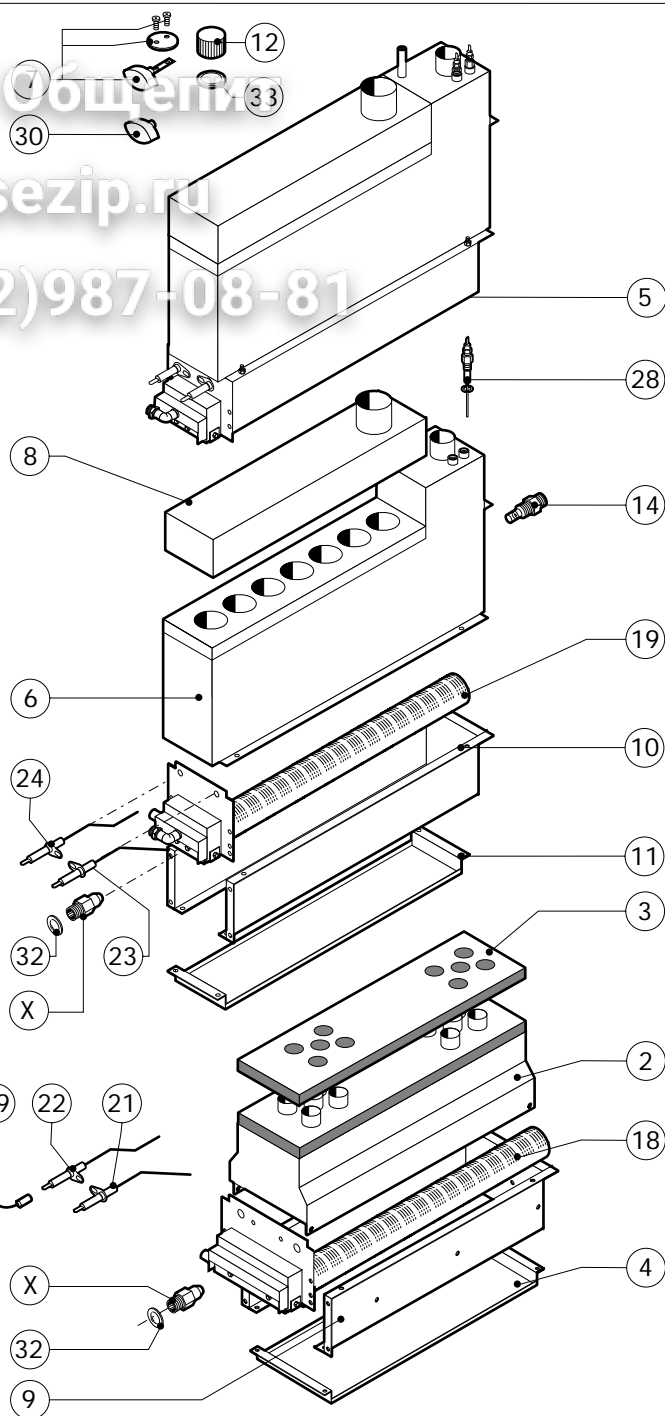

Зип Обществу
vsezip.ru
+7(812)987-08-81

POS.	CODE	PIECES	DESCRIPTION
1	R10201700	1	DRAIN FILTER
2	R10202400	1	COMBUSTION CABINET
3	R10402390	1	COMBUSTION CABINET INSULATION PLATE
4	R10403790	1	CHAMBER BURNERS PROTECTION PLATE
5	R14100500	1	STEAM GENERATOR ASSEMBLY
6	R14201120	1	STEAM GENERATOR
7	R14201410	1	STEAM OUTLET THROTTLE ASSEMBLY
8	R14202070	1	STEAM GENERATOR GAS FLUE PIPE
9	R14202300	1	CABINET BURNERS SUPPORT
10	R14202360	1	STEAM GENERATOR SUPPORT
11	R14402610	1	STEAM GENERATOR BURNERS PROTECTION PLATE
12	R58005680	1	STEAM GENERATOR DESCALING CAP 1"1/4 F
13	R58006090	1	STEAM QUENCHING NOZZLE Ø 1
14	R58006110	1	STEAM GENERATOR FLUSHING NOZZLE
15	R61630011	12	METAL CLAMPS 12-22/9
16	R61630031	2	METAL CLAMPS 40-60/9
17	R61630081	2	METAL CLAMPS 20-32/9
18	R63016500	1	CHAMBER BURNER ASSEMBLY
19	R63016510	1	STEAM GENERATOR BURNER ASSEMBLY
20	R63020160	2	GAS SOLENOID VALVE

POS.	CODE	PIECES	DESCRIPTION
21	R63050300	1	IGNITOR
22	R63050310	1	SENSOR
23	R63050320	1	IGNITOR
24	R63050330	1	SENSOR
25	R63070010	1	GAS SAFETY PRESSURE SWITCH PG 901.61
26	R63080040	4	STRAIGHT FLANGE 1/2"
27	R65110540	1	STEAM GENERATOR DRAIN MOTORIZED VALVE
28	R65320010	2	STEAM GENERATOR LEVEL PROBE
29	R66605900	4	FLAME IGNITION CABLE/FLAME SENSOR CABLE
30	R69010410	1	STEAM OUTLET KNOB
31	R70010070	4	RING
32	R70030090	3	NOZZLE GASKET
33	R70050040	1	STEAM GENERATOR CAP GASKET
34	R70060030	1	SILICON COUPLING Ø 40
35	R70060070	1	SILICON COUPLING Ø 15
36	R70060080	1	SILICON COUPLING Ø 13
37	R70060090	2	SILICON COUPLING Ø 25
X		2	NOZZLE (See service manual)
X		2	NOZZLE (See service manual)