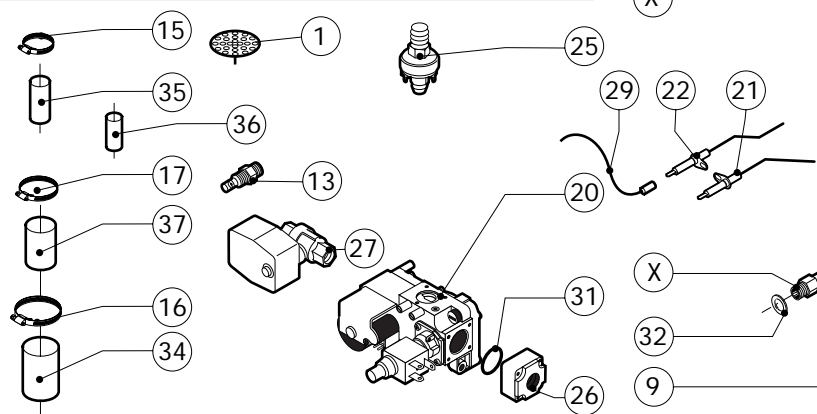

Зип Обществу
vsezip.ru
+7(812)987-08-81

POS.	CODE	PIECES	DESCRIPTION
1	R10201700	1	DRAIN FILTER
2	R10202400	1	COMBUSTION CABINET
3	R10402390	1	COMBUSTION CABINET INSULATION PLATE
4	R10403790	1	CHAMBER BURNERS PROTECTION PLATE
5	R14100500	1	STEAM GENERATOR ASSEMBLY
6	R14201120	1	STEAM GENERATOR
7	R14201410	1	STEAM OUTLET THROTTLE ASSEMBLY
8	R14202070	1	STEAM GENERATOR GAS FLUE PIPE
9	R14202300	1	CABINET BURNERS SUPPORT
10	R14202360	1	STEAM GENERATOR SUPPORT
11	R14402610	1	STEAM GENERATOR BURNERS PROTECTION PLATE
12	R58005680	1	STEAM GENERATOR DESCALING CAP 1"1/4 F
13	R58006090	1	STEAM QUENCHING NOZZLE Ø 1
14	R58006110	1	STEAM GENERATOR FLUSHING NOZZLE
15	R61630011	12	METAL CLAMPS 12-22/9
16	R61630031	2	METAL CLAMPS 40-60/9
17	R61630081	2	METAL CLAMPS 20-32/9
18	R63016500	1	CHAMBER BURNER ASSEMBLY
19	R63016510	1	STEAM GENERATOR BURNER ASSEMBLY
20	R63020160	2	GAS SOLENOID VALVE

POS.	CODE	PIECES	DESCRIPTION
21	R63050300	1	IGNITOR
22	R63050310	1	SENSOR
23	R63050320	1	IGNITOR
24	R63050330	1	SENSOR
25	R63070010	1	GAS SAFETY PRESSURE SWITCH PG 901.61
26	R63080040	4	STRAIGHT FLANGE 1/2"
27	R65110540	1	STEAM GENERATOR DRAIN MOTORIZED VALVE
28	R65320010	2	STEAM GENERATOR LEVEL PROBE
29	R66605900	4	FLAME IGNITION CABLE/FLAME SENSOR CABLE
30	R69010410	1	STEAM OUTLET KNOB
31	R70010070	4	RING
32	R70030090	3	NOZZLE GASKET
33	R70050040	1	STEAM GENERATOR CAP GASKET
34	R70060030	1	SILICON COUPLING Ø 40
35	R70060070	1	SILICON COUPLING Ø 15
36	R70060080	1	SILICON COUPLING Ø 13
37	R70060090	2	SILICON COUPLING Ø 25
X		2	NOZZLE (See service manual)
X		2	NOZZLE (See service manual)