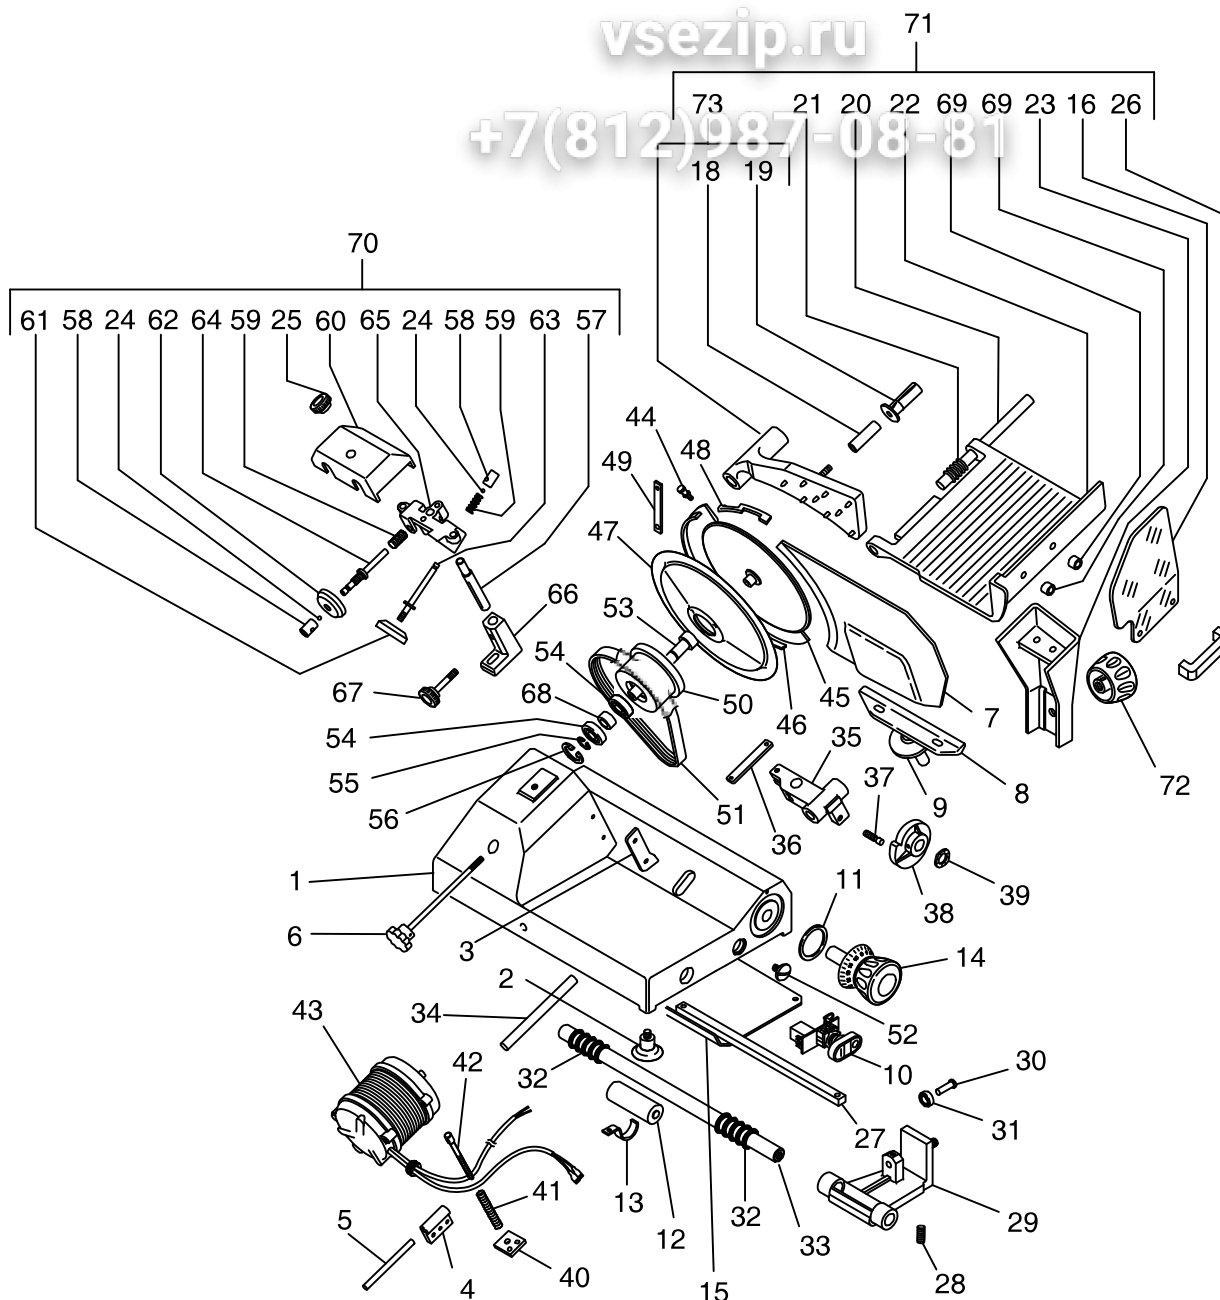

Rif./Ref.	Codice/Code	Sigla /Features	Descrizione/Description
65	CO4001		Support
66	CO4556		Support
67	CO4003		Knob
68	CO0444		Spacer
69	CO4039		Spacer
70	CO3926	Assembly	Tool grinder
71	CO4127	Assembly	Carriage
72	CO4053	(HS300)	Knob
73	CO4015	Assembly	Ram
74	CO3444		Grinding wheel
75	CO3443		Deburring wheel
77	CO0445		Covering
81	CO4765	Assembly	Tool grinder
82	CO2817	230V/1Ph/50-60Hz	Switch
82	CO2818	400V/3Ph/50-60Hz	Switch
83	32W3280		Lamp
84	CO0443		Knob
85	CO4794		Blade cover
86	CO0442		Sail
87	CO4029	230V/1Ph/50-60Hz	Motor
87	CO4030	400V/3Ph/50-60Hz	Motor

vsezip.ru
+7(812)987-08-81