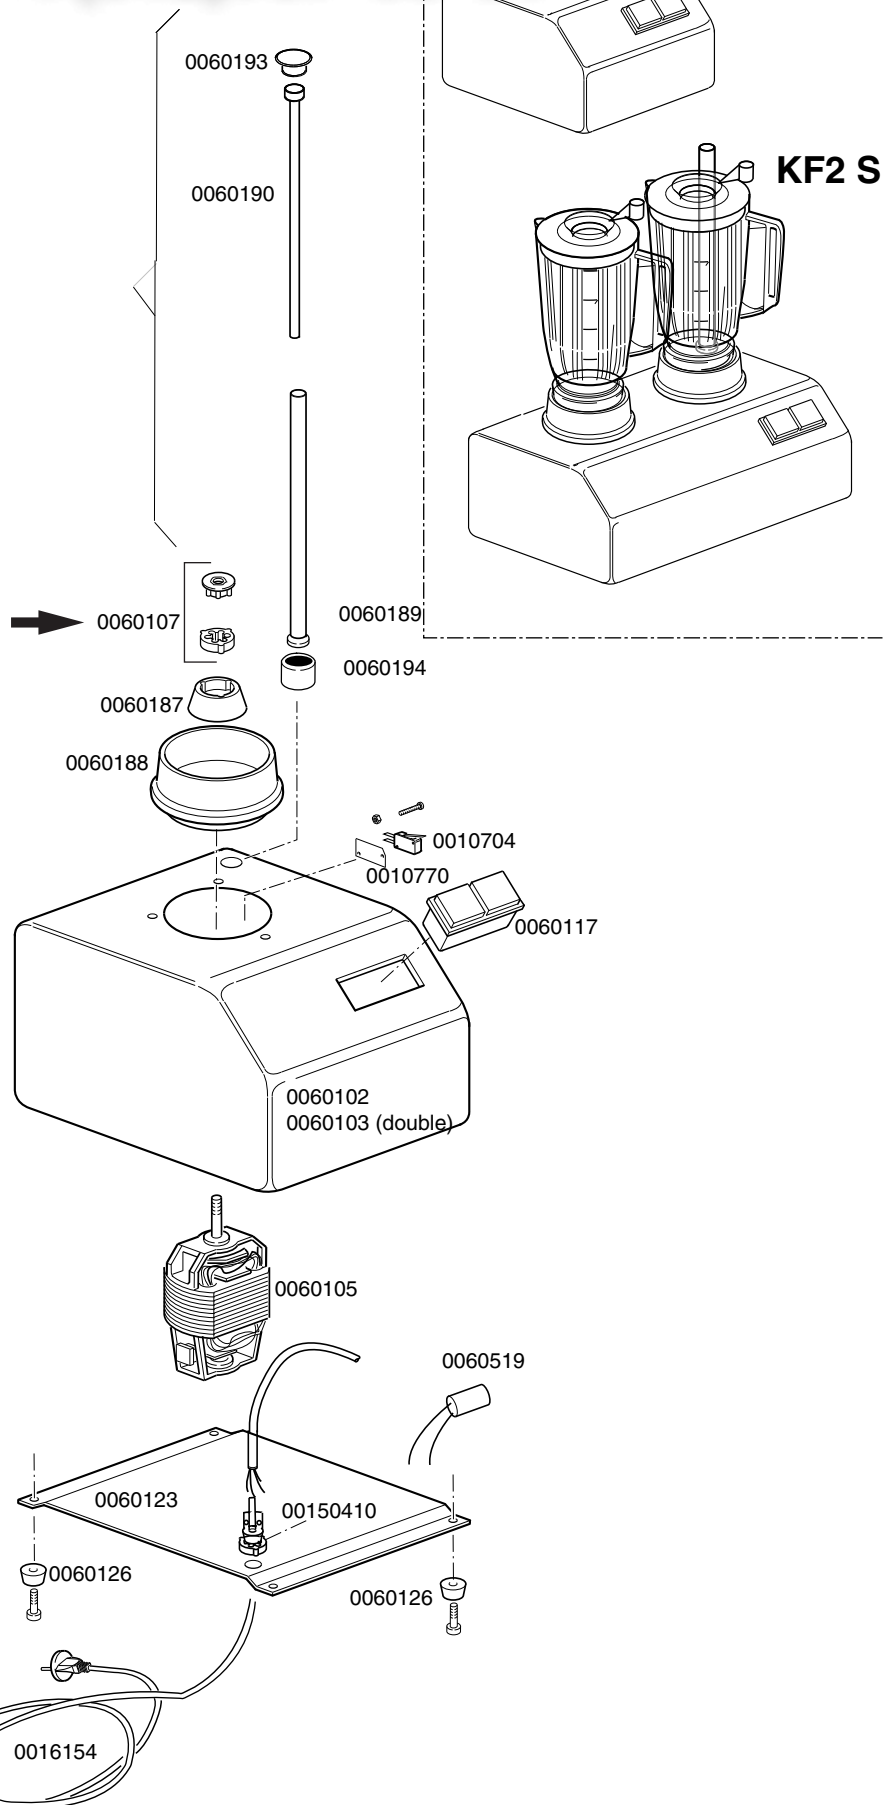

**KROMO**

**TABLE  
KI5110**

**REV  
05**

**BLENDER KF1 S-KF2 S**

Зип Общепит

vsezip.ru

+7(812)987-08-8

**BLENDER KF1-KF2**

Зип Общепит

**TABLE  
KI5110**

CODE	DESCRIPTION	CODE	DESCRIPTION
0010704	Safety micro		
00150410	Cable pass		
0010770	Bakelite insulator		
0016154	Power supply cable		
0060102	Single cover		
0060103	Double cover		
0060105	R93 2V engine		
0060107	Female gear		
0060108	Mixer cone		
0060113	Male gear insert		
0060116	Knife assembly		
0060117	Double switch		
0060123	End-panel		
0060126	Rubber small foot		
0060176	Complete glass 1,5 liter with blade		
0060177	Complete glass 3 liter with blade		
0060178	Complete glass 1,5 liter with cone		
0060179	Complete glass 3 liter with cone		
0060180	Knife assembly		
0060181	Mixer cone assembly		
0060182	Glass cover		
0060183	Glass gasket		
0060184	Glass base		
0060185	Male gear		
0060187	Gear support		
0060188	Cylindrical support		
0060189	Micro holder pipe		
0060190	Axis for micro		
0060191	Glass 1,5 liter		
0060192	Plug for glass cover		
0060193	Plug for axis for micro		
0060194	Stand for axis for micro		
0060195	Bushing support disk		
0060196	Anti-friction washer		
0060519	Radio interference filter		
0060197	V-ring Ø 6		