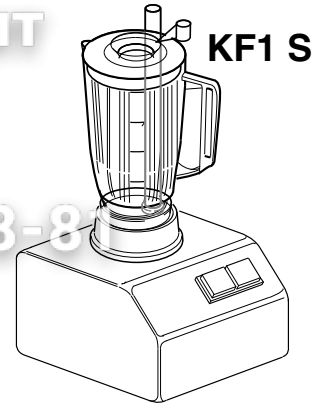

**KROMO**

**TABLE  
KI5110**

**REV  
05**

**BLENDER KF1 S-KF2 S**

Зип Общепит

vsezip.ru

+7(812)987-08-8

**BLENDER KF1-KF2**

Зип Общепит

**TABLE  
KI5110**

CODE	DESCRIPTION	CODE	DESCRIPTION
0010704	Safety micro		
00150410	Cable pass		
0010770	Bakelite insulator		
0016154	Power supply cable		
0060102	Single cover		
0060103	Double cover		
0060105	R93 2V engine		
0060107	Female gear		
0060108	Mixer cone		
0060113	Male gear insert		
0060116	Knife assembly		
0060117	Double switch		
0060123	End-panel		
0060126	Rubber small foot		
0060176	Complete glass 1,5 liter with blade		
0060177	Complete glass 3 liter with blade		
0060178	Complete glass 1,5 liter with cone		
0060179	Complete glass 3 liter with cone		
0060180	Knife assembly		
0060181	Mixer cone assembly		
0060182	Glass cover		
0060183	Glass gasket		
0060184	Glass base		
0060185	Male gear		
0060187	Gear support		
0060188	Cylindrical support		
0060189	Micro holder pipe		
0060190	Axis for micro		
0060191	Glass 1,5 liter		
0060192	Plug for glass cover		
0060193	Plug for axis for micro		
0060194	Stand for axis for micro		
0060195	Bushing support disk		
0060196	Anti-friction washer		
0060519	Radio interference filter		
0060197	V-ring Ø 6		