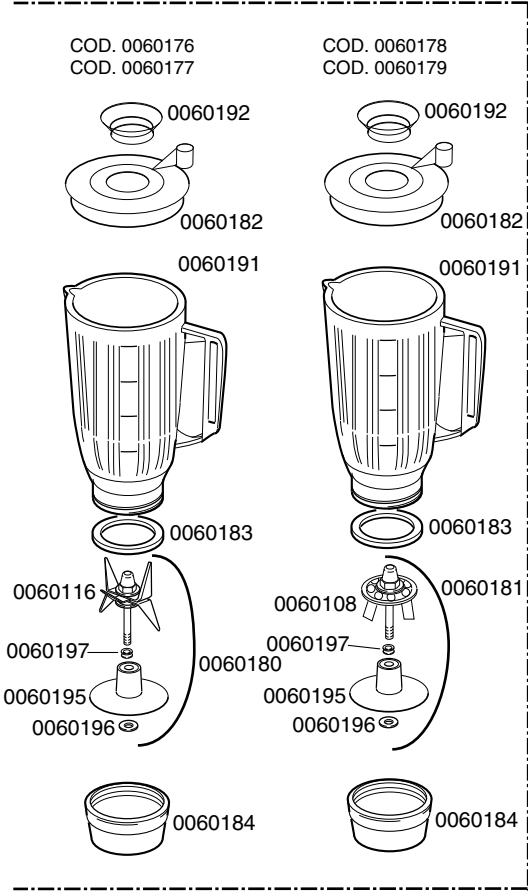

**KROMO**

**TABLE  
KI5110**

**REV  
05**

**BLENDER KF1 S-KF2 S**

Зип Общепит

vsezip.ru

+7(812)987-08-8

**BLENDER KF1-KF2**

Зип Общепит

**TABLE  
KI5110**

CODE	DESCRIPTION	CODE	DESCRIPTION
0010704	Safety micro		
00150410	Cable pass		
0010770	Bakelite insulator		
0016154	Power supply cable		
0060102	Single cover		
0060103	Double cover		
0060105	R93 2V engine		
0060107	Female gear		
0060108	Mixer cone		
0060113	Male gear insert		
0060116	Knife assembly		
0060117	Double switch		
0060123	End-panel		
0060126	Rubber small foot		
0060176	Complete glass 1,5 liter with blade		
0060177	Complete glass 3 liter with blade		
0060178	Complete glass 1,5 liter with cone		
0060179	Complete glass 3 liter with cone		
0060180	Knife assembly		
0060181	Mixer cone assembly		
0060182	Glass cover		
0060183	Glass gasket		
0060184	Glass base		
0060185	Male gear		
0060187	Gear support		
0060188	Cylindrical support		
0060189	Micro holder pipe		
0060190	Axis for micro		
0060191	Glass 1,5 liter		
0060192	Plug for glass cover		
0060193	Plug for axis for micro		
0060194	Stand for axis for micro		
0060195	Bushing support disk		
0060196	Anti-friction washer		
0060519	Radio interference filter		
0060197	V-ring Ø 6		