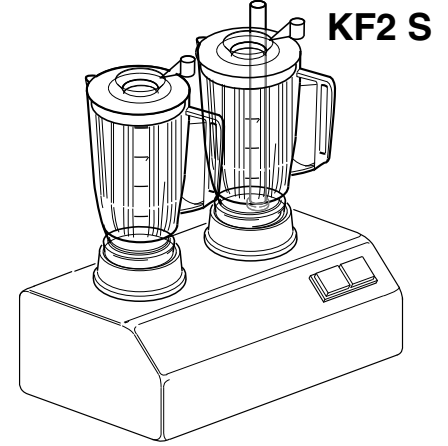

**KROMO**

**TABLE  
KI5110**

**REV  
05**

**BLENDER KF1 S-KF2 S**

Зип Общепит

vsezip.ru

+7(812)987-08-8

**BLENDER KF1-KF2**

Зип Общепит

**TABLE  
KI5110**

CODE	DESCRIPTION	CODE	DESCRIPTION
0010704	Safety micro		
00150410	Cable pass		
0010770	Bakelite insulator		
0016154	Power supply cable		
0060102	Single cover		
0060103	Double cover		
0060105	R93 2V engine		
0060107	Female gear		
0060108	Mixer cone		
0060113	Male gear insert		
0060116	Knife assembly		
0060117	Double switch		
0060123	End-panel		
0060126	Rubber small foot		
0060176	Complete glass 1,5 liter with blade		
0060177	Complete glass 3 liter with blade		
0060178	Complete glass 1,5 liter with cone		
0060179	Complete glass 3 liter with cone		
0060180	Knife assembly		
0060181	Mixer cone assembly		
0060182	Glass cover		
0060183	Glass gasket		
0060184	Glass base		
0060185	Male gear		
0060187	Gear support		
0060188	Cylindrical support		
0060189	Micro holder pipe		
0060190	Axis for micro		
0060191	Glass 1,5 liter		
0060192	Plug for glass cover		
0060193	Plug for axis for micro		
0060194	Stand for axis for micro		
0060195	Bushing support disk		
0060196	Anti-friction washer		
0060519	Radio interference filter		
0060197	V-ring Ø 6		