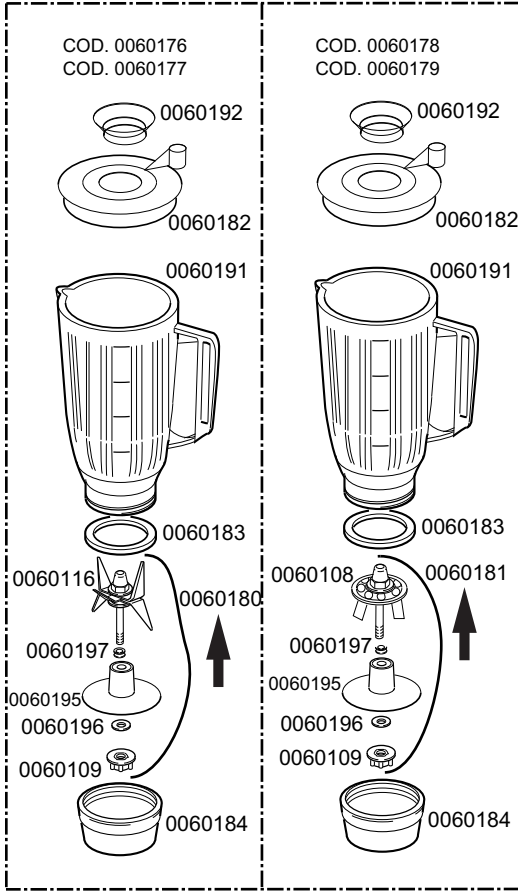

KROMO

**TABLE
KI5720**

**REV
03**

BK12 - BK13

Зип Общепит

vsezip.ru

+7(812)987-08-81

MULTIPLE GROUPS BK12-BK13

Зип.Общепит

TABLE
KI5720

CODE	DESCRIPTION	CODE	DESCRIPTION
0010704	Door safety microswitch	0030116	Knife assembly
0060108	Mixer cone	0060197	V-ring Ø 6
0018043	10 Microfarad condenser		
0060105	R93 2V engine		
0060107	Female gear		
0060109	Male gear		
0060125	Power supply cable		
0060126	Rubber small foot		
0060127	Blade for ice-crusher		
0060134	Blade holder		
0060135	Ice holder		
0060136	Perforated round small grill		
0060137	Ice holder grill		
0060138	Glasses holder		
0060139	Triple push button panel		
0060142	Main motor		
0060149	Complete cone		
0060150	Fruit juice squeezer basing		
0060153	Complete press axis spring		
0060154	Aluminium pulley		
0060156	Clutch pulley		
0060162	Axis guide		
0060163	Stand axis		
0060176	Complete glass 1,5 liter with blade		
0060177	Complete glass 3 liter with blade		
0060178	Complete glass 1,5 liter with cone		
0060179	Complete glass 3 liter with cone		
0060180	Knife assembly		
0060181	Mixer cone		
0060182	Cover glass		
0060183	Glass gasket		
0060184	Glass base		
0060185	Male gear		
0060187	Gear support		
0060188	Glass support		
0060189	Reed holder pipe		
0060190	Safety reed		
0060191	Glass 1 liter		
0060192	Plug for glass cover		
0060195	Bushing support disk		
0060196	Anti friction washer		
0060202	Complete stainless steel carter		
0060212	Small bottom protection		
0060220	End-plated		
0060221	Feedbox holder		
0060223	Base		
0060224	Feedbox support		
0060225	Lever holder		
0060301	PA 27 3 poles terminal board		
0060302	Ice-press handle		
0060304	Basin citrus fruit squeezer support		
0060305	Nut lock small basin		
0060306	Little bell citrus fruit squeezer		
0060307	Little bell citrus fruit squeezer cover		
0060308	Citrus-fruit squeezer handle		
0060519	Radio interference filter		