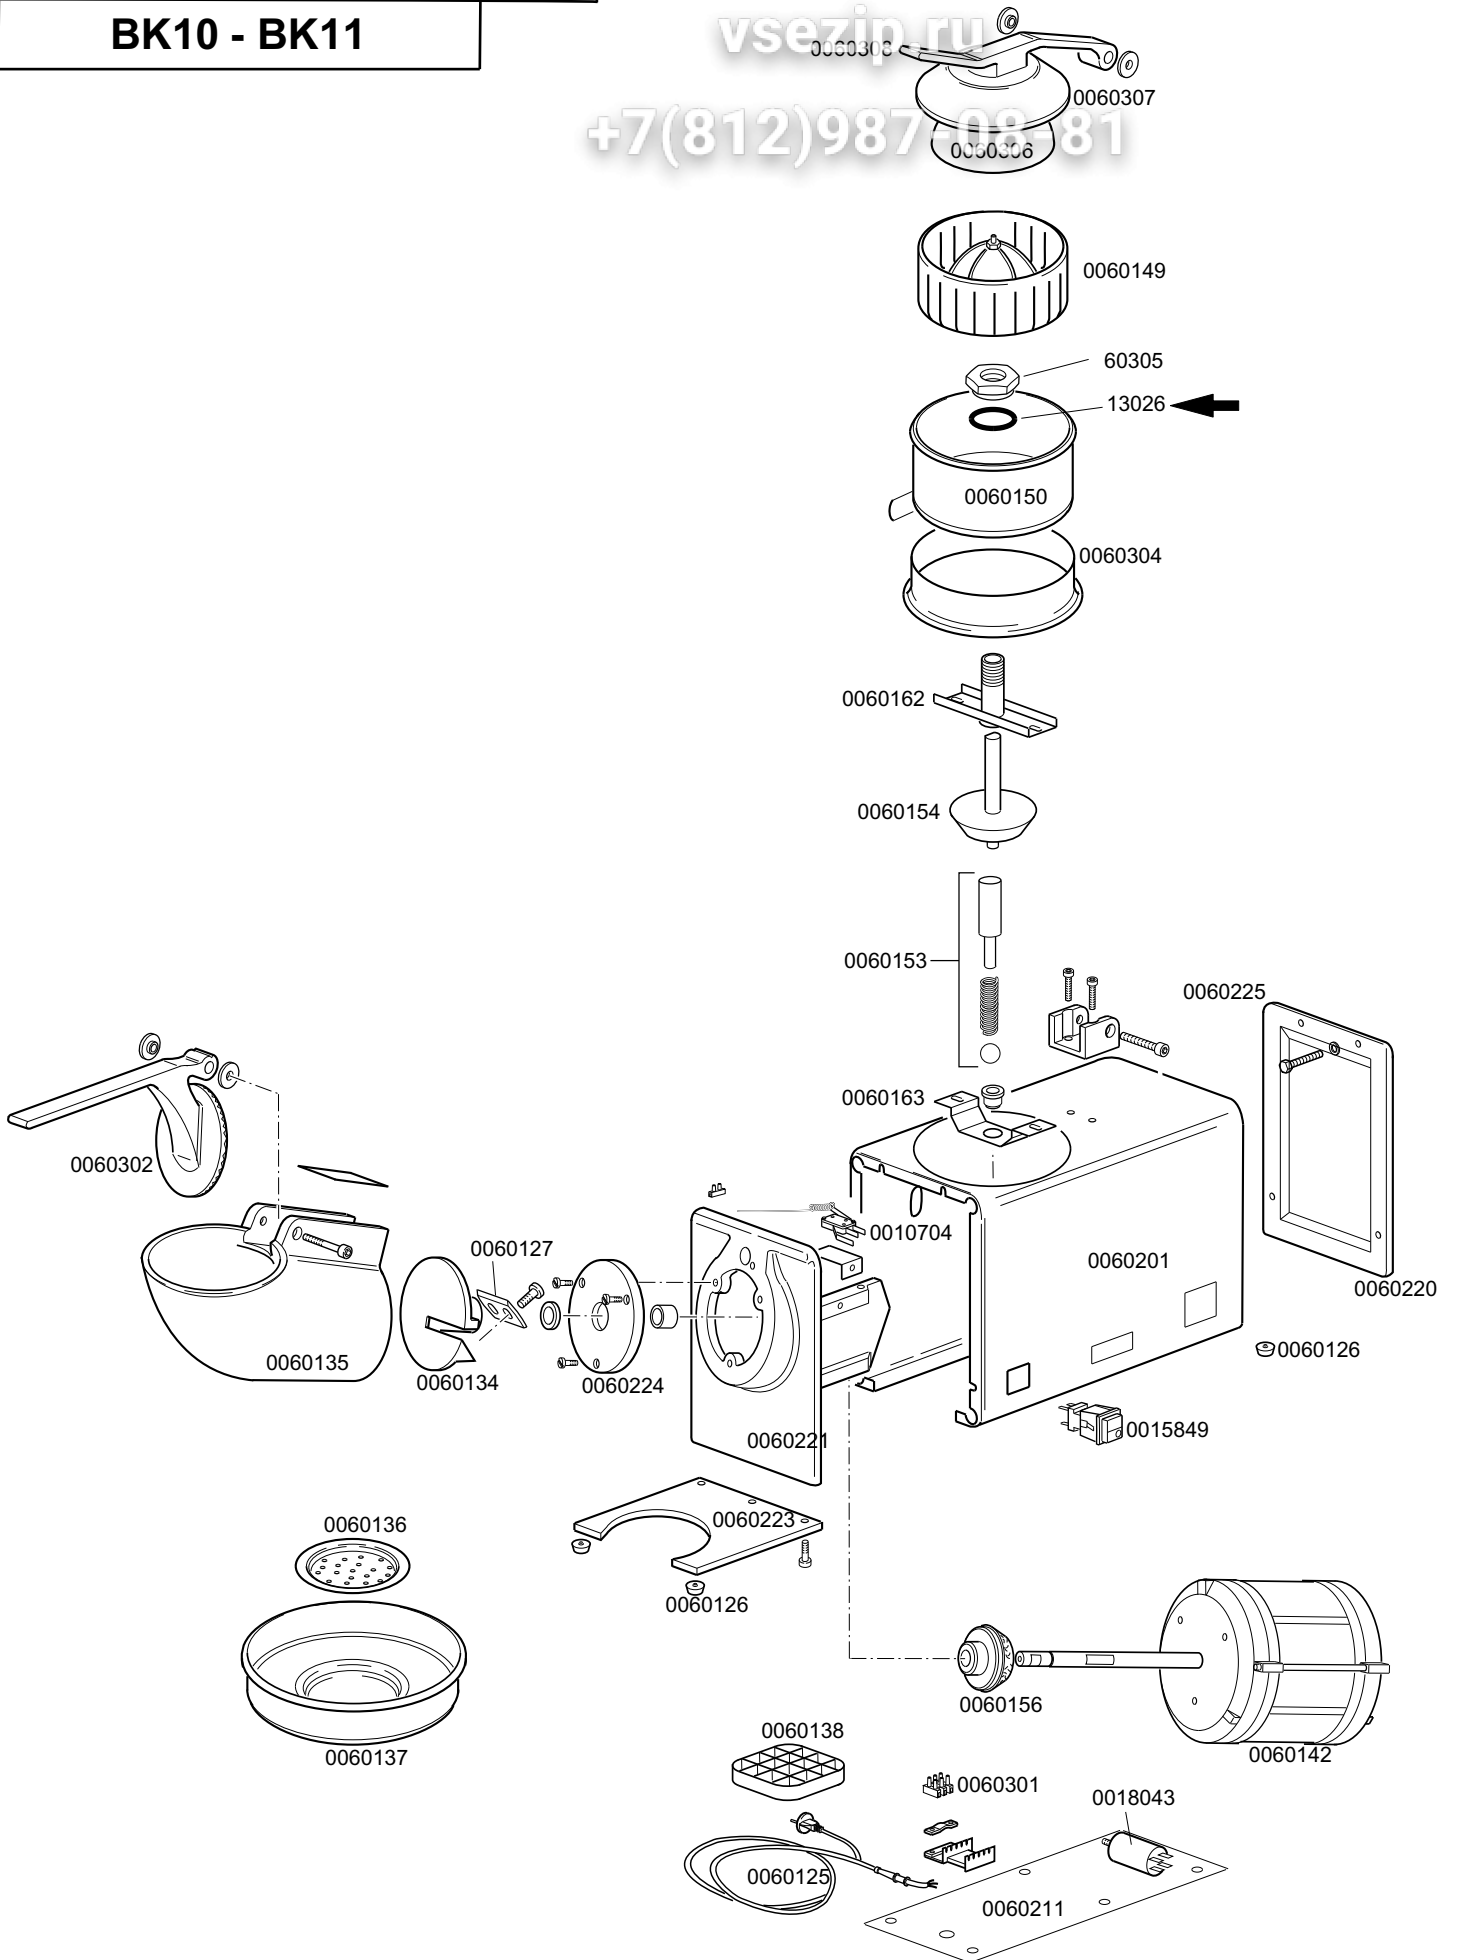

KROMO

**TABLE
KI5710**

**REV
02**

BK10 - BK11

Зип Общежит

vsezip.ru

+7(812)987-0881

MULTIPLE GROUPS BK10-BK11

Зип Общепит
vsezip.ru
7(812)987-08-81

TABLE
KI5710

CODE	DESCRIPTION	CODE	DESCRIPTION
0010704	16A door safety microswitch		
0013026	OR gasket 125-4075		
0015849	Single switch green push button		
0018043	10 Microfarad condenser		
0060125	Power supply cable		
0060126	Rubber small foot		
0060127	Blade for ice-crusher		
0060134	Blade holder		
0060135	Ice holder		
0060136	Perforated round small grill		
0060137	Ice holder grill		
0060138	Glasses holder		
0060142	Main motor		
0060149	Complete cone		
0060150	Fruit-juice squeezer basing		
0060153	Complete press axis spring		
0060154	Aluminium pulley		
0060156	Clutch pulley		
0060162	Axis guide		
0060163	Stand axis		
0060201	Complete stainless steel chain		
0060211	Small bottom protection		
0060220	End-plated		
0060221	Feedbox holder		
0060223	Base		
0060224	Feedbox support		
0060225	Lever holder		
0060301	PA 27 3 poles terminal board		
0060302	Ice-press handle		
0060304	Basin citrus-fruit squeezer support		
0060305	Nut lock small basin		
0060306	Little bell citrus-fruit squeezer		
0060307	Little bell citrus-fruit squeezer cover		
0060308	Citrus-fruit squeezer handle		