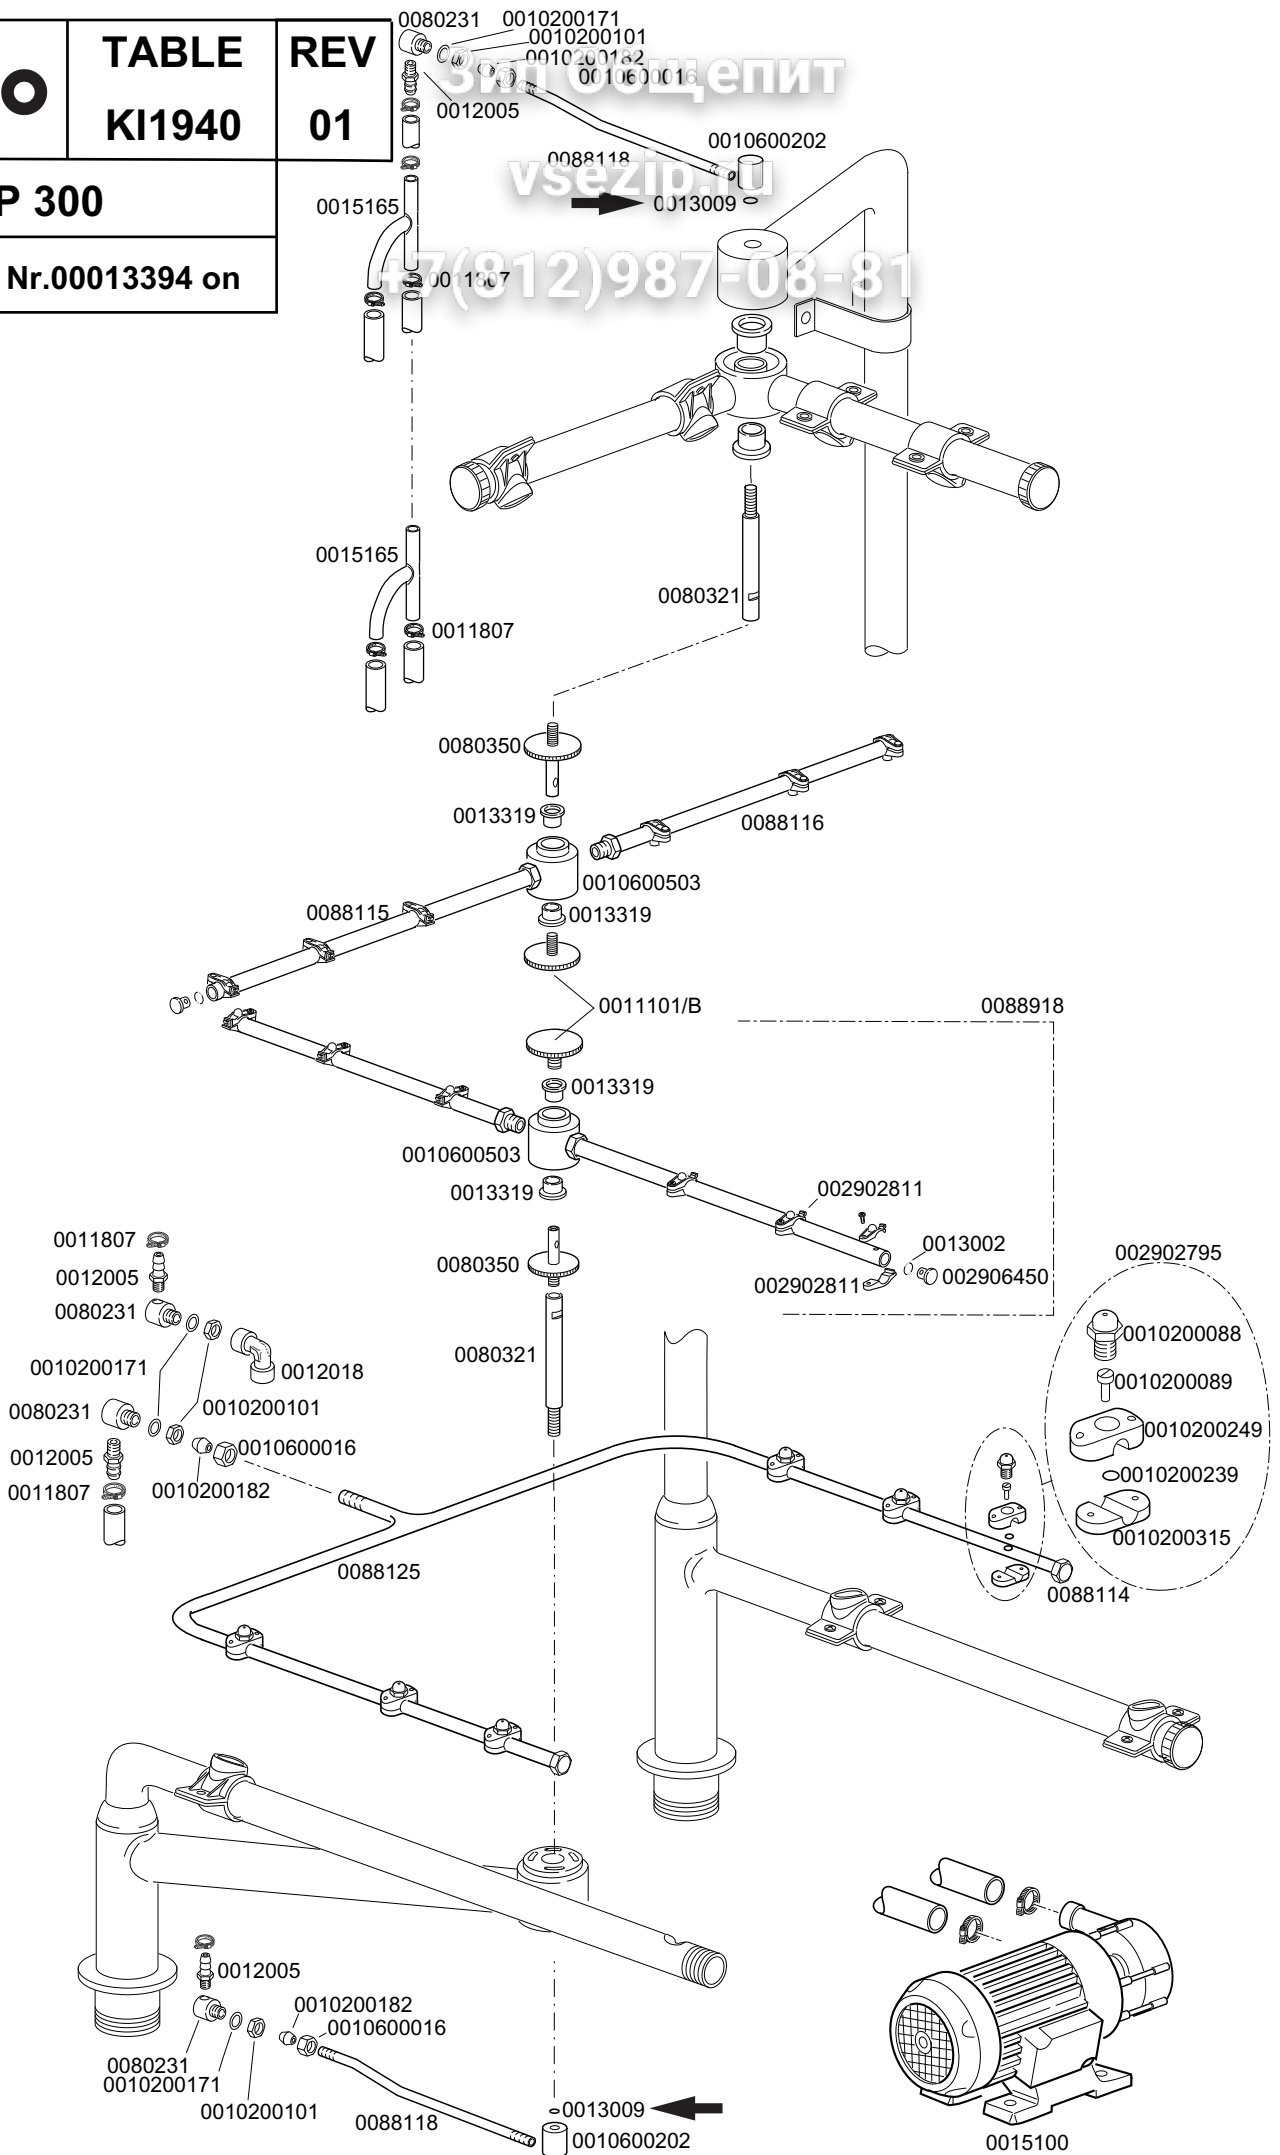

KROMO	TABLE	REV
	KI1940	01
KP 300		
From serial Nr.00013394 on