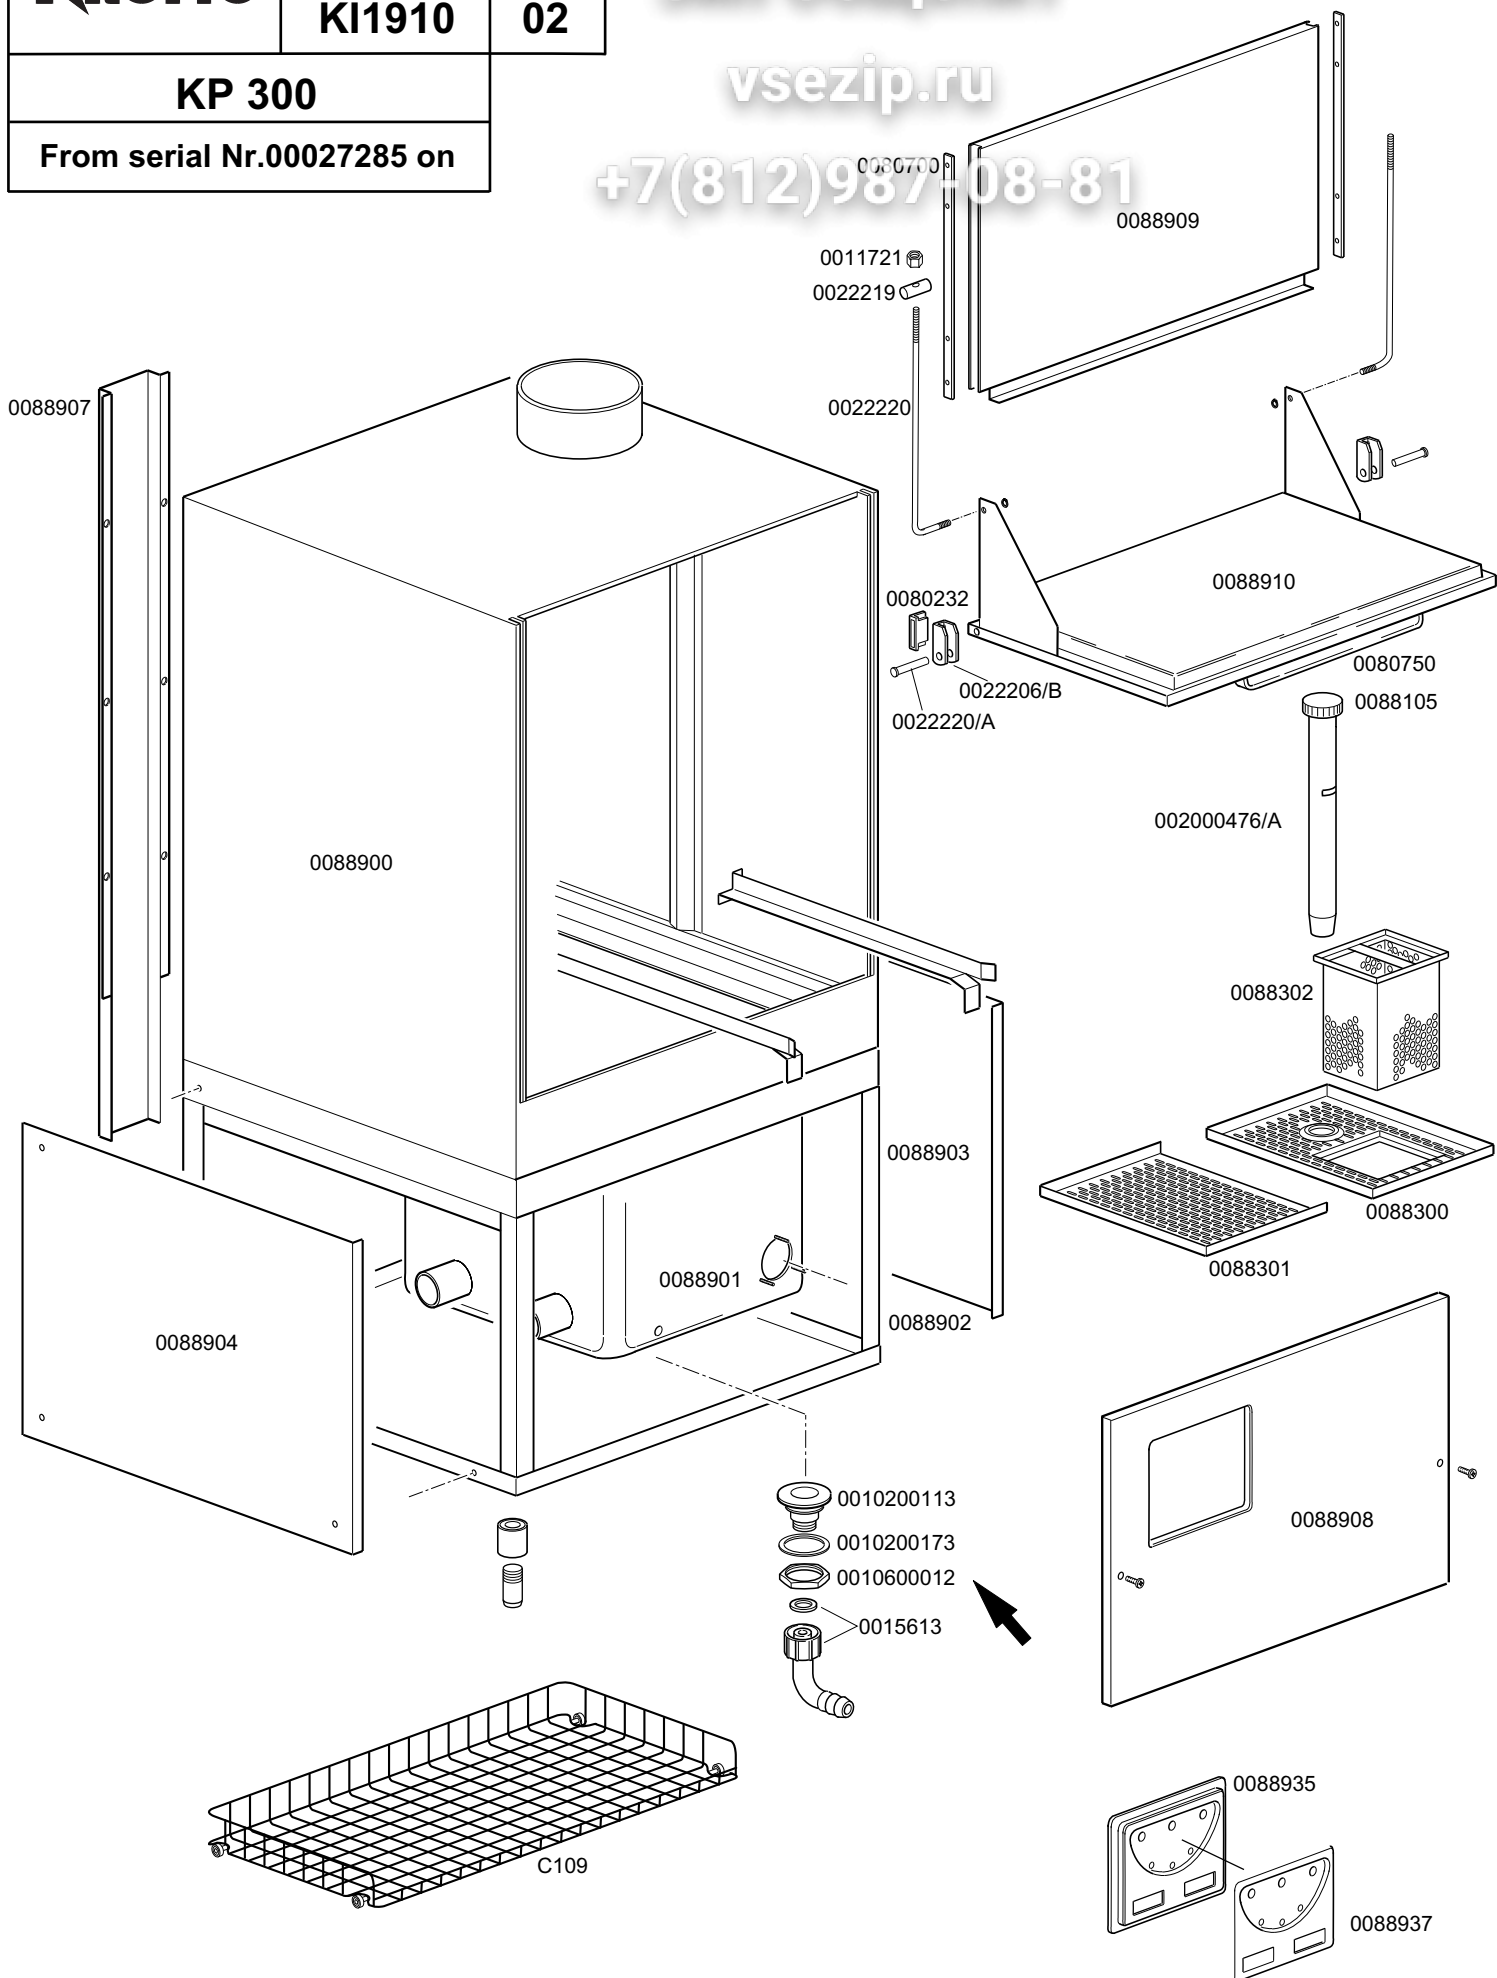

KROMO**TABLE
KI1910****REV
02****KP 300**

From serial Nr.00027285 on

Зип Общепит

vsezip.ru

+7(812)987108-81

KROMO

**TABLE
KI1915**

**REV
04**

KP 300

Зип Общедит
VSEZ
+7(812)987-08-81

WAREWASHER KF 300

**TABLE
KI1915**

CODE	DESCRIPTION	CODE	DESCRIPTION
0011702	M8 stainless steel nut		
0010300050	25-12A 4NA 230V remote control switch		
0010300054	25-16A 4NA 230V remote control switch		
0010300401	6mmq yellow green clamp		
0010300403	6mmq clamp		
0010500005	Horizontal thermometer		
0010599999	Shining product dosing device		
0012525	Counter weight for small filter		
0013015	Boiler heating element OR gasket		
0013301	14x8x1,5 gasket		
0015058	Shining product suction filter		
0015065/A	Cable fastener with screw		
0015086	230 V 4C remote control switch		
0015149	Low noise filter F3		
0015826	Transparent lamp 220V		
0015826/A	Transparent lamp 12-24V		
0015826/B	Green lamp		
0015826/C	Red lamp		
002000309	Reed economiser		
002000430	Conveyor safety thermostat		
→ 0030001001	90° 14 d. double solenoid valve		
0030001010	6000W boiler heating element		
0030001011	9000W boiler heating element		
0030001024	Flange for resistance		
0030009001	Selector 0-1		
003002053	Push button		
003002054	1NO connection		
0050556	3-6-9 ' electronic timer		
0050563	Thermostat feeler		
0080106	Complete air trap inox		
0080116	2" H130 small foot		
0080200	5x4x3400 power supply cable		
0080230	Bulb reed holder		
0080270	Water filter		
0080272	1"1/4M-3/8F reduction		
0080275	3/4" F-F pipe fitting		
0080399	14X51 32A Fuse		
0080404	Three-phase fuse holder		
0080407	Plastic box		
0080410	5 position selector		
0080905	Complete boiler		
0088110	Pressure		
0088112	4,5-7,5A thermal relay		
0088114	Stainless steel 12mm plug		
0088935	Contro panel		
0088937	Silkscreen processed grill		