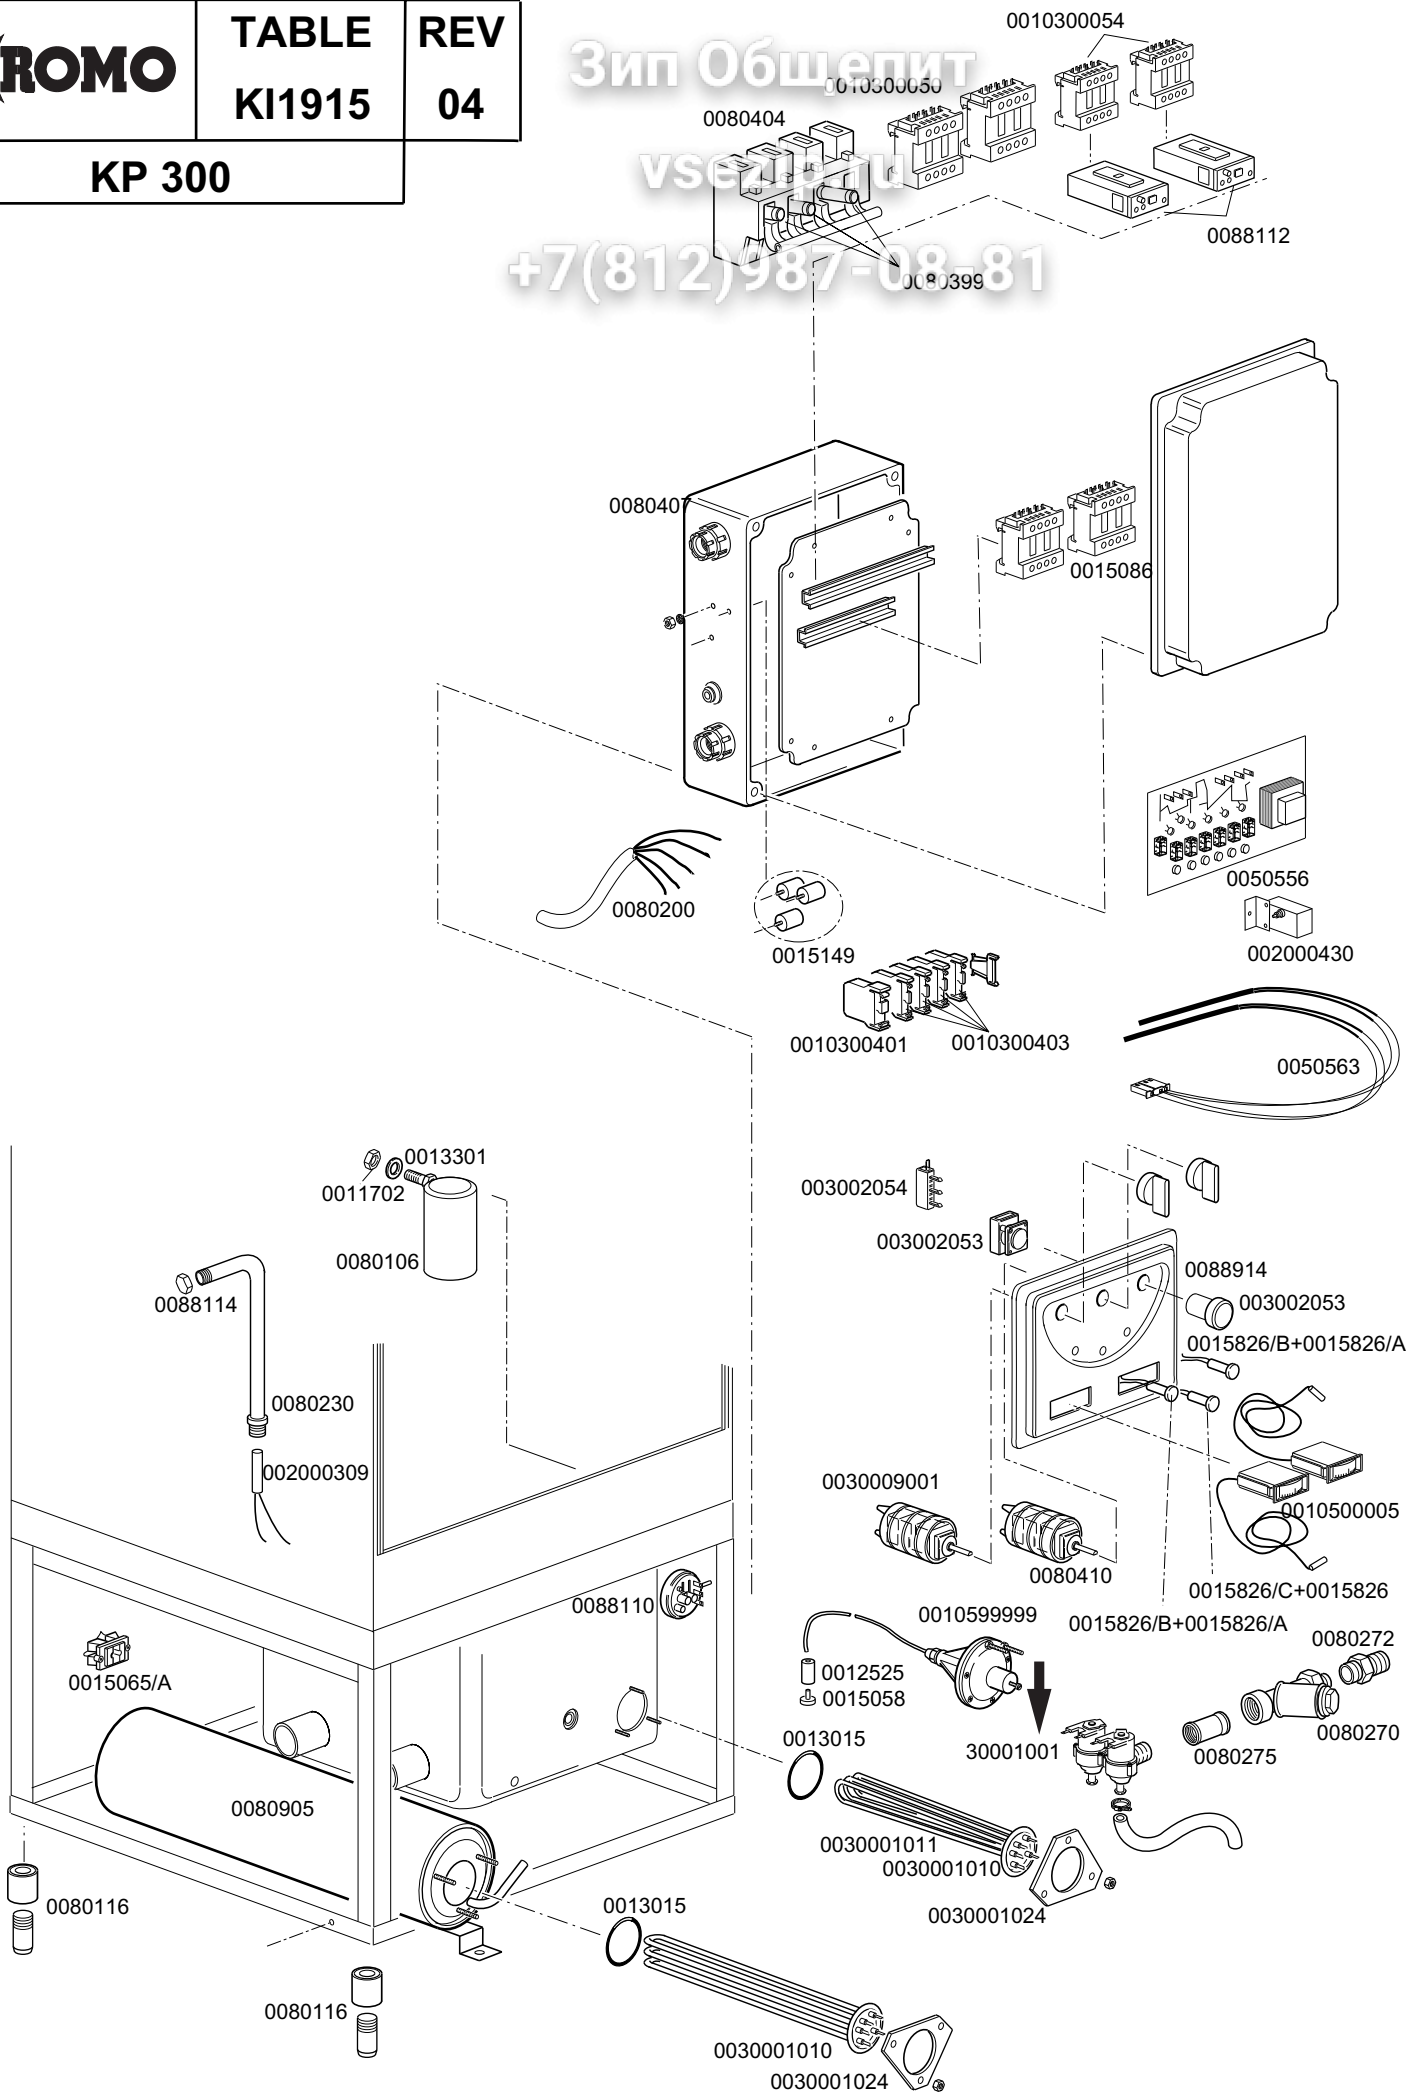

KP 300

Зип Общедит
VSEZ
+7(812)987-08-81

WAREWASHER KF 300

**TABLE
KI1915**

CODE	DESCRIPTION	CODE	DESCRIPTION
0011702	M8 stainless steel nut		
0010300050	25-12A 4NA 230V remote control switch		
0010300054	25-16A 4NA 230V remote control switch		
0010300401	6mmq yellow green clamp		
0010300403	6mmq clamp		
0010500005	Horizontal thermometer		
0010599999	Shining product dosing device		
0012525	Counter weight for small filter		
0013015	Boiler heating element OR gasket		
0013301	14x8x1,5 gasket		
0015058	Shining product suction filter		
0015065/A	Cable fastener with screw		
0015086	230 V 4C remote control switch		
0015149	Low noise filter F3		
0015826	Transparent lamp 220V		
0015826/A	Transparent lamp 12-24V		
0015826/B	Green lamp		
0015826/C	Red lamp		
002000309	Reed economiser		
002000430	Conveyor safety thermostat		
→ 0030001001	90° 14 d. double solenoid valve		
0030001010	6000W boiler heating element		
0030001011	9000W boiler heating element		
0030001024	Flange for resistance		
0030009001	Selector 0-1		
003002053	Push button		
003002054	1NO connection		
0050556	3-6-9 ' electronic timer		
0050563	Thermostat feeler		
0080106	Complete air trap inox		
0080116	2" H130 small foot		
0080200	5x4x3400 power supply cable		
0080230	Bulb reed holder		
0080270	Water filter		
0080272	1"1/4M-3/8F reduction		
0080275	3/4" F-F pipe fitting		
0080399	14X51 32A Fuse		
0080404	Three-phase fuse holder		
0080407	Plastic box		
0080410	5 position selector		
0080905	Complete boiler		
0088110	Pressure		
0088112	4,5-7,5A thermal relay		
0088114	Stainless steel 12mm plug		
0088935	Contro panel		
0088937	Silkscreen processed grill		