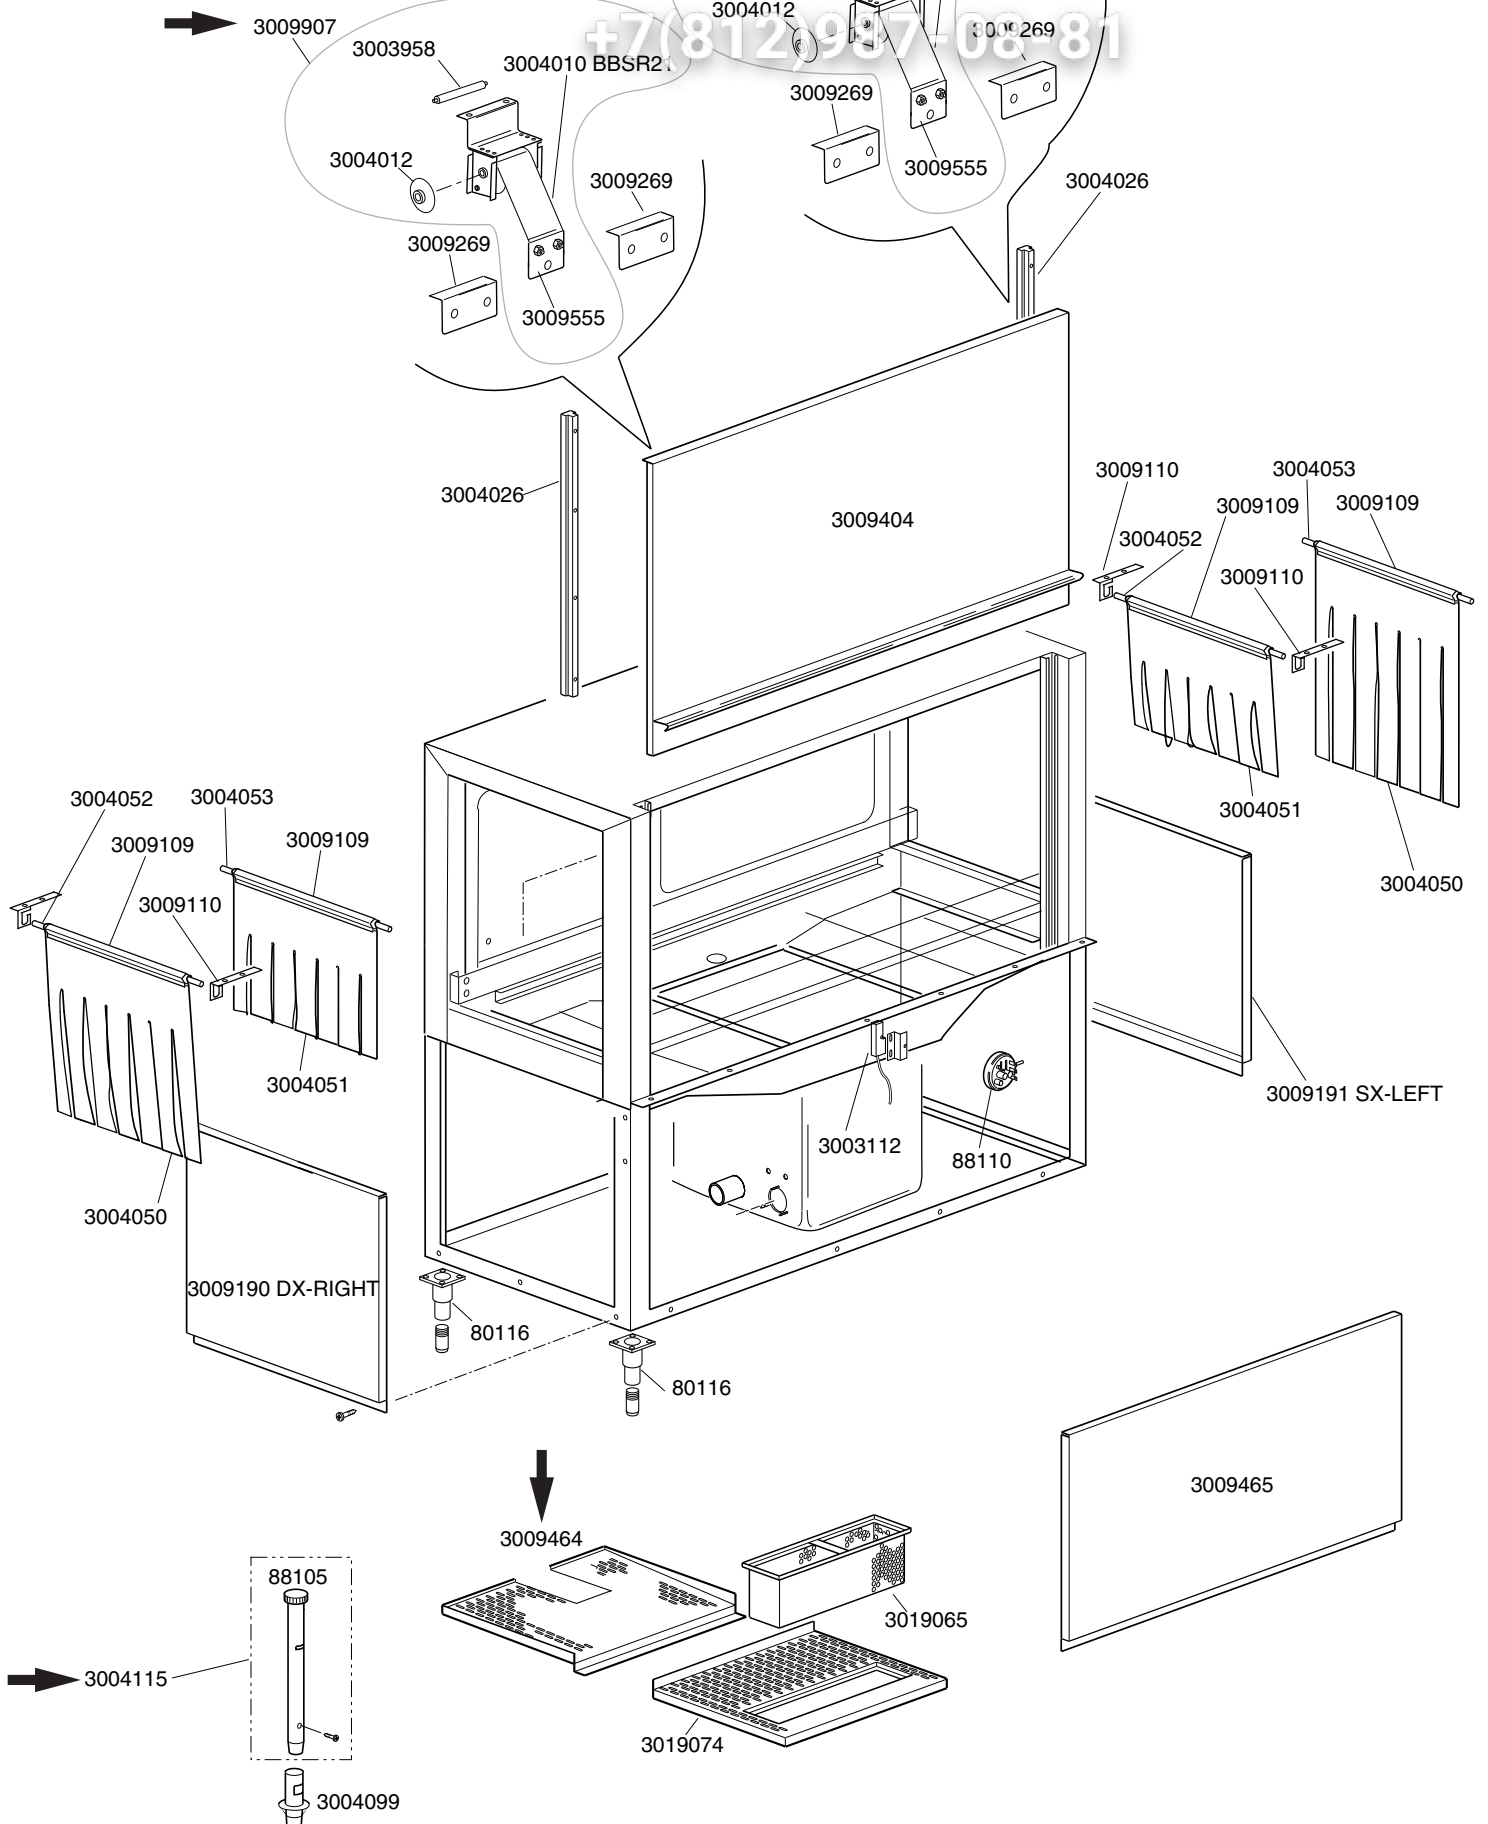

TABLE
KI3410

REV
02

K 1600

Зип Общепит
vsezip.ru
+7(812)957-0881