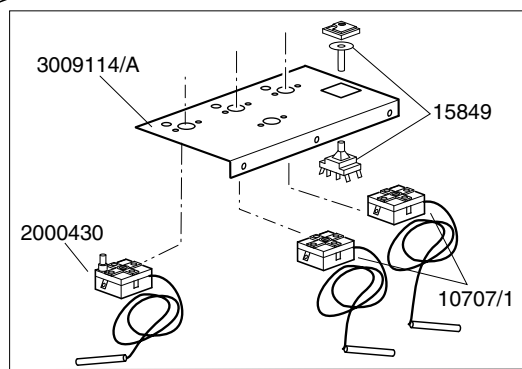

TABLE	REV
	KI3450	01
K 1600		

Зип Общепит

vsezip.ru

+7(812)987-08-81

MAGNETOTERMICO
MAGNETOTHERMIC
4÷6,3 A 2000400
1,1÷1,6A 2000390