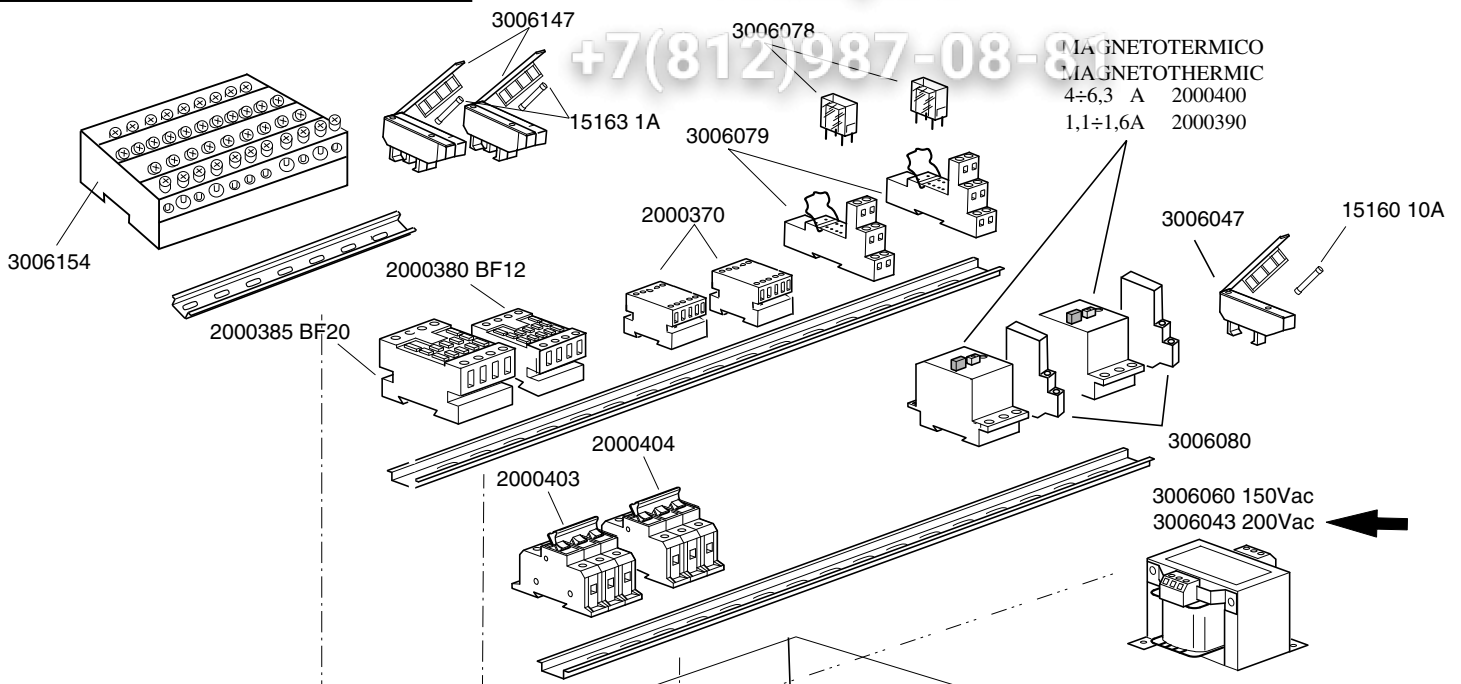

TABLE	REV
	KI3450	01
K 1600		

Зип Общепит

vsezip.ru

+7(812)987-08-81

MAGNETOTERMICO
MAGNETOTHERMIC
4÷6,3 A 2000400
1,1÷1,6A 2000390