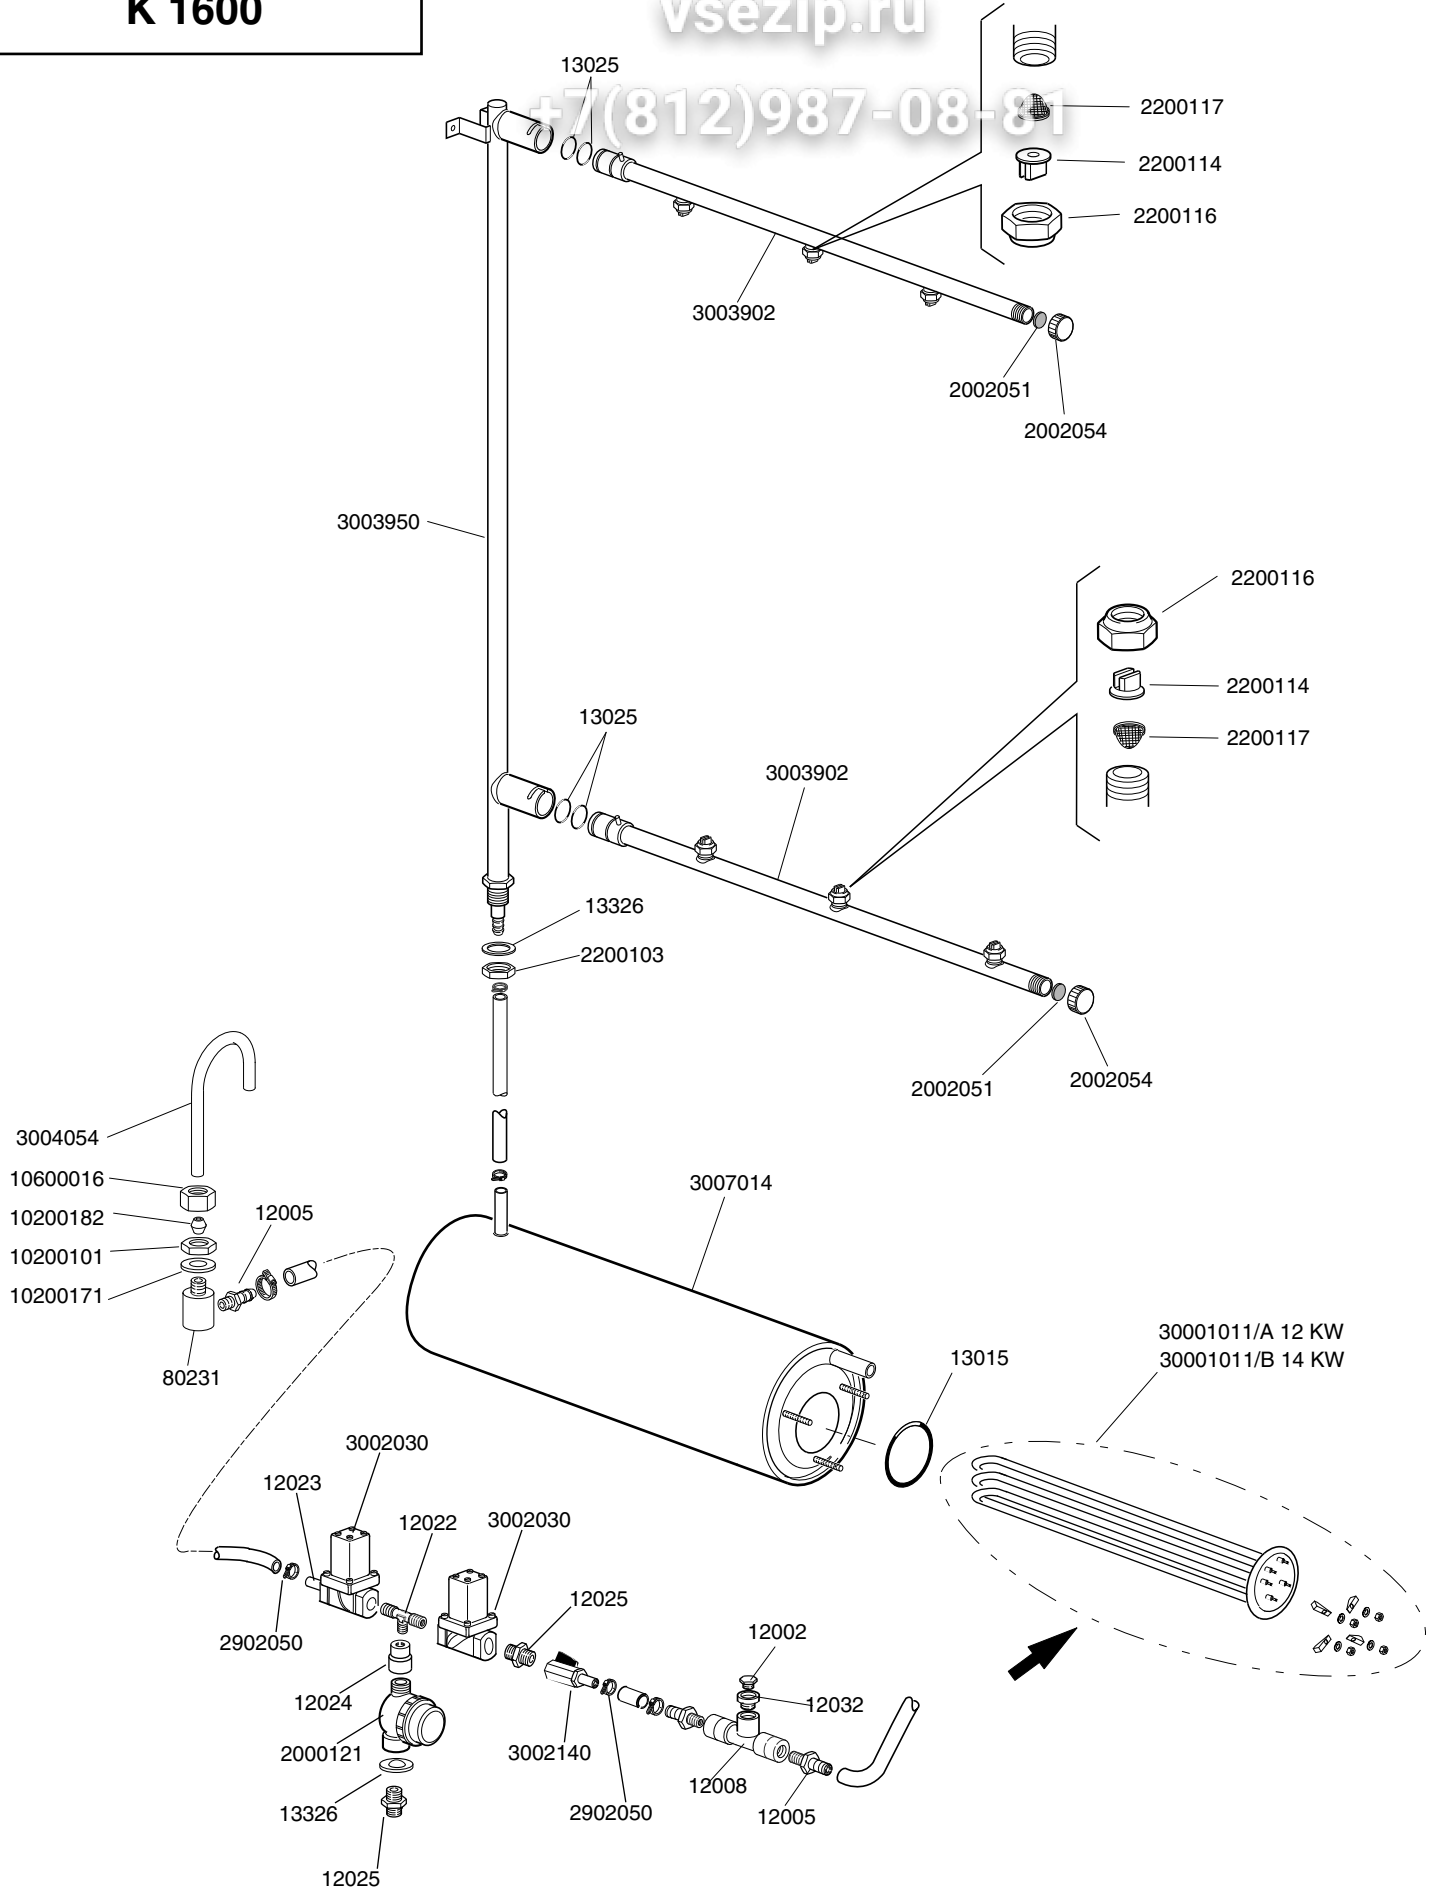

TABLE
KI3440

REV
05

K 1600

Зип Общепит

vsezip.ru

+7(812)987-08-81