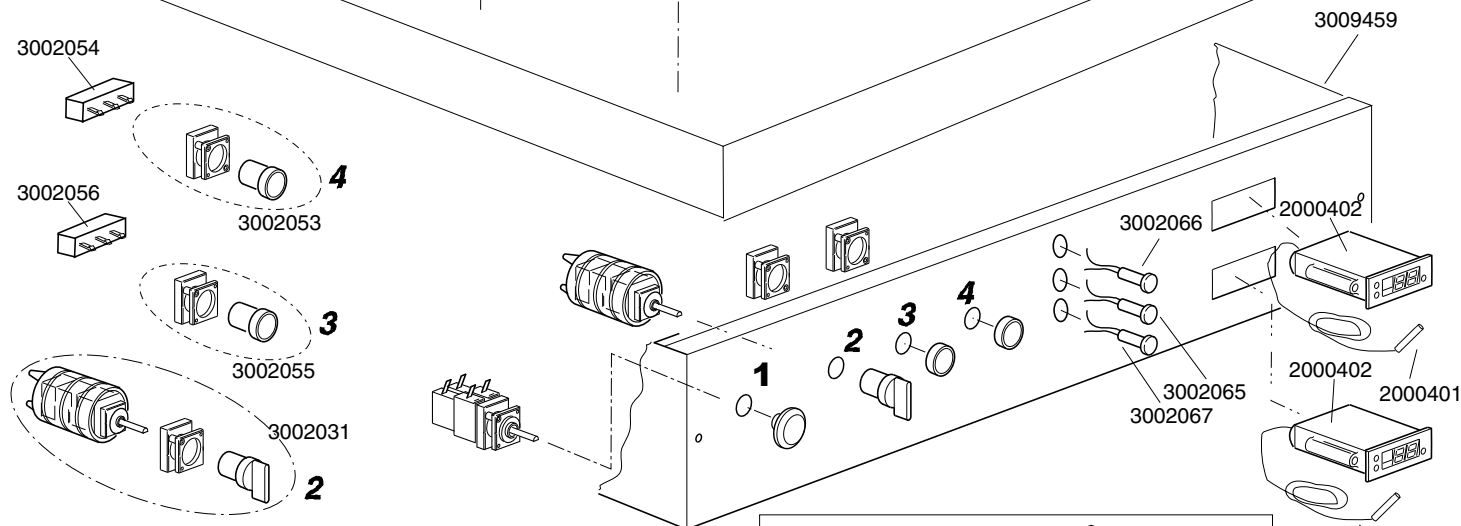

TABLE	REV
	KI3450	01
K 1600		

Зип Общепит

vsezip.ru

+7(812)987-08-81

MAGNETOTERMICO
MAGNETOTHERMIC
4÷6,3 A 2000400
1,1÷1,6A 2000390