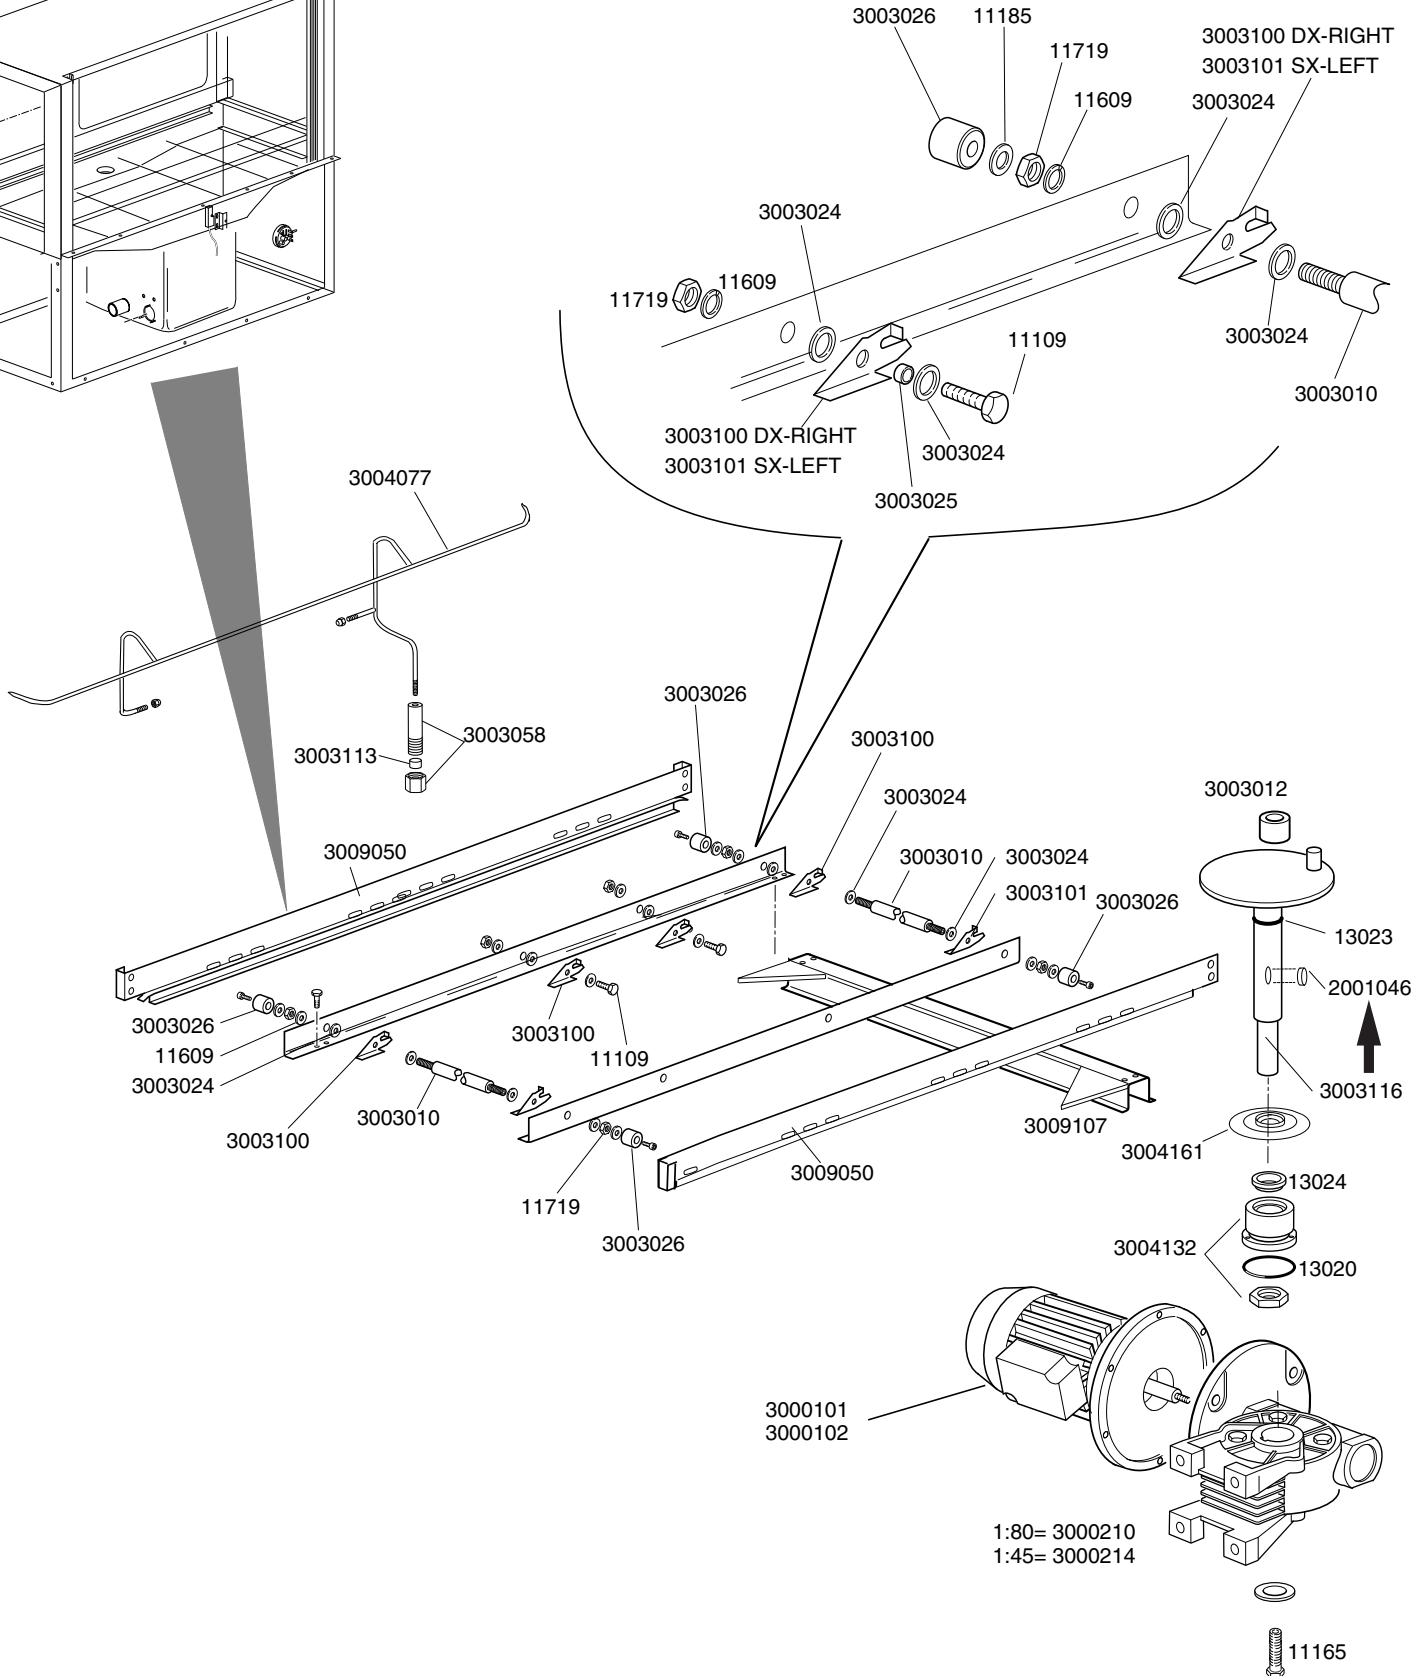

TABLE
KI3420

REV
04

K 1600

Зип Ощепит

vsezip.ru

+7(812)987-08-81