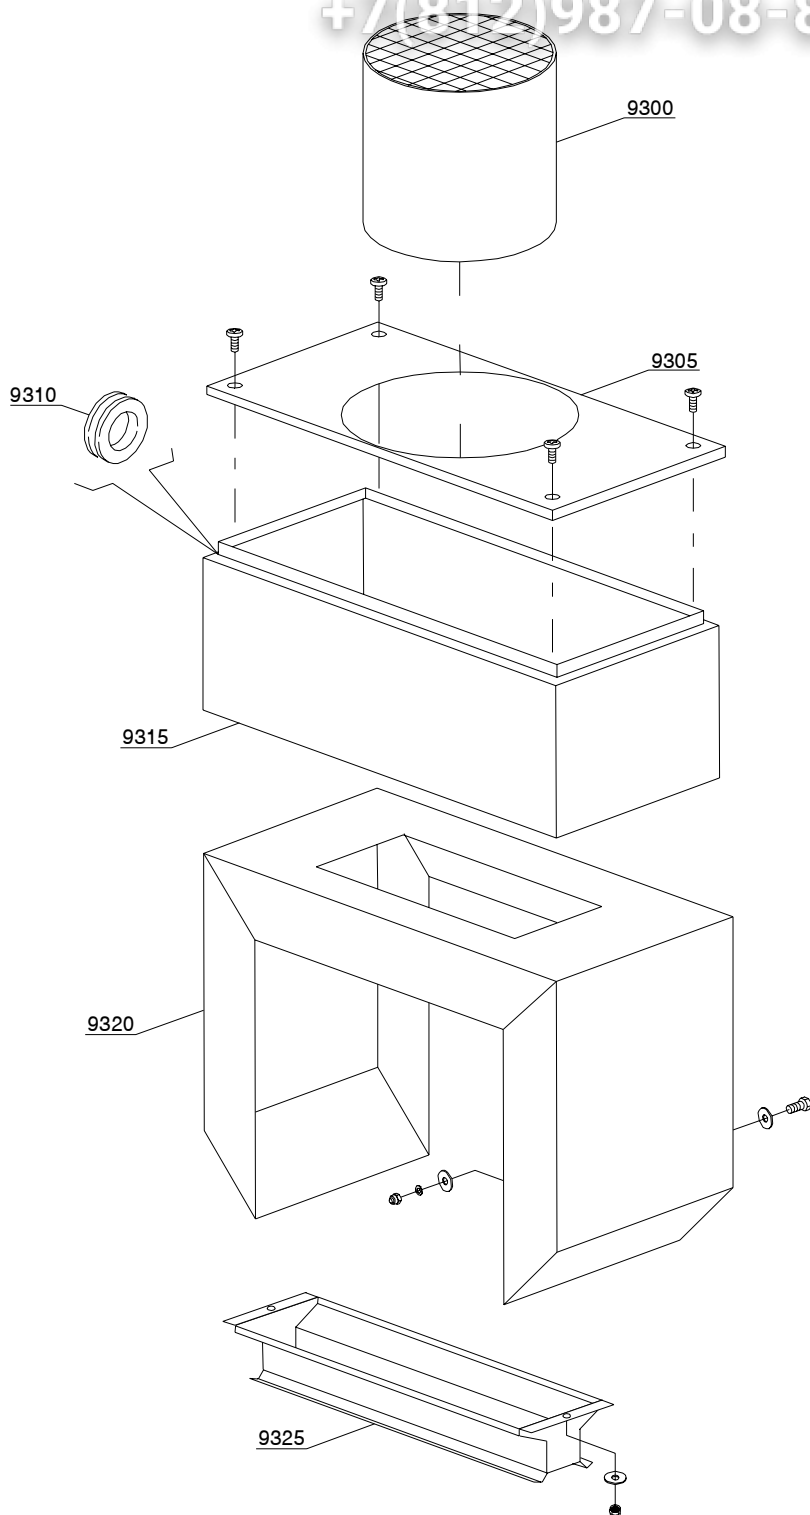

vsezip.ru

+7(812)987-08-81

17_001_e