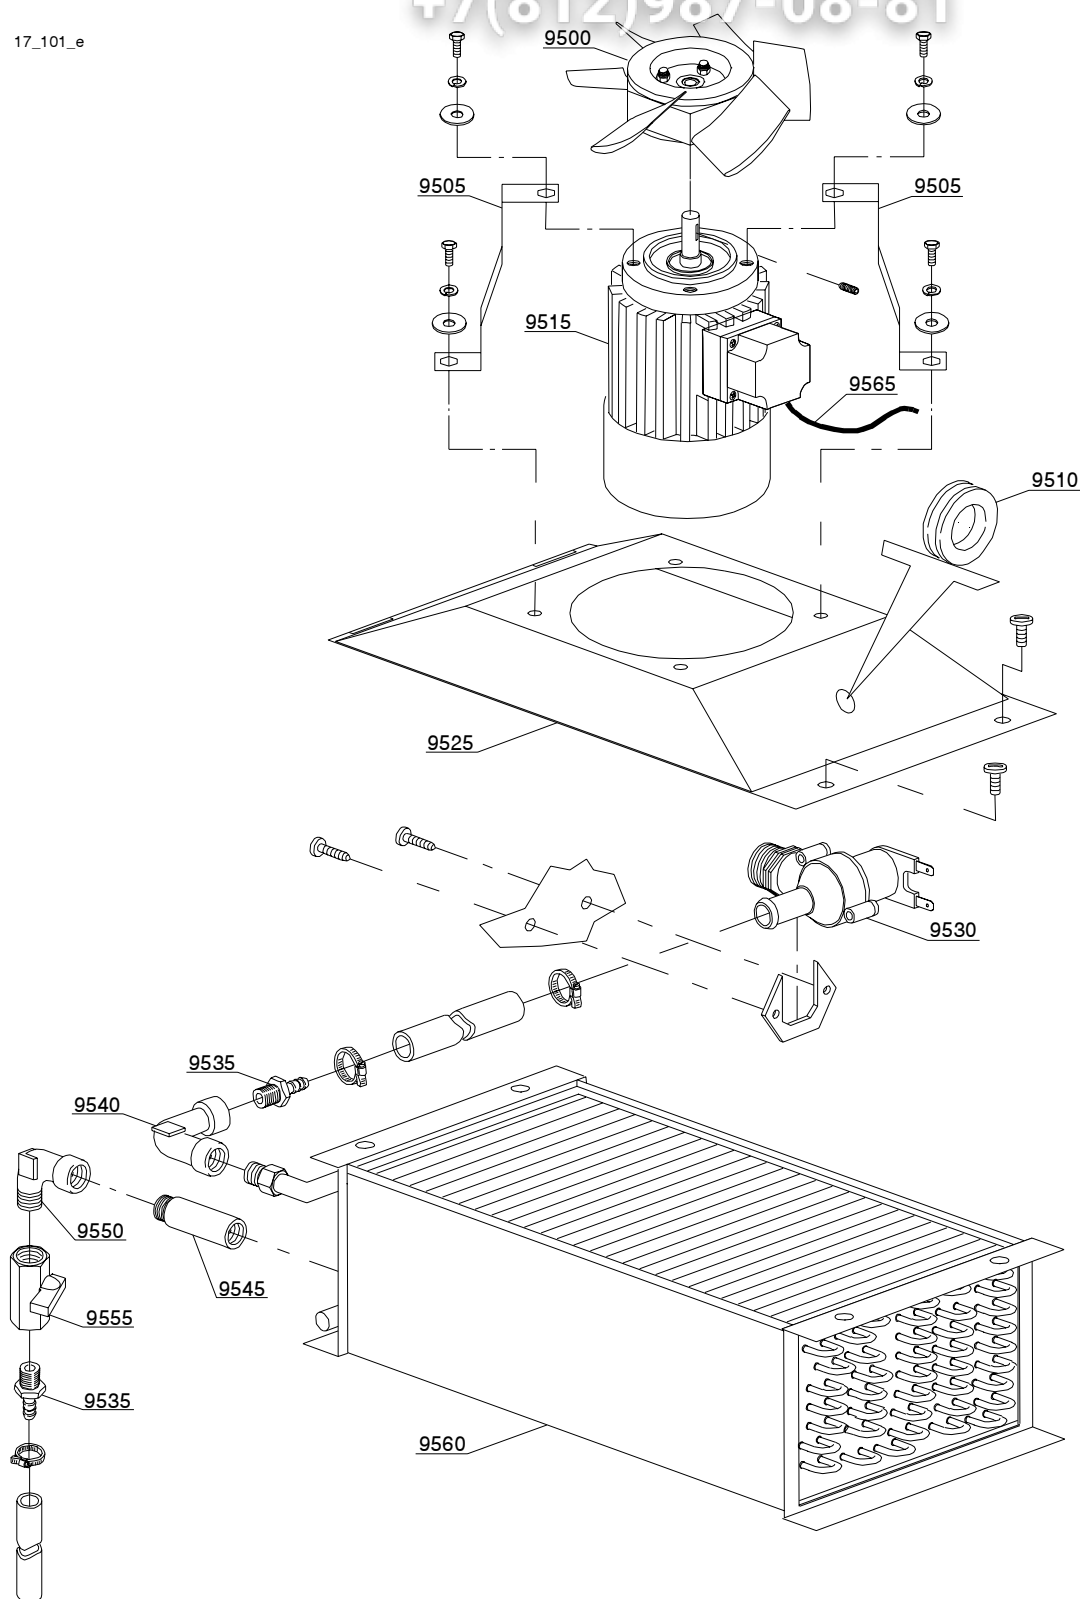

vsezip.ru

+7(812)987-08-81

17_101_e