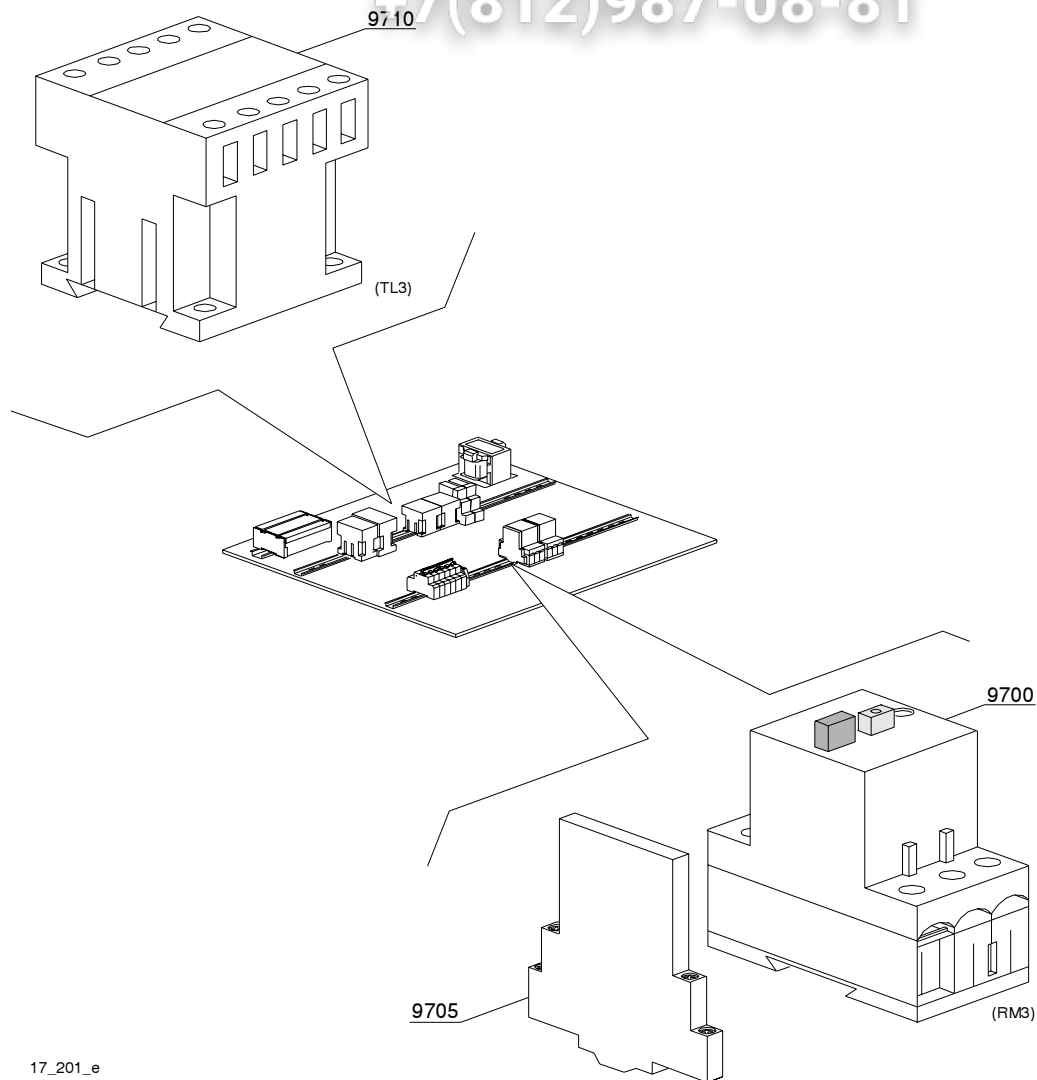

vsezip.ru

+7(812)987-08-81

17_201_e