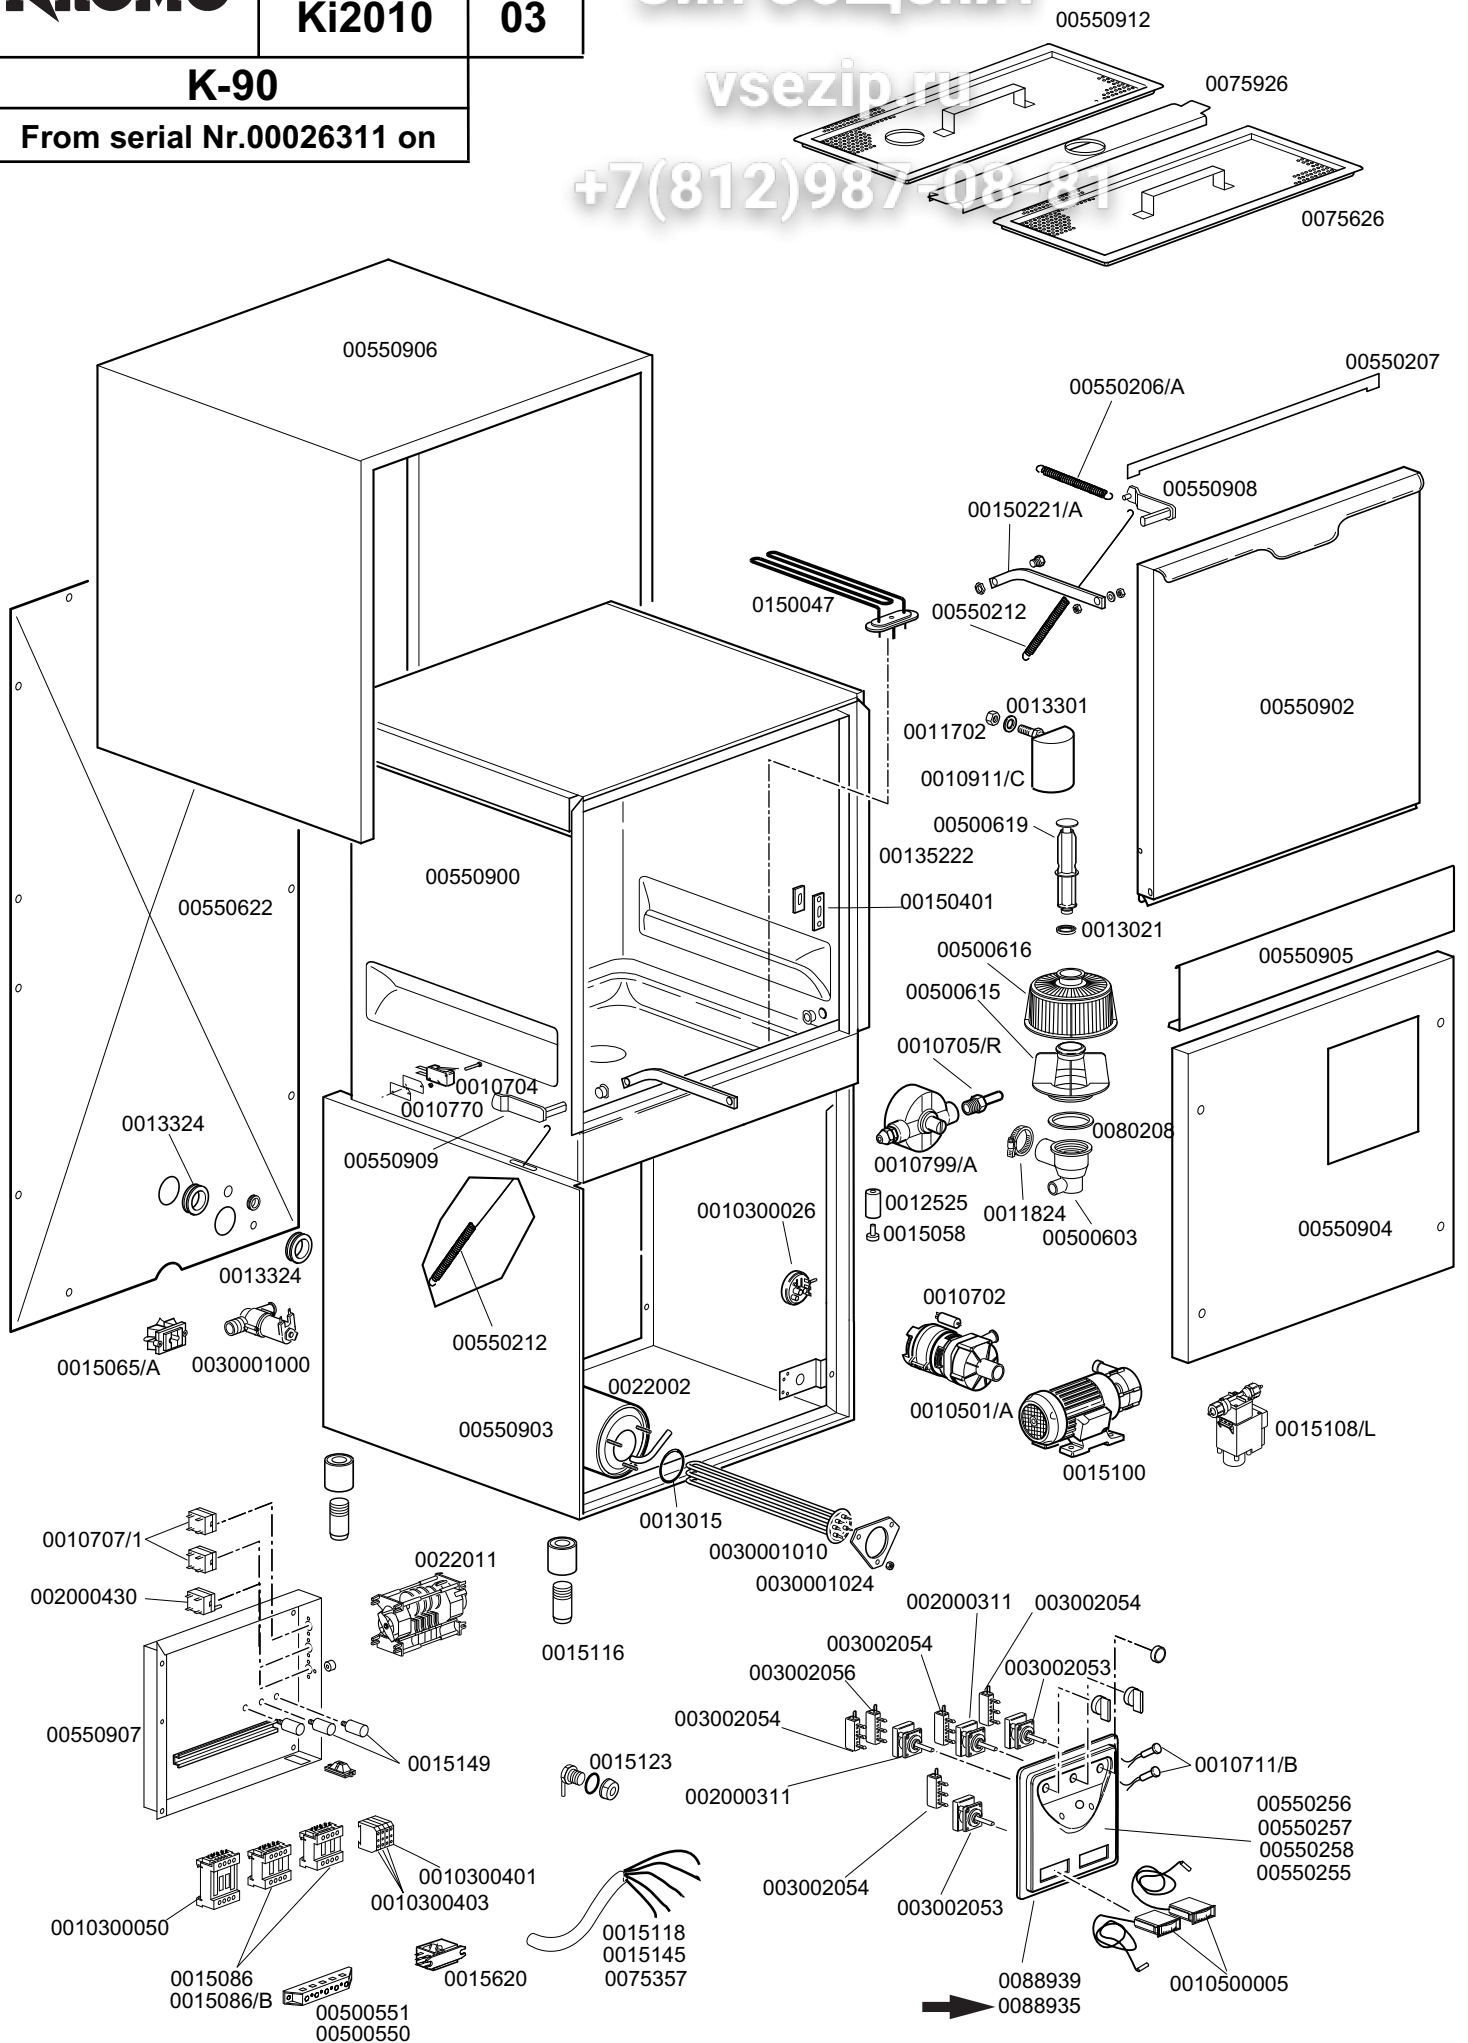

KROMO**TABLE
Ki2010****REV
03****K-90****From serial Nr.0026311 on****Зип Общепит****vsezip.ru****+7(812)987-08-81**

DISH WASHER K-90

Зип Общепит

TABLE
Ki2010

vsezip.ru

+7(812)051-11-88

CODE	DESCRIPTION	CODE	DESCRIPTION
0010702	5 Microfaad condenser	00550212	Wire traction spring
0010300026	76-38 pressostat	00550251	Control panel G\$ 100 96
0010300050	25A/12A 4NA remote control switch	00550255	Grille for inox control panel
0010300401	6mmq yellow-green clamp	00550256	Grille for inox control panel -neutral
0010300403	6mmq clamp	00550257	Grille for inox control panel P.S.
0010500005	Thermometer horizontal	00550258	Neutral grille for inox control panel P.S.
0010501/A	Pump	00550622	Rear panel
0010704	16A door safety microswitch	00550900	Stainless steel body
0010705/R	8d. pipe fitting	00550902	Complete door
0010707/1	0-90° TR2 thermostat	00550903	Stainless steel base
0010711/B	Green pilot lamp	00550904	Stainless steel lower door
0010770	Insulator for microswitch	00550905	Cover basin riser
0010799/A	Shinin product dosing device	00550906	Stainless steel external shell
0010911/C	Air trap	00550907	Component support
0011702	M8 stainless steel nut	00550908	Right hinge
0011824	50-70 stainless steel clamp	00550909	Left hinge
0012525	Counter weight for small filter	00550912	Filter with hole
0013015	OR heating element gasket	0075357	3x6 flame-retardant cable
0013021	DEM 40 gasket	0075626	Filter
0013301	14x8x1,5 gasket	0075926	Axis filter holder
0013324	46X50 d. rubber cable pass	0080208	95x75x3 gasket
00135222	Door stop	0088935	Inox control panel ←
00150047	2700W heating element	0088939	Inox control panel dep.
00150221/A	Bend hinge door		
00150401	Guide for bent rod		
0015058	Small shining product suction filter		
0015065/A	Cable fastener with screw		
0015086	230V 50/60HZ remote control switch		
0015086/B	240V 50HZ remote control switch		
0015100	0.5 HP 220/240V booster pump		
0015108/L	Lang dosing device		
0015116	Complet 2" P.130 small foot		
0015118	5x2.5x2500 cable		
0015123	Detergent elbow injector		
0015145	4x4x2500 cable		
0015148	Stainless steel nozzle		
0015149	Low noise filter F3		
0015620	Bi-polar relay		
002000311	0-1 time selector		
002000430	Conveyor safety thermostat		
0022002	Complete boiler		
0022011	Timer 2-4'		
0030001000	Single solenoid valve		
0030001010	6KW boiler heating element		
0030001024	Flange for heating element		
003002053	31B3 green push button		
003002054	1NO contact		
003002056	1NC contact		
00500550	3 poles FV110 red terminal board		
00500551	6 poles FV122 terminal board		
00500603	Drain well with screw thread		
00500615	Ferrule with filter		
00500616	Filter for suction		
00500619	Overflow device		
00550206/A	Short rear spring		
00550207	Door gasket		