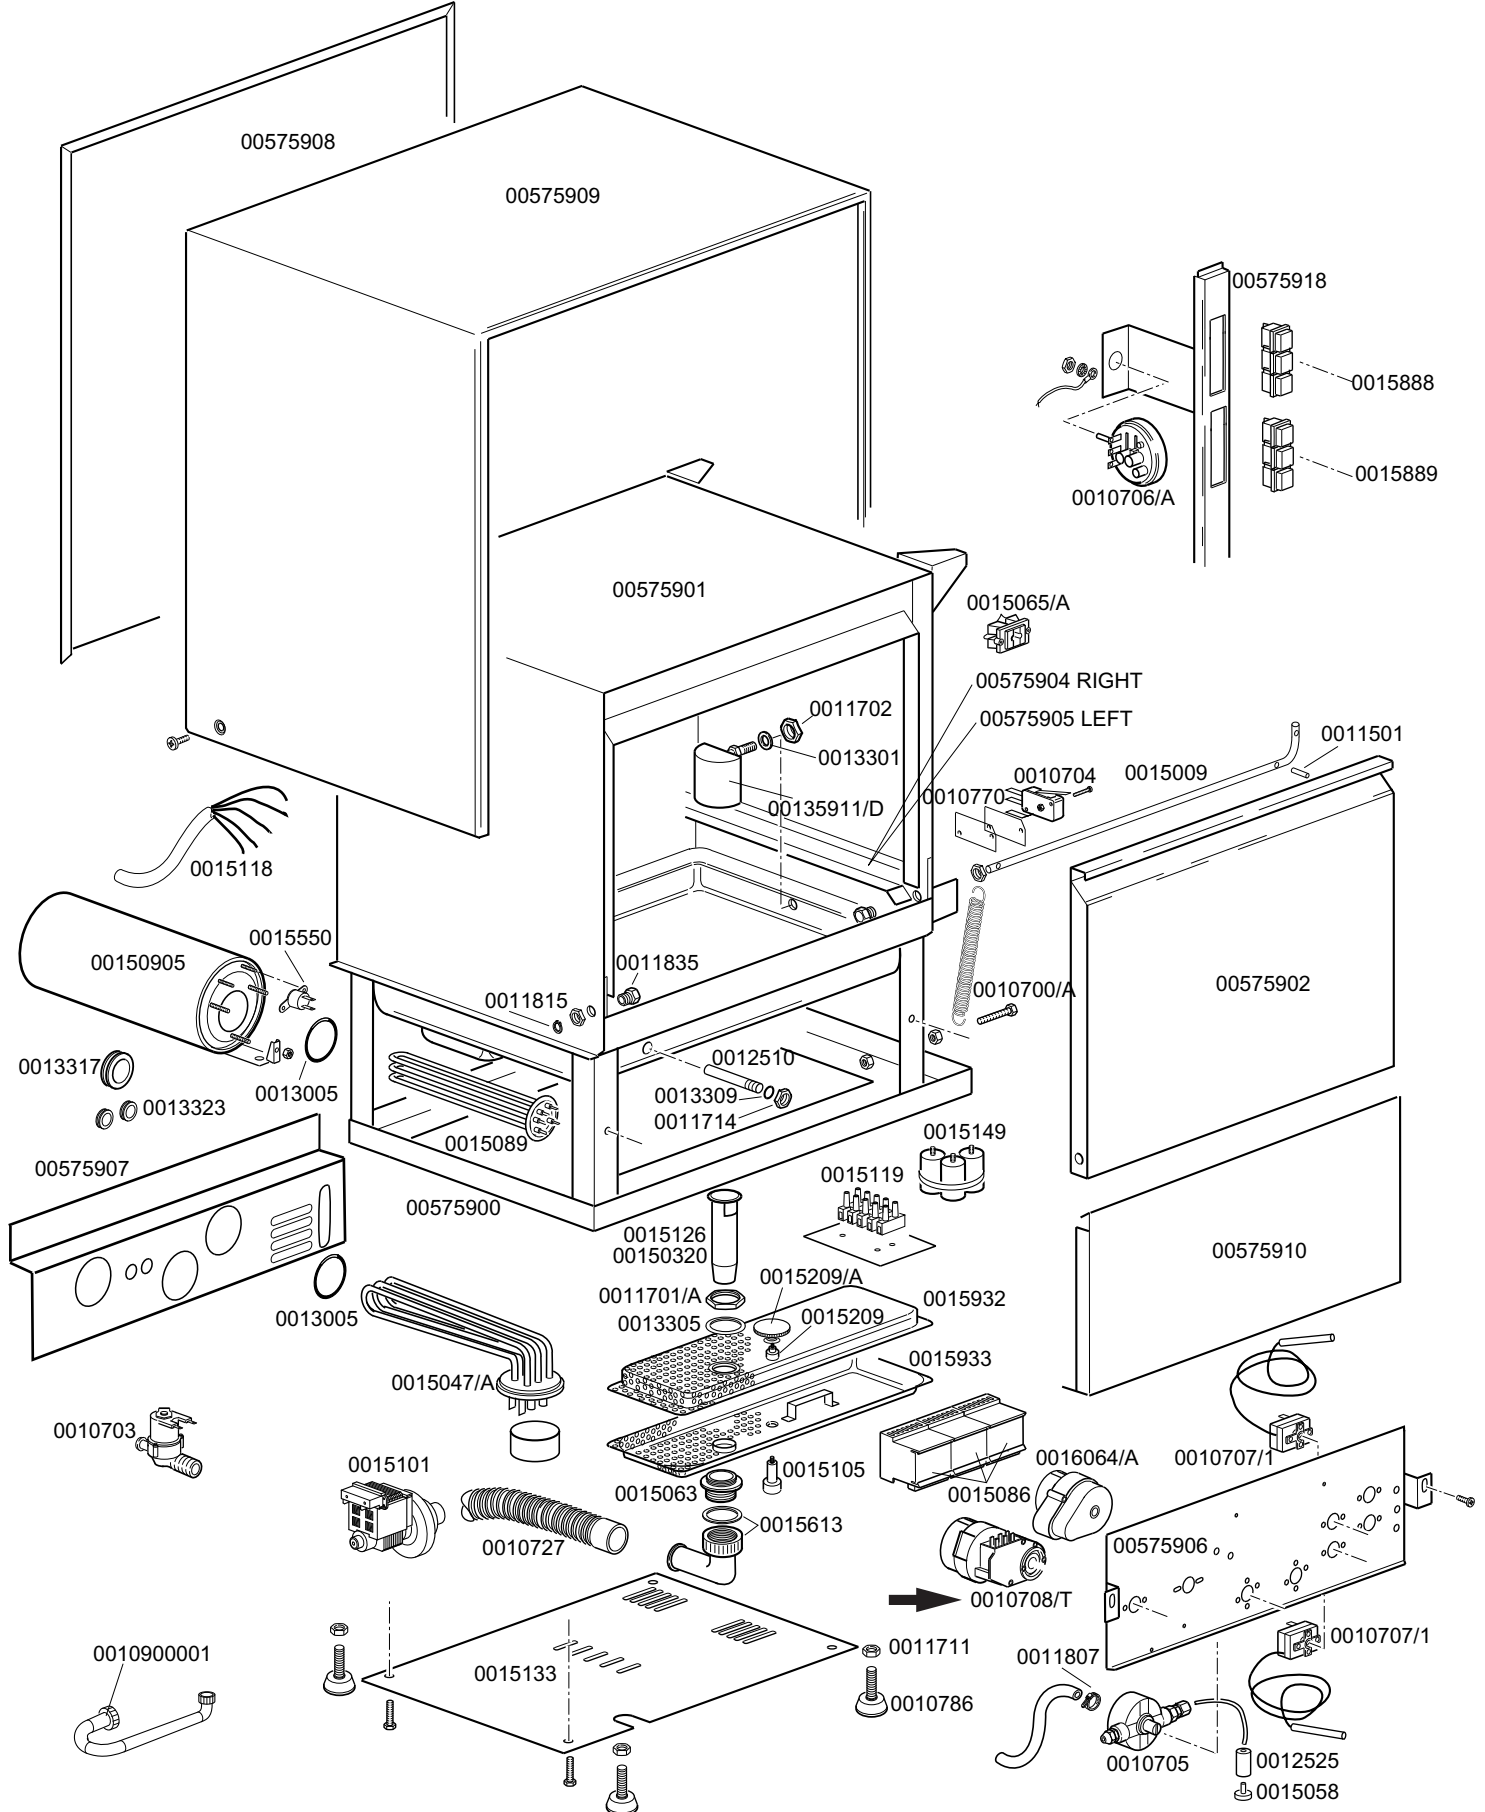

KROMO**TABLE
Ki3810****REV
03****Зип Общепит****vsezip.ru****+7(812)987-08-81****K-70****From serial Nr°00024794 on**

Зип Общепит

DISH-WASHER K-70

TABLE
Ki3810

vsezip.ru

+7(812)255-18-81

CODE	DESCRIPTION	CODE	DESCRIPTION
0010703	220V entry solenoid valve	00575901	Complete tank
0010700/A	2,5 d. wire traction-spring	00575902	Complete door
0010704	16A door safety microswitch	00575904	Right guide for basket
0010705	Shining product dosing device	00575905	Left guide for basket
0010706/A	55-30 pressure switch	00575906	Electrical component panel
0010706/A	"EL" pressure switch	00575907	Back protection
0010707/1	0-90°C TR2 thermostat	00575908	Rear panel
0010707/1	Thermostat	00575909	Externall sheel coating
0010708/T	Timer 150" 230V 50Hz with Termostop	00575910	Lower door panel
0010727	Drain pipe	00575918	hole control panel
0010770	Insulator for microswitch	00150320	Over flow for drain pump machine
0010786	M10x25 40 d. small black foot		
0010900001	Tub load pipe		
0011501	M5x20 EI small stainless steel screw		
0011701/A	36x5 nut		
0011702	M8 stainless steel nut		
0011711	M10 zinc-plated nut		
0011714	M10x1 nut for thermostat probe-holder		
0011807	12/20 Stainless steel clamps		
0011815	8 d. stainless steel shaft clasp		
0011835	M11x1 brass ferrule with nut		
0012510	Thermostat probe-holder		
0012525	Counter-weight for small filter		
0013005	OR 151		
0013301	14x8x1,5 d. gasket		
0013305	Drain elbow gasket		
0013305	44x32x3 F.LS061 drain elbow gasket		
0013309	10x14x1,5 d. gasket		
0013317	40 d. rubber cable-pass		
0013323	13 d. rubber cable-pass		
00135911/D	Complete vair trap		
0015009	Door rod		
0015047/A	2700W tub heating element		
0015058	Small shining product suction filter		
0015063	Stainless steel floor drain		
0015065/A	Cable fastener with screw		
0015086	230V 50-60HZ remote control switch		
0015089	4500W boiler heating element		
00150905	Complete boiler		
0015101	Drain pump		
0015105	Filter fastening knob		
0015118	5x2,5x2500 cable		
0015119	12 poles PA 76 terminal board		
0015126	Overflow device		
0015133	Base protection		
0015149	Low noise filter		
0015209	Filter fastening pin		
0015209/A	Filter fastening ferrule		
0015550	Conveyor safety thermostat		
0015613	1" nylon elbow		
0015888	Start.warn.light-gray Q 0/1 switch		
0015889	Empty warning-temp.empty Q gray		
0015932	2 hole rectangular filter		
0015933	1,6 hole stainless steel top filter		
0016064/A	Timer 18' CDC		
00575900	25/10 stainless steel base		