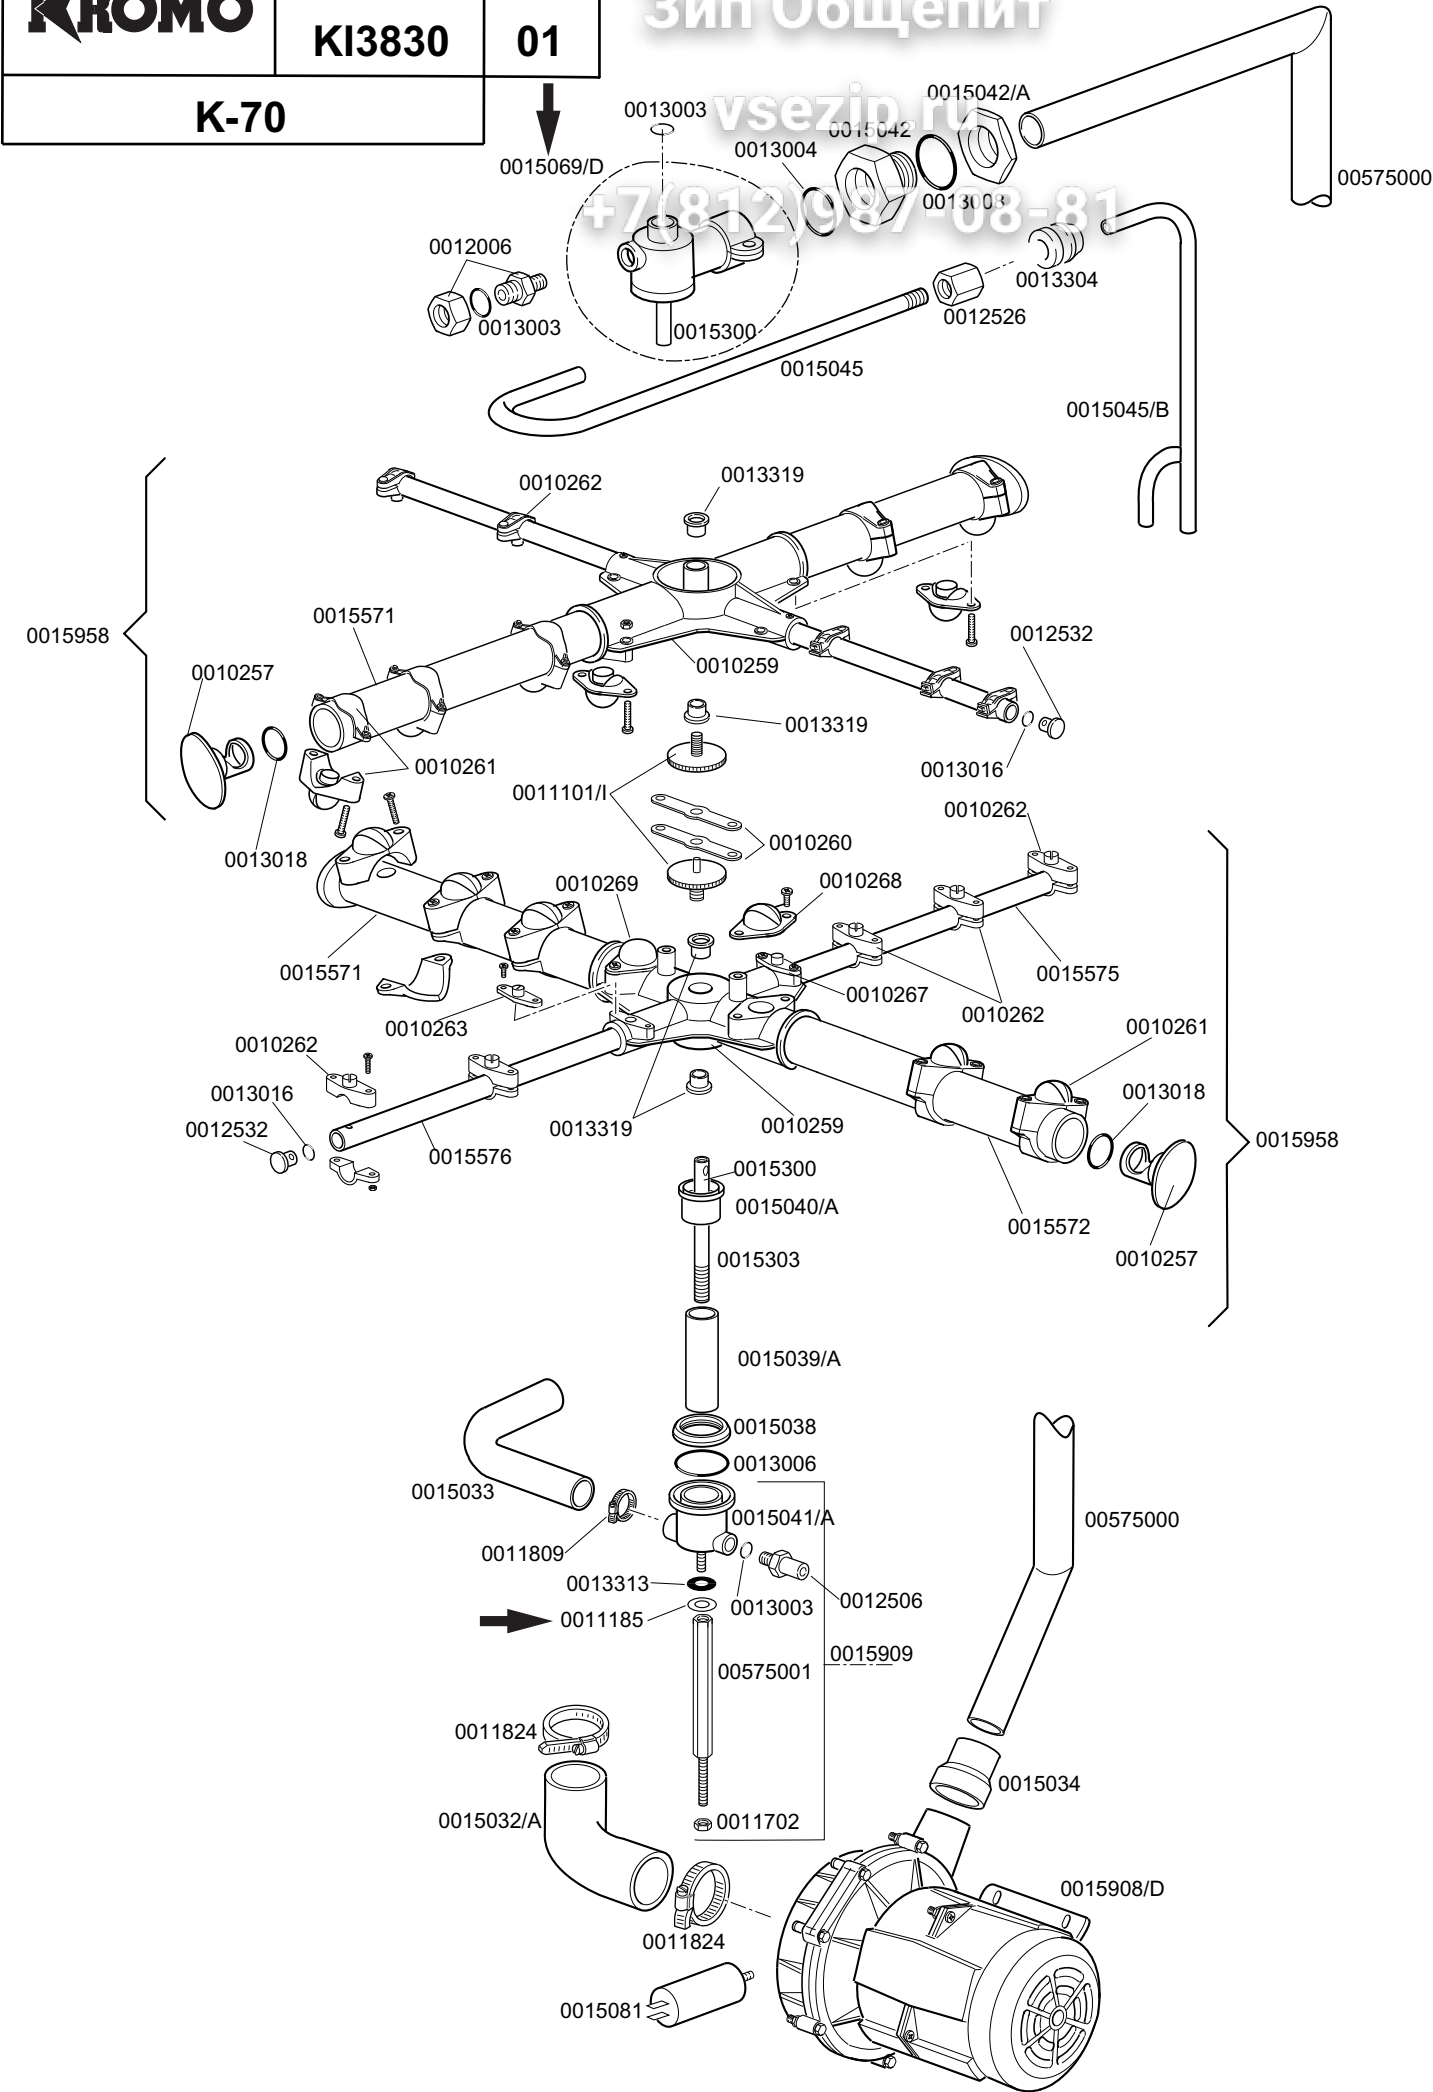

KROMO	TABLE	REV
	KI3830	01
K-70		↓

Зип Общепит

vsezip.ru
+7(812)987-08-81