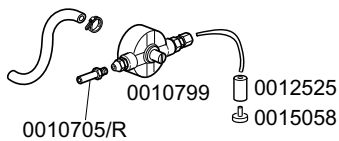

KROMO

TABLE

KI4310

REV

08

GLASSWASHER K 45

Зип Общедит

0013065

0016067/A

0013067/C

0016067/B

0016082

0016066

+7(812)987-08-81