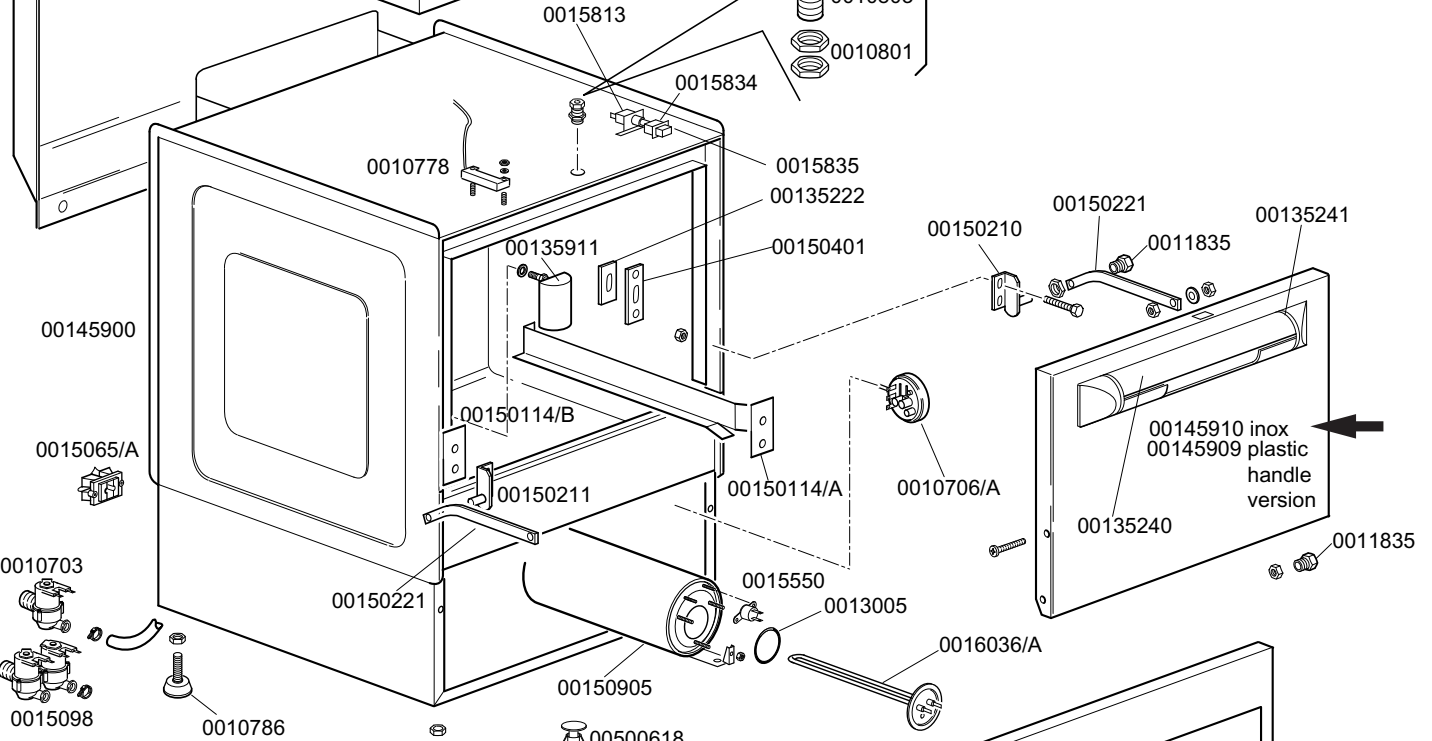

KROMO

TABLE

KI4310

REV

08

GLASSWASHER K 45

Зип Общедит

0013065

0016067/A

0013067/C

0016067/B

0016082

0016066

+7(812)987-08-81