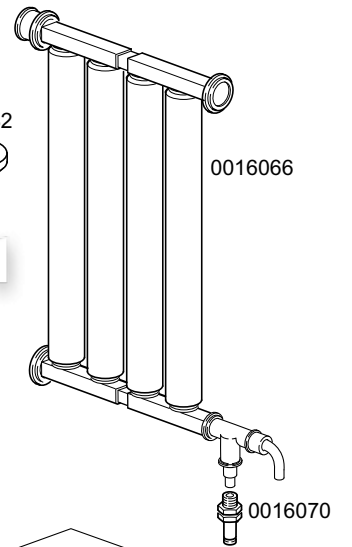

KROMO

TABLE

KI4310

REV

08

GLASSWASHER K 45

Зип Общедит

0013065

0016067/A

0013067/C

0016067/B

0016082

0016066

+7(812)987-08-81