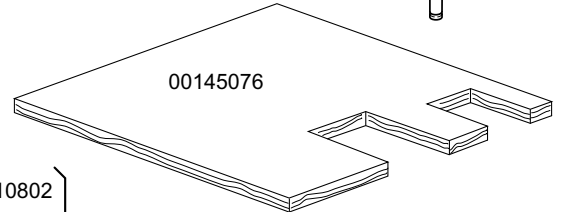

KROMO

TABLE

KI4310

REV

08

GLASSWASHER K 45

Зип Общедит

0013065

0016067/A

0013067/C

0016067/B

0016082

0016066

+7(812)987-08-81