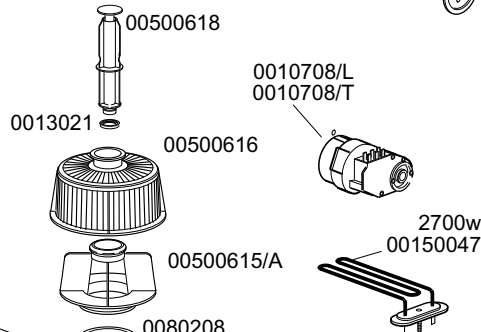

KROMO

TABLE

KI4310

REV

08

GLASSWASHER K 45

Зип Общедит

0013065

0016067/A

0013067/C

0016067/B

0016082

0016066

+7(812)987-08-81