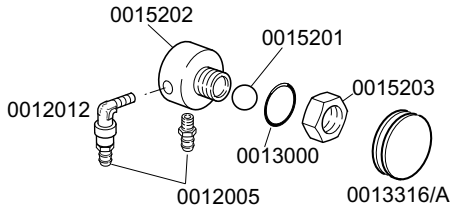

KROMO

TABLE

KI4310

REV

08

GLASSWASHER K 45

Зип Общедит

0013065

0016067/A

0013067/C

0016067/B

0016082

0016066

+7(812)987-08-81