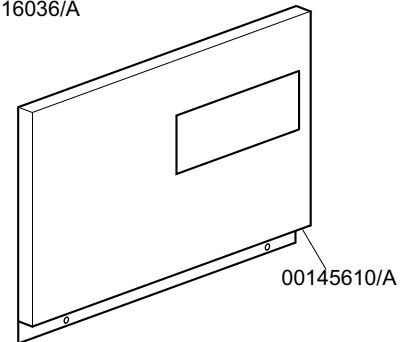

KROMO

TABLE

KI4310

REV

08

GLASSWASHER K 45

Зип Общедит

0013065

0016067/A

0013067/C

0016067/B

0016082

0016066

+7(812)987-08-81