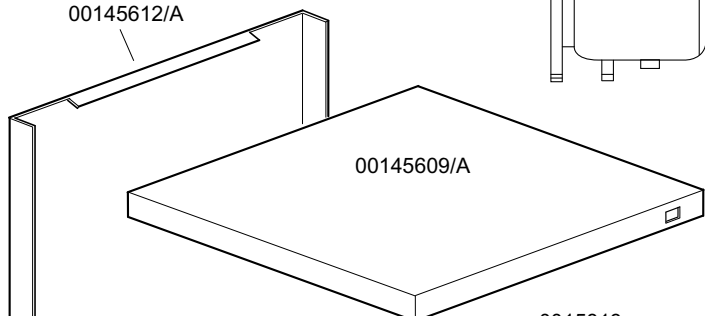

KROMO

TABLE

KI4310

REV

08

GLASSWASHER K 45

Зип Общедит

0013065

0016067/A

0013067/C

0016067/B

0016082

0016066

+7(812)987-08-81