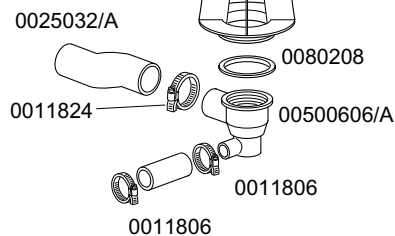

KROMO

TABLE

KI4310

REV

08

GLASSWASHER K 45

Зип Общедит

0013065

0016067/A

0013067/C

0016067/B

0016082

0016066

+7(812)987-08-81