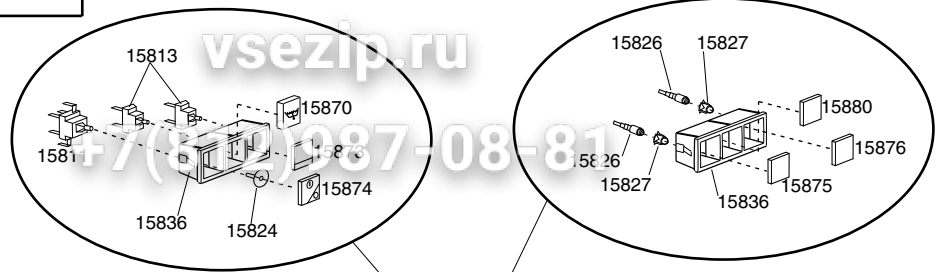

KROMO

**TABLE
KI3251**

**REV
00**

K 41 LUX

Зип Ощепит

vsezip.ru