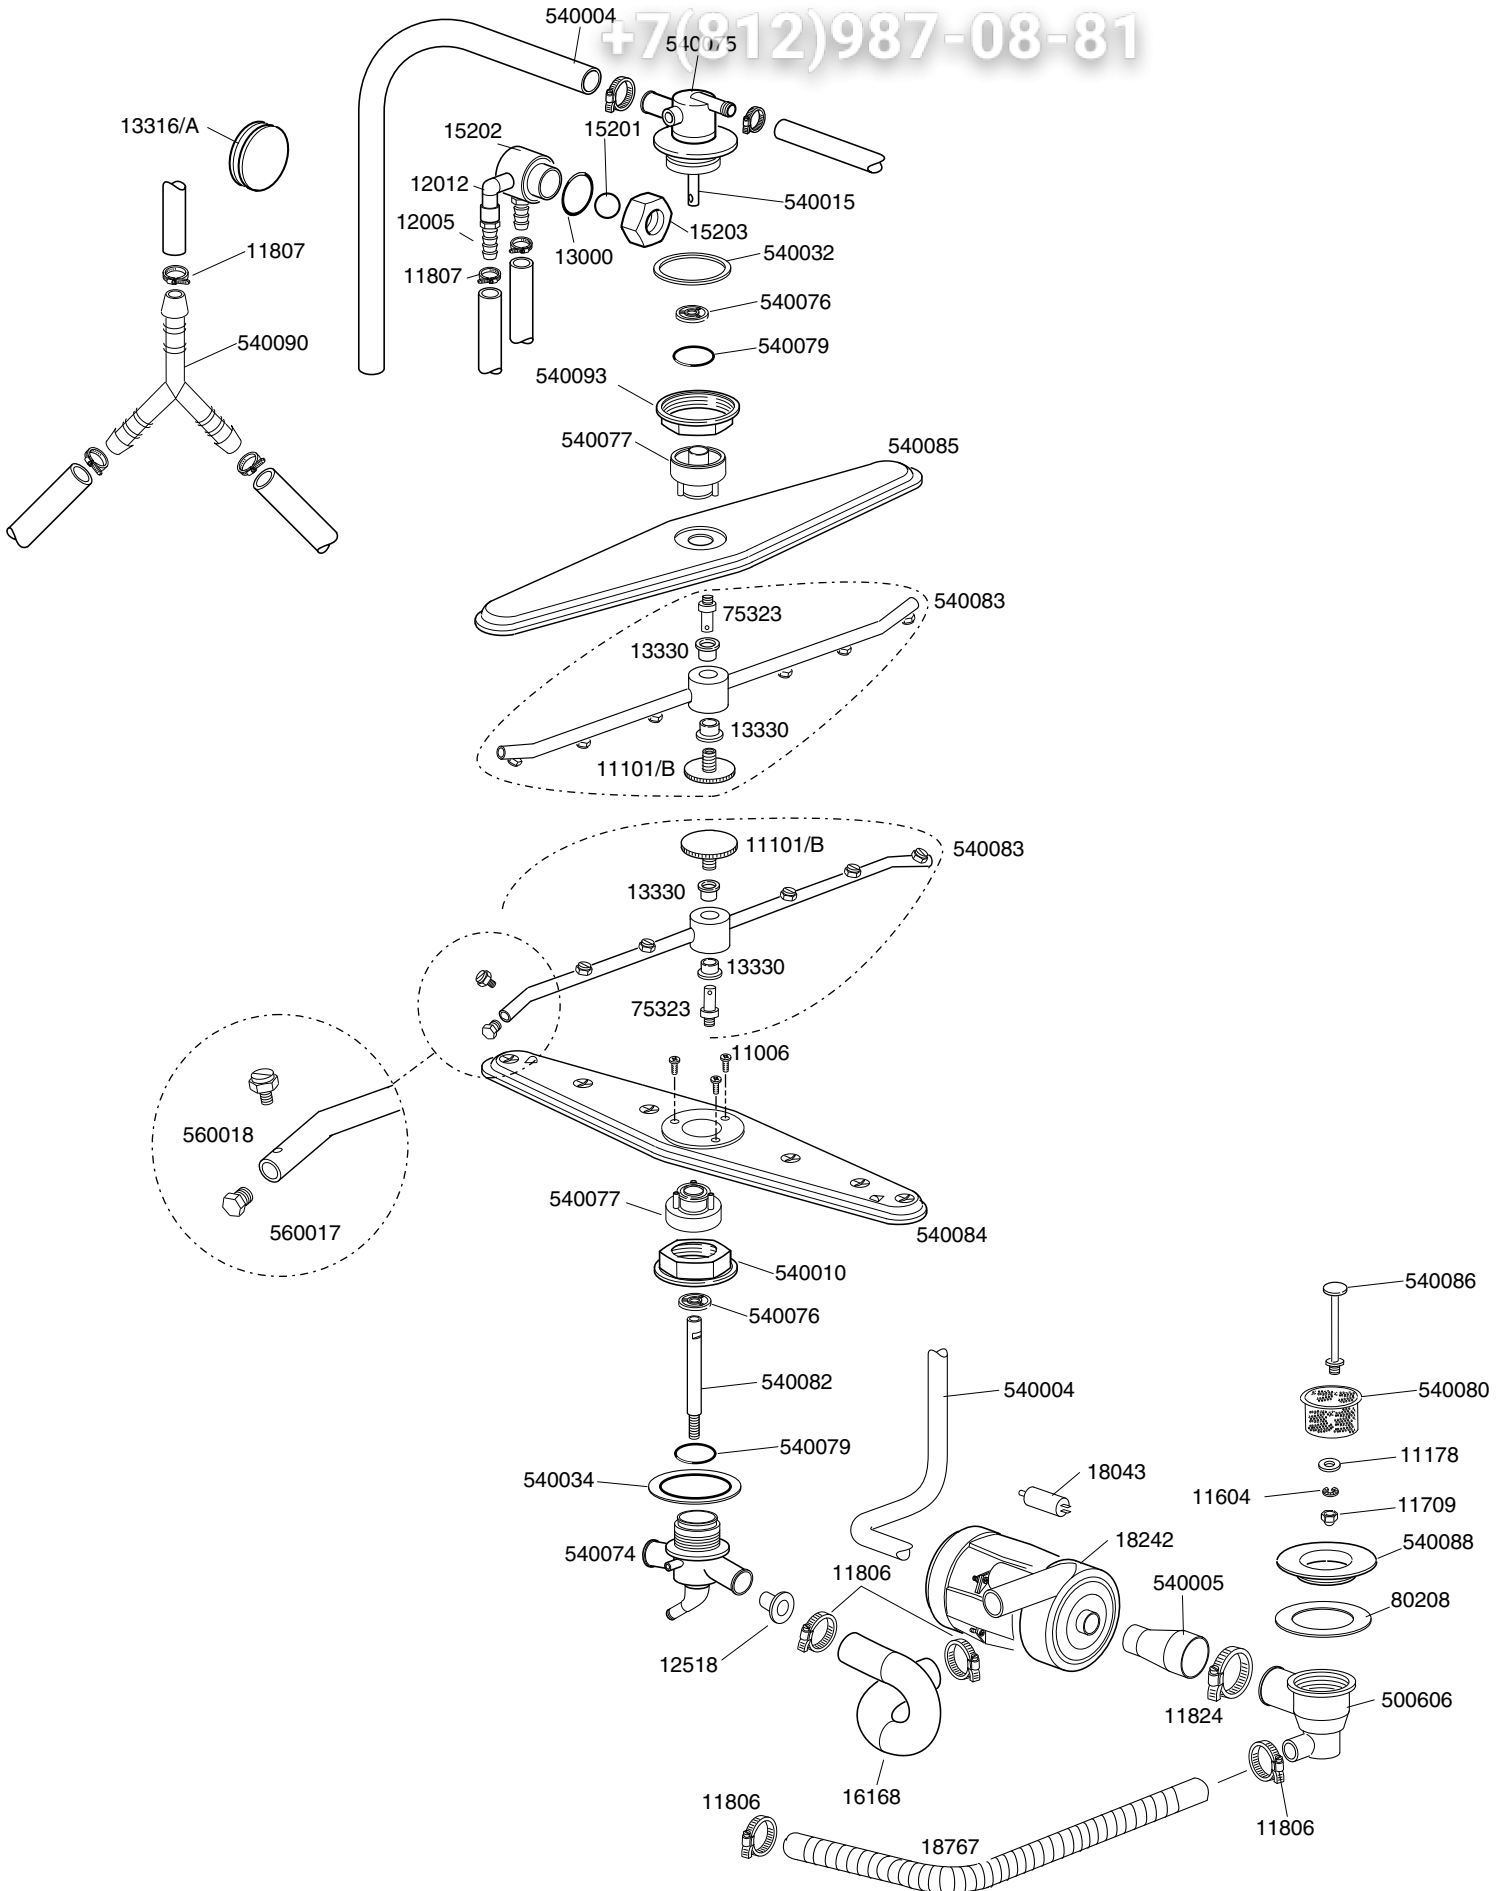

KROMO

**TABLE
KI3241**

**REV
00**

K 41 LUX

Зип Общепит

vsezip.ru

+7(812)987-08-81