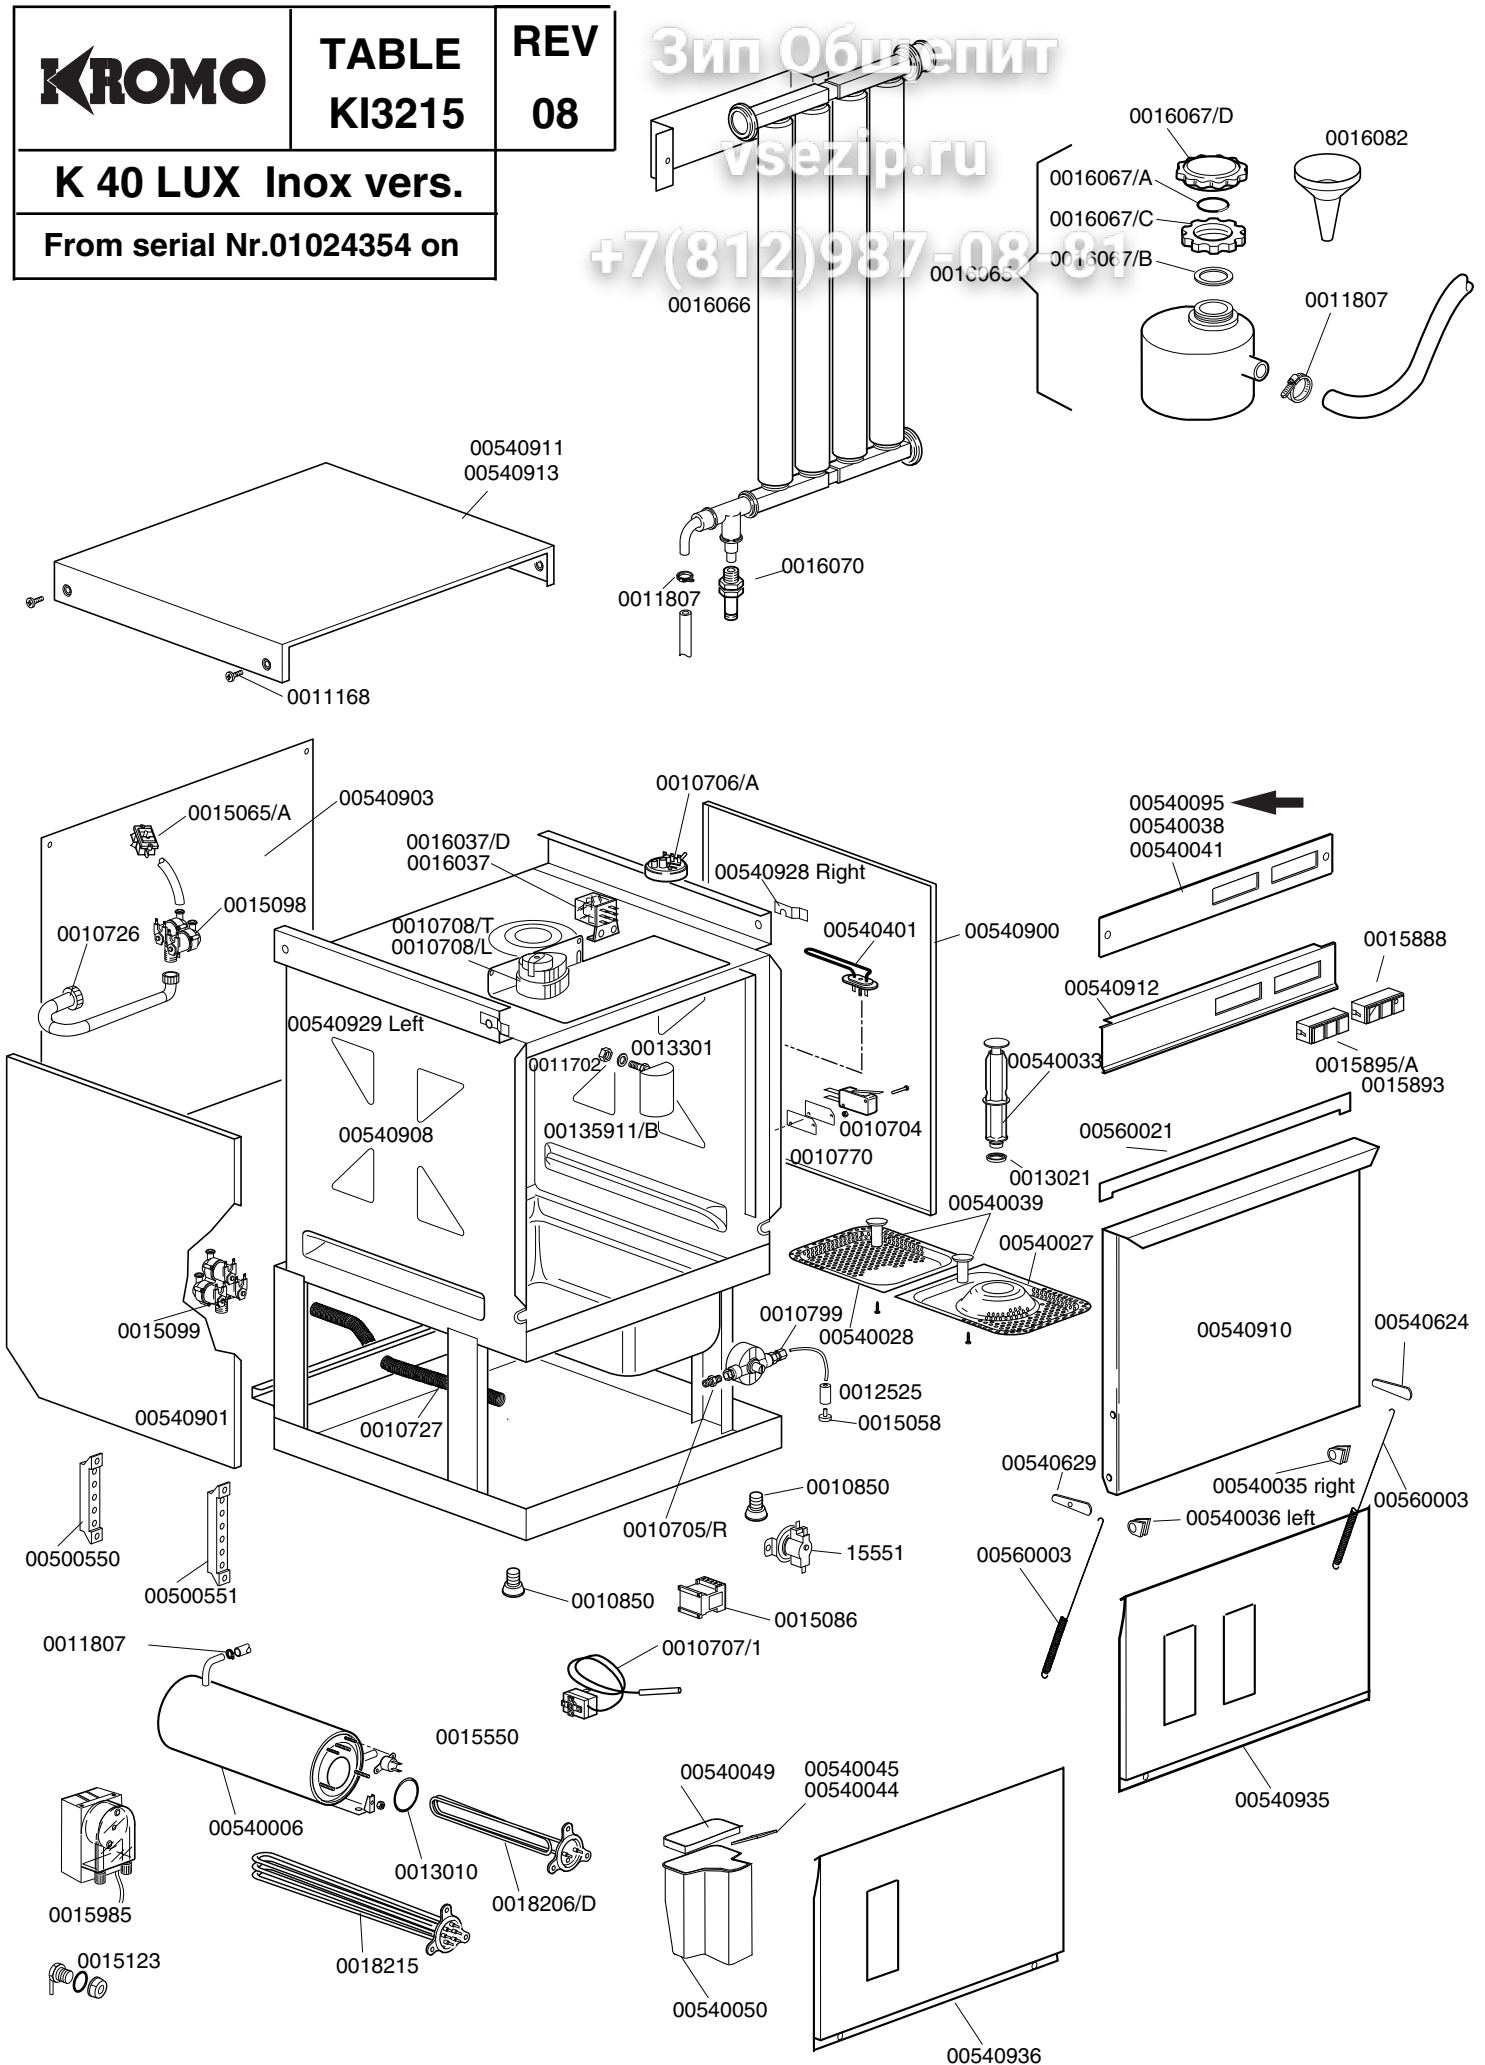

KROMO

**TABLE
KI3215**

**REV
08**

K 40 LUX Inox vers.

From serial Nr.01024354 on

Зип Общепит
vsezip.ru

+7(812)987-08 81