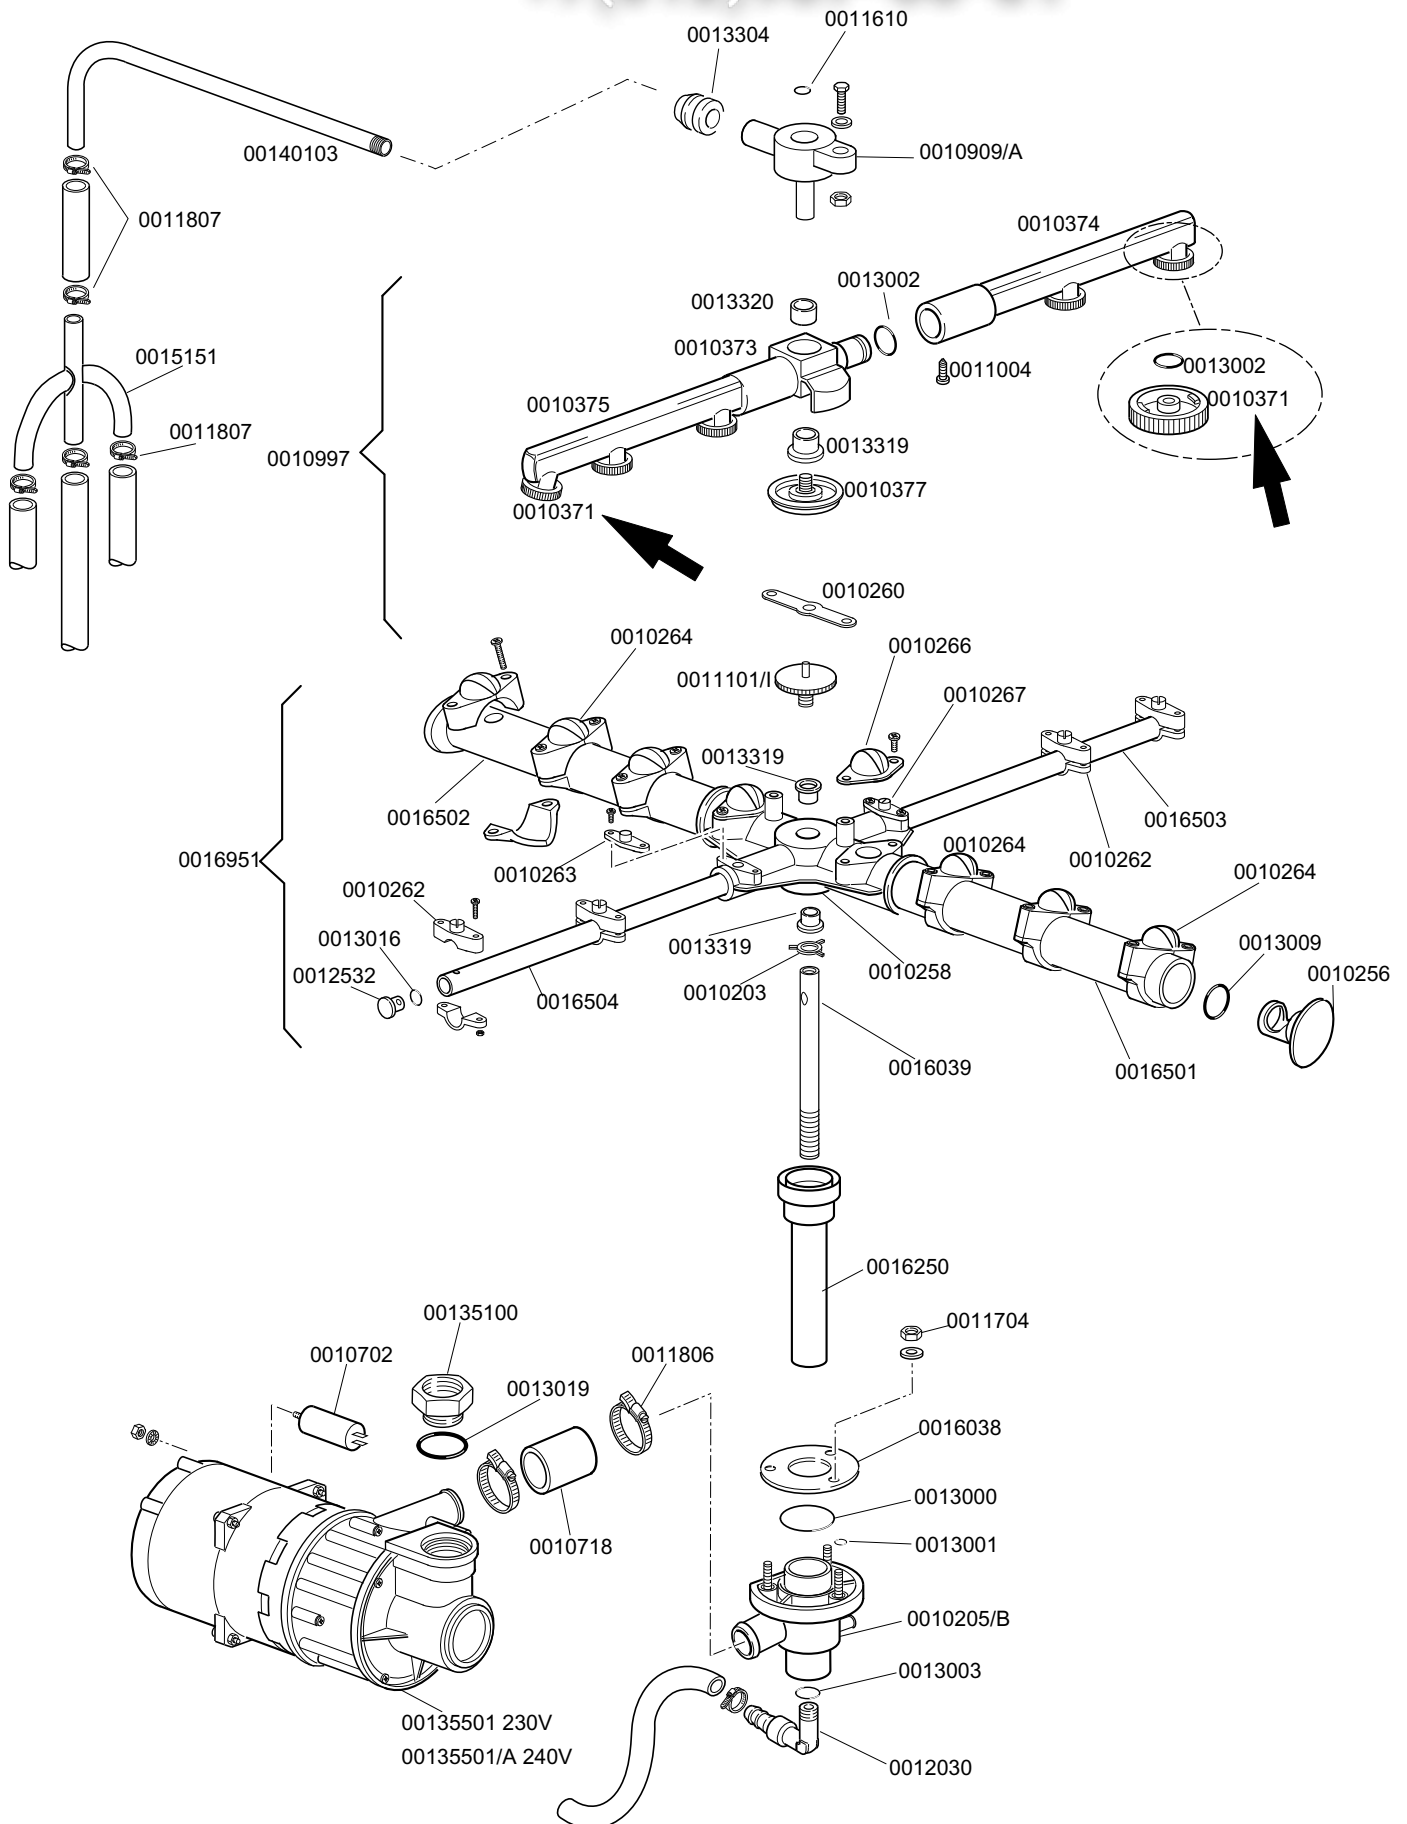

KROMO

**TABLE
KI4230**

**REV
02**

Зип Общепит

vsezip.ru

+7(812)987-08-81

GLASSWASHER K 40