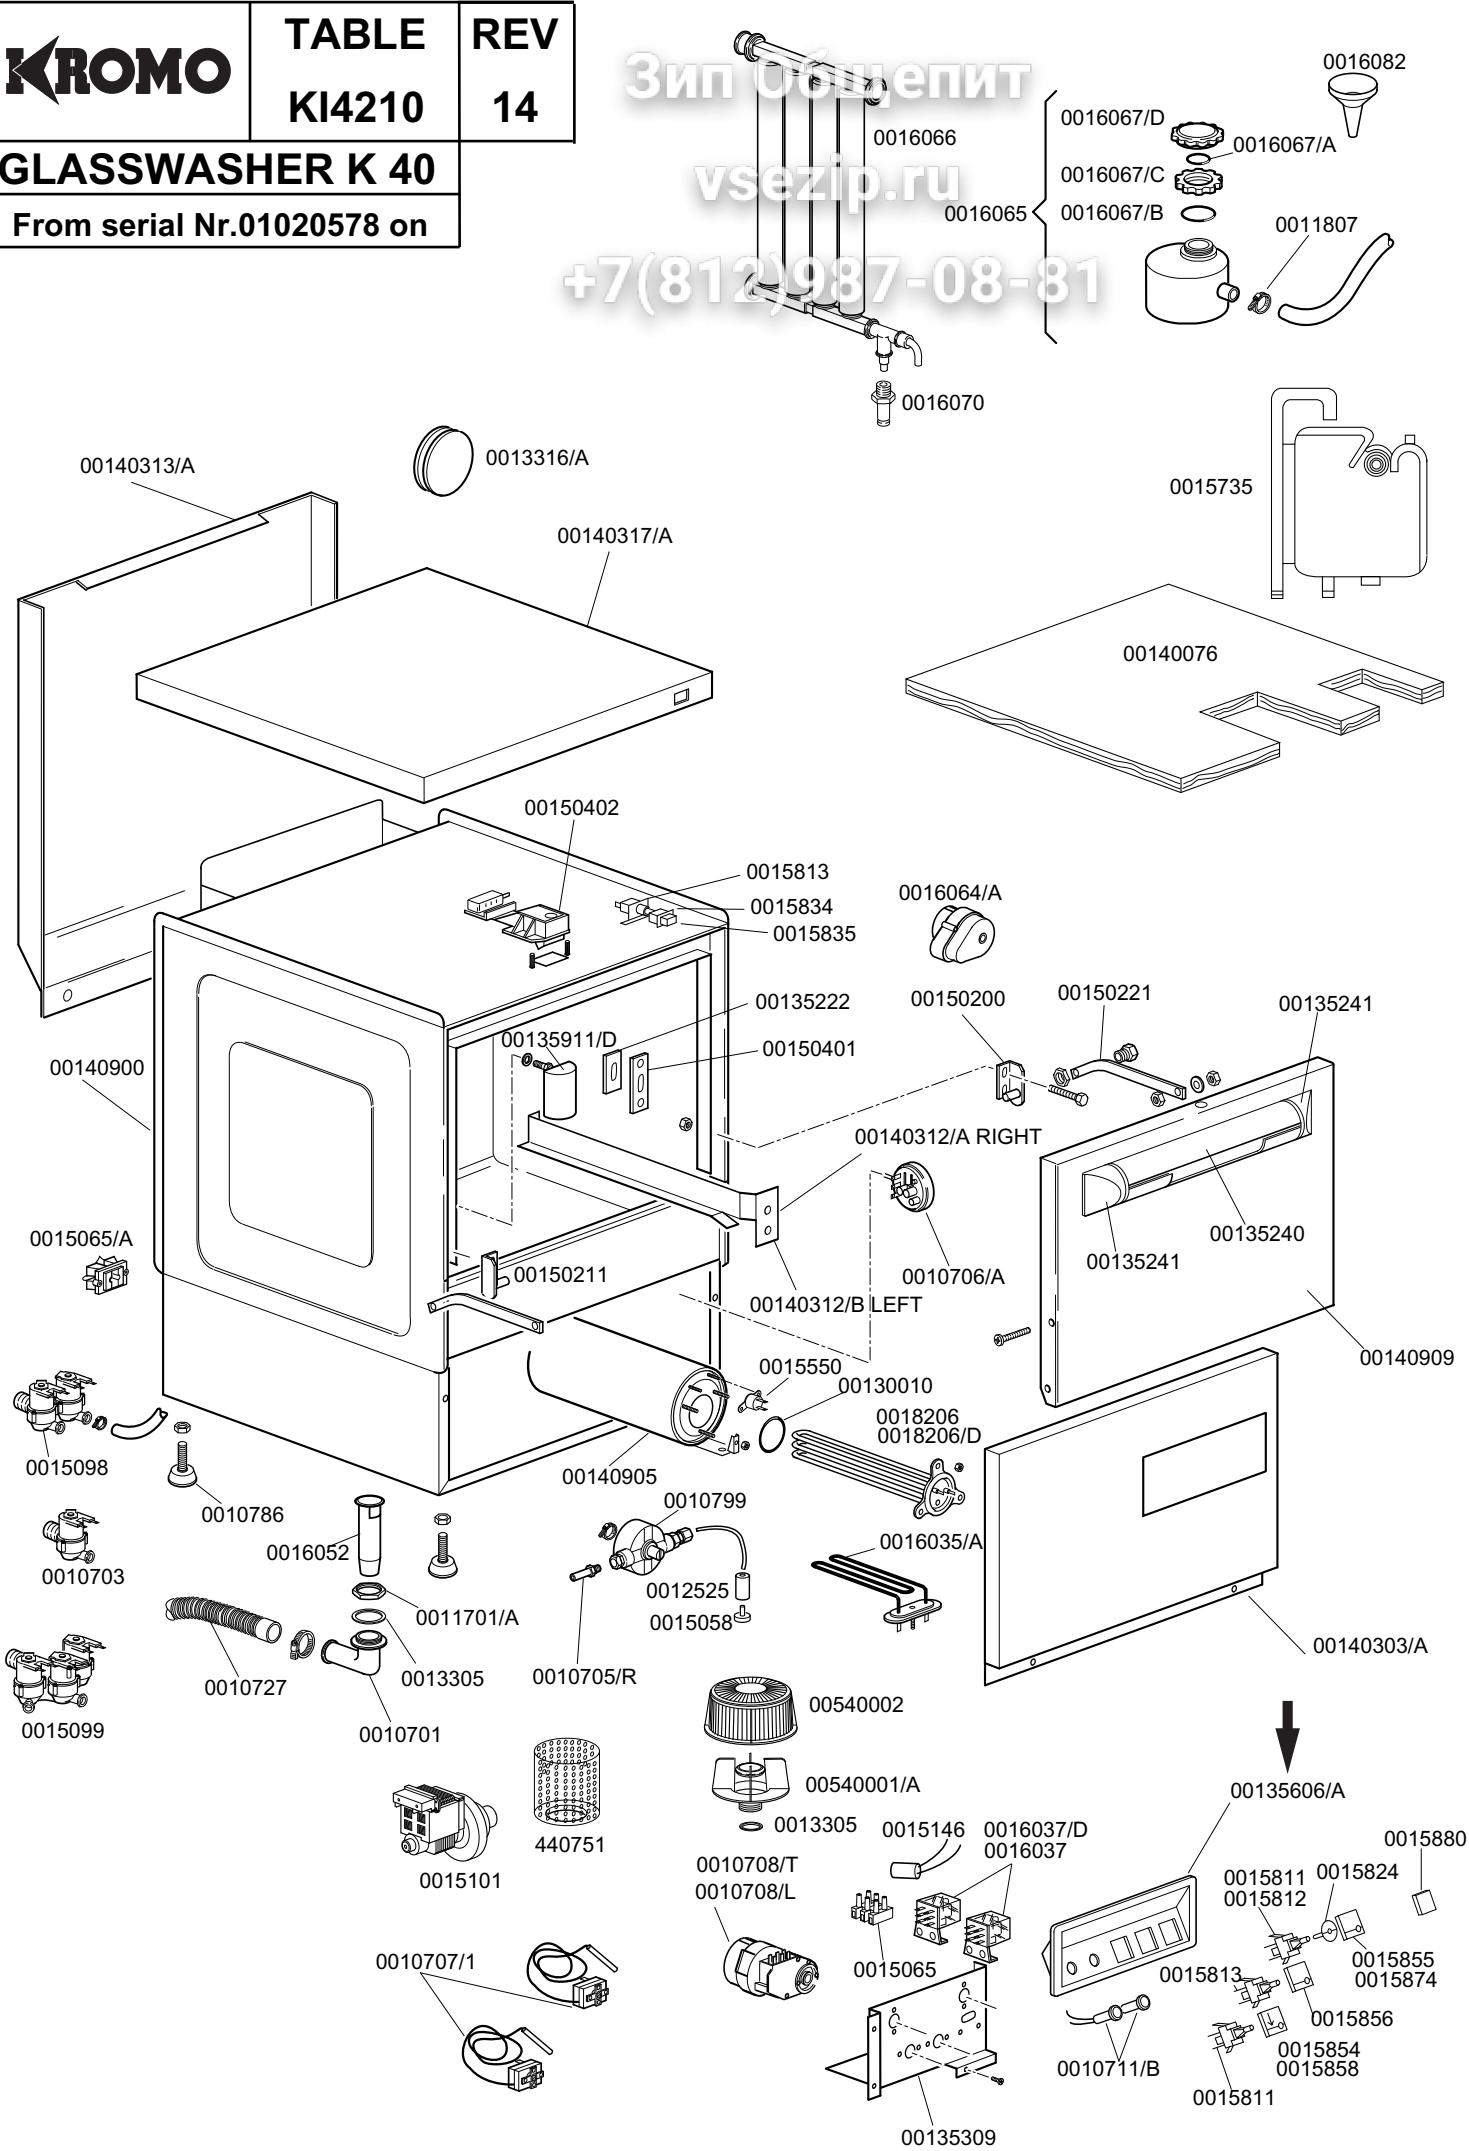

<b>KROMO</b>	<b>TABLE</b>	<b>REV</b>
	<b>KI4210</b>	<b>14</b>
<b>GLASSWASHER K 40</b>		
From serial Nr.01020578 on		

Зип Общепит  
vsezip.ru  
+7(812)987-08-81

CODE	DESCRIPTION	CODE	DESCRIPTION
0010701	Drain elbow	0015035/A	100 short heating element
0010703	220V entry solenoid valve	0013316/A	Blind gasket for DVGW hole
0010705/R	D.8 pipe fitting	0015101	220/240 V Drain pump
0010706/A	"EL" pressure switch	0016037	B 1-2 relay
0010707/1	Thermostat	0016037/D	Bipolar relay 16A 230V 50/60 Hz
0010708/L	Rapid timer 120" 230/50	0016052	Overflow device pipe
0010708/T	Rapid timer 150" 230/50 Thermostop	0016064/A	Timer 18' CDC
0010711/B	220V. fluor. pilot lamp	0016065	Salt container
0010727	1,5 m. H2O drain liner	0016066	1 liter 4 element decalcifier
0010786	40 d. M10x25 small black foot	0016067/A	OR for salt container plug
0010799	Shining product dosing device	0016067/B	Salt container gasket
0011701/A	Stainless steel nut for floor drain	0016067/C	Salt container ferrule
0011807	12/20 stainless steel clamps	0016067/D	Salt container plug
0012525	Counter-weight for small filter	0016070	CFD complete non return valve
0013010	Heating element gasket	0016082	Funnel
0013305	44x32x3 drain elbow gasket	0018206	2400W 230V heating element
00135222	Beating door	0018206/D	2800W 230V heating element
00135240	Handle door in plastic	00440751	Inox filter for drain pump
00135241	Ending of handle K	00540001/A	Ferrule with filter
00135309	Support component K35-40	00540002	Plastic filter for body d. 42
0015800	Square grey fix push button		
00135606/A	3F+ 2S instrument panel		
00135911/D	Complete air trap (grey) L=56mm		
00140076	Polystyrene coat K 40		
00140303/A	Lower door K 40		
00140312/A	Right guide for basket		
00140312/B	Left guide for basket		
00140313/A	Dorsal panel K 40		
00140317/A	Lid for K 40		
00140900	Complete body K 40		
00140905	Boiler series 40		
00140909	Complete door K 40		
00150200	Hinge door		
00150211	Left hinge door		
00150221	Door rod		
00150401	Guide for bent rod		
00150402	Complete brass hook		
0015058	Small shining product suct. filter		
0015065	12 poles terminal board		
0015065/A	Cable fastener with screw		
0015098	Double solenoid valve		
0015099	Triple solenoid valve		
0015146	F1 antijamming filter		
0015550	Conveyor safety thermostat		
0015735	2,7 lt. break tank		
0015811	Deviator switch electric component 16A		
0015812	16A starter electric component		
0015813	16A unipolar switch electric component		
0015824	Green-orange cam		
0015834	Start switch		
0015835	Square start push button		
0015854	Q5 push button for drain pump		
0015855	Q5 yellow push button for 0/1		
0015874	Q6 green main switch 0/1		
0015858	Q5 yellow push button		
0015872	Q7 green push button cold/warm		