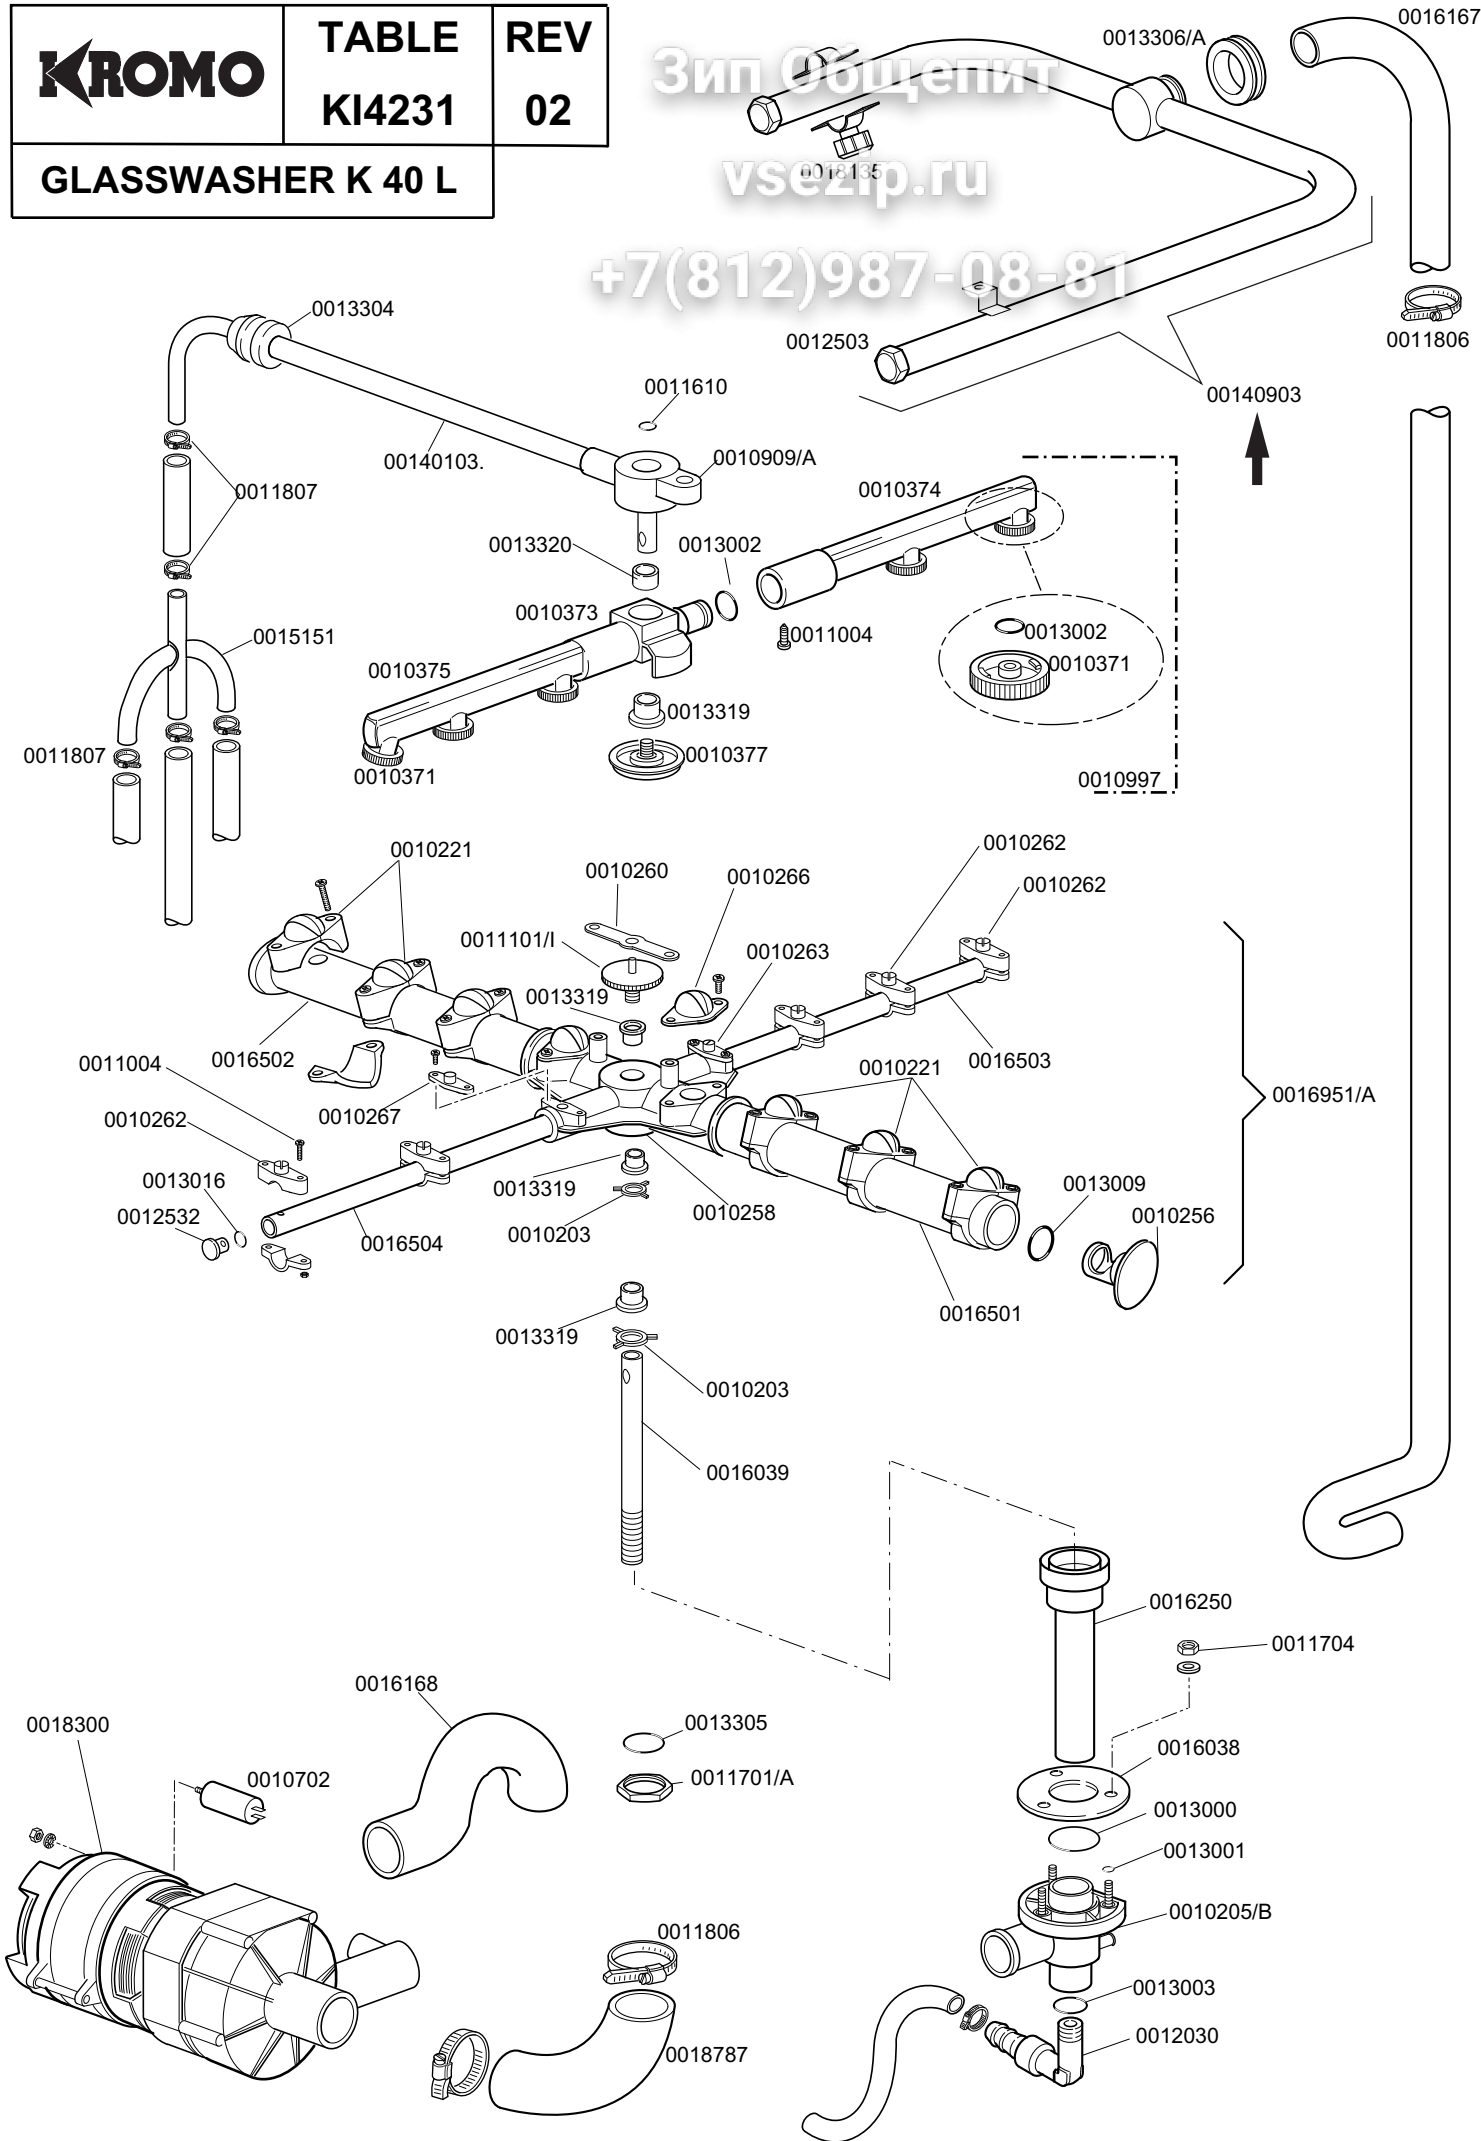

KROMO	TABLE	REV
	KI4231	02
GLASSWASHER K 40 L		

Зип Общепит
vsezip.ru

+7(812)987-08-81