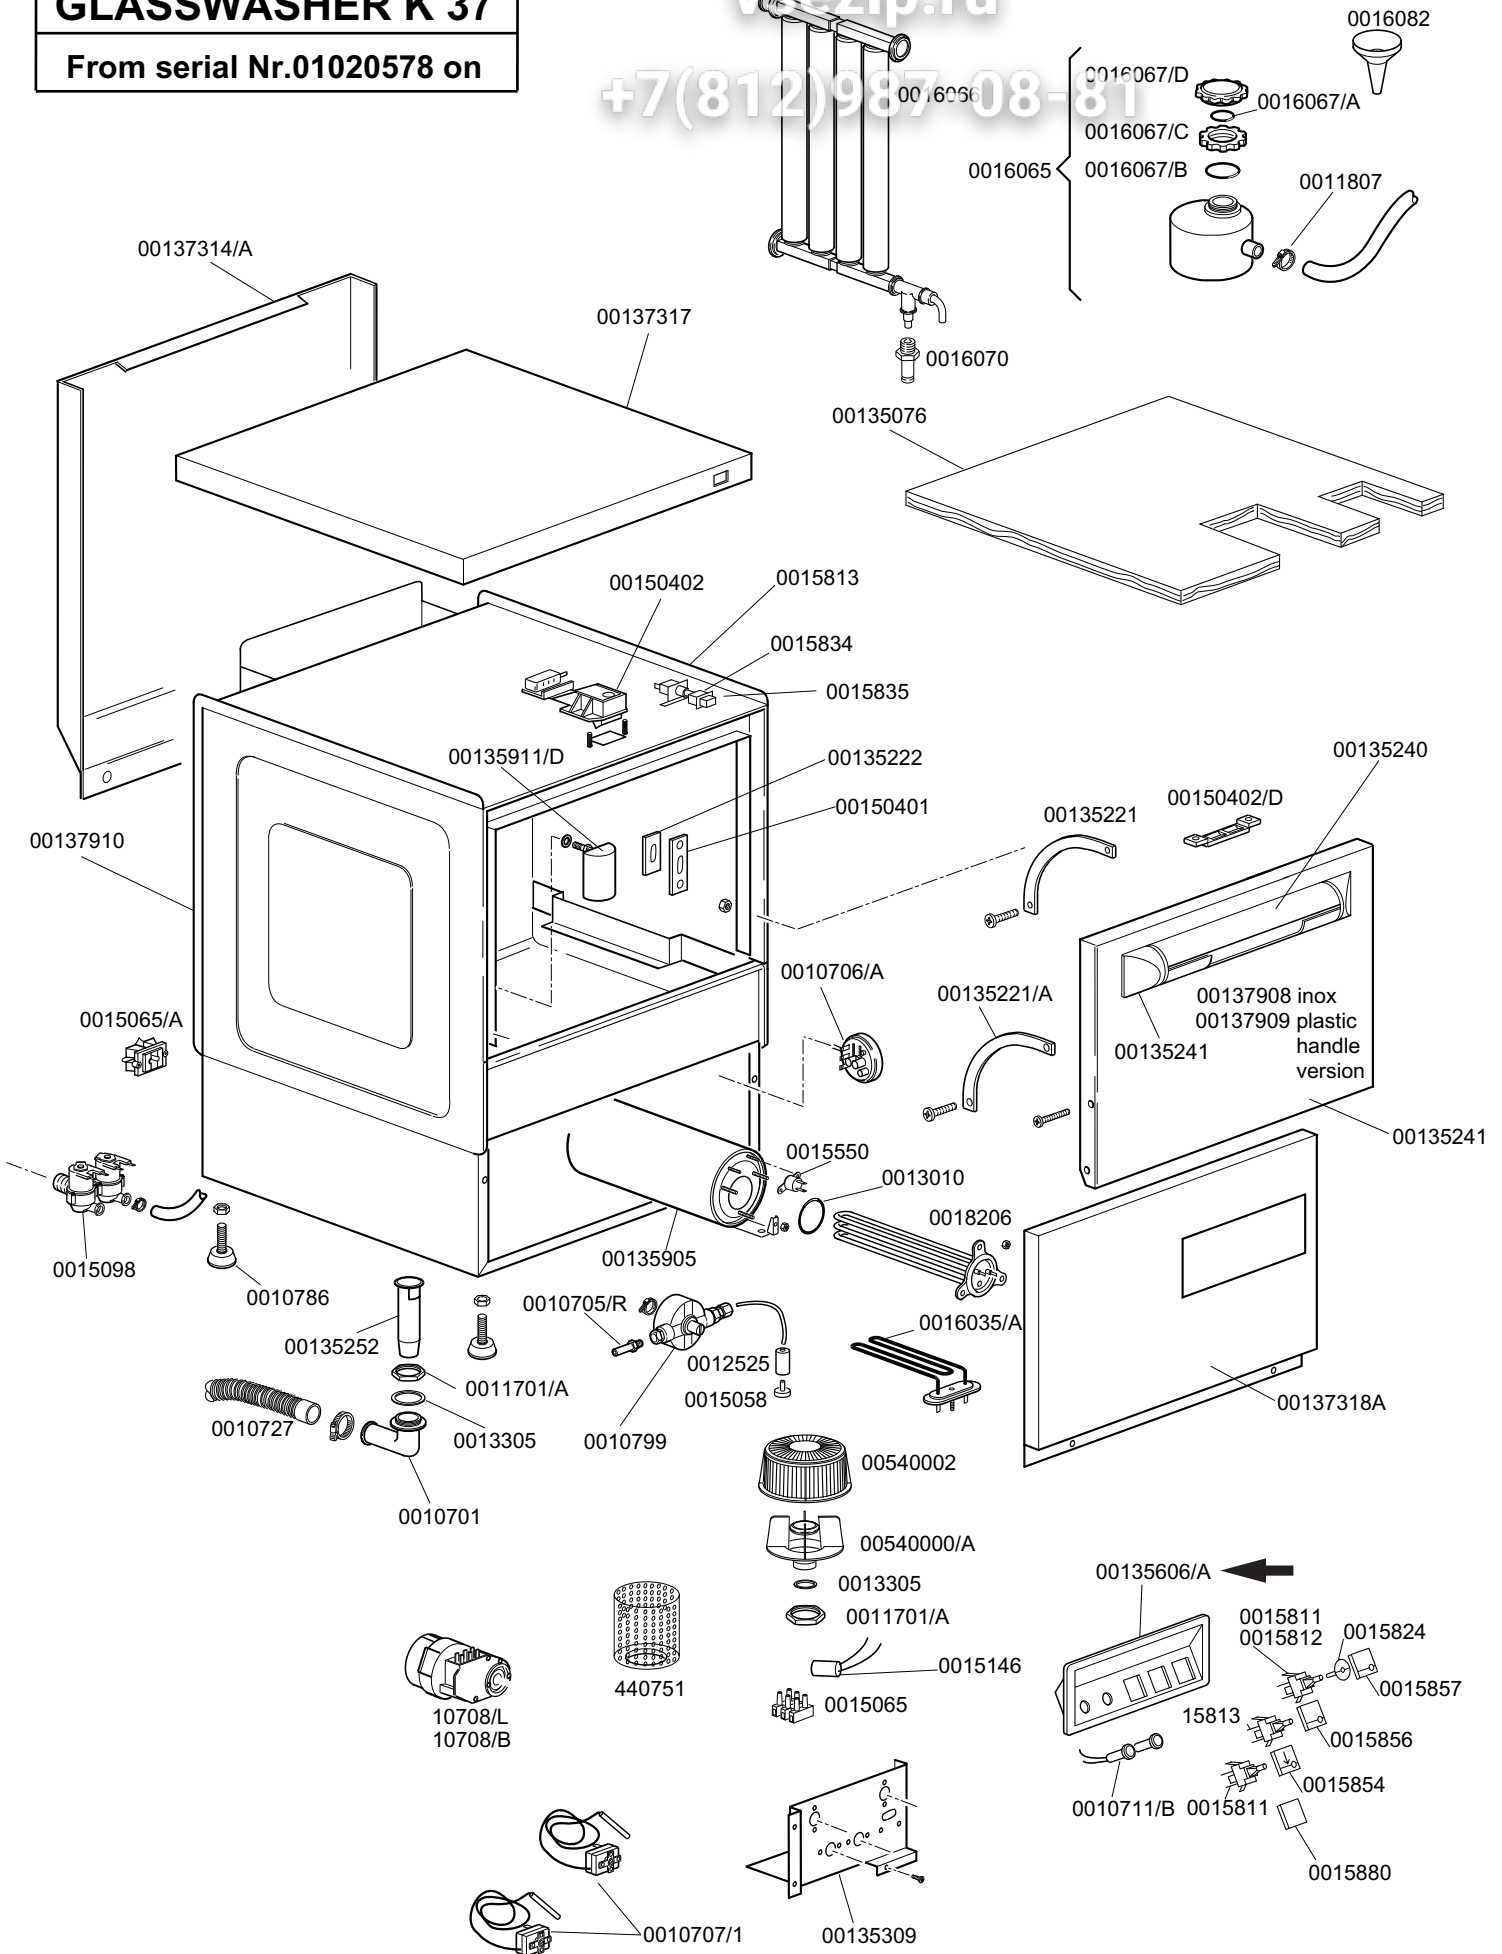

KROMO**TABLE
KI4110****REV
11****GLASSWASHER K 37****From serial Nr.01020578 on**

Зип Общепит

vazip.ru

+7(812)987-08-81

GLASSWASHER K 37

Зип Общепит

TABLE
KI4110

CODE	DESCRIPTION	CODE	DESCRIPTION
0010701	Drain elbow	0016067/C	Salt container ferrule
0010705/R	Pipe fitting d. 8	0016067/D	Salt container plug
0010706/A	Pressure switch	0016070	CFD complete non return valve
0010707/1	0-90 TR2 thermostat	0016082	Funnel
0010708/B	Rapid timer 150"	0018206	2400W heating element
0010708/L	Rapid timer 120"	00440751	Inox filter for drain pump
0010711/B	Fluor pilot lamp	00540000/A	Filter body d. 42
0010727	1,5m H2O drain liner	00540002	Filter for body d. 42
0010786	40 Diam.M10X25 small black foot	0015880	Square grey fix push button
0010799	Shining product dosing device		
0011701/A	Stainless steel nut for floor drain		
0012525	Counter weight for small filter		
0013010	Heating element gasket		
0013305	Drain elbow gasket		
00135076	Polystyrene coat K 37		
00135221	Right door rod		
00135221/A	Left door rod		
00135222	Beating door		
00135240	Handle door in plastic		
00135241	Ending of handle K		
00135252	Overflow K 37		
00135309	Support component K 37		
0015880	Square grey fix push button		
→ 00135606/A	3F+2S instrument panel		
00135905	Complete boiler		
00135911/D	Complete air-trap		
00137314/A	Dorsal panel K 37		
00137317	Lid for K 37		
00137318/A	Lower door K 37		
00137908	Complete door K 37		
00137909	Complete door with plastic handle		
00137910	Complete body K 37		
00150401	Guide for bent rod		
00150402	Complete brass hook		
00150402/D	Block brass door hook		
0015058	Small shining product suction filter		
0015065	12 poles terminal board		
0015065/A	Cable fastener with screw		
0015098	Double solenoid valve		
0015146	Antijamming filter		
0015550	Conveyor safety thermostat		
0015811	Button fruit 16A bipolar		
0015812	Button fruit 16A		
0015813	Button fruit unip. 16A		
0015824	Green-orange cam		
0015834	Start switch		
0015835	Square start button		
0015854	Switch Q5 drain pump		
0015855	Switch Q5 yellow		
0015874	Main Switch Q6 green		
0015872	Switch Q7 green		
0016035/A	Short heating element		
0016065	Salt container		
0016066	1 liter 4 element decalcifier		
0016067/A	OR for salt container plug		
0016067/B	Salt container gasket		