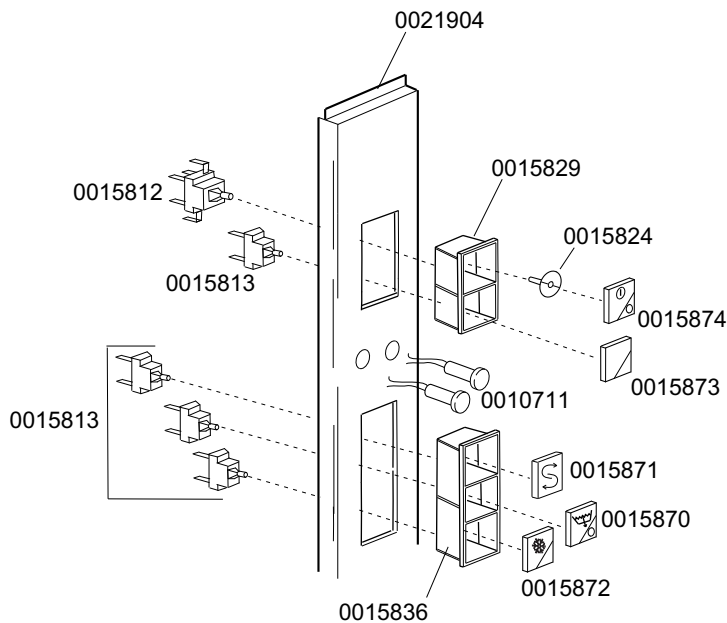

**WATER SOFTENER
+
DRAIN PUMP VERSION**