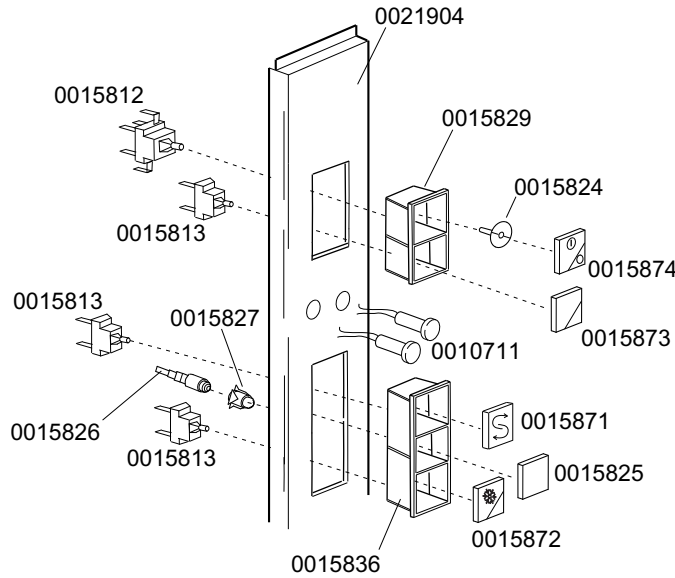

**WATER SOFTENER
VERSION**